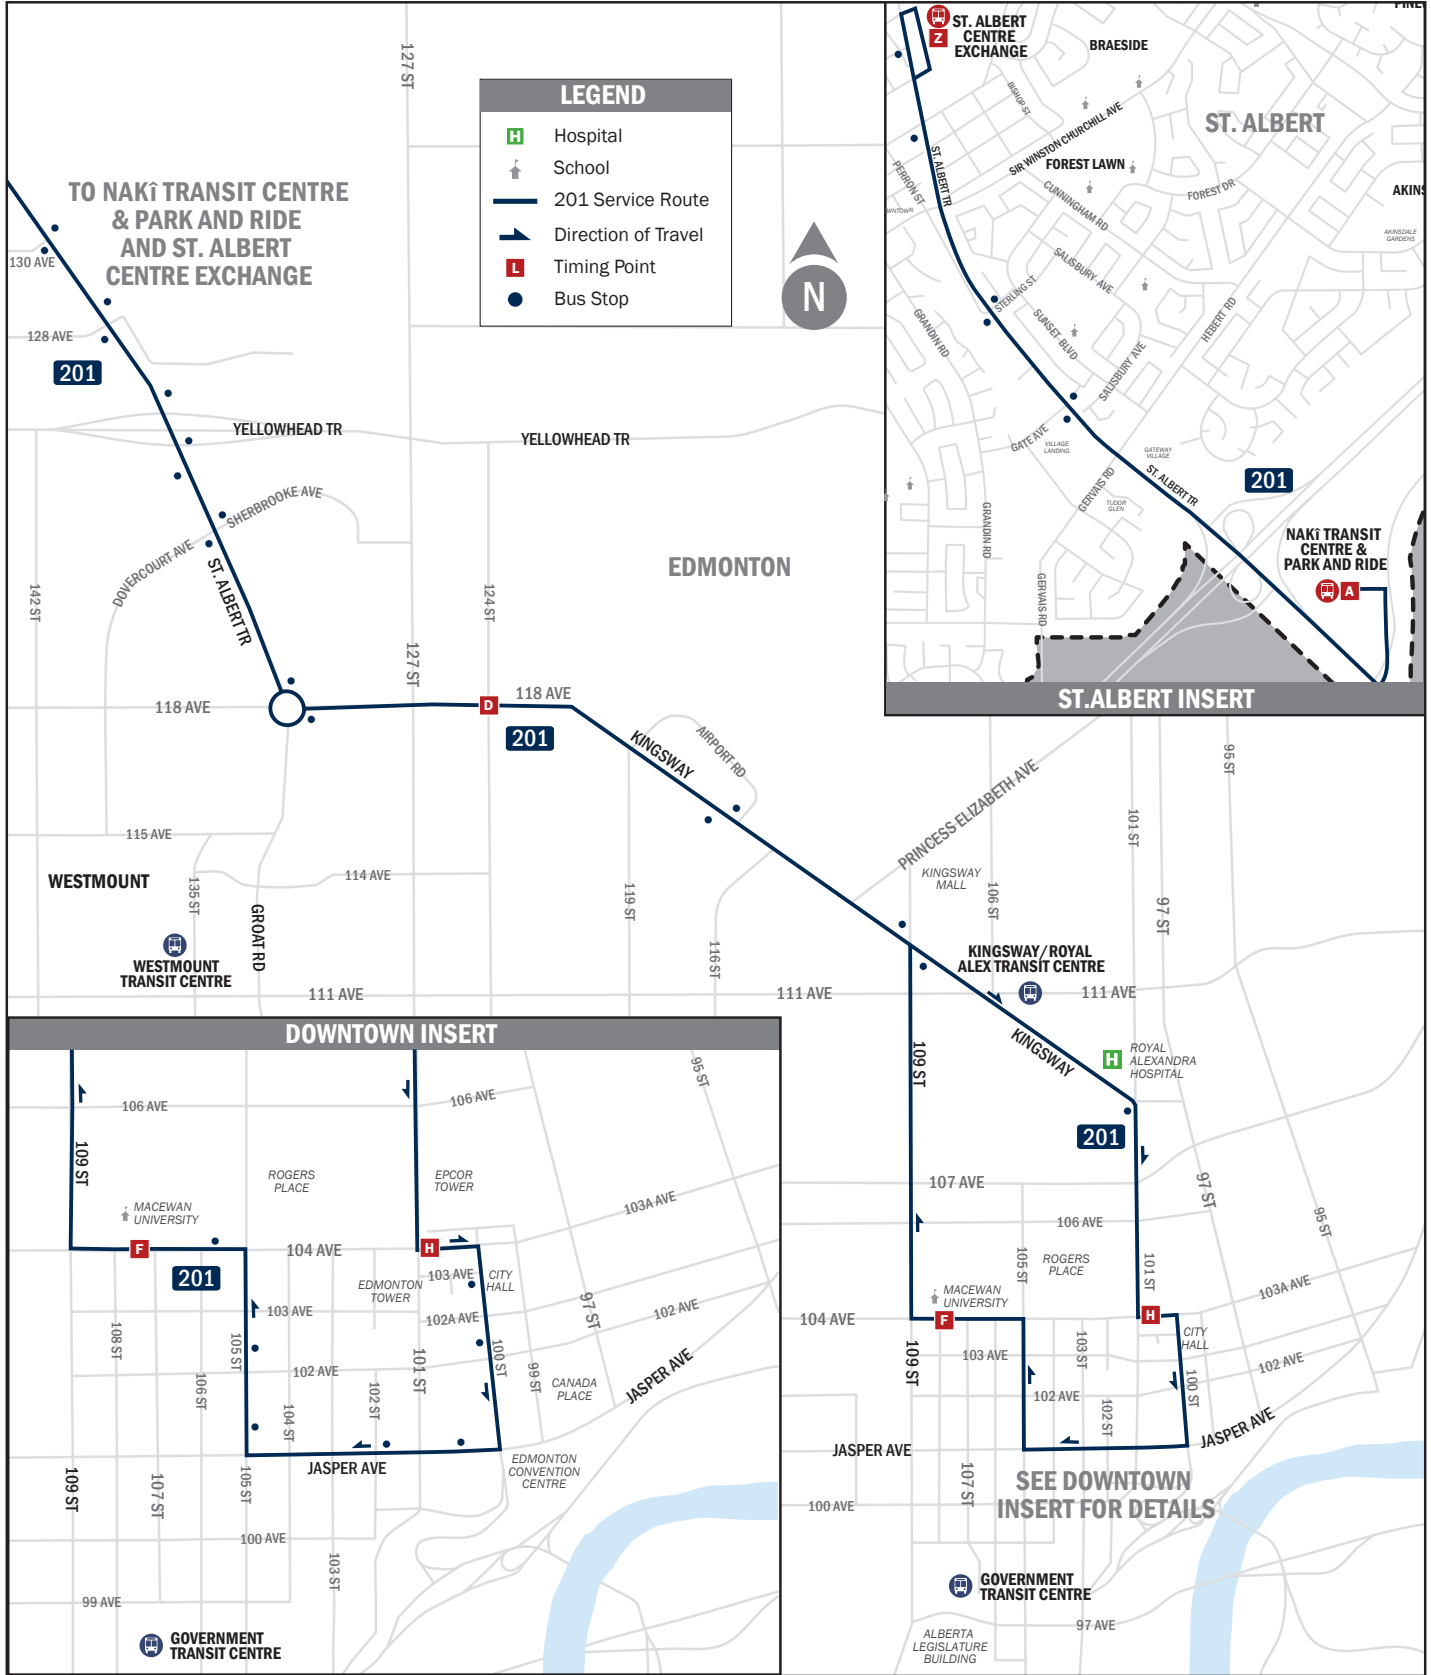

ROUTE 201

St. Albert – Downtown Edmonton – MacEwan University