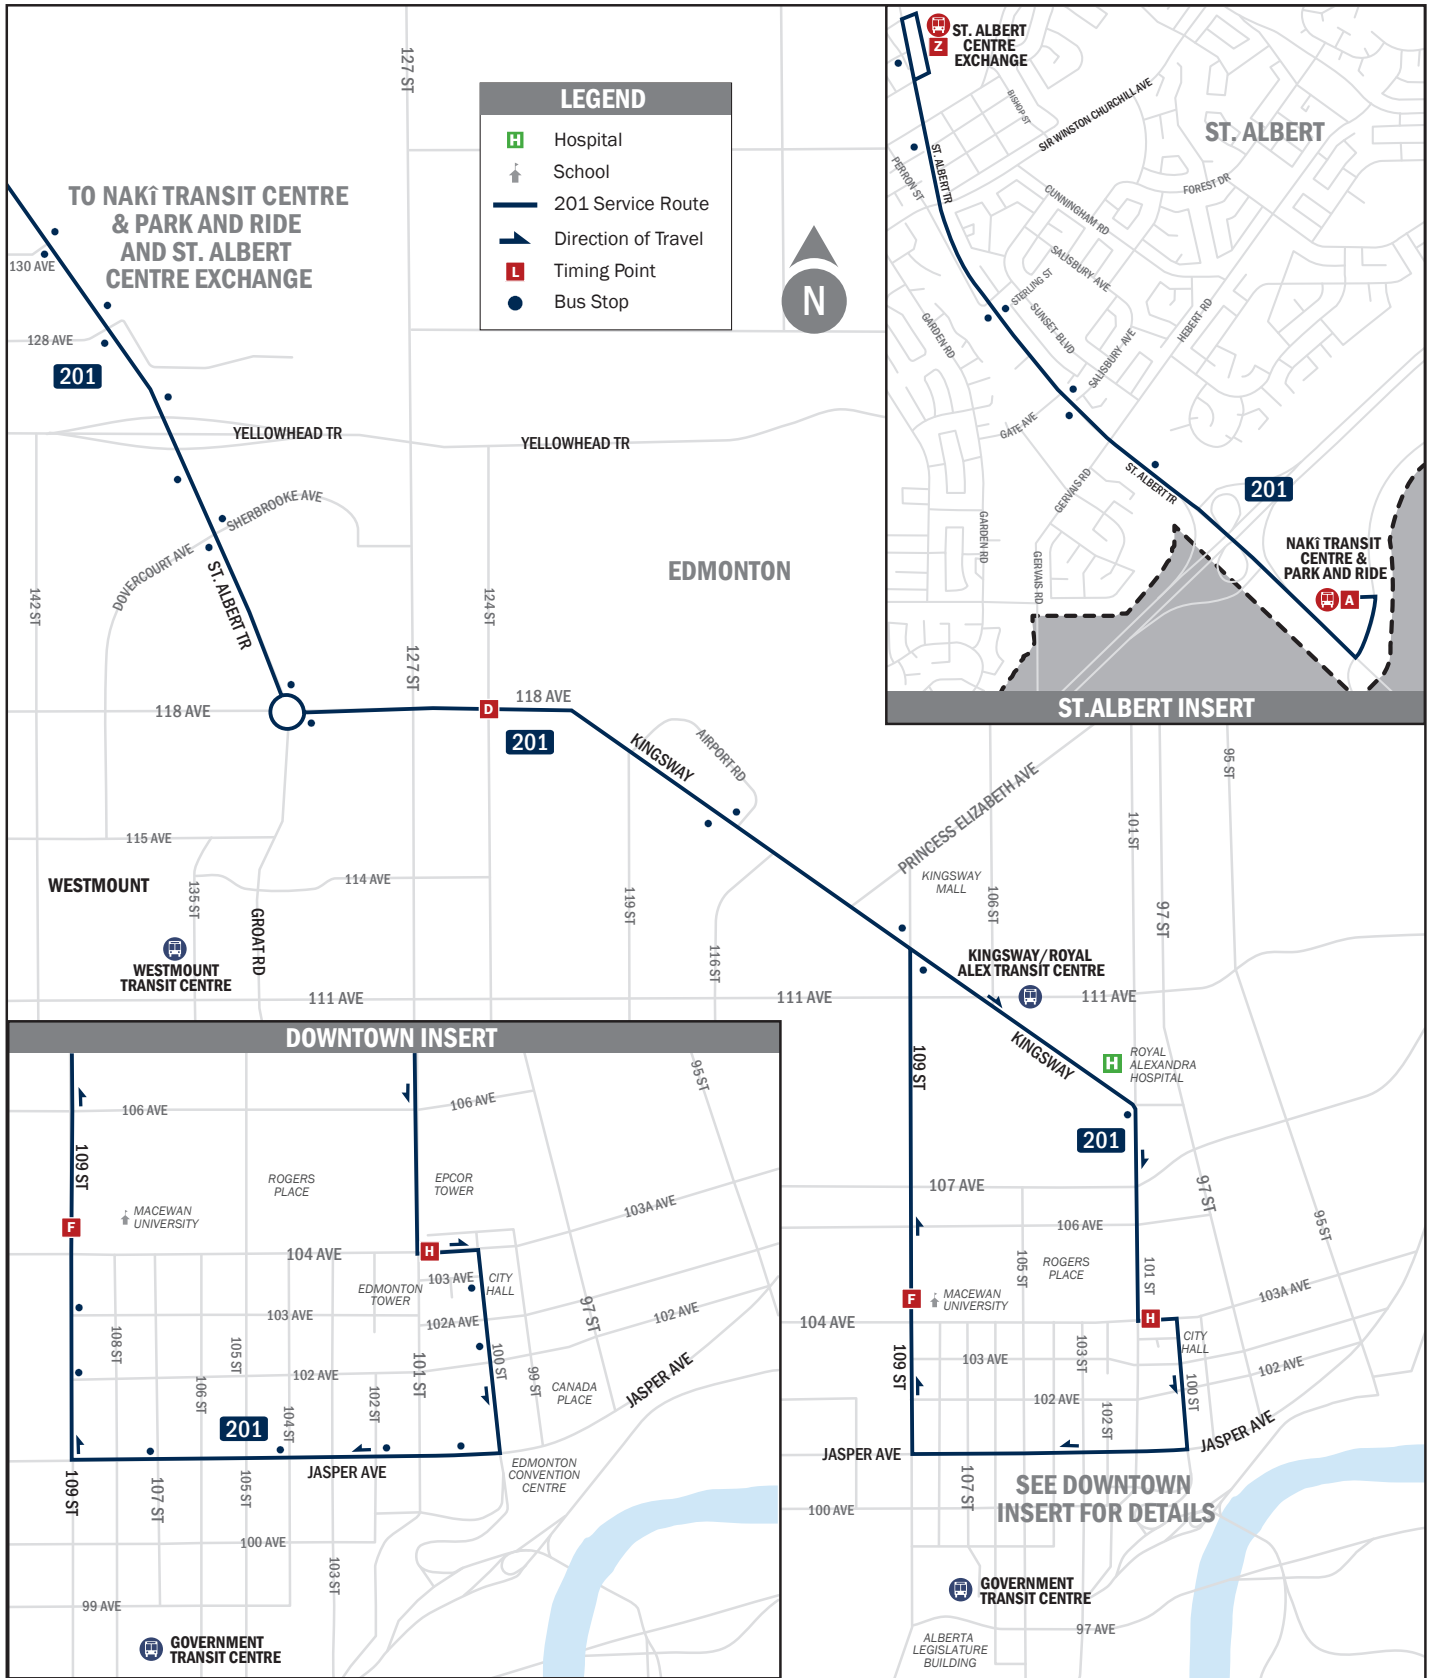

ROUTE 201

St. Albert – Downtown Edmonton – MacEwan University

Spring/Summer 2026
Effective April 26, 2026

ROUTE 201 - WEEKDAYS

St. Albert – Downtown Edmonton – MacEwan University

Spring/Summer 2026
Effective April 26, 2026