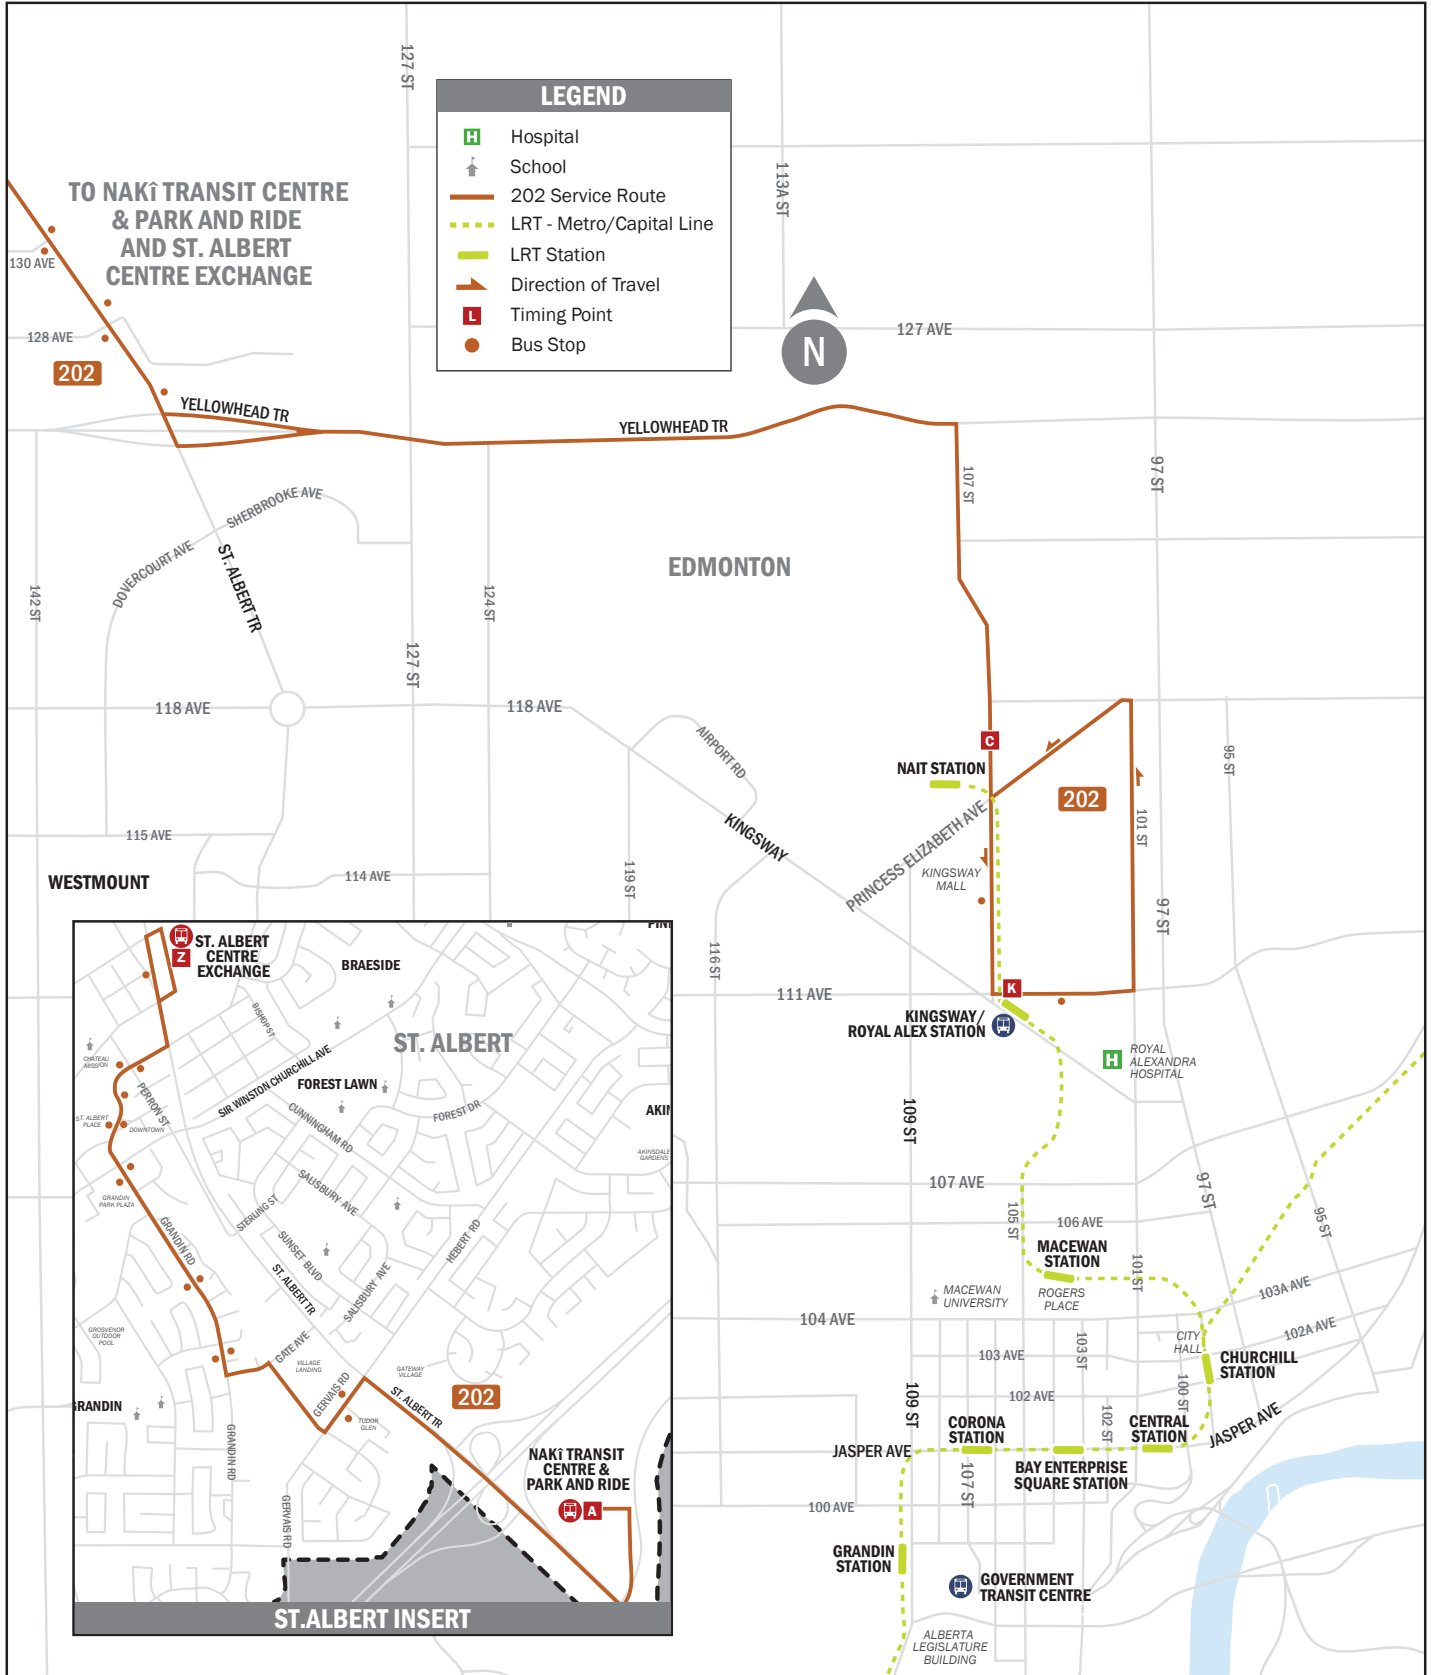

ROUTE 202

St. Albert – NAIT – Kingsway Transit Centre (LRT) – Royal Alexandra Hospital

ROUTE 202 - WEEKDAYS

St. Albert – NAIT – Kingsway Transit Centre (LRT) – Royal Alexandra Hospital

St. Albert to Edmonton					Edmonton to St. Albert							
	St. Albert Centre Exchange Departure	Nakī Transit Centre Arrival	Nakī Transit Centre Departure	NAIT 106 St./117 Ave Southbound	Kingsway RAH Transit Centre - Bay D Arrival		Kingsway RAH Transit Centre - Bay D Departure	NAIT 106 St./117 Ave Northbound	Nakī Transit Centre Arrival	Nakī Transit Centre Departure	St. Albert Centre Exchange Arrival	
	Z	A	A	C	K		K	C	A	A	Z	
AM	6:05	6:18	6:20	6:35	6:41	AM	6:54	6:59	7:21	7:23	7:33	
	6:25	6:38	6:40	6:55	7:01		7:14	7:19	7:41	7:43	7:53	
	6:45	6:58	7:00	7:15	7:21							
	7:05	7:18	7:20	7:35	7:41		7:54	7:59	8:21	8:23	8:33	
	7:25	7:38	7:40	7:55	8:01							
	7:45	7:58	8:00	8:15	8:21							
	8:05	8:18	8:20	8:35	8:41		8:49	8:54	9:18	9:20	9:30	
	8:25	8:38	8:40	8:55	9:01							
	9:05	9:18	9:20	9:35	9:41		9:53	9:58	10:18	10:20	10:30	
	10:05	10:18	10:20	10:35	10:41		10:53	10:58	11:18	11:20	11:30	
11:05	11:18	11:20	11:35	11:41	11:53	11:58	12:18	12:20	12:30			
PM	12:05	12:18	12:20	12:37	12:43	PM	12:53	12:58	1:18	1:20	1:30	
	1:05	1:18	1:20	1:37	1:43		1:55	2:00	2:18	2:20	2:30	
							2:14	2:19	2:38	2:40	2:50	
	2:05	2:18	2:20	2:37	2:43		2:52	2:57	3:16	3:18	3:30	
							3:16	3:21	3:41	3:43	3:53	
							3:36	3:41	4:01	4:03	4:13	
	3:05	3:18	3:20	3:37	3:43		3:56	4:01	4:21	4:23	4:33	
	3:25	3:38	3:40	3:57	4:03		4:14	4:21	4:41	4:43	4:53	
							4:30	4:41	5:01	5:03	5:13	
	4:05	4:18	4:20	4:39	4:45		4:50	5:01	5:21	5:23	5:33	
	4:25	4:38	4:40	5:05	5:11		5:14	5:21	5:42	5:44	5:54	
	4:45	4:58	5:00	5:18	5:24		5:37	5:42	6:03	6:05	6:15	
5:05	5:18	5:20	5:38	5:44	5:54	5:59	6:20	6:22	6:33			
5:25	5:38	5:40	5:55	6:01	6:14	6:19	6:40	6:42#	6:52			

 Non-stop express between St. Albert and NAIT.

On-Demand buses on standby at Nakī Transit Centre. No requirement to book an On-Demand trip via the app.