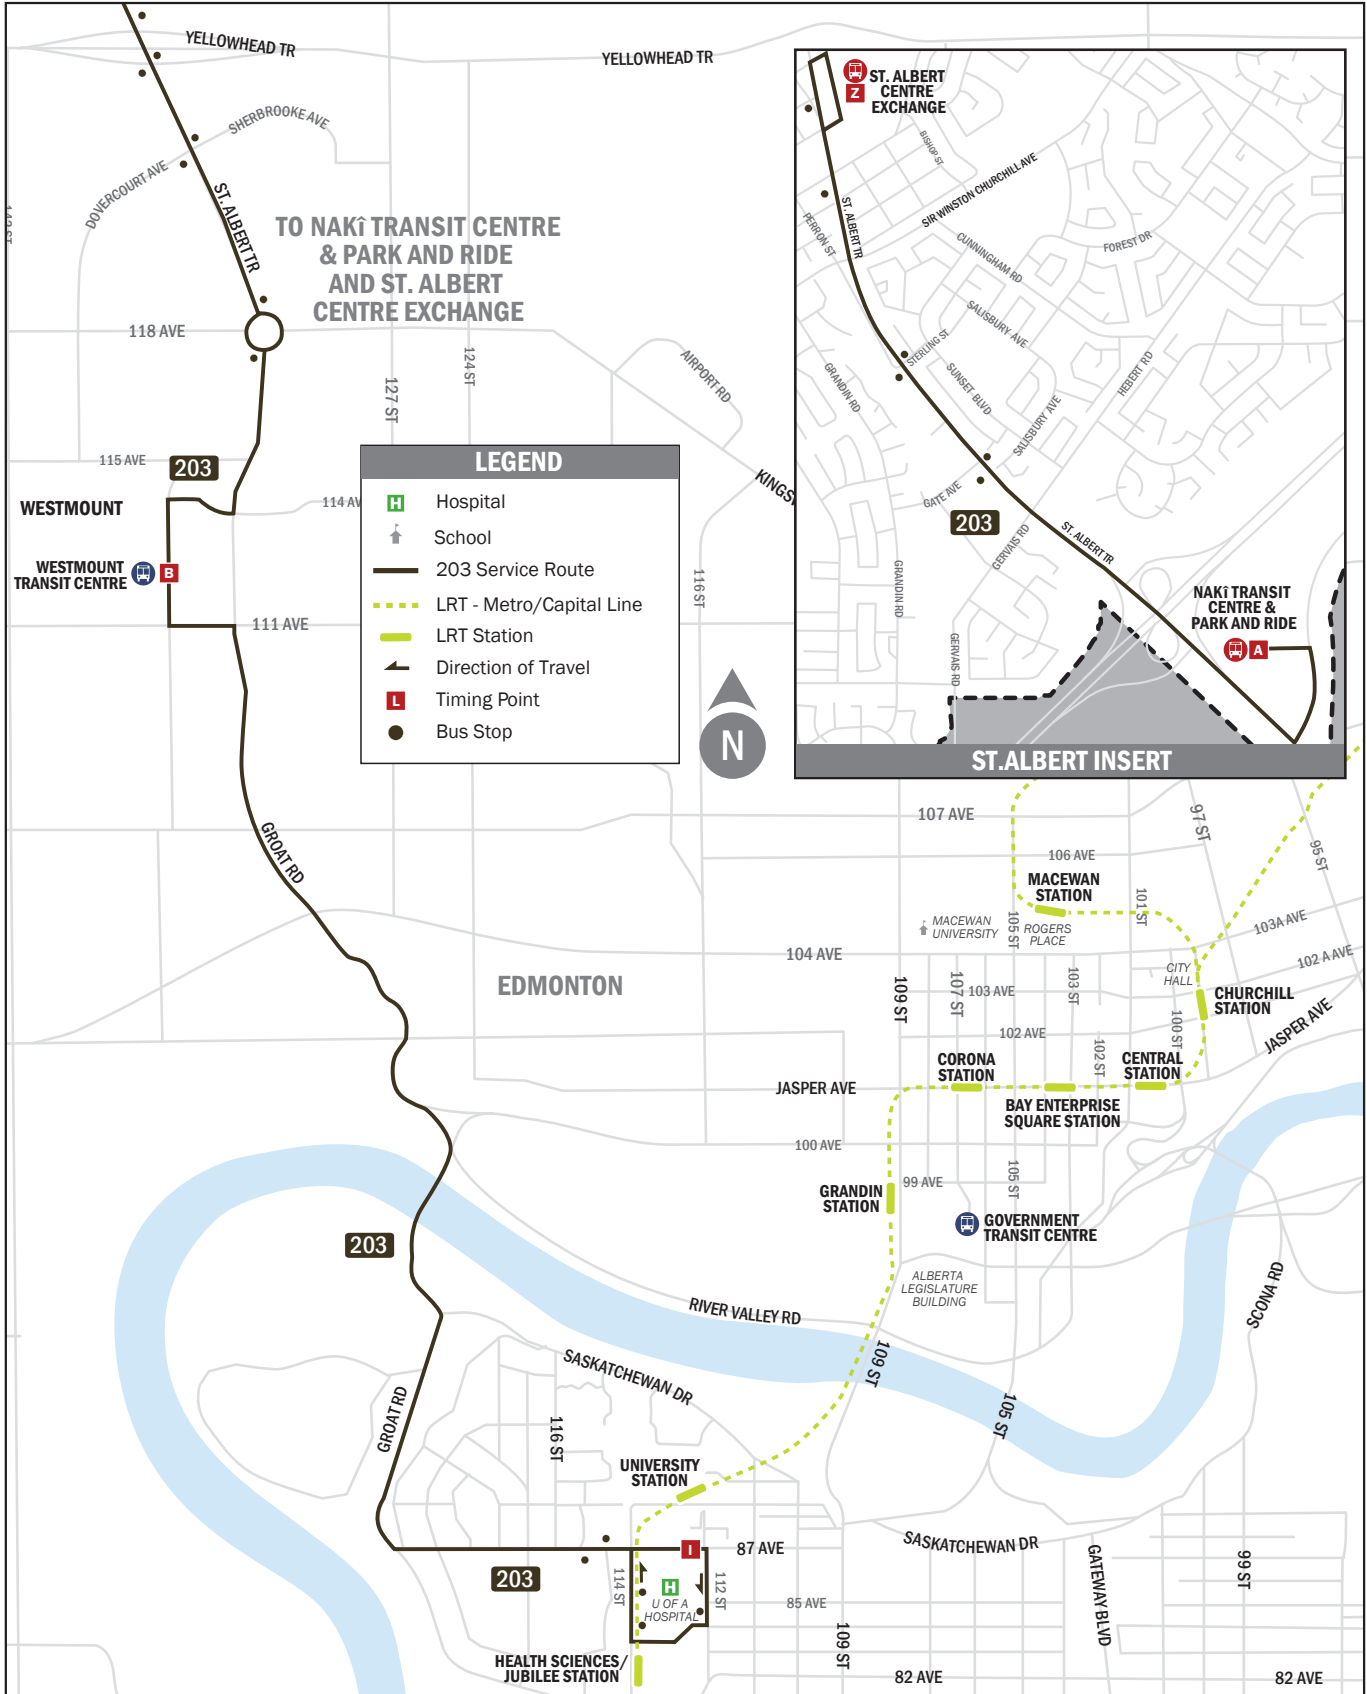

ROUTE 203

St. Albert – Westmount – University of Alberta

ROUTE 203 – WEEKDAYS

St. Albert – Westmount – University of Alberta

		St. Albert to Edmonton				Edmonton to St. Albert			
		St. Albert Centre Exchange Departure	Nakí Transit Centre Departure	Westmount Transit Centre - Bay I Southbound	University of Alberta 87 Ave/112 St Arrival	University of Alberta 87 Ave/112 St Departure	Westmount Transit Centre - Bay E Northbound	Nakí Transit Centre Arrival	St. Albert Centre Exchange Arrival
		Z	A	B	I	I	B	A	Z
AM		6:05	6:20	6:32	6:43	6:48	7:03	7:21	7:33
		6:25	6:40	6:53	7:03	7:08	7:23	7:41	7:53
		6:45	7:00	7:14	7:23				
		7:05	7:20	7:34	7:41	7:48	8:03	8:21	8:33
		7:25	7:40	7:52	8:04				
		7:45	8:00	8:15	8:28				
		8:05	8:20	8:35	8:42	8:49	9:04	9:18	9:30
		8:25	8:40	8:52	9:05				
		9:05	9:20	9:32	9:45	9:49	10:04	10:18	10:30
		10:05	10:20	10:32	10:45	10:49	11:04	11:18	11:30
	11:05	11:20	11:32	11:45	11:50	12:05	12:18	12:30	
PM		12:05	12:20	12:32	12:45	12:50	1:05	1:18	1:30
		1:05	1:20	1:32	1:45	1:50	2:05	2:18	2:30
						2:02	2:17	2:38	2:50
		2:05	2:20	2:32	2:45	2:45	3:00	3:18	3:30
						3:07	3:22	3:38	3:50
		3:05	3:20	3:32	3:45	3:45	4:00	4:21	4:33
		3:25	3:40	3:52	4:05	4:08	4:23	4:39	4:51
						4:28	4:43	5:01	5:13
		4:05	4:20	4:35	4:47	4:48	5:03	5:21	5:33
		4:25	4:40	4:57	5:07	5:11	5:26	5:42	5:54
		4:45	5:00	5:13	5:23	5:28	5:44	6:03	6:15
		5:05	5:20	5:33	5:43	5:47	6:02	6:20	6:30
		5:25	5:40	5:55	6:05	6:12	6:27	6:43#	6:55

On-Demand buses on standby at Nakí Transit Centre. No requirement to book an On-Demand trip via the app.