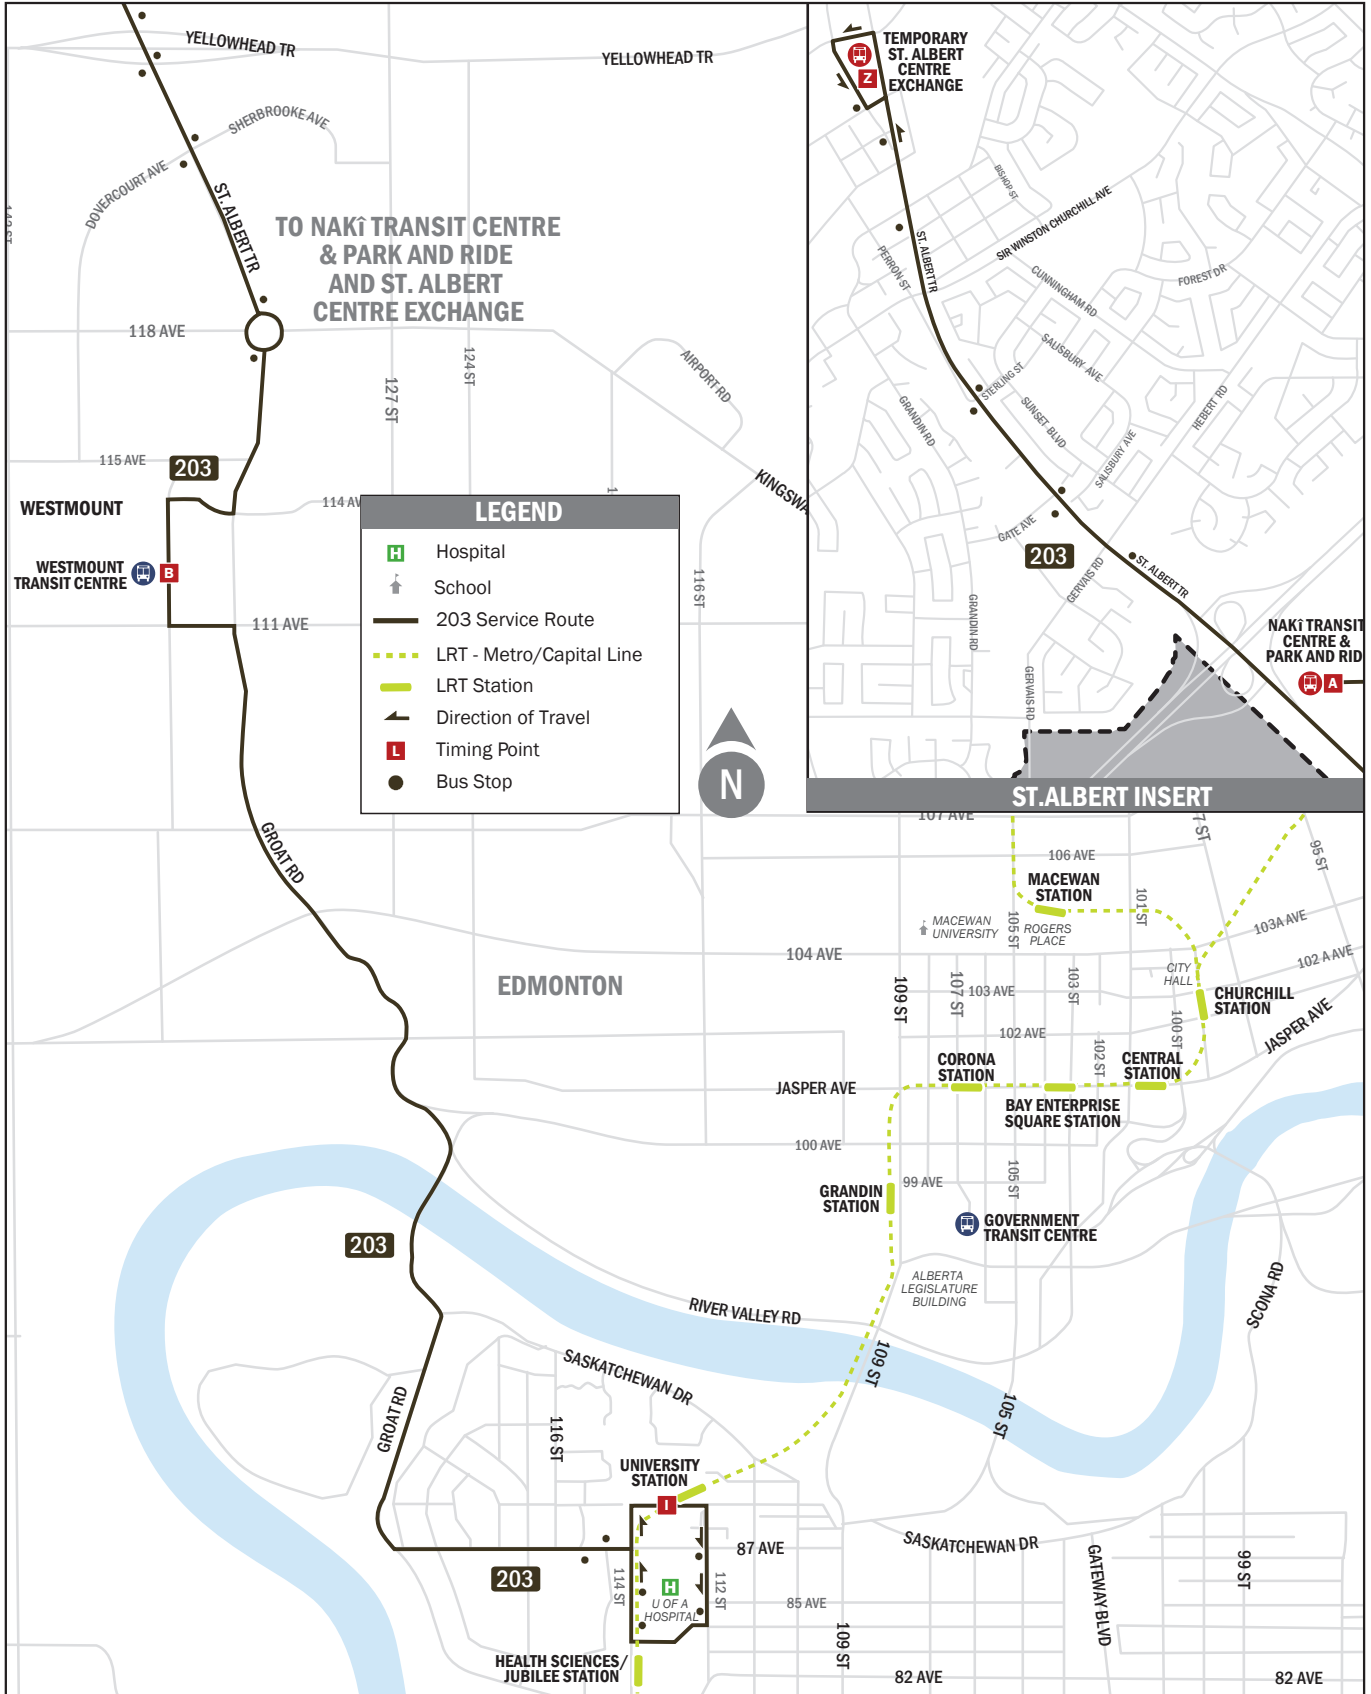

ROUTE 203 - WEEKDAYS

St. Albert - Westmount - University of Alberta

Spring/Summer 2024
Effective April 28, 2024

ROUTE 203 - WEEKDAYS

St. Albert – Westmount – University of Alberta

Spring/Summer 2024
Effective April 28, 2024

		St. Albert to Edmonton				Edmonton to St. Albert			
		Temporary St. Albert Centre Exchange Muir Dr Departure	Nakī Transit Centre Departure	Westmount Transit Centre - Bay I Southbound	University of Alberta Transit Centre Arrival	University of Alberta Transit Centre Departure	Westmount Transit Centre Northbound	Nakī Transit Centre Arrival	Temporary St. Albert Centre Exchange Muir Dr Arrival
		Z	A	B	I	I	B	A	Z
AM		6:05	6:20	6:32	6:44	6:46	7:00	7:21	7:33
		6:25	6:40	6:53	7:04	7:06	7:20	7:41	7:53
		6:45	7:00	7:14	7:24				
		7:05	7:20	7:34	7:44	7:46	8:01	8:21	8:33
		7:25	7:40	7:52	8:05				
		7:45	8:00	8:15	8:29				
		8:05	8:20	8:35	8:46	8:47	9:03	9:18	9:30
		8:25	8:40	8:52	9:06				
		9:05	9:20	9:32	9:46	9:47	10:02	10:18	10:30
		10:05	10:20	10:32	10:46	10:47	11:02	11:18	11:30
	11:05	11:20	11:32	11:46	11:48	12:03	12:18	12:30	
PM		12:05	12:20	12:32	12:46	12:48	1:02	1:18	1:30
		1:05	1:20	1:32	1:46	1:48	2:03	2:18	2:30
						2:00	2:14	2:38	2:50
		2:05	2:20	2:32	2:45	2:45	2:59	3:18	3:30
						3:05	3:19	3:38	3:50
		3:05	3:20	3:32	3:45	3:45	4:00	4:23	4:34
						4:05	4:20	4:41	4:53
		3:28	3:43	3:55	4:09	4:26	4:41	5:01	5:13
		4:05	4:20	4:35	4:48	4:48	5:03	5:23	5:34
		4:27	4:41	4:58	5:09	5:09	5:24	5:42	5:54
		4:45	5:00	5:13	5:24	5:26	5:41	6:03	6:15
		5:05	5:20	5:33	5:44	5:45	5:49	6:20	6:30
		5:25	5:40	5:55	6:06	6:10	6:24	6:43#	6:55

On-Demand buses on standby at Nakī Transit Centre. No requirement to book an On-Demand trip via the app.