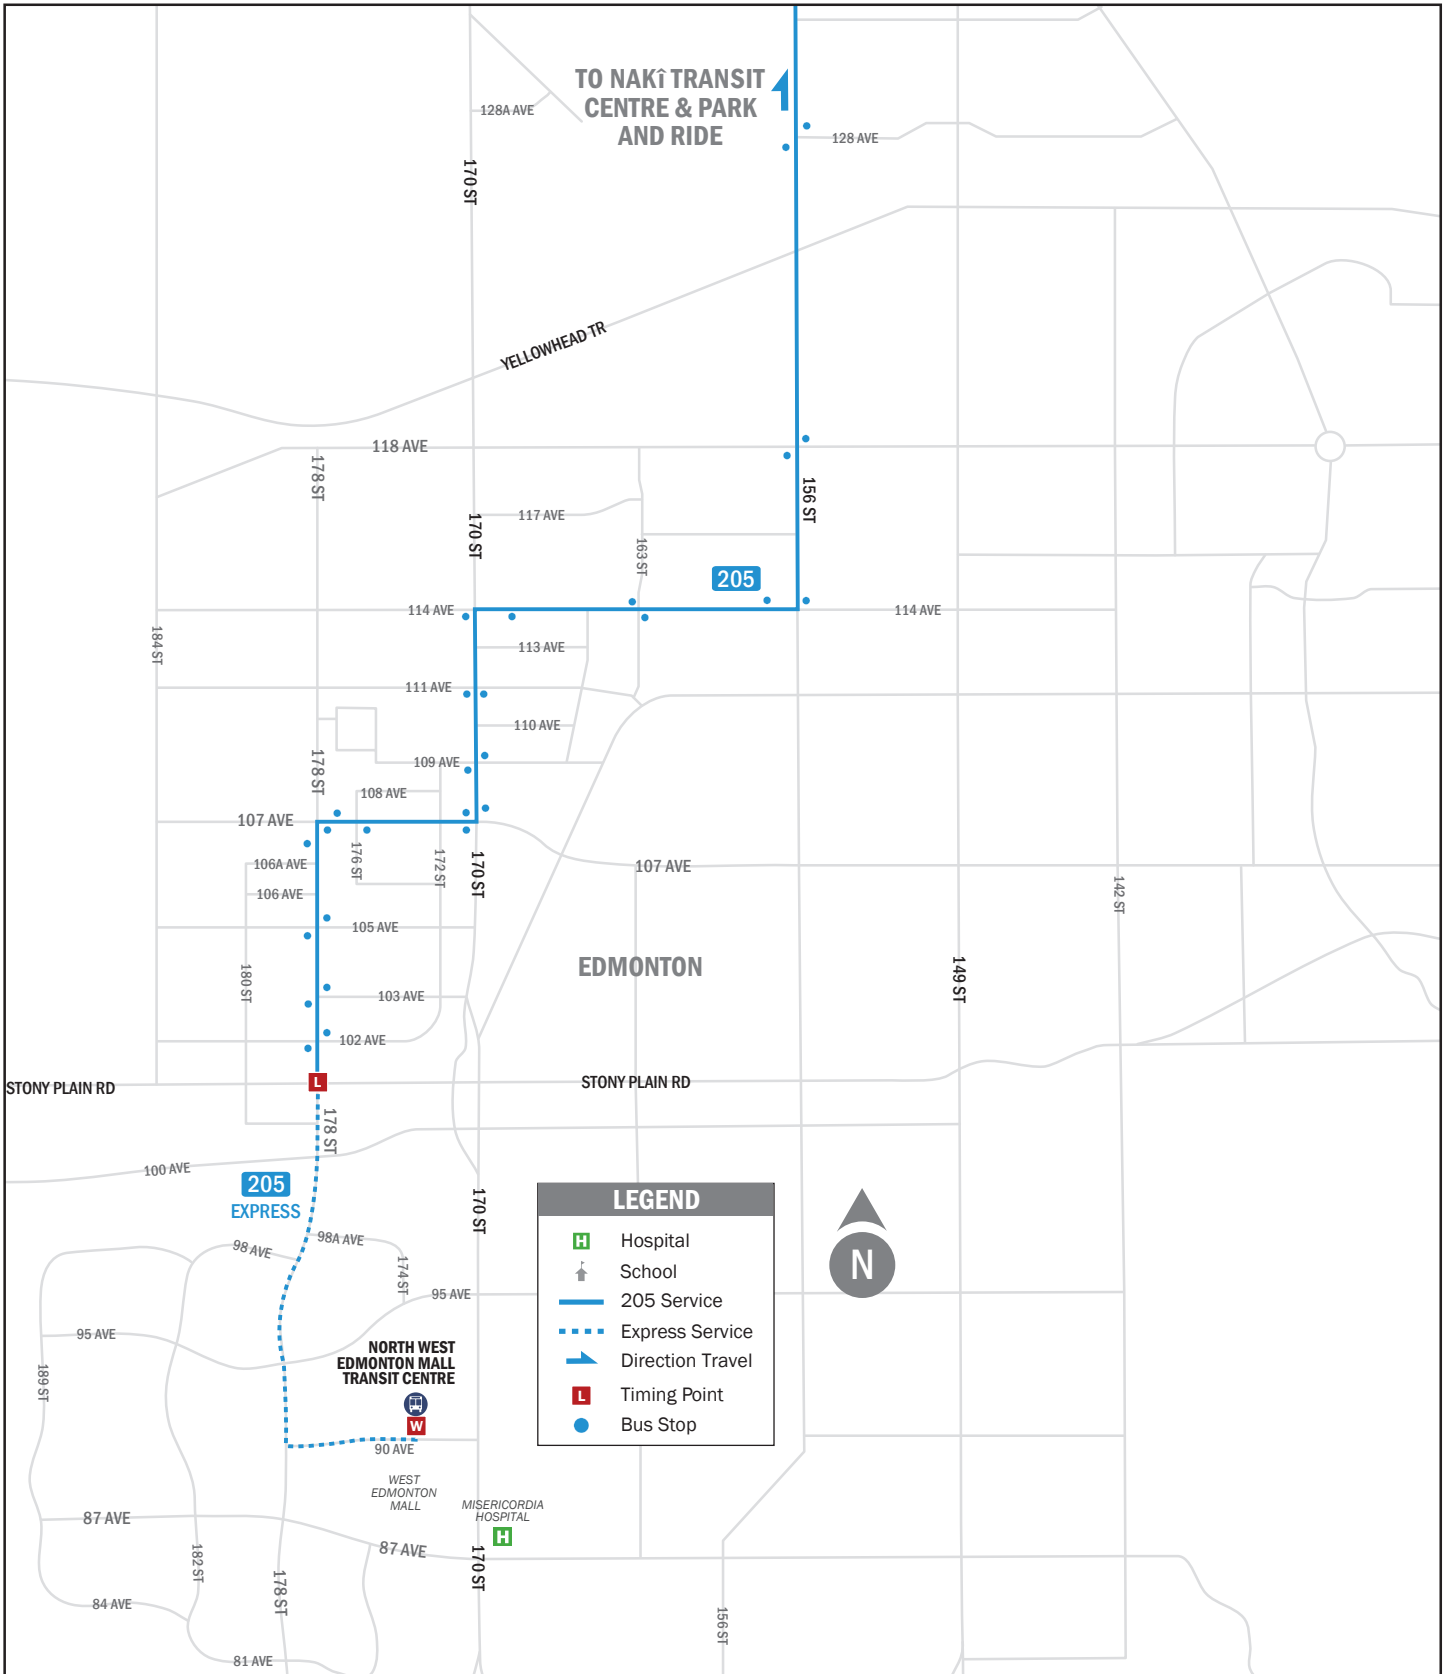

ROUTE 205

St. Albert – West Edmonton Mall

ROUTE 205 – WEEKDAYS

St. Albert – West Edmonton Mall

St. Albert to Edmonton				Edmonton to St. Albert			
	Nakı Transit Centre Departure	178 St Stony Plain Rd Southbound	North West Edmonton Mall Transit Centre - Bay B Arrival		North West Edmonton Mall Transit Centre - Bay B Departure	178 St Stony Plain Rd Northbound	Nakı Transit Centre Arrival
	A	L	W		W	L	A
AM	6:40	6:56	7:04	AM	7:14	7:16	7:41
	7:20	7:36	7:43		7:55	7:57	8:21
	8:20	8:37	8:43		8:52	8:54	9:18
	9:20	9:35	9:41		9:52	9:54	10:18
	10:20	10:36	10:42		10:52	10:54	11:18
	11:20	11:36	11:43		11:52	11:54	12:18
PM	12:20	12:37	12:44	PM	12:51	12:53	1:18
	1:20	1:38	1:45		1:50	1:52	2:18
	2:20	2:37	2:44		2:47	2:49	3:15
	3:20	3:39	3:48		3:52	3:54	4:21
	4:20	4:40	4:47		4:56	4:58	5:21
	5:00	5:18	5:26		5:38	5:40	6:03
	5:40	5:56	6:03		6:18	6:20	6:43 #

On-Demand buses on standby at Nakı Transit Centre. No requirement to book an On-Demand trip via the app.

ROUTE 205 – SATURDAYS

St. Albert – West Edmonton Mall

St. Albert to Edmonton				Edmonton to St. Albert			
	Naki Transit Centre Departure	178 St Stony Plain Rd Southbound	North West Edmonton Mall Transit Centre - Bay B Arrival		North West Edmonton Mall Transit Centre - Bay B Departure	178 St Stony Plain Rd Northbound	Naki Transit Centre Arrival
	A	L	W		W	L	A
AM	9:45	10:07	10:15	AM	10:15	10:23	10:43
	10:45	11:07	11:15		11:15	11:23	11:43
	11:45	12:07	12:15		12:15	12:23	12:43
PM	12:45	1:07	1:15	PM	1:15	1:23	1:43
	1:45	2:07	2:15		2:15	2:23	2:43
	2:45	3:07	3:15		3:15	3:23	3:43
	3:45	4:07	4:15		4:15	4:23	4:43
	4:45	5:07	5:15		5:15	5:23	5:43
	5:45	6:07	6:15		6:15	6:23	6:43