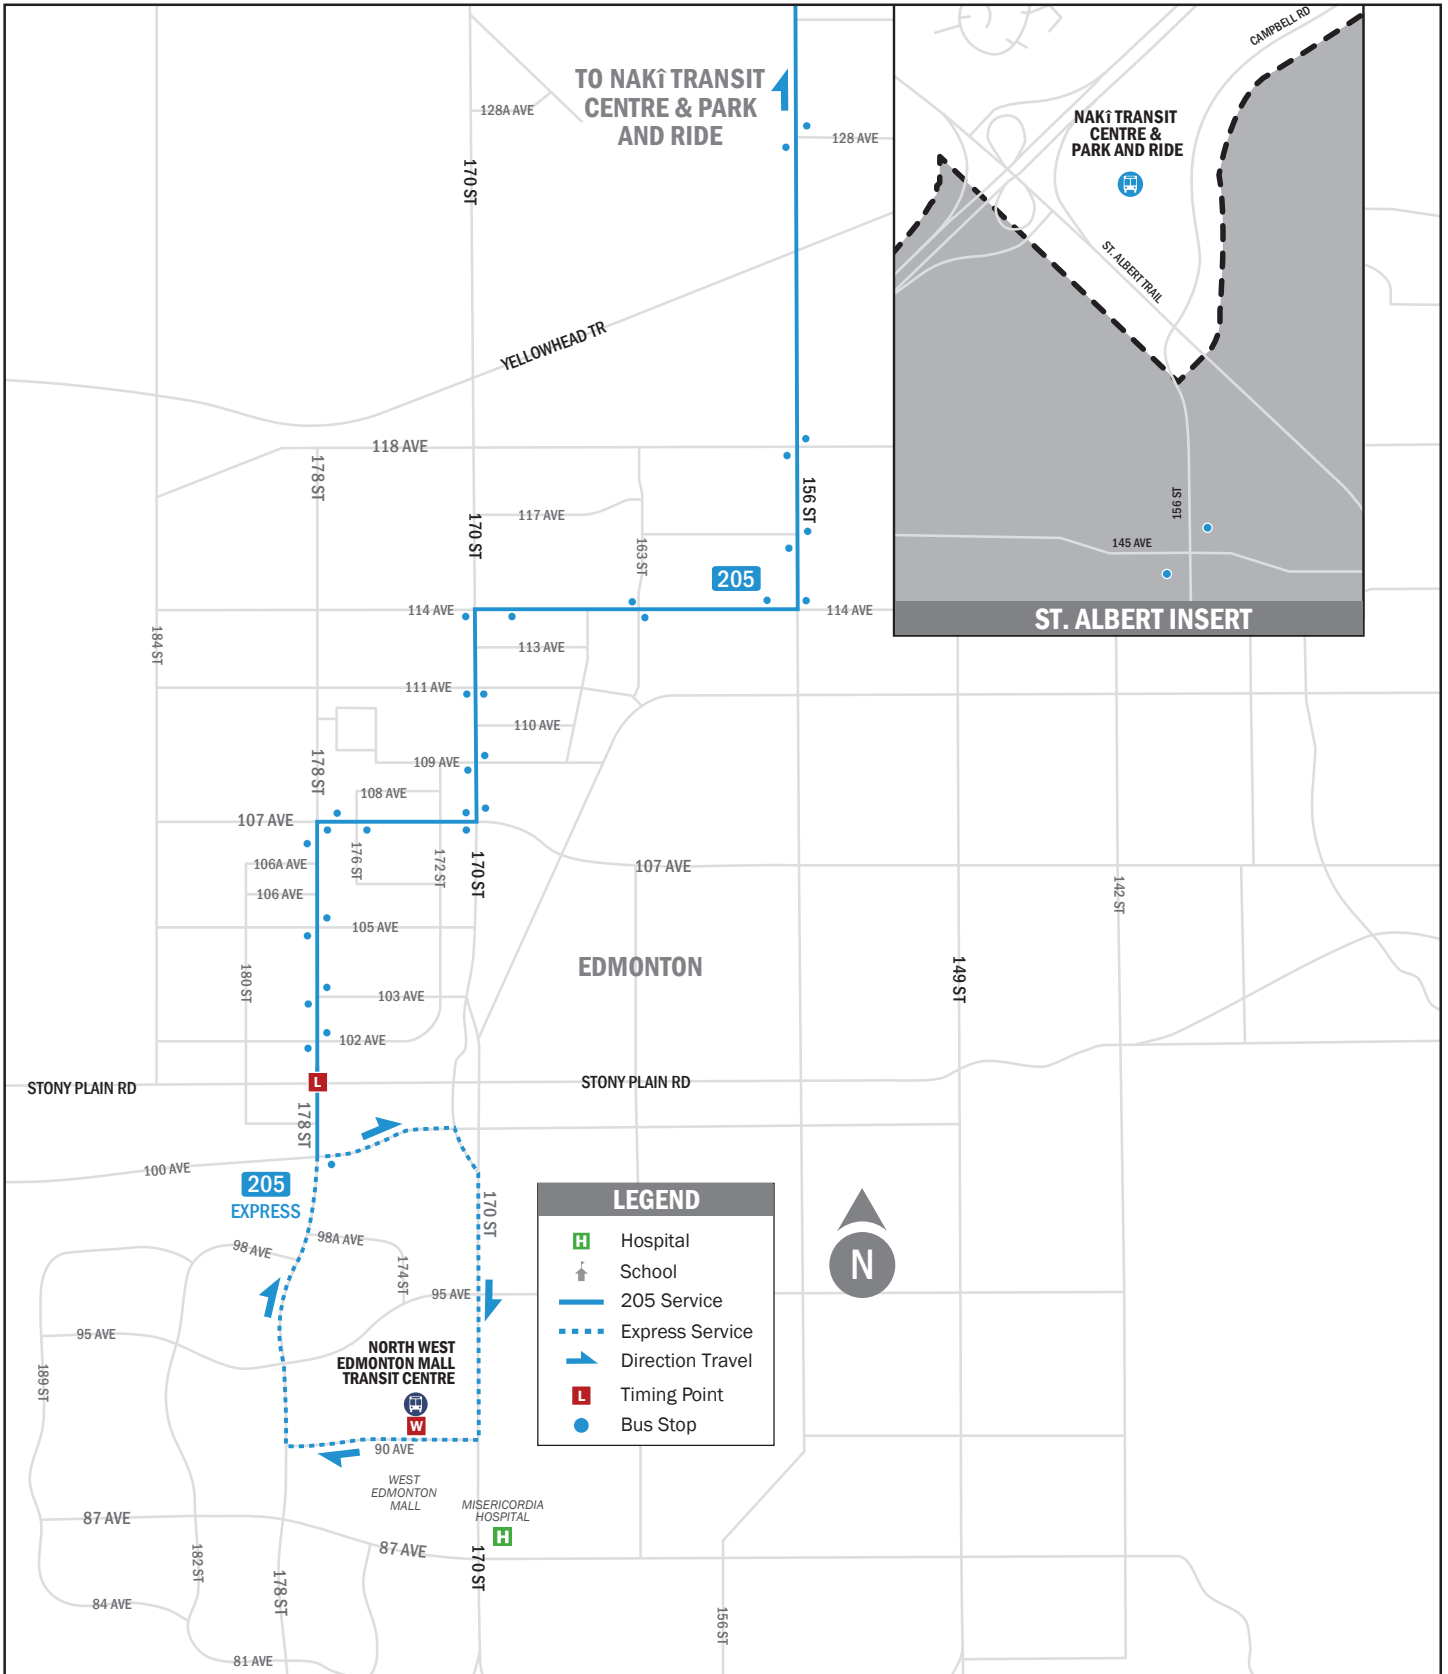

# ROUTE 205

St. Albert – West Edmonton Mall

Fall 2025/Winter 2026  
Effective August 24, 2025

# ROUTE 205 - WEEKDAYS

St. Albert – West Edmonton Mall

Fall 2025/Winter 2026  
Effective August 24, 2025

St. Albert to Edmonton				Edmonton to St. Albert			
	Nakî Transit Centre Departure	178 St Stony Plain Rd Southbound	North West Edmonton Mall Transit Centre - Bay B Arrival		North West Edmonton Mall Transit Centre - Bay B Departure	178 St Stony Plain Rd Northbound	Nakî Transit Centre Arrival
	A	L	W		W	L	A
AM	6:40	6:56	7:04	AM	7:14	7:17	7:41
	7:20	7:36	7:43		7:51	7:55	8:21
	8:20	8:37	8:43		8:52	8:56	9:18
	9:20	9:35	9:41		9:52	9:56	10:18
	10:20	10:36	10:42		10:52	10:56	11:18
	11:20	11:36	11:43		11:52	11:56	12:18
PM	12:20	12:37	12:44	PM	12:51	12:55	1:18
	1:20	1:38	1:45		1:50	1:54	2:18
	2:20	2:37	2:49		2:49	2:54	3:17
	3:20	3:39	3:48		3:50	3:56	4:21
	4:20	4:42	4:49		4:53	4:56	5:21
	5:00	5:18	5:26		5:38	5:42	6:03
	5:40	5:56	6:03		6:18	6:22	6:43#

# On-Demand buses on standby at Nakî Transit Centre. No requirement to book an On-Demand trip via the app.