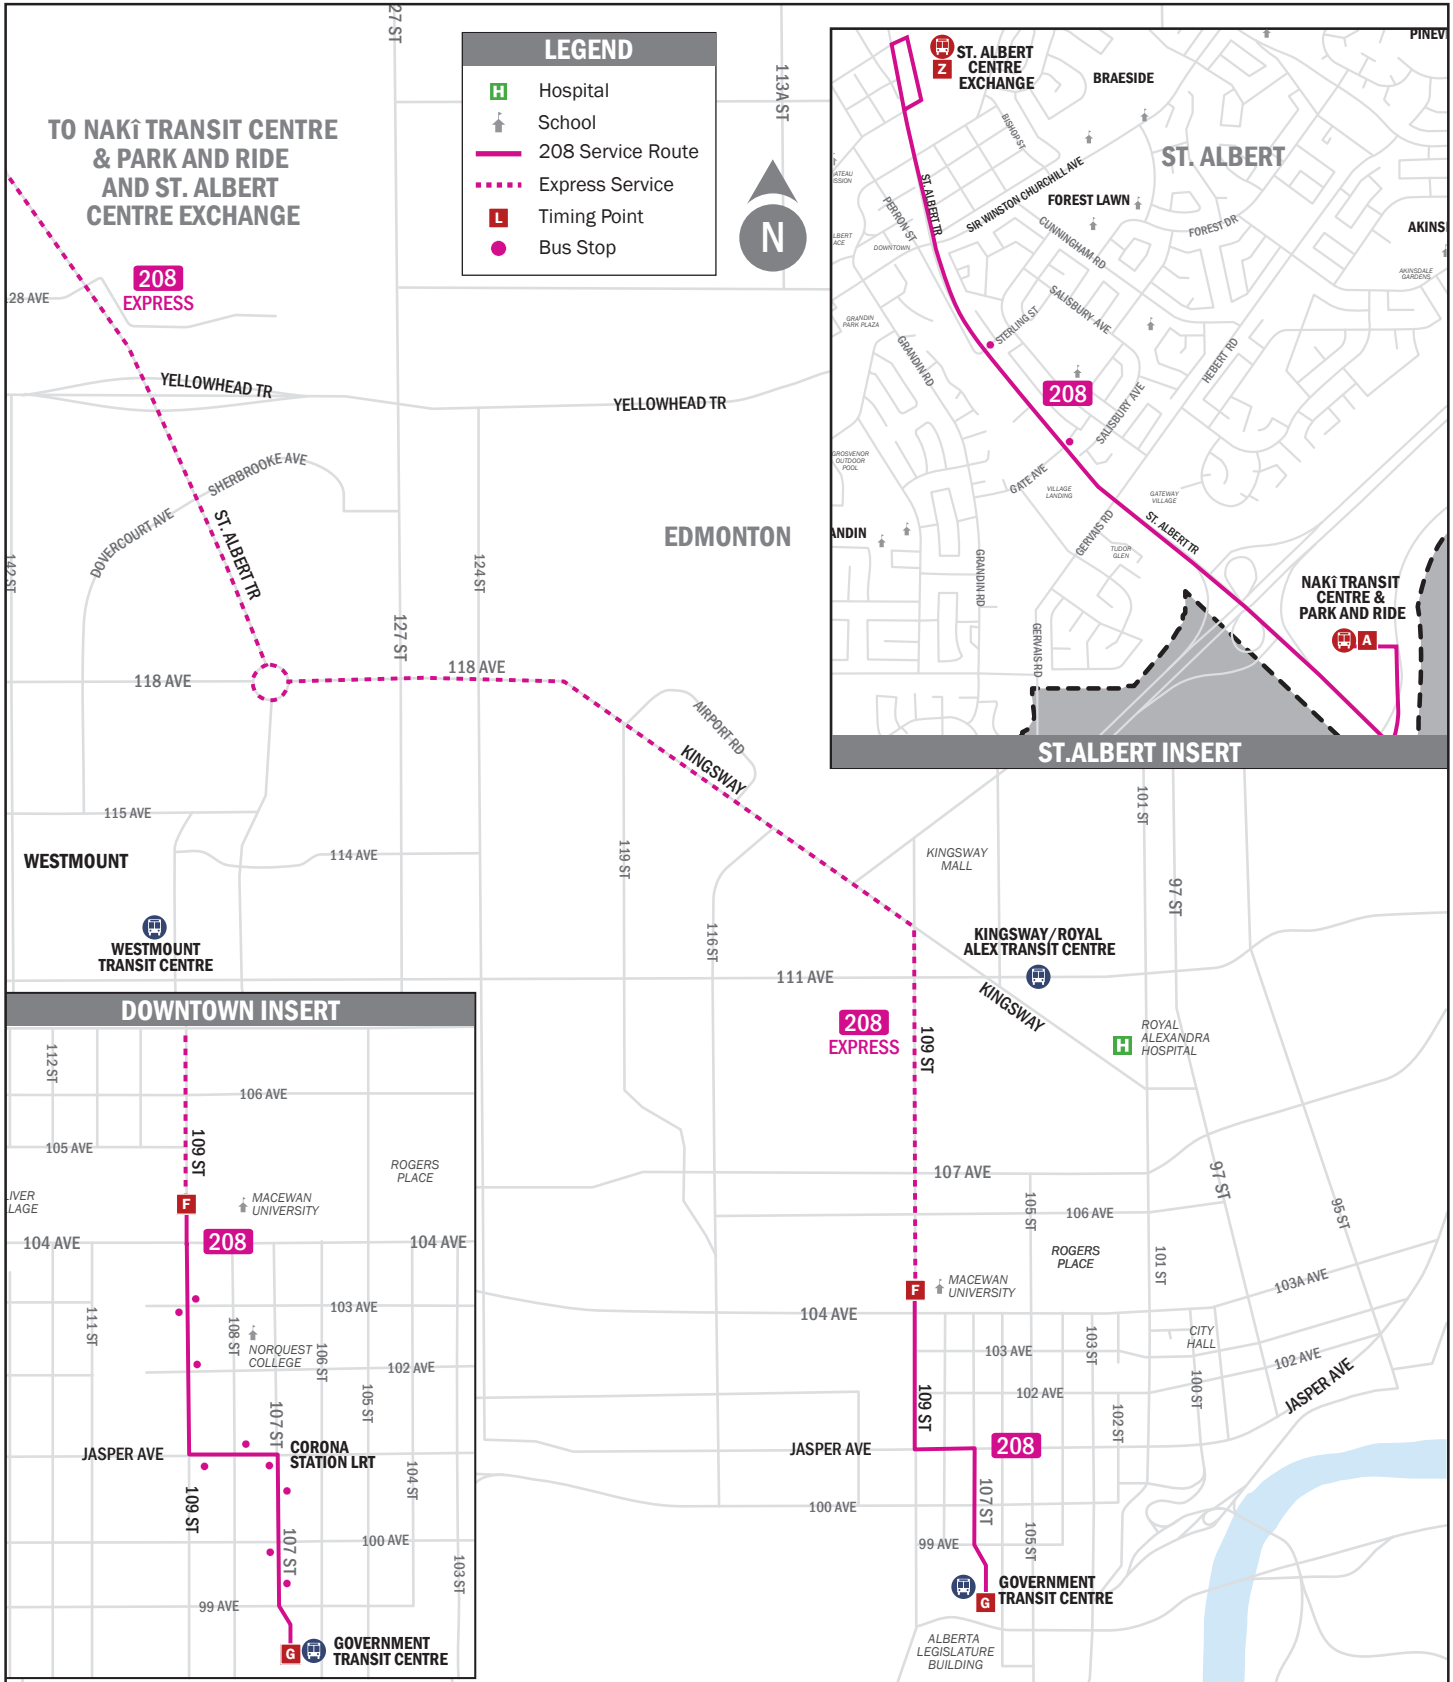

# ROUTE 208

St. Albert – Downtown Edmonton – MacEwan University – Government Centre

## ROUTE 208 - WEEKDAYS

St. Albert – Downtown Edmonton – MacEwan University – Government Centre

		St. Albert to Edmonton				Edmonton to St. Albert			
		St. Albert Centre Exchange Departure	Nakí Transit Centre Departure	MacEwan 109 St / 105 Ave Southbound	Government Transit Centre - Bay D Arrival	Government Transit Centre - Bay B Departure	MacEwan 109 St / 104 Ave Northbound	Nakí Transit Centre Arrival	St. Albert Centre Exchange Arrival
		Z	A	F	G	G	F	A	Z
AM		6:05	6:20	6:40	6:45				
		6:25	6:40	7:00	7:05				
		6:45	7:00	7:20	7:25				
		7:05	7:20	7:40	7:45				
		7:25	7:40	8:00	8:05				
		7:45	8:00	8:20	8:25				
		8:05	8:20	8:40	8:45				
PM						3:08	3:13	3:41	3:53
						3:28	3:33	4:01	4:13
						3:48	3:53	4:21	4:33
						4:08	4:13	4:41	4:53
						4:28	4:33	5:01	5:13
						4:48	4:53	5:21	5:33
						5:09	5:14	5:42	5:53