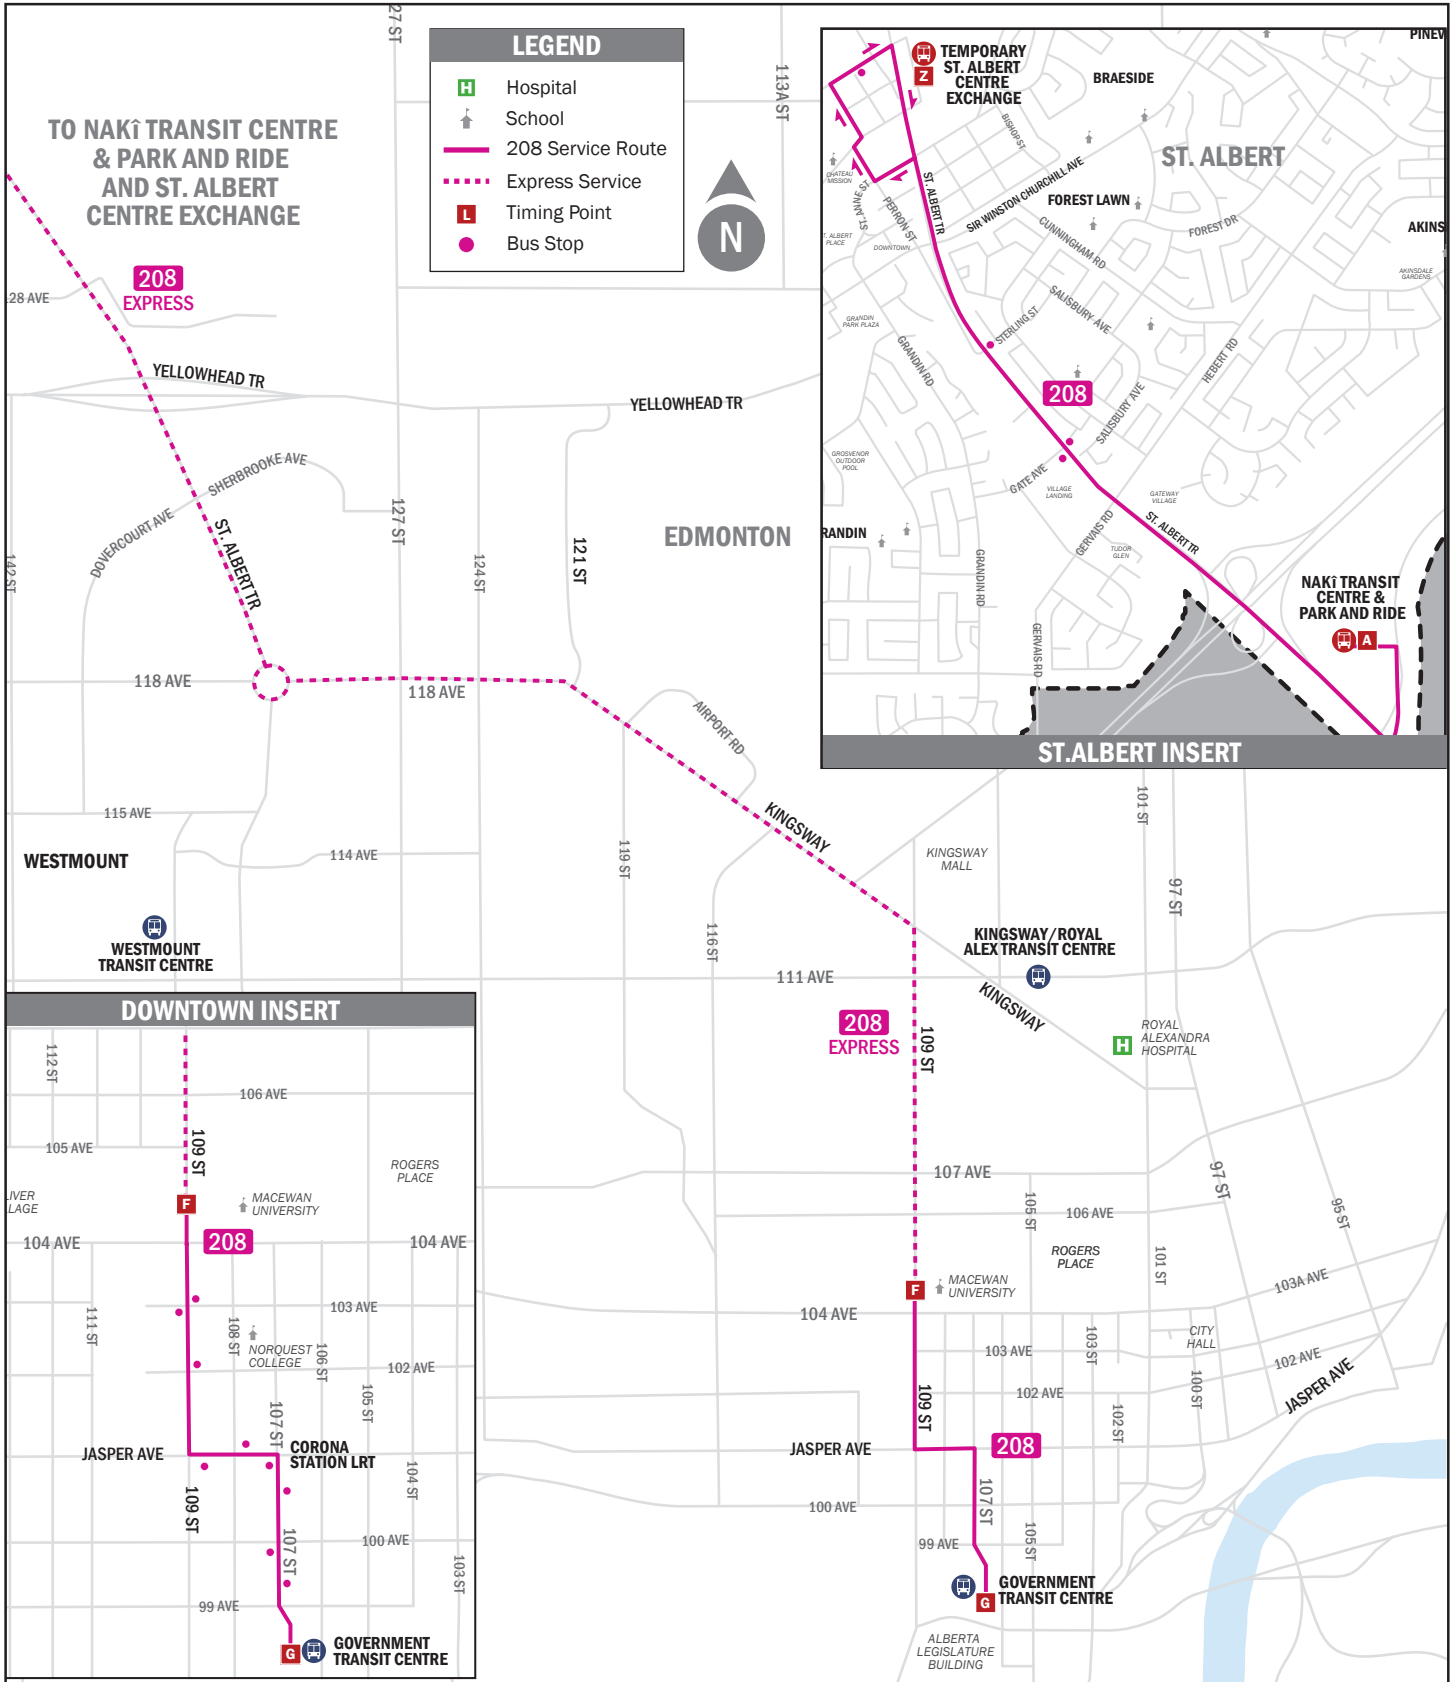

ROUTE 208

St. Albert – Downtown Edmonton – MacEwan University – Government Centre

Spring/Summer 2024
Effective April 28, 2024

ROUTE 208 - WEEKDAYS

St. Albert – Downtown Edmonton – MacEwan University – Government Centre

Spring/Summer 2024
Effective April 28, 2024

		St. Albert to Edmonton				Edmonton to St. Albert			
		Temporary St. Albert Centre Exchange Muir Dr Departure	Nakí Transit Centre Departure	MacEwan 109 St / 105 Ave Southbound	Government Transit Centre - Bay D Arrival	Government Transit Centre - Bay B Departure	MacEwan 109 St / 104 Ave Northbound	Nakí Transit Centre Arrival	Temporary St. Albert Centre Exchange Muir Dr Arrival
		Z	A	F	G	G	F	A	Z
AM		6:05	6:20	6:40	6:45				
		6:25	6:40	7:00	7:05				
		6:45	7:00	7:20	7:25				
		7:05	7:20	7:40	7:45				
		7:25	7:40	8:00	8:05				
		7:45	8:00	8:20	8:25				
		8:05	8:20	8:40	8:45				
PM						3:08	3:13	3:41	3:53
						3:28	3:33	4:01	4:13
						3:48	3:53	4:21	4:33
						4:08	4:13	4:41	4:53
						4:28	4:33	5:01	5:13
						4:48	4:53	5:21	5:33
						5:09	5:14	5:42	5:54