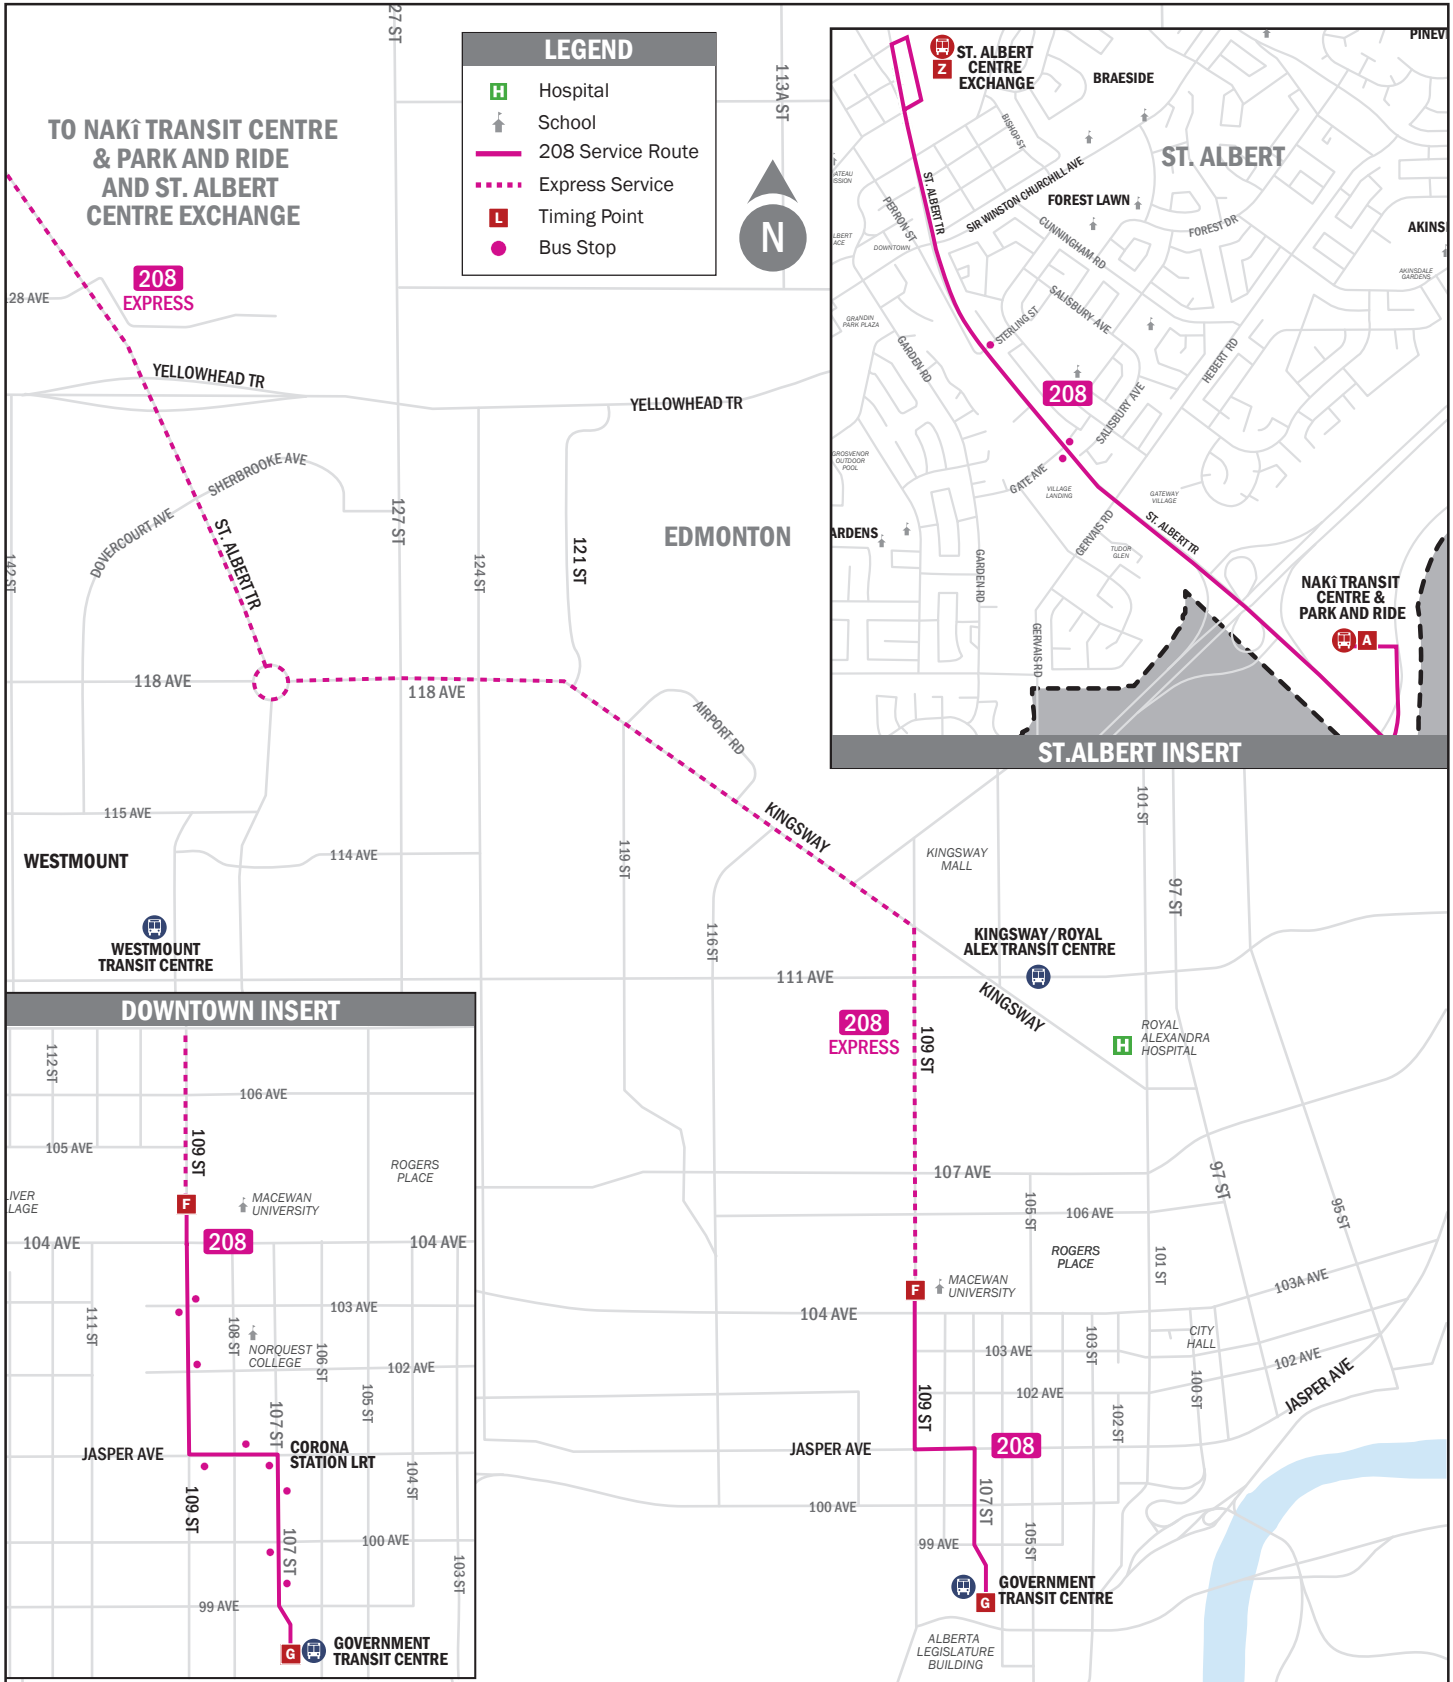

ROUTE 208

St. Albert – Downtown Edmonton – MacEwan University – Government Centre

Spring/Summer 2026
Effective April 26, 2026

ROUTE 208 - WEEKDAYS

St. Albert – Downtown Edmonton – MacEwan University – Government Centre

Spring/Summer 2026
Effective April 26, 2026

		St. Albert to Edmonton				Edmonton to St. Albert			
		St. Albert Centre Exchange Departure	Nakí Transit Centre Departure	MacEwan 109 St / 105 Ave Southbound	Government Transit Centre - Bay D Arrival	Government Transit Centre - Bay B Departure	MacEwan 109 St / 104 Ave Northbound	Nakí Transit Centre Arrival	St. Albert Centre Exchange Arrival
		Z	A	F	G	G	F	A	Z
AM		6:05	6:20	6:37	6:45				
		6:25	6:40	6:57	7:05				
		6:45	7:00	7:17	7:25				
		7:05	7:20	7:40	7:50				
		7:25	7:40	8:00	8:10				
		7:45	8:00	8:20	8:25				
		8:05	8:20	8:40	8:45				
PM						3:04	3:09	3:41	3:53
						3:18	3:23	4:01	4:13
						3:42	3:47	4:21	4:33
						3:59	4:04	4:41	4:53
						4:28	4:33	5:01	5:13
						4:41	4:46	5:21	5:33
						5:09	5:14	5:42	5:54