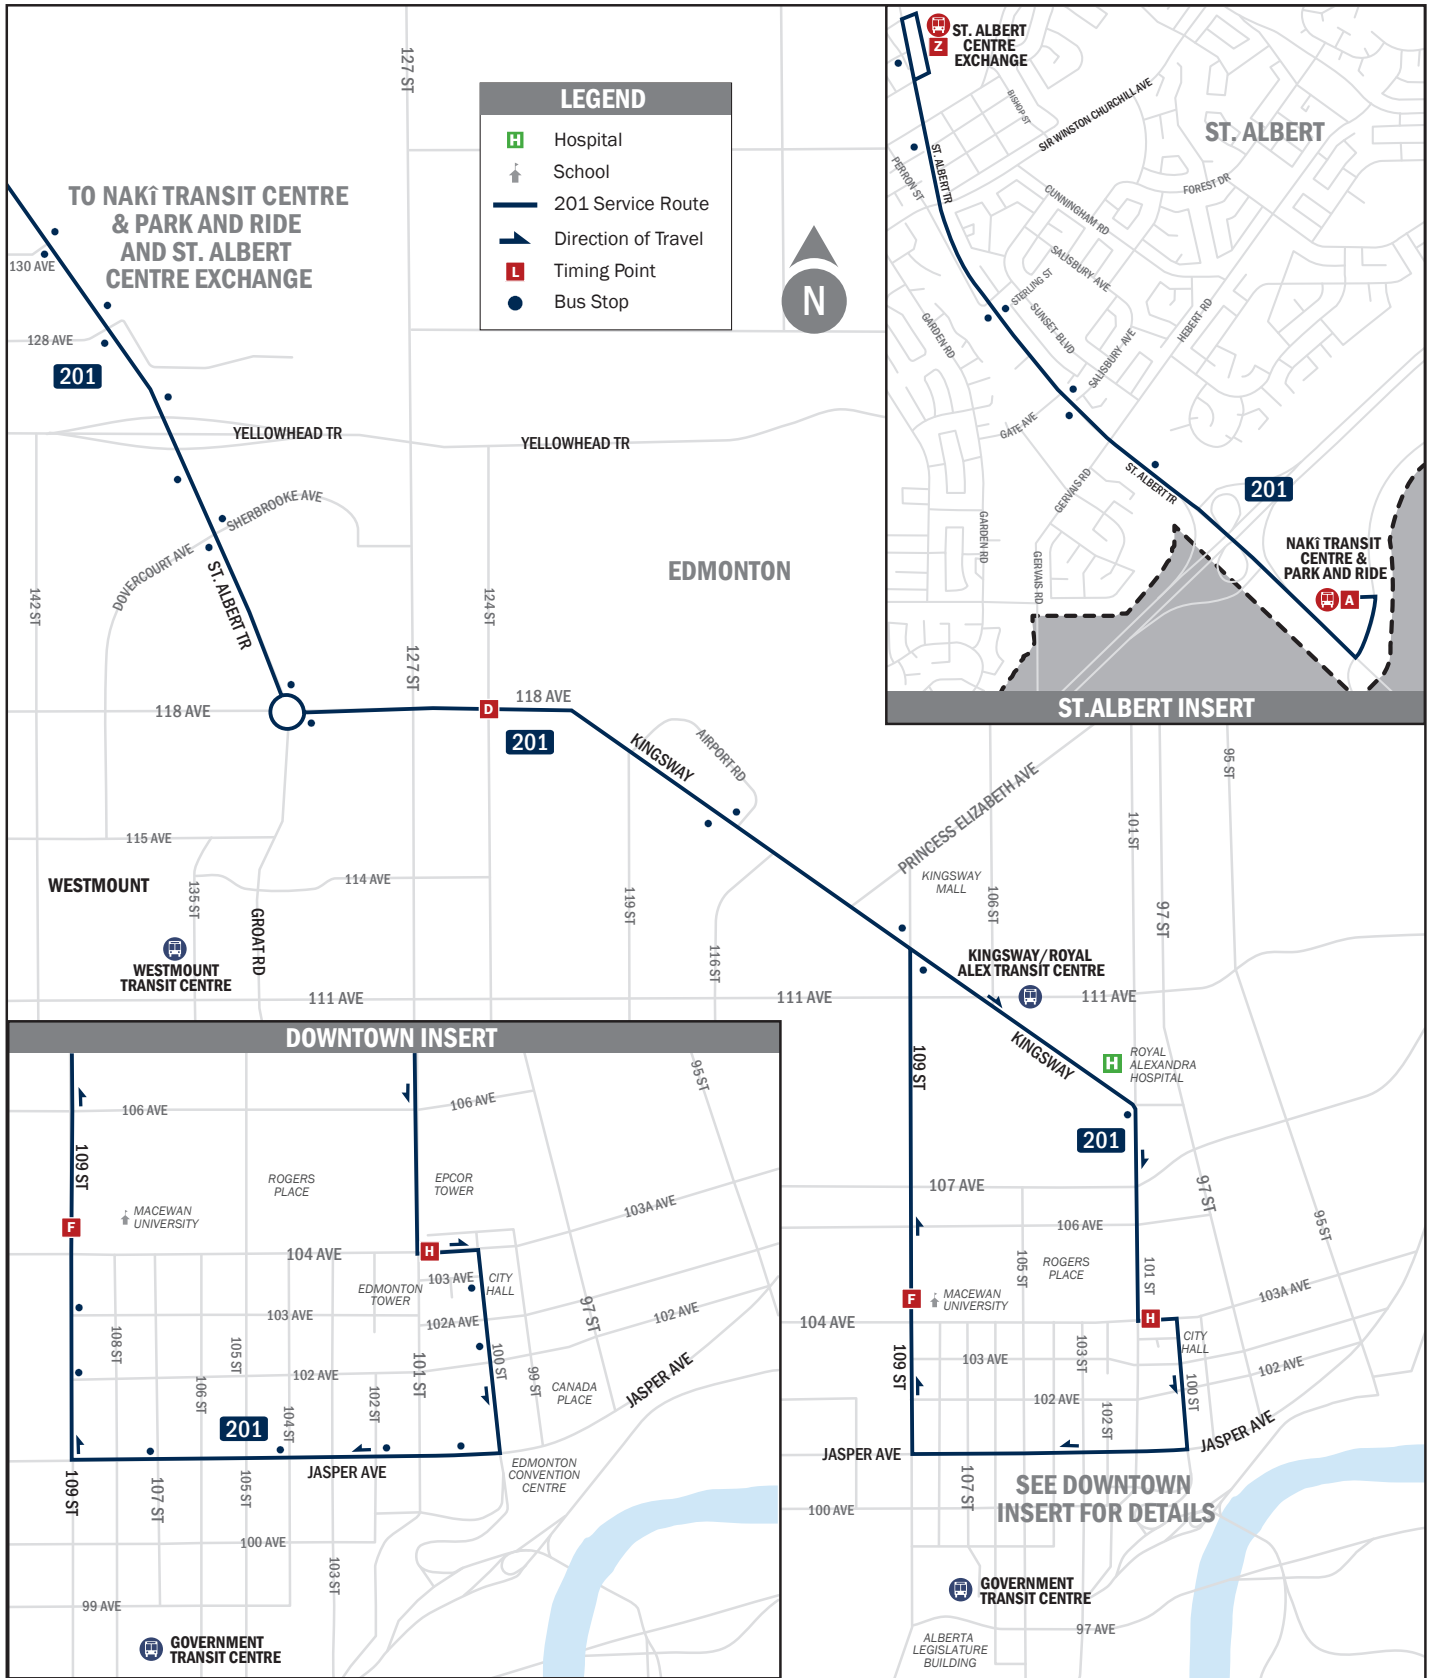

# ROUTE 201

St. Albert – Downtown Edmonton – MacEwan University

Spring/Summer 2026  
Effective April 26, 2026

# ROUTE 201 - SATURDAYS

St. Albert – Downtown Edmonton – MacEwan University

Spring/Summer 2026  
Effective April 26, 2026

	St. Albert Centre Exchange Departure	Nakí Transit Centre Arrival	Nakí Transit Centre Departure	118 Ave 124 St Eastbound	Edmonton Tower 103a Ave/101 St Eastbound	MacEwan 109 St/104 Ave Northbound	118 Ave 124 St Westbound	Nakí Transit Centre Arrival	Nakí Transit Centre Departure	St. Albert Centre Exchange Arrival
	Z	A	A	D	H	F	D	A	A	Z
AM	5:30	5:43	5:45	5:54	6:05	6:18	6:26	6:43	6:45	6:55
	6:30	6:43	6:45	6:54	7:05	7:18	7:26	7:43	7:45	7:55
	7:30	7:43	7:45	7:54	8:05	8:18	8:26	8:43	8:45	8:55
	8:30	8:43	8:45	8:54	9:05	9:18	9:26	9:43	9:45	9:55
	9:30	9:43	9:45	9:54	10:05	10:18	10:26	10:43	10:45	10:55
	10:30	10:43	10:45	10:54	11:05	11:18	11:26	11:43	11:45	11:55
	11:30	11:43	11:45	11:54	12:05	12:18	12:26	12:43	12:45	12:55
PM	12:30	12:43	12:45	12:54	1:05	1:18	1:26	1:43	1:45	1:55
	1:30	1:43	1:45	1:54	2:05	2:18	2:26	2:43	2:45	2:55
	2:30	2:43	2:45	2:54	3:05	3:18	3:26	3:43	3:45	3:55
	3:30	3:43	3:45	3:54	4:05	4:18	4:26	4:43	4:45	4:55
	4:30	4:43	4:45	4:54	5:05	5:18	5:26	5:43	5:45	5:55
	5:30	5:43	5:45	5:54	6:05	6:18	6:26	6:43	6:45	6:55
	6:30	6:43	6:45	6:54	7:05	7:18	7:26	7:43	7:45	7:55
	7:30	7:43	7:45	7:54	8:05	8:18	8:26	8:43	8:45	8:55
	8:30	8:43	8:45	8:54	9:05	9:18	9:26	9:43	9:45	9:55
	9:30	9:43	9:45	9:54	10:05	10:18	10:26	10:43	10:45	10:55
	10:30	10:43	10:45	10:54	11:05	11:18	11:26	11:43#		
	11:30	11:43	11:45	11:54	12:05	12:18	12:26	12:43#		

# On-Demand buses on standby at Nakí Transit Centre. No requirement to book an On-Demand trip via the app.