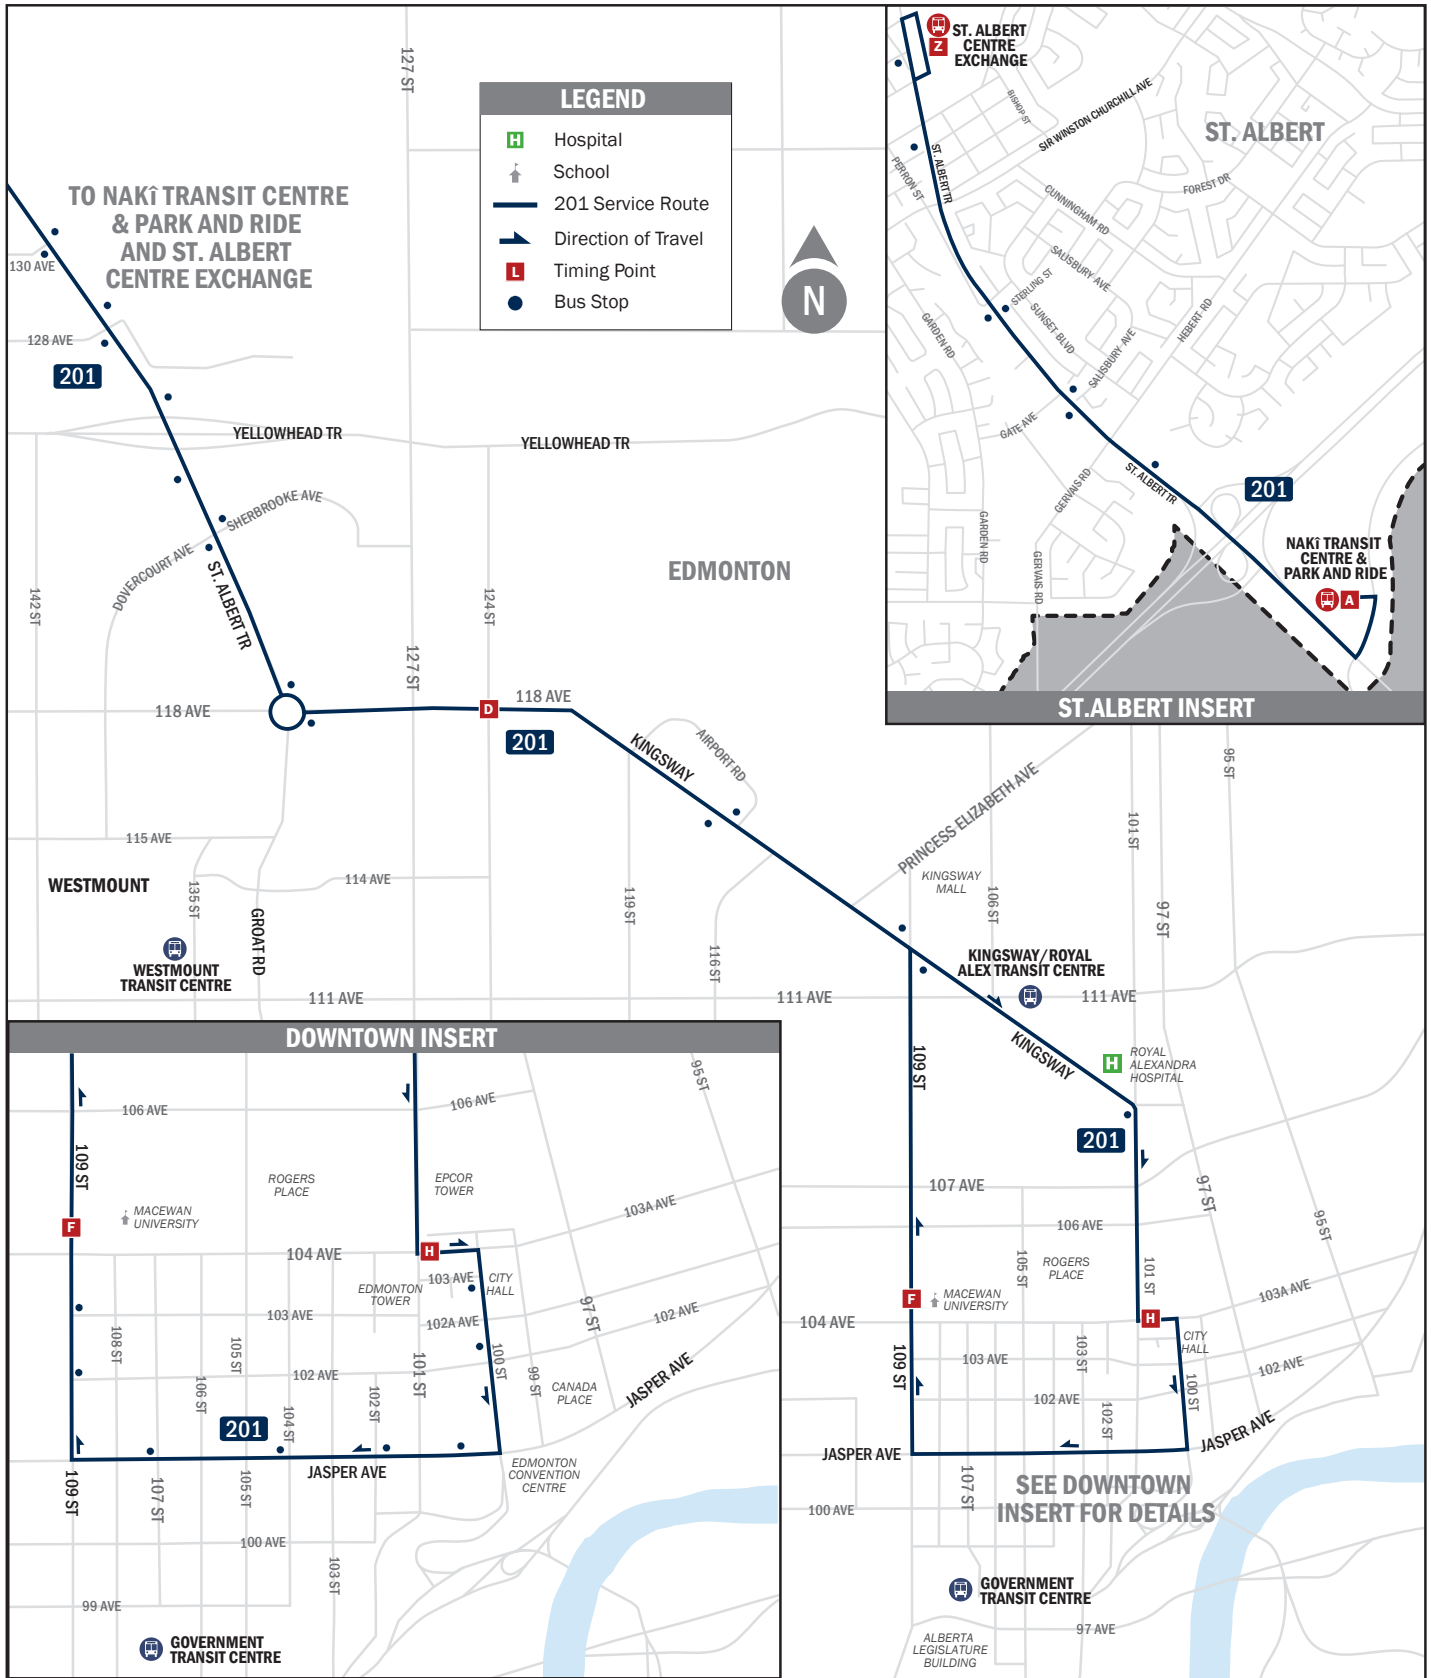

# ROUTE 201

St. Albert – Downtown Edmonton – MacEwan University

Spring/Summer 2026  
Effective April 26, 2026

# ROUTE 201 - SUNDAYS

St. Albert – Downtown Edmonton – MacEwan University

Spring/Summer 2026  
Effective April 26, 2026

	St. Albert Centre Exchange Departure	Nakî Transit Centre Departure	118 Ave 124 St Eastbound	Edmonton Tower 103a Ave/101 St Eastbound	MacEwan 109 St/104 Ave Northbound	118 Ave 124 St Westbound	Nakî Transit Centre Arrival	St. Albert Centre Exchange Arrival
	Z	A	D	H	F	D	A	Z
AM	5:35	5:45	5:54	6:05	6:18	6:26	6:43	6:53
	6:35	6:45	6:54	7:05	7:18	7:26	7:43	7:53
	7:35	7:45	7:54	8:05	8:18	8:26	8:43	8:53
	8:35	8:45	8:54	9:05	9:18	9:26	9:43	9:53
	9:35	9:45	9:54	10:05	10:18	10:26	10:43	10:53
	10:35	10:45	10:54	11:05	11:18	11:26	11:43	11:53
	11:35	11:45	11:54	12:05	12:18	12:26	12:43	12:53
PM	12:35	12:45	12:54	1:05	1:18	1:26	1:43	1:53
	1:35	1:45	1:54	2:05	2:18	2:26	2:43	2:53
	2:35	2:45	2:54	3:05	3:18	3:26	3:43	3:53
	3:35	3:45	3:54	4:05	4:18	4:26	4:43	4:53
	4:35	4:45	4:54	5:05	5:18	5:26	5:43	5:53
	5:35	5:45	5:54	6:05	6:18	6:26	6:43#	
	6:35	6:45	6:54	7:05	7:18	7:26	7:43#	

# On-Demand buses on standby at Nakî Transit Centre. No requirement to book an On-Demand trip via the app.