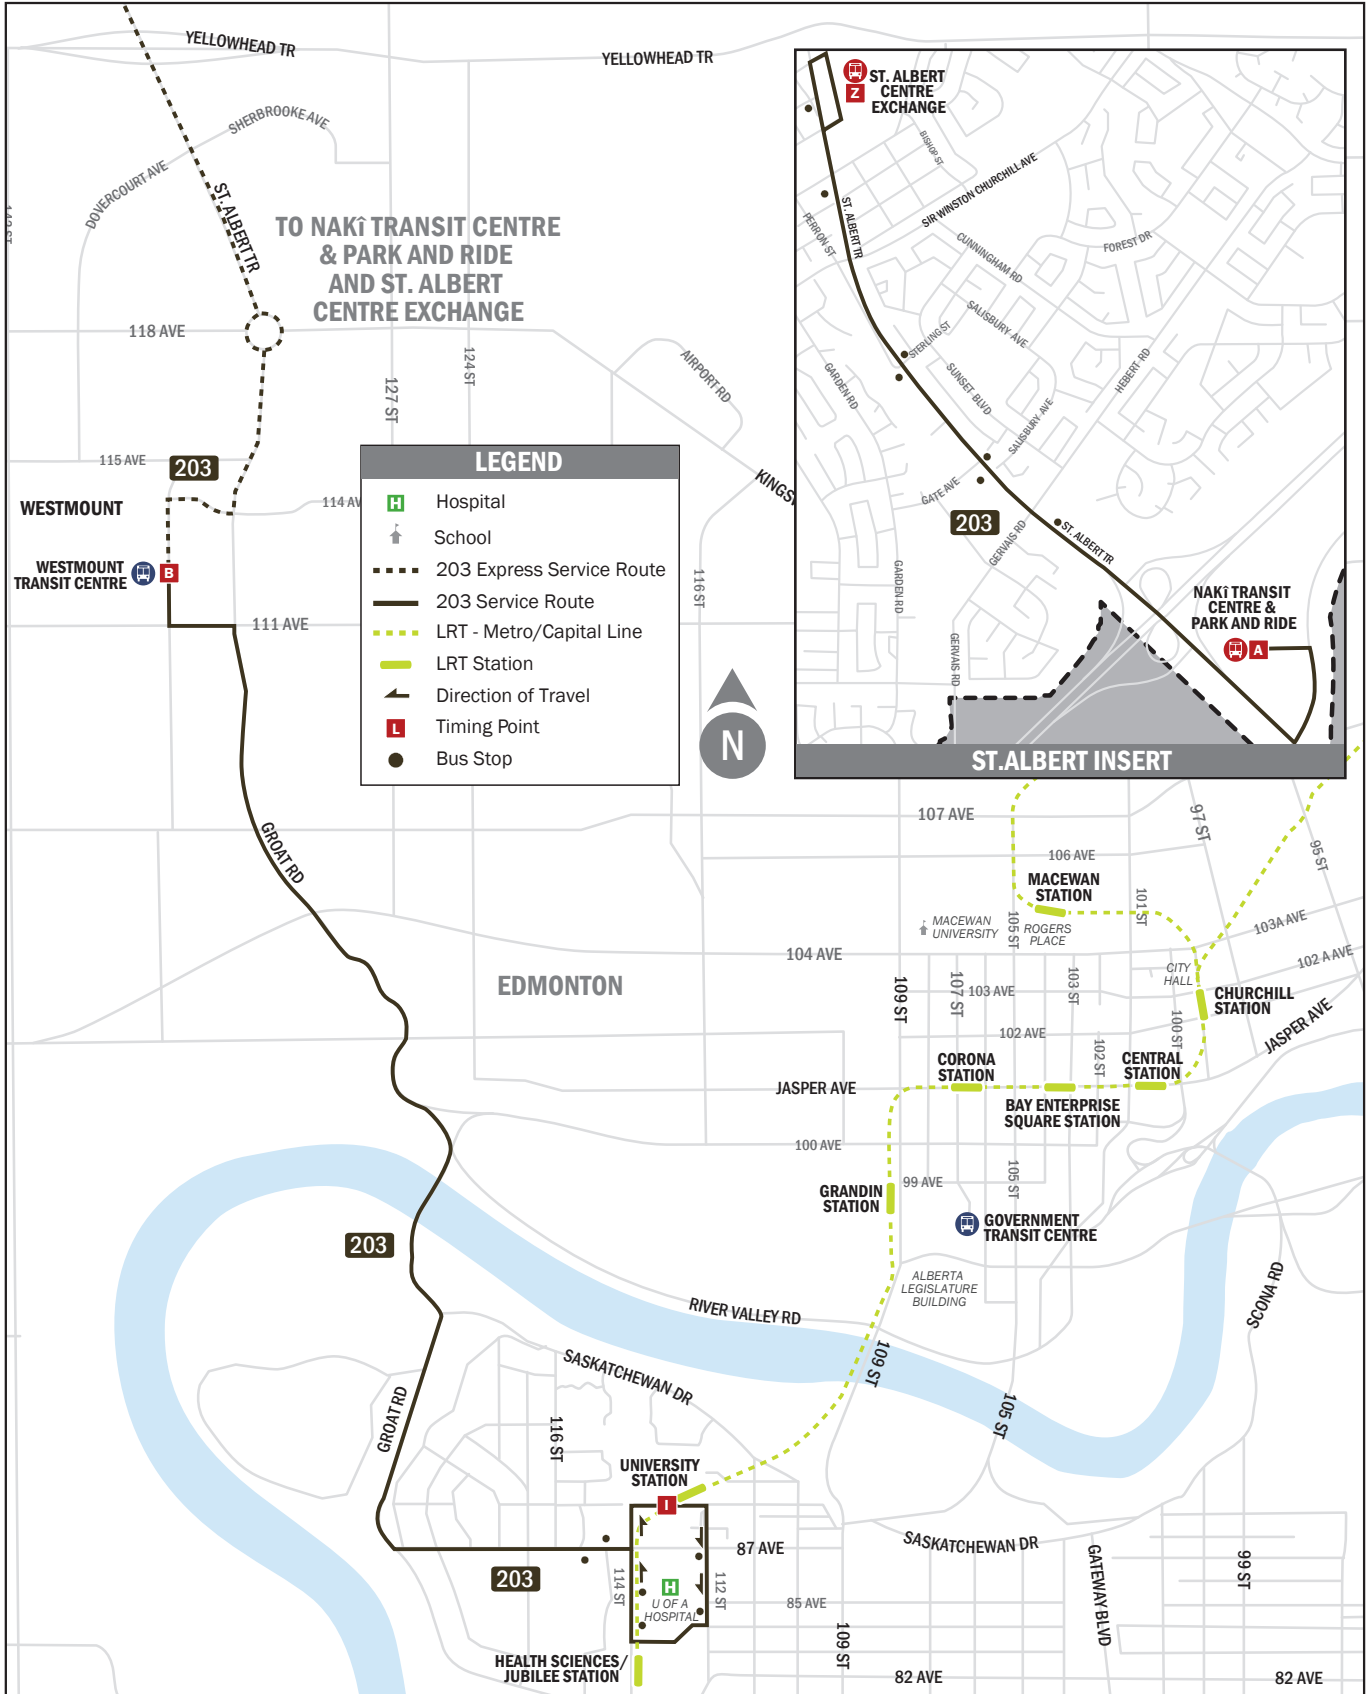

ROUTE 203 - WEEKDAYS

St. Albert - Westmount - University of Alberta

Spring/Summer 2026
Effective April 26, 2026

ROUTE 203 - SATURDAYS

St. Albert – Westmount – University of Alberta

Spring/Summer 2026
Effective April 26, 2026

St. Albert to Edmonton				Edmonton to St. Albert			
	Nakı Transit Centre Departure	Westmount Transit Centre - Bay I Southbound	University of Alberta Transit Centre Arrival		University of Alberta Transit Centre Departure	Westmount Transit Centre Northbound	Nakı Transit Centre Arrival
	A	B	I		I	B	A
AM	9:45	9:58	10:10	AM	10:13	10:26	10:43
	10:45	10:58	11:10		11:13	11:26	11:43
	11:45	11:58	12:10		12:13	12:26	12:43
PM	12:45	12:58	1:10	PM	1:13	1:26	1:43
	1:45	1:58	2:10		2:13	2:26	2:43
	2:45	2:58	3:10		3:13	3:26	3:43
	3:45	3:58	4:10		4:13	4:26	4:43
	4:45	4:58	5:10		5:13	5:26	5:43
	5:45	5:58	6:10		6:13	6:26	6:43