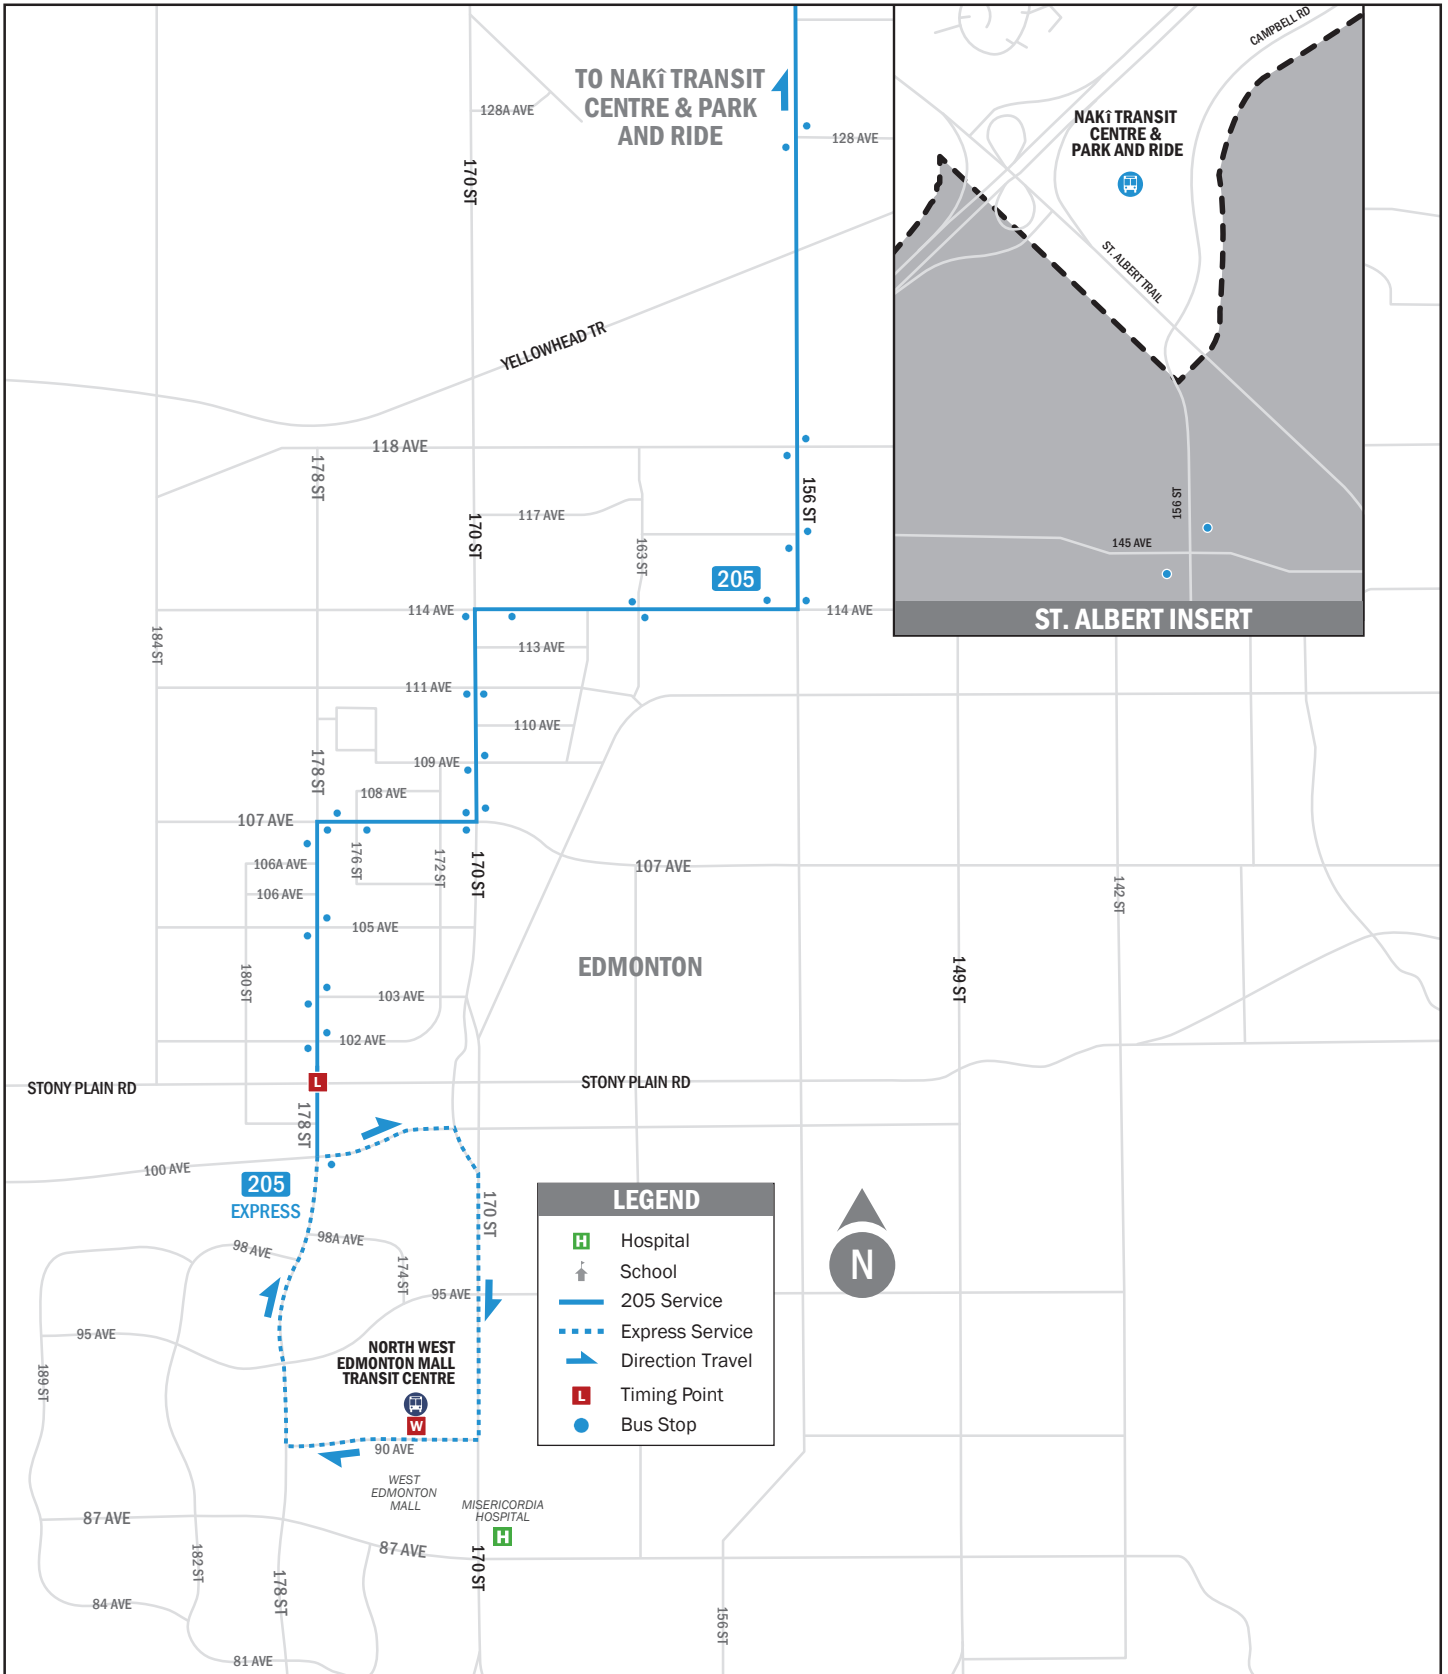

# ROUTE 205

St. Albert – West Edmonton Mall

Spring/Summer 2026  
Effective April 26, 2026

# ROUTE 205 - SATURDAYS

St. Albert – West Edmonton Mall

Spring/Summer 2026  
Effective April 26, 2026

St. Albert to Edmonton				Edmonton to St. Albert			
	Nakí Transit Centre Departure	178 St Stony Plain Rd Southbound	North West Edmonton Mall Transit Centre - Bay B Arrival		North West Edmonton Mall Transit Centre - Bay B Departure	178 St Stony Plain Rd Northbound	Nakí Transit Centre Arrival
	A	L	W		W	L	A
	9:45	10:04	10:13		10:15	10:17	10:43
	10:45	11:04	11:13		11:15	11:17	11:43
	11:45	12:04	12:13		12:15	12:17	12:43
PM	12:45	1:04	1:13	PM	1:15	1:17	1:43
	1:45	2:04	2:13		2:15	2:17	2:43
	2:45	3:04	3:13		3:15	3:17	3:43
	3:45	4:04	4:13		4:15	4:17	4:43
	4:45	5:04	5:13		5:15	5:17	5:43
	5:45	6:04	6:13		6:15	6:17	6:43