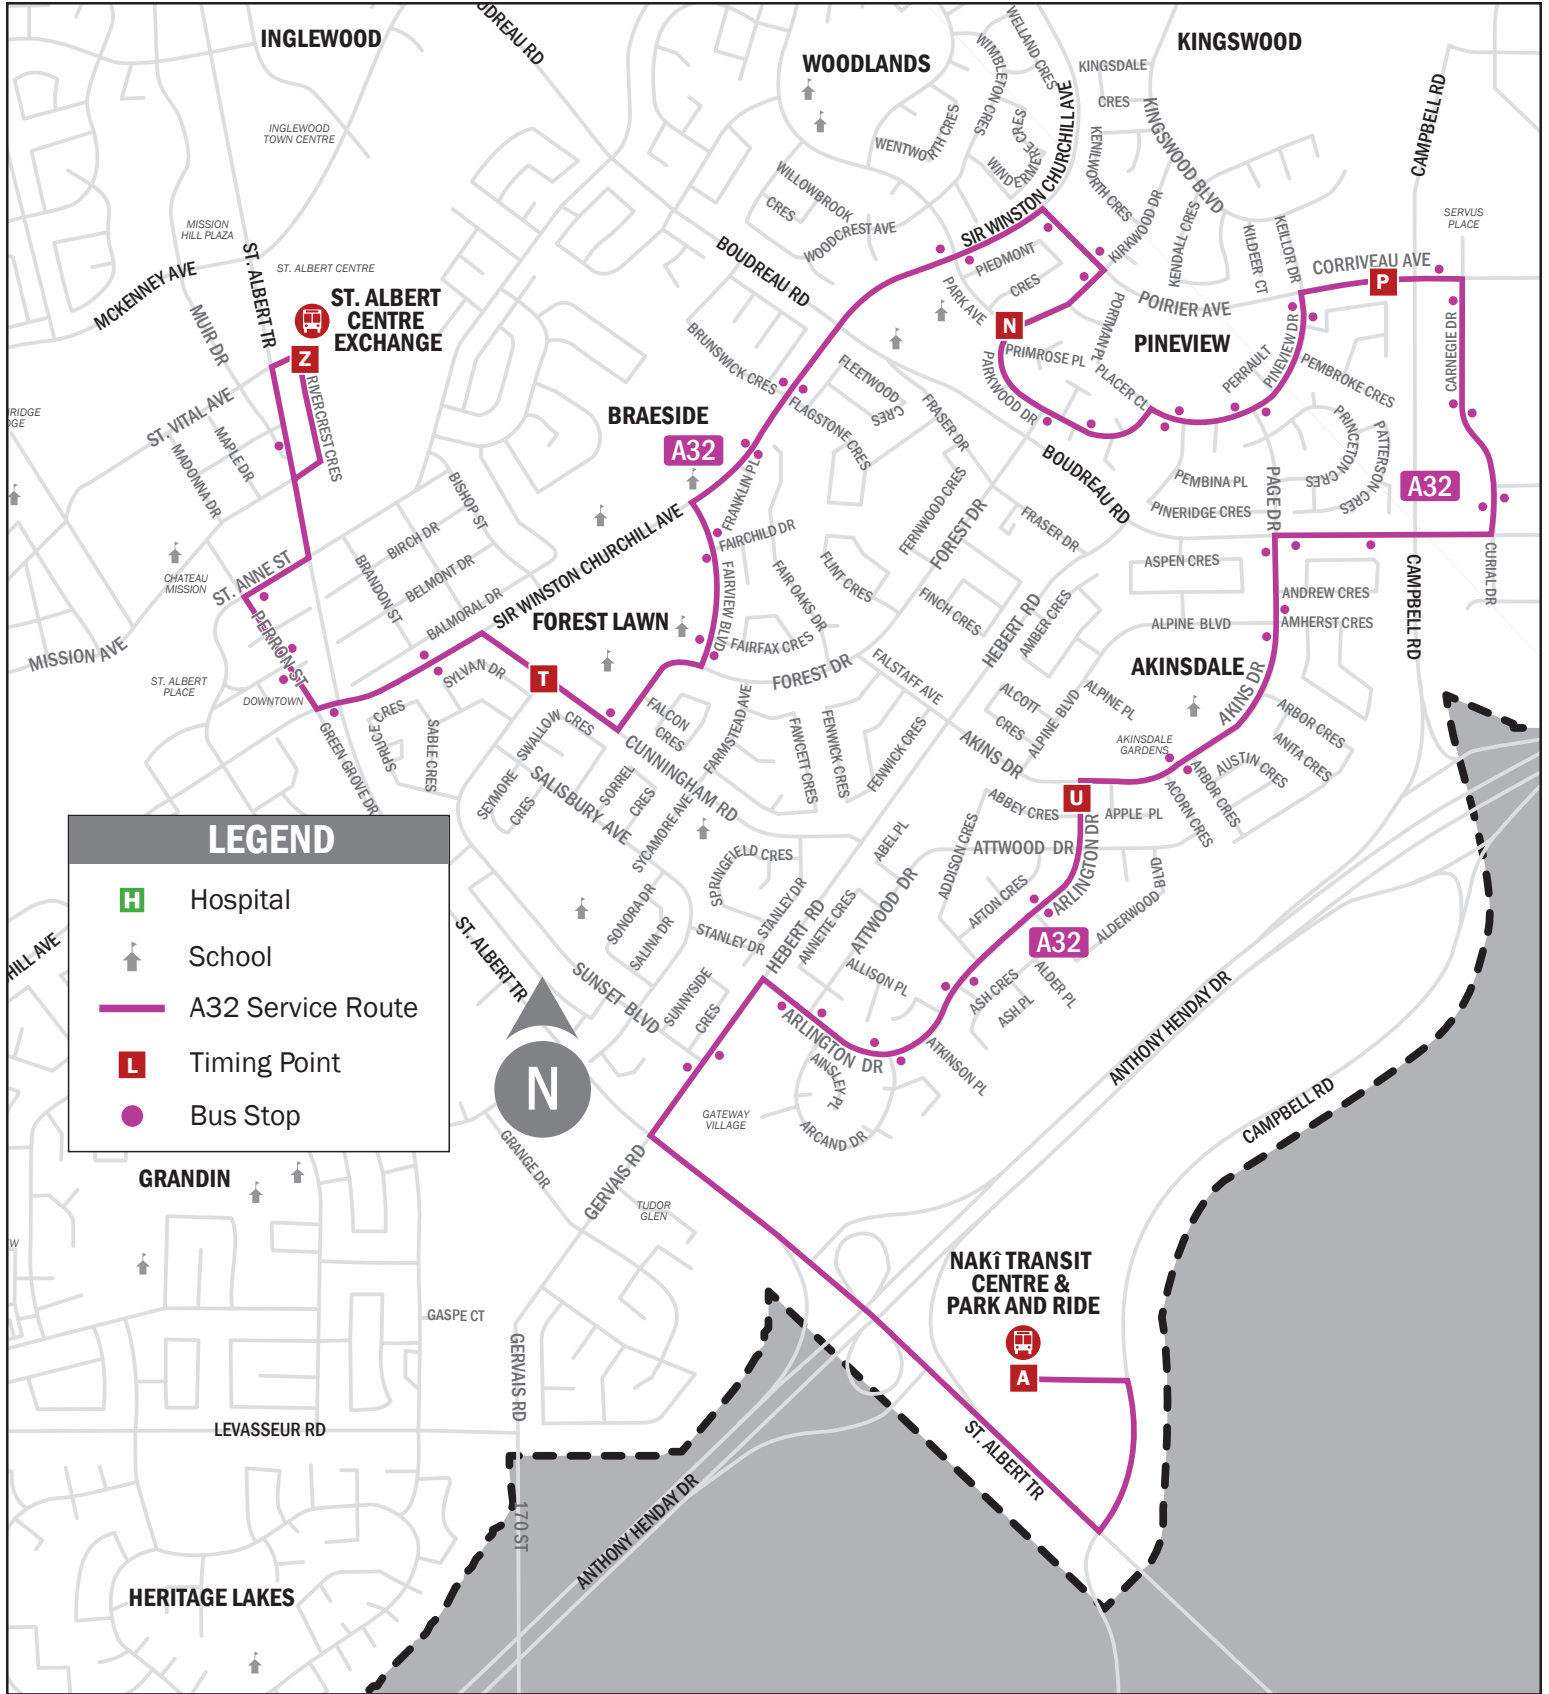

ROUTE A32

Akinsdale – Pineview – Forest Lawn – Campbell Business Park – Downtown St. Albert

ROUTE A32 – WEEKDAYS

Akinsdale – Pineview – Forest Lawn – Campbell Business Park – Downtown St. Albert

	Nakí Transit Centre Departure	Arlington Dr Akins Dr Northbound	Poirier Ave Campbell Rd Westbound	Parkwood Dr Park Ave Northbound	Cunningham Rd Sunset Blvd Westbound	St. Albert Centre Exchange Arrival		St. Albert Centre Exchange Departure	Cunningham Rd Sunset Blvd Eastbound	Parkwood Dr Park Ave Southbound	Poirier Ave Campbell Rd Eastbound	Arlington Dr Akins Dr Southbound	Nakí Transit Centre Arrival
	A	U	P	N	T	Z		Z	T	N	P	U	A
AM									5:32	5:37	5:39	5:43	5:57
	6:54	6:59	7:07	7:12	7:21	7:30	5:45	5:52	5:57	5:59	6:03	6:17	6:17
	7:28	7:32	7:41	7:46	7:55	8:04		6:12	6:17	6:19	6:23	6:37	6:37
	8:24	8:29	8:34	8:36	8:44	8:48		6:49	6:52	6:57	6:59	7:04	7:17
	9:22	9:27	9:33	9:35	9:43	9:48		7:45	7:47	7:55	7:57#		
	10:22	10:27	10:33	10:35	10:43	10:48		8:06	8:10	8:16	8:19#		
	11:22	11:27	11:33	11:35	11:42	11:48		8:50	8:53	9:00	9:02	9:07	9:18
								9:50	9:53	9:59	10:01	10:07	10:18
PM	12:22	12:27	12:33	12:35	12:42	12:48		10:50	10:53	10:59	11:01	11:07	11:18
	1:22	1:28	1:35	1:37	1:43	1:48		11:50	11:53	12:00	12:02	12:08	12:18
	2:22	2:29	2:36	2:38	2:44	2:48		12:50	12:53	12:57	12:59	1:05	1:18
	2:42	2:49	2:56	2:58	3:04	3:10		1:50	1:53	2:00	2:02	2:08	2:18
	3:18	3:25	3:32	3:34	3:40	3:46		2:50	2:55	3:01	3:03	3:07	3:18
	3:44	3:51	3:58	4:00	4:06	4:12		3:05	3:10	3:16	3:18	3:22	3:33
								3:50	3:55	4:00	4:02	4:08	4:18

Trip does not operate after June 30, 2022