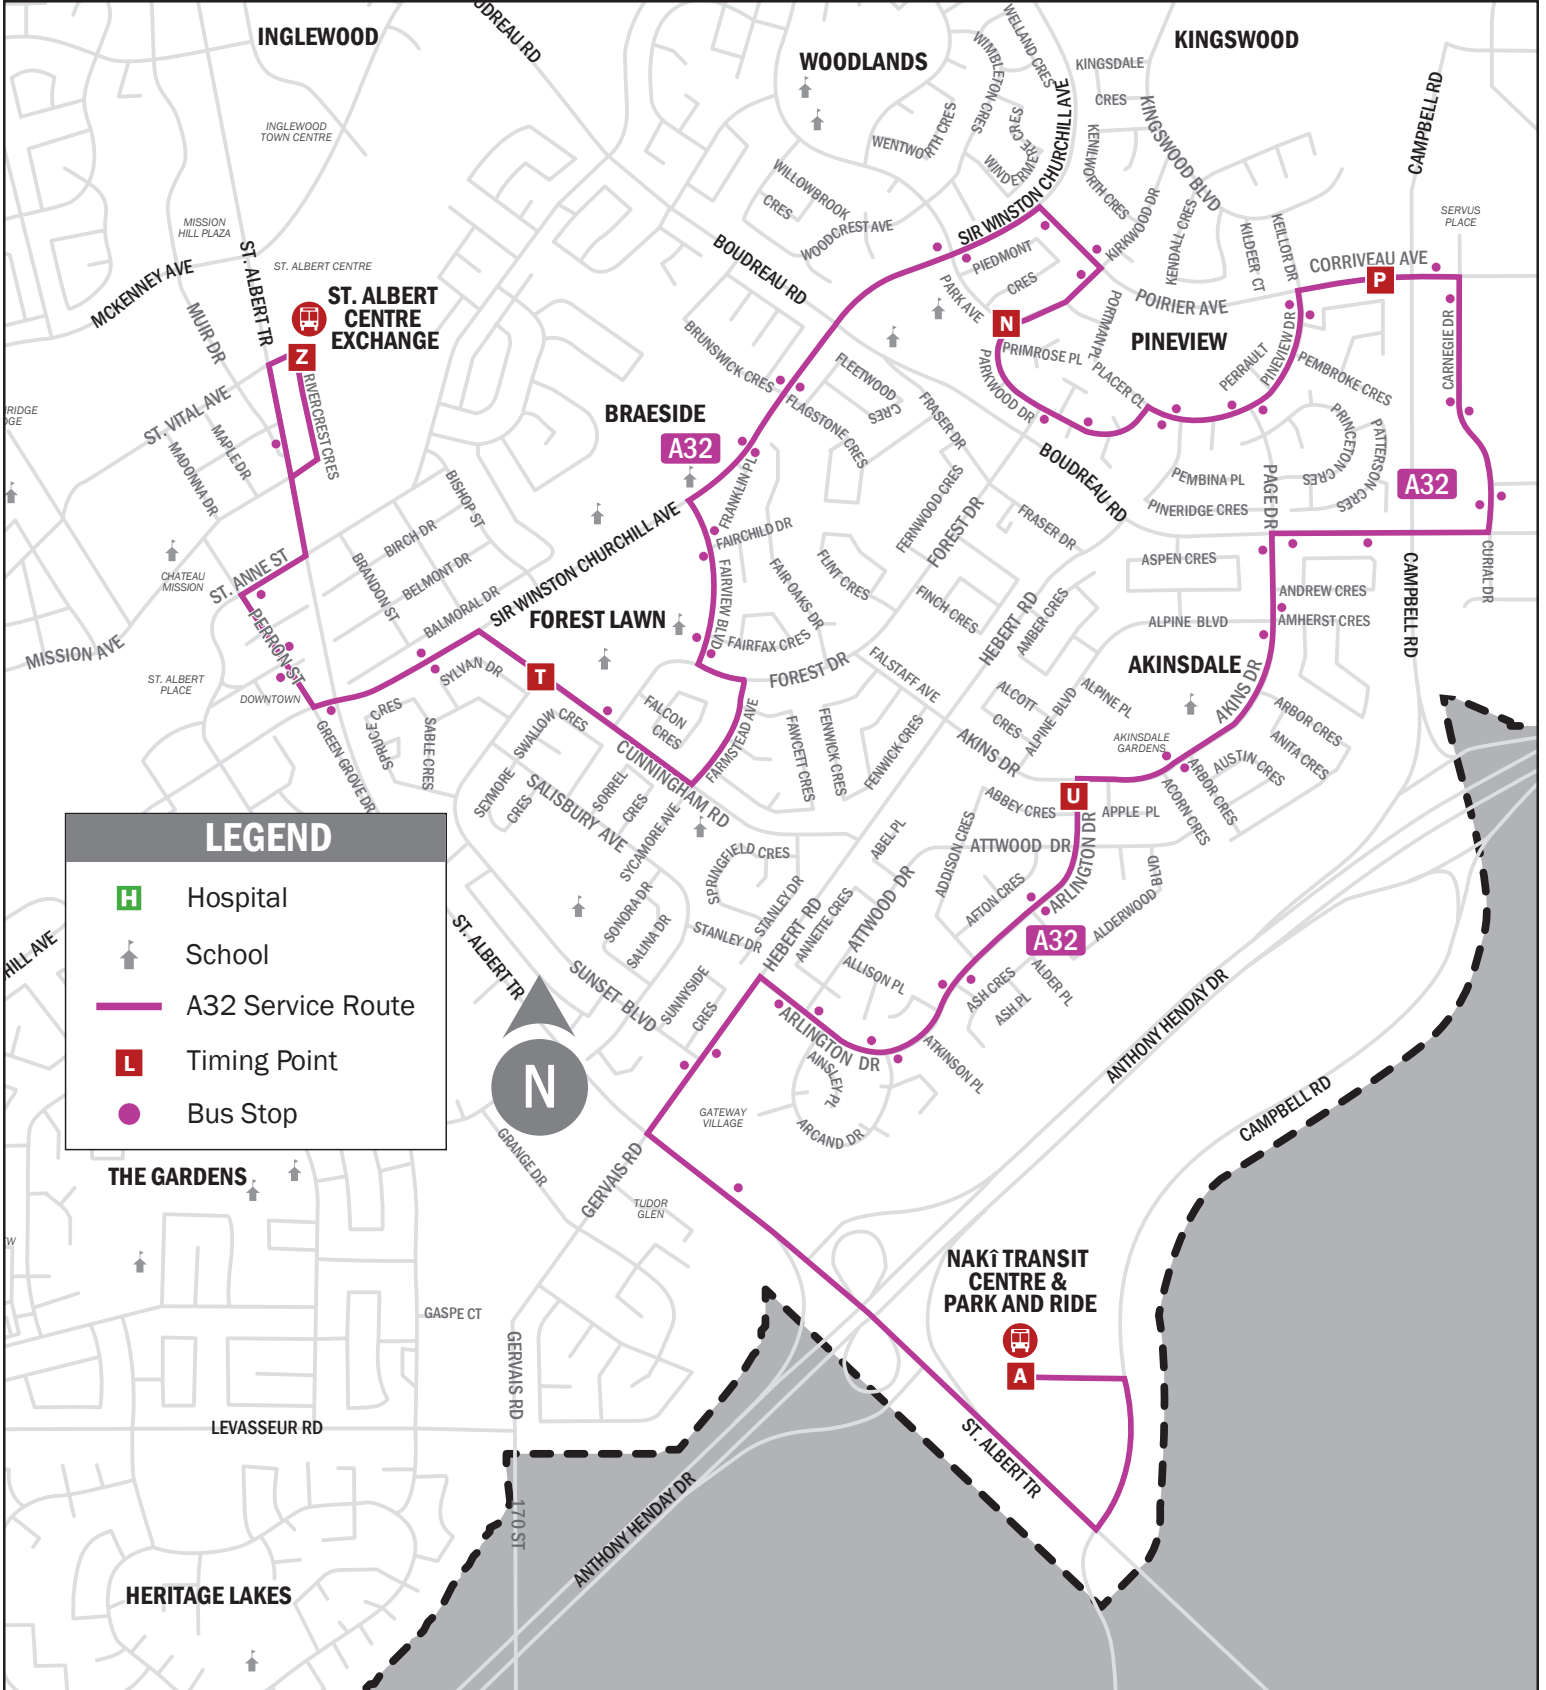

ROUTE A32

Akinsdale – Pineview – Forest Lawn – Campbell Business Park – Downtown St. Albert

Spring/Summer 2026
Effective April 26, 2026

ROUTE A32 - WEEKDAYS

Akinsdale – Pineview – Forest Lawn – Campbell Business Park – Downtown St. Albert

Spring/Summer 2026
Effective April 26, 2026

	Nakı Transit Centre Departure	Arlington Dr Akins Dr Northbound	Poirier Ave Campbell Rd Westbound	Parkwood Dr Park Ave Northbound	Cunningham Rd Sunset Blvd Westbound	St. Albert Centre Exchange Arrival		St. Albert Centre Exchange Departure	Cunningham Rd Sunset Blvd Eastbound	Parkwood Dr Park Ave Southbound	Poirier Ave Campbell Rd Eastbound	Arlington Dr Akins Dr Southbound	Nakı Transit Centre Arrival
	A	U	P	N	T	Z		Z	T	N	P	U	A
AM	6:59	7:04	7:12	7:17	7:26	7:35	AM	5:32	5:37	5:39	5:43	5:57	
	7:26	7:31	7:39	7:44	7:53	8:02		5:45	5:52	5:57	5:59	6:03	6:17
	8:23	8:28	8:33	8:35	8:43	8:54		6:12	6:17	6:19	6:23	6:37	
	9:22	9:27	9:33	9:35	9:43	9:53		6:44	6:47	6:52	6:54	6:59	7:17
	10:22	10:27	10:33	10:35	10:43	10:53		7:45	7:50	7:59	8:04		
	11:22	11:27	11:33	11:35	11:42	11:53		8:06	8:11	8:20	8:25		
	12:22	12:27	12:33	12:35	12:42	12:53		8:45	8:48	8:55	8:57	9:02	9:18
	1:22	1:28	1:35	1:37	1:43	1:53		9:45	9:48	9:54	9:56	10:02	10:18
	2:22	2:29	2:36	2:38	2:44	2:56		10:45	10:48	10:54	10:56	11:02	11:18
PM	2:42	2:49	2:56	2:58	3:04	3:13	11:45	11:48	11:55	11:57	12:03	12:18	
	3:19	3:26	3:36	3:38	3:44	3:55	12:45	12:48	12:52	12:54	1:00	1:18	
	3:44	3:51	3:58	4:00	4:06	4:15	1:45	1:48	1:55	1:57	2:03	2:18	
	4:31	4:38	4:45	4:47	4:53	5:02	2:35	2:40	2:48	2:51	2:59	3:18	
							2:59	3:04	3:14	3:17	3:25	3:38	
							3:20	3:25	3:30	3:32	3:38	4:00	
							3:45	3:50	3:55	3:57	4:03	4:18	