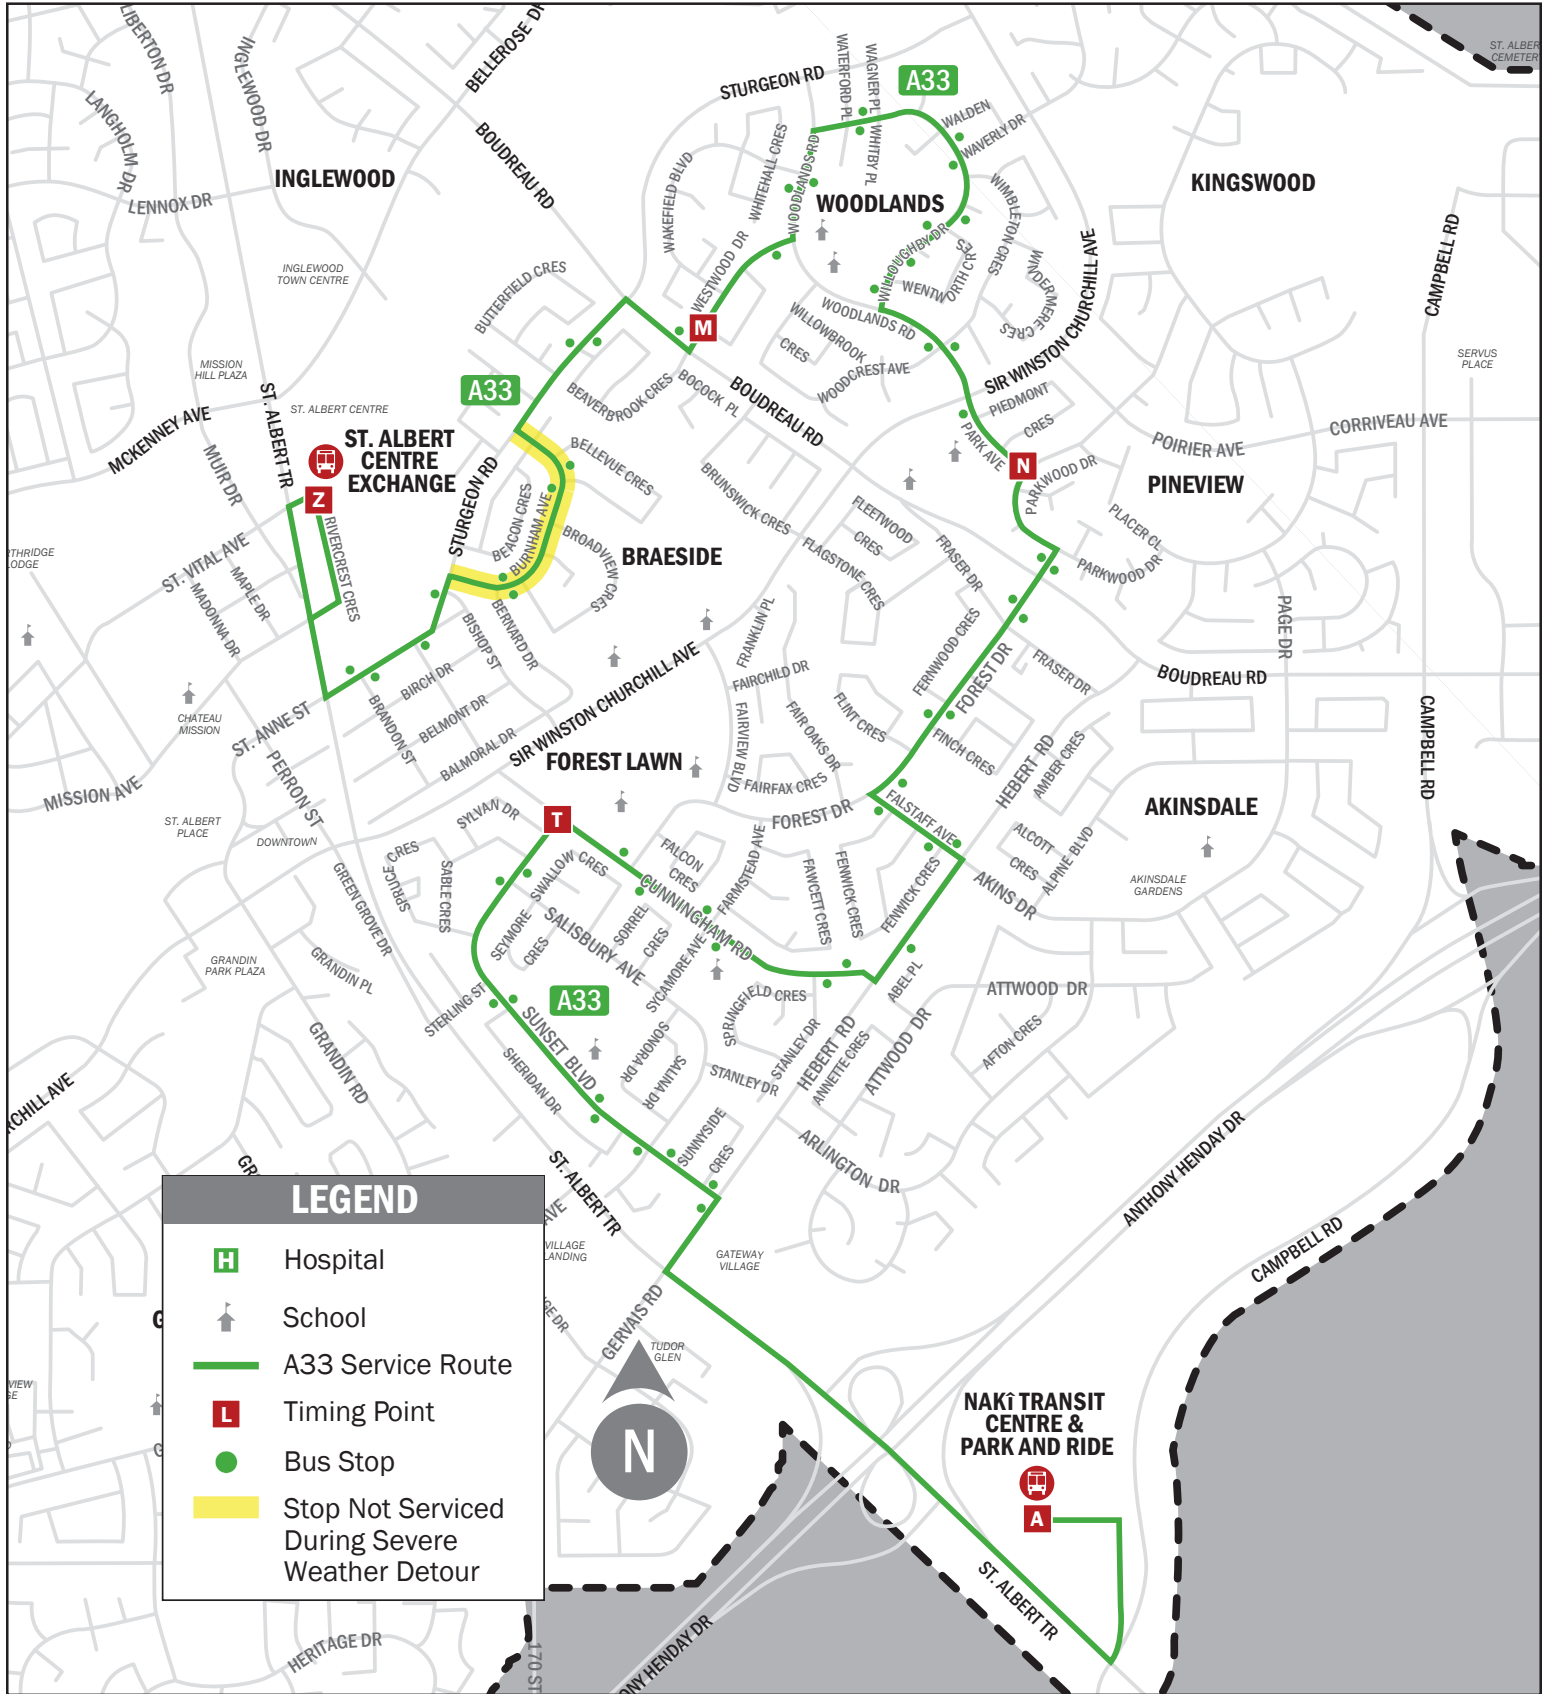

ROUTE A33

Sturgeon – Forest Lawn – Pineview – Woodlands – Braeside

ROUTE A33 – WEEKDAYS

Sturgeon – Forest Lawn – Pineview – Woodlands – Braeside

	Nakı Transit Centre Departure	Cunningham Rd Sunset Blvd Eastbound	Park Ave Parkwood Dr Westbound	Westwood Dr Wakefield Blvd Southbound	St. Albert Centre Exchange Arrival		St. Albert Centre Exchange Departure	Westwood Dr Windsor Cres Northbound	Parkwood Dr Park Ave Southbound	Sunset Blvd Cunningham Rd Southbound	Nakı Transit Centre Arrival
	A	T	N	M	Z		Z	M	N	T	A
AM			5:32	5:36	5:42						
			5:53	5:57	6:03						
			6:12	6:16	6:22						
			6:32	6:36	6:42						
			6:52	6:56	7:02						
	6:55	7:00	7:06	7:10	7:22						
			7:31	7:35	7:42						
			7:51	7:55	8:02						
			8:06	8:11	8:23						
	8:24	8:29	8:35	8:40	8:48		8:50	8:57	9:02	9:08	9:18
	9:22	9:28	9:35	9:40	9:48		9:50	9:57	10:01	10:08	10:18
10:22	10:28	10:35	10:40	10:48		10:50	10:57	11:02	11:08	11:18	
11:22	11:28	11:36	11:41	11:48		11:50	11:58	12:03	12:10	12:18	
PM	12:22	12:27	12:33	12:38	12:48		12:50	12:56	1:01	1:07	1:18
	1:22	1:27	1:33	1:38	1:48		1:50	1:56	2:00	2:04	2:18
	2:22	2:27	2:33	2:38	2:48		2:50	2:56	3:00	3:06	3:18
	2:42	2:47	2:53	2:58	3:10		3:05	3:11	3:15	3:21	3:33
	3:18	3:25	3:31	3:35	3:46		3:50	3:56	4:01	4:09	4:18
	3:44	3:51	3:57	4:01	4:12		4:16	4:23	4:27		
			4:27	4:31	4:42		4:36	4:41	4:45		
			4:47	4:51	5:02		4:56	5:01	5:05		
			5:07	5:11	5:22		5:16	5:23	5:27		
			5:27	5:31	5:42		5:36	5:43	5:47		
			5:47	5:51	6:02		5:56	6:02	6:06		
		6:07	6:11	6:22		6:16	6:22	6:26			
		6:27	6:31	6:42							

See Route **A9** for additional trips