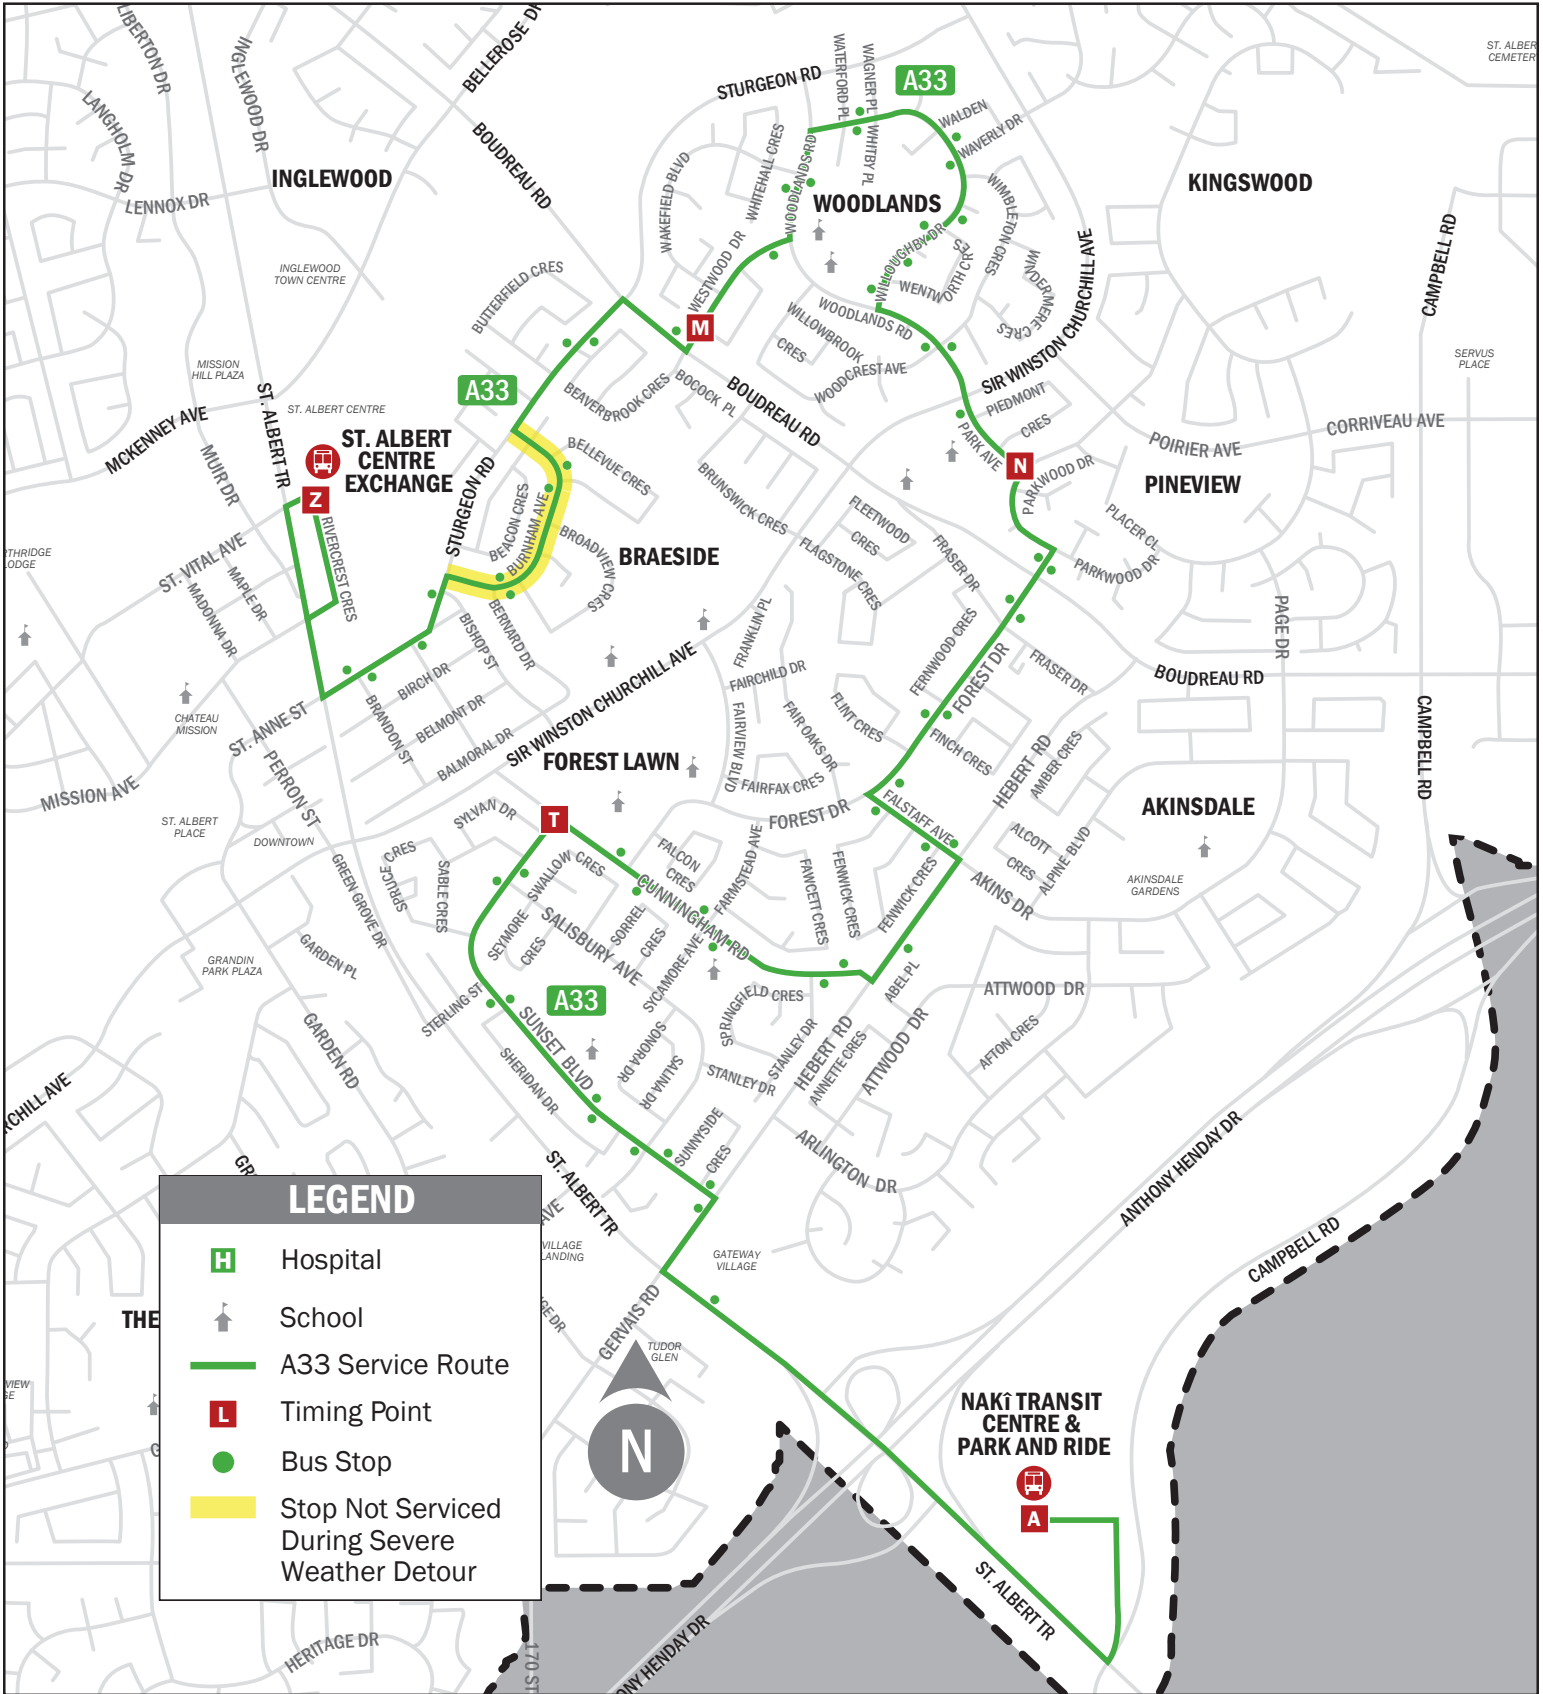

ROUTE A33

Sturgeon - Forest Lawn - Pineview - Woodlands - Braeside

Spring/Summer 2026
Effective April 26, 2026

LEGEND

- Hospital
- School
- A33 Service Route
- Timing Point
- Bus Stop
- Stop Not Serviced During Severe Weather Detour

ROUTE A33 - WEEKDAYS

Sturgeon – Forest Lawn – Pineview – Woodlands – Braeside

Spring/Summer 2026
Effective April 26, 2026

	Nakī Transit Centre Departure	Cunningham Rd Sunset Blvd Eastbound	Park Ave Parkwood Dr Westbound	Westwood Dr Wakefield Blvd Southbound	St. Albert Centre Exchange Arrival		St. Albert Centre Exchange Departure	Westwood Dr Windsor Cres. Northbound	Parkwood Dr Park Ave Southbound	Sunset Blvd Cunningham Rd Southbound	Nakī Transit Centre Arrival
	A	T	N	M	Z		Z	M	N	T	A
AM			5:53	5:57	6:03						
			6:32	6:36	6:42						
			6:52	6:56	7:02						
	6:55	7:00	7:06	7:10	7:22						
			7:31	7:35	7:42						
	7:37	7:43	7:49	7:53	8:03						
			8:11	8:16	8:23						
	8:23	8:28	8:34	8:39	8:48		8:50	8:57	9:02	9:08	9:18
	9:22	9:28	9:35	9:40	9:48		9:50	9:57	10:01	10:08	10:18
	10:22	10:28	10:35	10:40	10:48		10:50	10:57	11:02	11:08	11:18
11:22	11:28	11:36	11:41	11:48		11:50	11:58	12:03	12:10	12:18	
PM	12:22	12:27	12:33	12:38	12:48		12:50	12:56	1:01	1:07	1:18
	1:22	1:27	1:33	1:38	1:48		1:50	1:56	2:00	2:06	2:18
	2:22	2:27	2:33	2:38	2:48		2:50	2:56	3:00	3:06	3:18
	2:42	2:47	2:53	2:58	3:10		3:05	3:11	3:15	3:21	3:38
	3:18	3:25	3:31	3:35	3:46		3:50	3:56	4:01	4:09	4:18
	3:44	3:51	3:57	4:01	4:12		4:16	4:23	4:27		
			4:27	4:31	4:42		4:36	4:41	4:45		
			4:47	4:51	5:02		4:56	5:01	5:05		
			5:07	5:11	5:22		5:16	5:23	5:27		
			5:27	5:31	5:42		5:36	5:43	5:47		
			5:47	5:51	6:02		5:56	6:02	6:06		
							6:16	6:22	6:26		

See Route A9 for additional trips