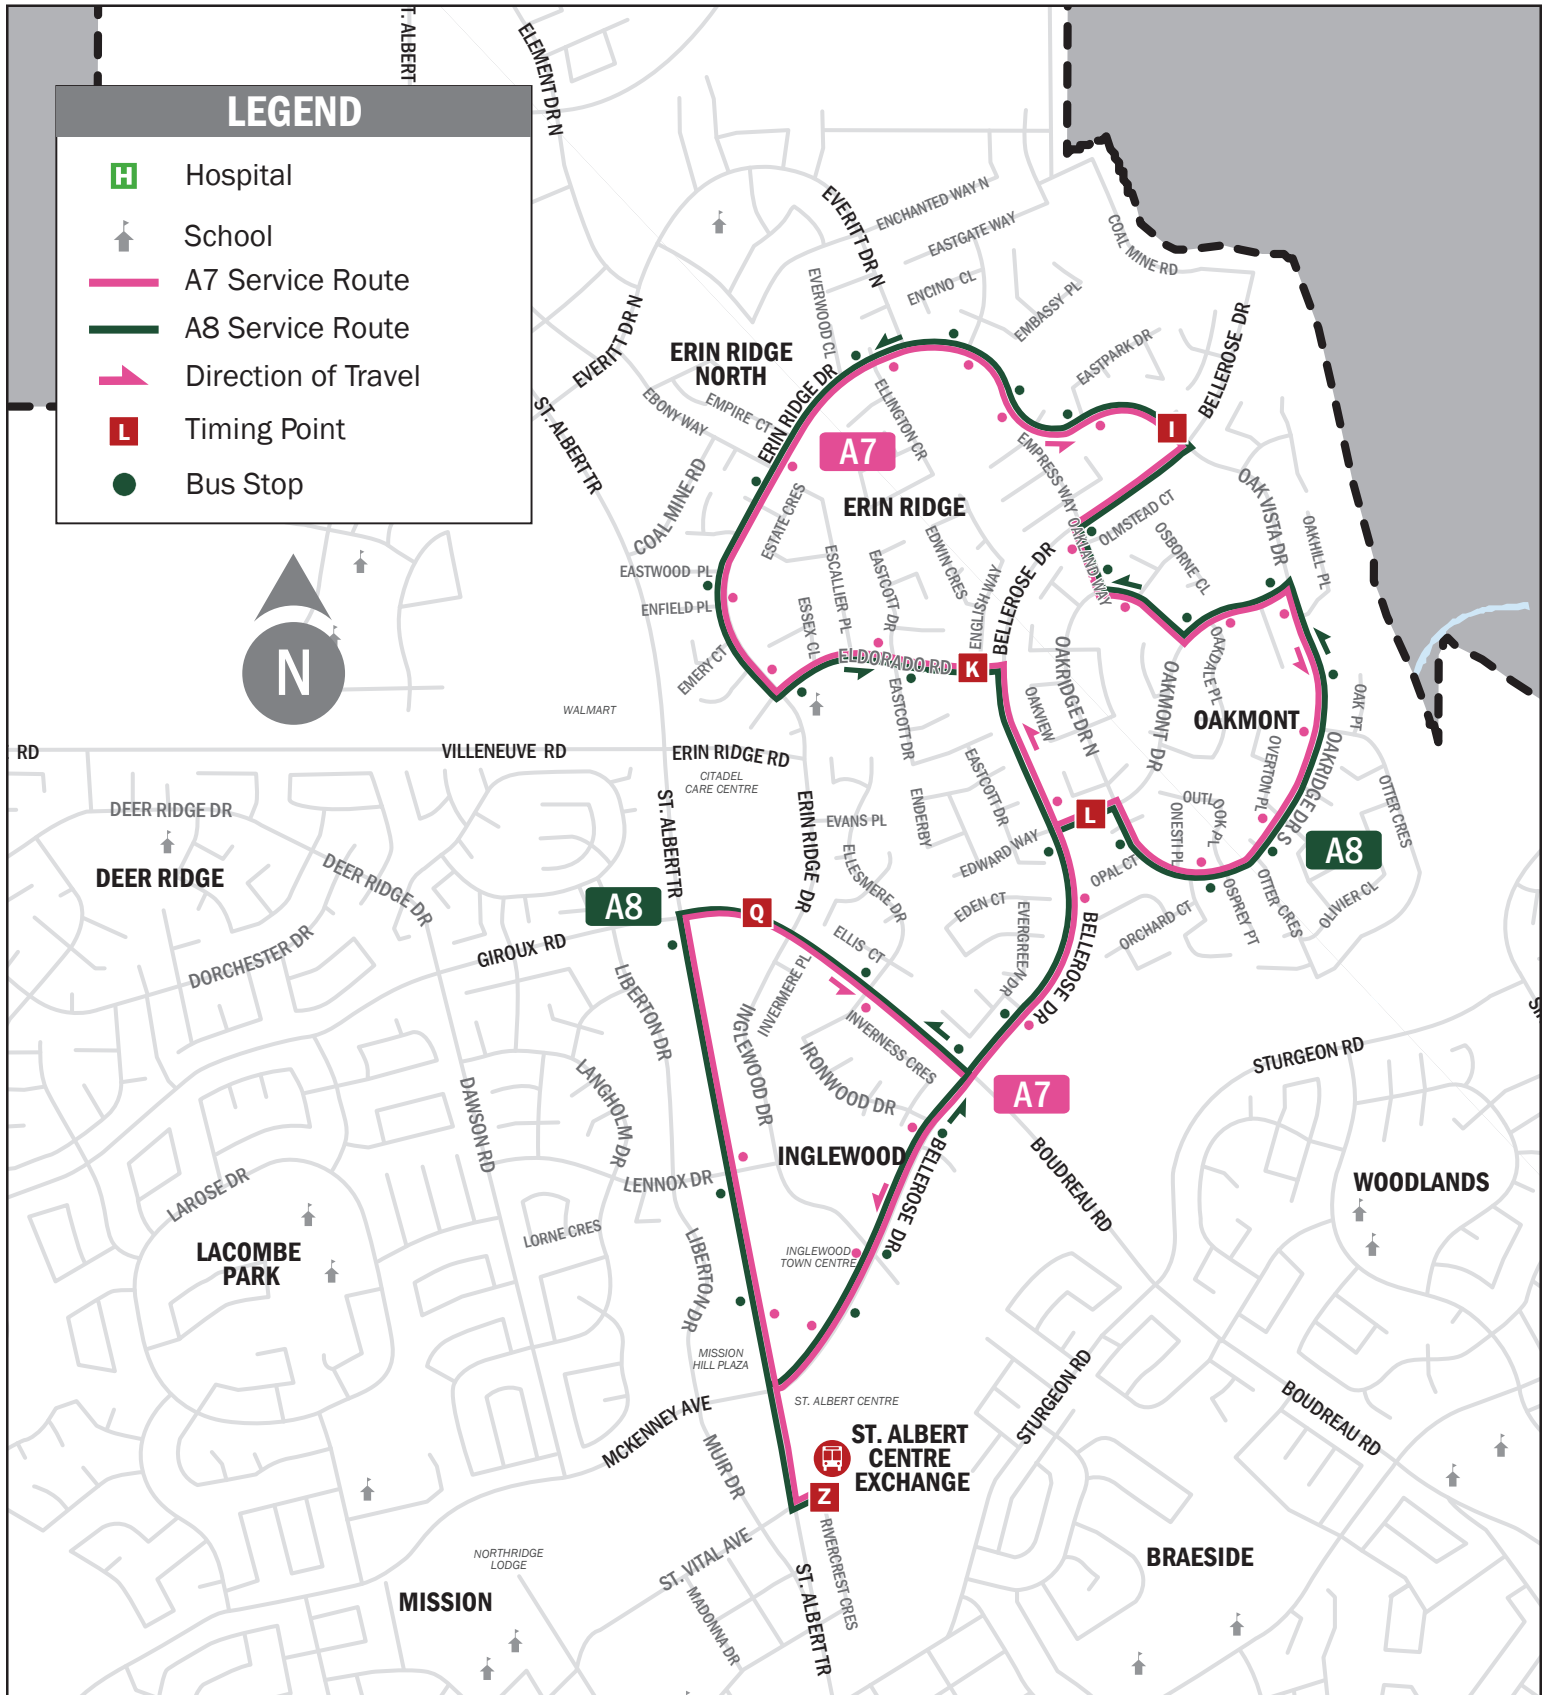

# ROUTE A7 | ROUTE A8

Erin Ridge – Oakmont – Sturgeon Hospital

## ROUTE A7 – WEEKDAYS

Sturgeon Hospital - Erin Ridge - Oakmont

	St. Albert Centre Exchange Departure	Boudreau Rd Summit Centre Eastbound	Eldorado Dr English Way Westbound	Erin Ridge Dr Bellerose Dr Eastbound	Oakmont Dr Oakridge Dr North Westbound	St. Albert Centre Exchange Arrival
	Z	Q	K	I	L	Z
AM			5:21	5:25	5:30	5:43
			5:41	5:45	5:50	6:03
			6:01	6:05	6:10	6:23
			6:21	6:25	6:30	6:43
			6:41	6:45	6:50	7:03
	6:55	6:58	7:01	7:05	7:10	7:23
	7:15	7:18	7:21	7:25	7:30	7:43
	7:35	7:38	7:41	7:45	7:50	8:03
	7:55	7:58	8:01	8:05	8:10	8:23
	8:35	8:38	8:41	8:45	8:50	9:03
	9:35	9:38	9:41	9:45	9:50	10:03
	10:35	10:38	10:41	10:45	10:50	11:03
11:35	11:38	11:41	11:45	11:50	12:03	
PM	12:35	12:38	12:41	12:45	12:50	1:03
	1:35	1:38	1:41	1:45	1:50	2:03

## ROUTE A8 – WEEKDAYS

Oakmont - Erin Ridge - Sturgeon Hospital

	St. Albert Centre Exchange Departure	Oakmont Dr Oakridge Dr Eastbound	Erin Ridge Dr Bellerose Dr Westbound	Eldorado Rd English Way Eastbound	Boudreau Rd Sturgeon Hospital Westbound	St. Albert Centre Exchange Arrival
	Z	L	I	K	Q	Z
AM						
	8:37	8:41	8:45	8:49	8:52	9:02
	9:37	9:41	9:45	9:49	9:52	10:02
	10:37	10:41	10:45	10:49	10:52	11:02
	11:37	11:41	11:45	11:49	11:53	12:02
PM	12:37	12:41	12:45	12:49	12:53	1:02
	1:37	1:41	1:45	1:49	1:53	2:02
	2:37	2:41	2:45	2:49	2:53	3:02
	2:54	2:58	3:02	3:06	3:09	3:22
	3:34	3:38	3:42	3:46	3:49	4:02
	3:54	3:58	4:02	4:06	4:09	4:22
	4:14	4:18	4:22	4:26	4:29	4:42
	4:34	4:38	4:42	4:46	4:49	5:02
	4:54	4:58	5:02	5:06	5:09	5:22
	5:14	5:18	5:22	5:26	5:29	5:42
	5:34	5:38	5:42	5:46	5:49	6:02
	5:57	6:01	6:05	6:09	6:12	6:25
6:16	6:20	6:24	6:28	6:31	6:44	