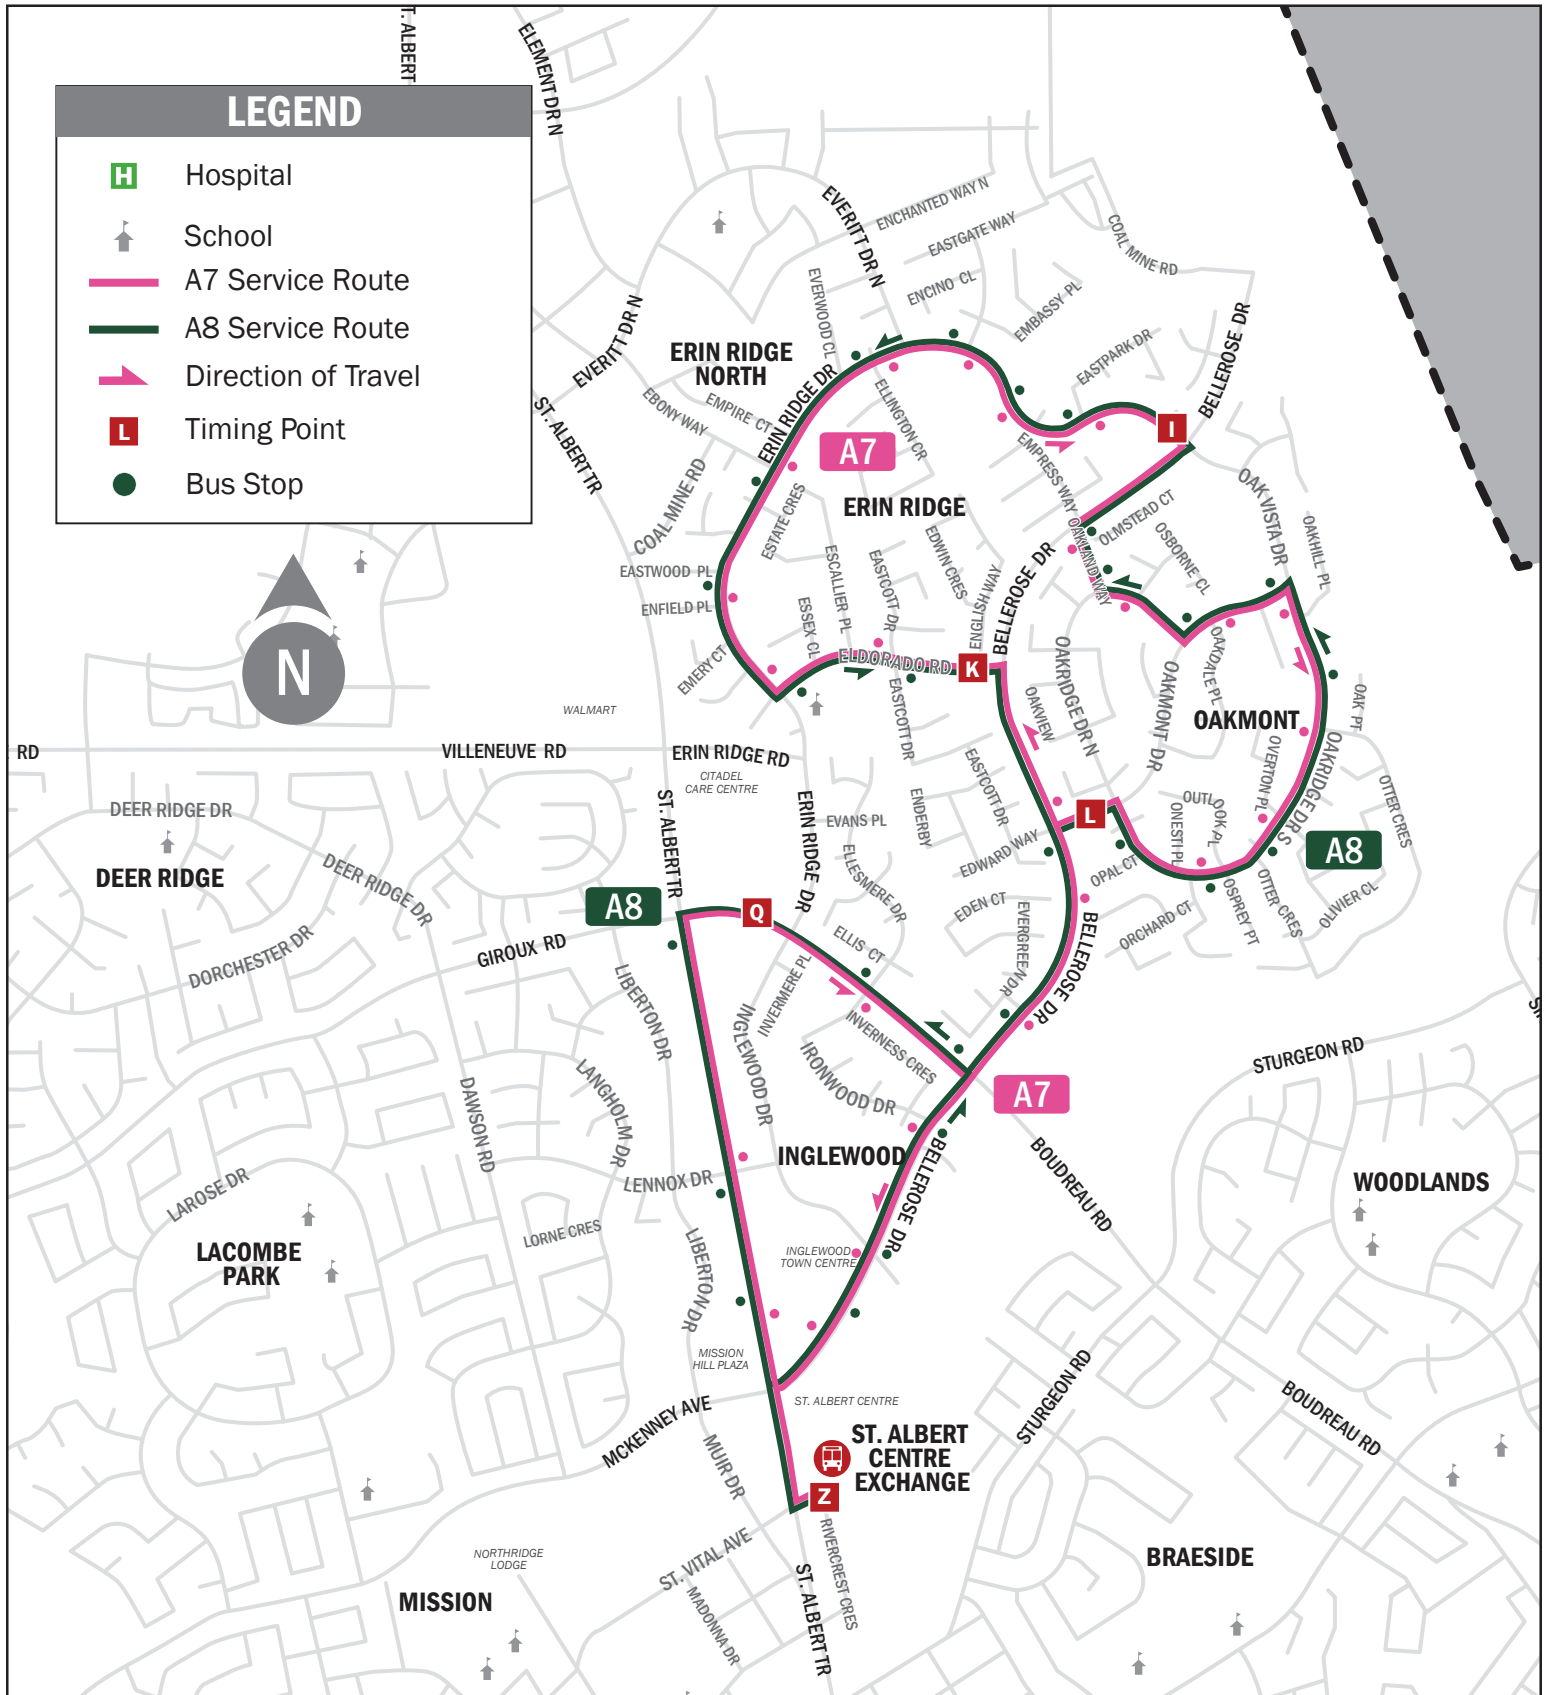

# ROUTE A7 | ROUTE A8

Erin Ridge – Oakmont – Sturgeon Hospital

Spring/Summer 2026  
Effective April 26, 2026

# ROUTE A7 - WEEKDAYS

Sturgeon Hospital - Erin Ridge - Oakmont

Spring/Summer 2026 – Effective April 26, 2026

	St. Albert Centre Exchange Departure	Boudreau Rd Summit Centre Eastbound	Eldorado Dr English Way Westbound	Erin Ridge Dr Bellerose Dr Eastbound	Oakmont Dr Oakridge Dr North Westbound	St. Albert Centre Exchange Arrival
	Z	Q	K	I	L	Z
AM			5:41	5:45	5:50	6:03
			6:01	6:05	6:10	6:23
			6:21	6:25	6:30	6:43
			6:41	6:45	6:50	7:03
	6:55	6:58	7:01	7:05	7:10	7:23
	7:15	7:18	7:21	7:25	7:30	7:43
	7:35	7:38	7:41	7:45	7:50	8:03
	7:55	7:58	8:01	8:05	8:10	8:23
	8:35	8:38	8:41	8:45	8:50	9:03
	9:35	9:38	9:41	9:45	9:50	10:03
	10:35	10:38	10:41	10:45	10:50	11:03
11:35	11:38	11:41	11:45	11:50	12:03	
PM	12:35	12:38	12:41	12:45	12:50	1:03
	1:35	1:38	1:41	1:45	1:50	2:03

# ROUTE A8 - WEEKDAYS

Oakmont - Erin Ridge - Sturgeon Hospital

Spring/Summer 2026 – Effective April 26, 2026

	St. Albert Centre Exchange Departure	Oakmont Dr Oakridge Dr Eastbound	Erin Ridge Dr Bellerose Dr Westbound	Eldorado Rd English Way Eastbound	Boudreau Rd Sturgeon Hospital Westbound	St. Albert Centre Exchange Arrival
	Z	L	I	K	Q	Z
AM						
	8:37	8:41	8:45	8:49	8:52	9:02
	9:37	9:41	9:45	9:49	9:52	10:02
	10:37	10:41	10:45	10:49	10:52	11:02
	11:37	11:41	11:45	11:49	11:53	12:02
PM	12:37	12:41	12:45	12:49	12:53	1:02
	1:37	1:41	1:45	1:49	1:53	2:02
	2:37	2:41	2:45	2:49	2:53	3:02
	2:58	3:02	3:06	3:10	3:13	3:26
	3:34	3:38	3:42	3:46	3:49	4:02
	3:54	3:58	4:02	4:06	4:09	4:22
	4:14	4:18	4:22	4:26	4:29	4:42
	4:35	4:39	4:43	4:47	4:50	5:03
	4:54	4:58	5:02	5:06	5:09	5:22
	5:16	5:20	5:24	5:28	5:31	5:43
	5:35	5:39	5:43	5:47	5:50	6:03
5:57	6:01	6:05	6:09	6:12	6:25	
6:16	6:20	6:24	6:28	6:31	6:44	