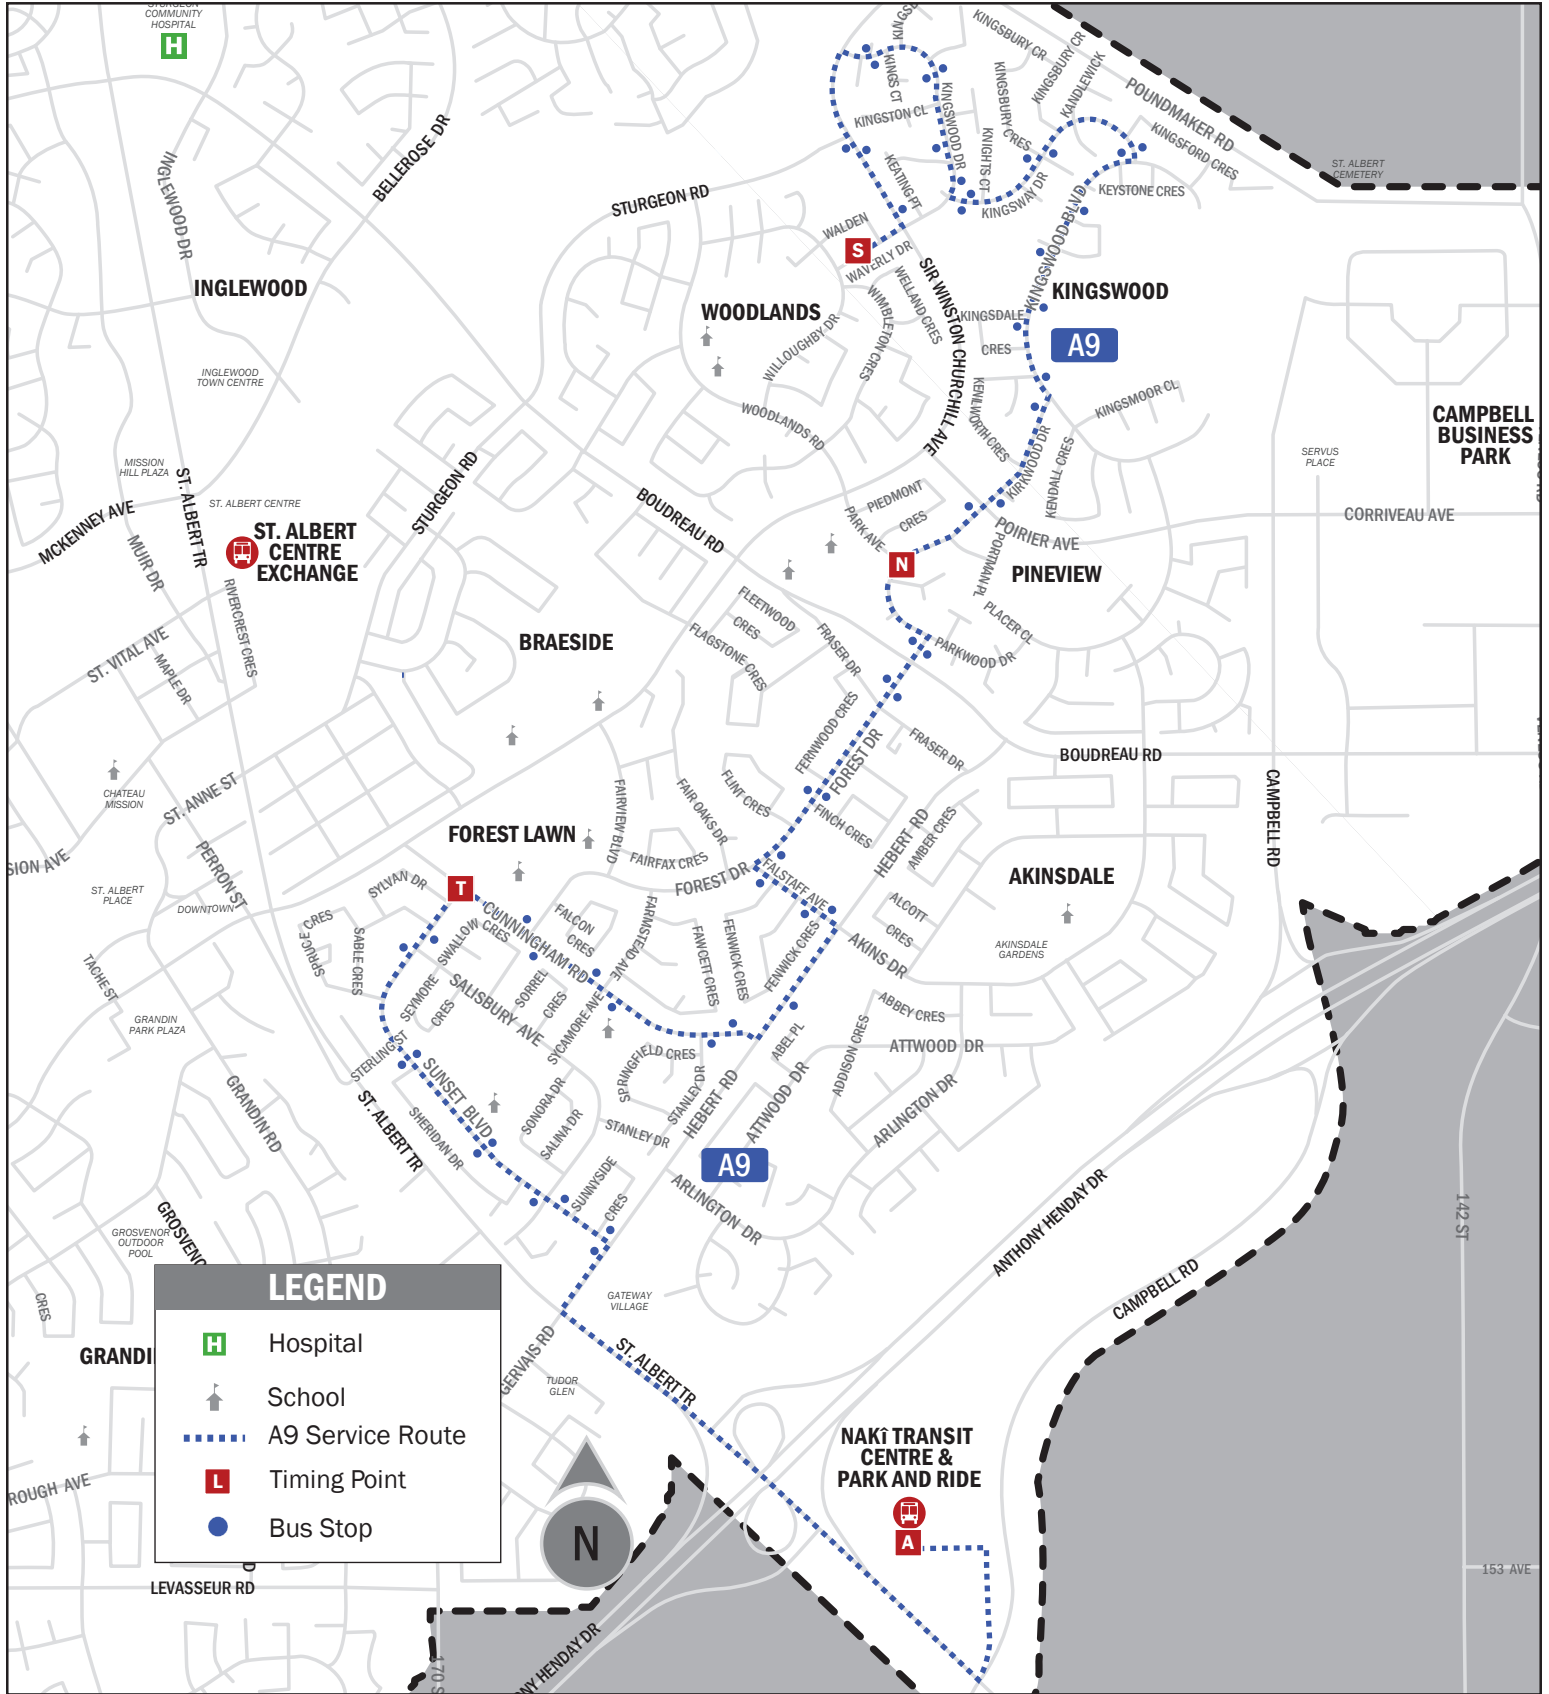

# ROUTE A9

Woodlands – Kingswood – Forest Lawn – Sturgeon

## ROUTE A9 - WEEKDAYS

Woodlands – Kingswood – Forest Lawn – Sturgeon

	Nakî Transit Centre Departure	Cunningham Rd Sunset Blvd Eastbound	Parkwood Dr Park Ave Northbound	Waverly Dr Sir Winston Churchill Ave Westbound		Waverly Dr Willoughby Dr Eastbound	Parkwood Dr Park Ave Southbound	Sunset Blvd Cunningham Rd Southbound	Nakî Transit Centre Arrival
	A	T	N	S		S	N	T	A
AM						5:34	5:39	5:45	5:57
						5:54	5:59	6:05	6:17
						6:14	6:19	6:25	6:37
						6:34	6:39	6:45	6:57
						6:54	6:59	7:05	7:17
						7:14	7:19	7:25	7:37
		7:01	7:07	7:14	7:24	7:34	7:39	7:45	7:57
		7:24	7:30	7:37	7:47	7:54	7:59	8:05	8:17
PM						8:14	8:19	8:25	8:37
		4:04	4:10	4:17	4:27	4:34	4:39	4:45	4:57
		4:24	4:30	4:37	4:47	4:54	4:59	5:05	5:17
		4:45	4:51	4:58	5:08	5:14	5:19	5:25	5:37
		5:04	5:10	5:17	5:27	5:34	5:39	5:45	5:57
		5:24	5:30	5:37	5:47	5:54	5:59	6:05	6:17
		5:45	5:51	5:58	6:08	6:14	6:19	6:25	6:37
		6:06	6:12	6:19	6:29				
	6:26	6:32	6:39	6:49					

See Route **A33** for additional trips