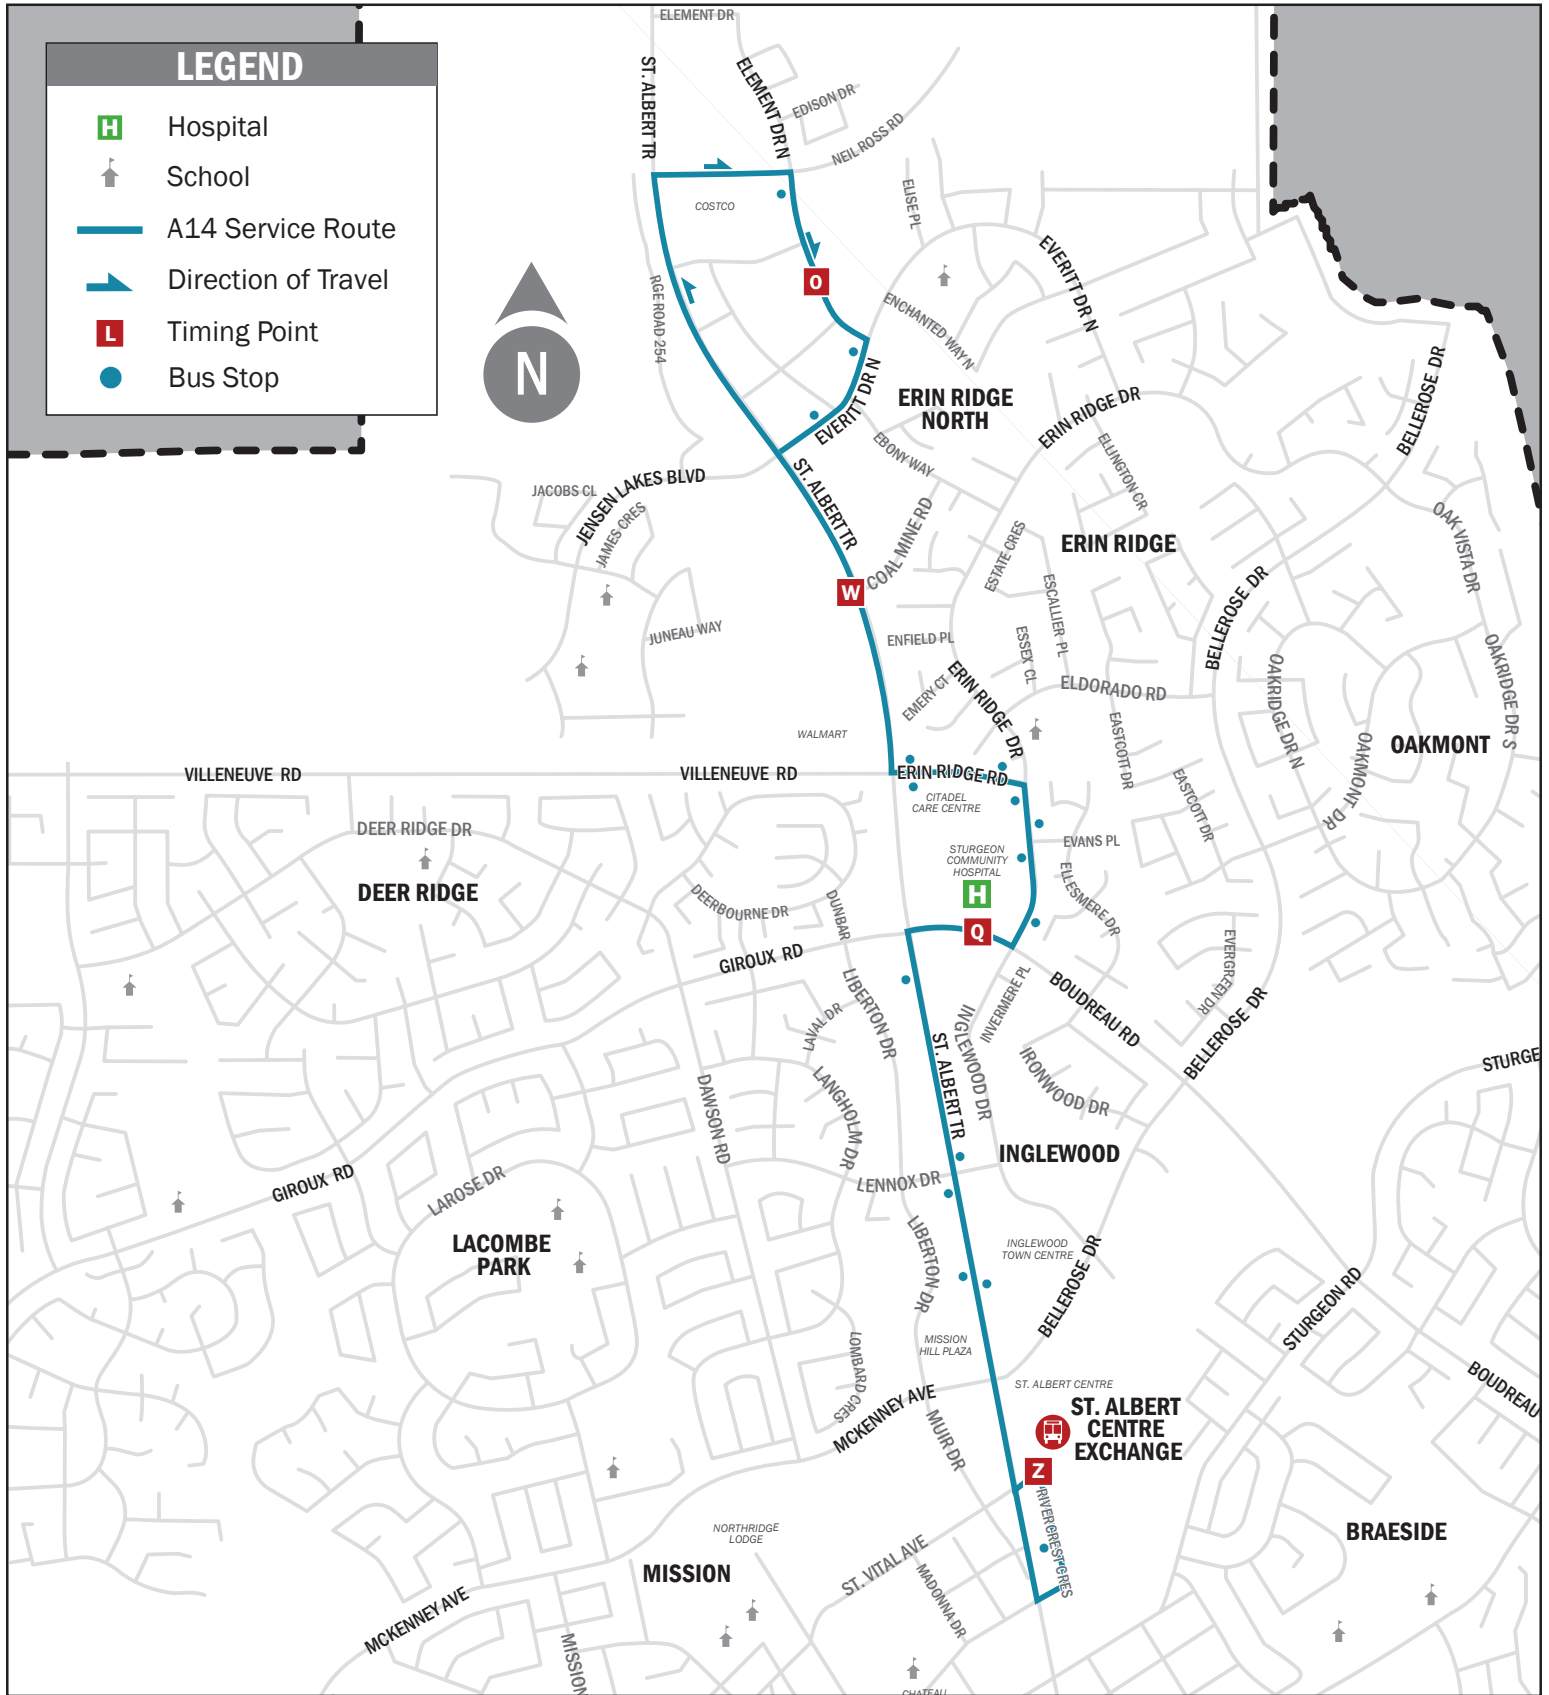

# ROUTE A14

St. Albert Centre – Summit Centre – Sturgeon Hospital – Costco

# ROUTE A14 - WEEKDAYS

St. Albert Centre – Summit Centre – Sturgeon Hospital – Costco

	St. Albert Centre Exchange Departure	Boudreau Rd Summit Centre Eastbound	Costco Element Dr Arrival		Costco Element Dr Departure	St. Albert Trail Save-on-Foods North Southbound	Boudreau Rd Sturgeon Hospital Westbound	St. Albert Centre Exchange Arrival
	Z	Q	O		O	W	Q	Z
AM				AM	5:28	5:30	5:37	5:42
					5:48	5:50	5:57	6:02
					6:08	6:10	6:17	6:22
	6:05	6:08	6:18		6:28	6:30	6:37	6:42
	6:25	6:28	6:38		6:48	6:50	6:57	7:02
	6:45	6:48	6:58		7:08	7:10	7:17	7:22
	7:16	7:19	7:29	AM	7:29	7:31	7:38	7:43
	7:36	7:39	7:49		7:49	7:51	7:58	8:03
	7:56	7:59	8:09		8:09	8:11	8:18	8:23
	8:36	8:39	8:49		8:49	8:51	8:58	9:03
	8:53	8:56	9:06		9:19	9:21	9:28	9:33
	10:04	10:07	10:17		10:19	10:21	10:28	10:33
11:04	11:07	11:17		11:19	11:21	11:28	11:33	
PM	12:04	12:07	12:17		12:19	12:21	12:28	12:33
	1:04	1:07	1:17		1:19	1:21	1:28	1:33
	2:04	2:07	2:17		2:19	2:21	2:28	2:33
	2:56	2:59	3:09		3:09	3:11	3:18	3:23
	3:15	3:18	3:28		3:33	3:35	3:42	3:47
	3:36	3:39	3:49		3:49	3:51	3:58	4:03
	3:56	3:59	4:09		4:09	4:11	4:18	4:23
	4:16	4:19	4:29		4:29	4:31	4:38	4:43
	4:36	4:39	4:49		4:49	4:51	4:58	5:03
	4:56	4:59	5:09		5:09	5:11	5:18	5:23
	5:16	5:19	5:29	PM	5:29	5:31	5:38	5:43
	5:36	5:39	5:49		5:49	5:51	5:58	6:03
	5:56	5:59	6:09		6:09	6:11	6:18	6:23
	6:16	6:19	6:29		6:29	6:31	6:38	6:43
	6:36	6:39	6:49		6:49	6:51		
	6:57	7:00	7:10		7:10	7:12		
	7:12	7:15	7:25		7:29	7:31	7:38	7:43
	7:45	7:48	7:58		7:58	8:00		
8:12	8:15	8:25		8:29	8:31	8:38	8:43	
9:12	9:15	9:25		9:29	9:31	9:38	9:43	
10:12	10:15	10:25		10:29	10:31	10:38	10:43	
11:12	11:15	11:25		11:29	11:31	11:38	11:43	