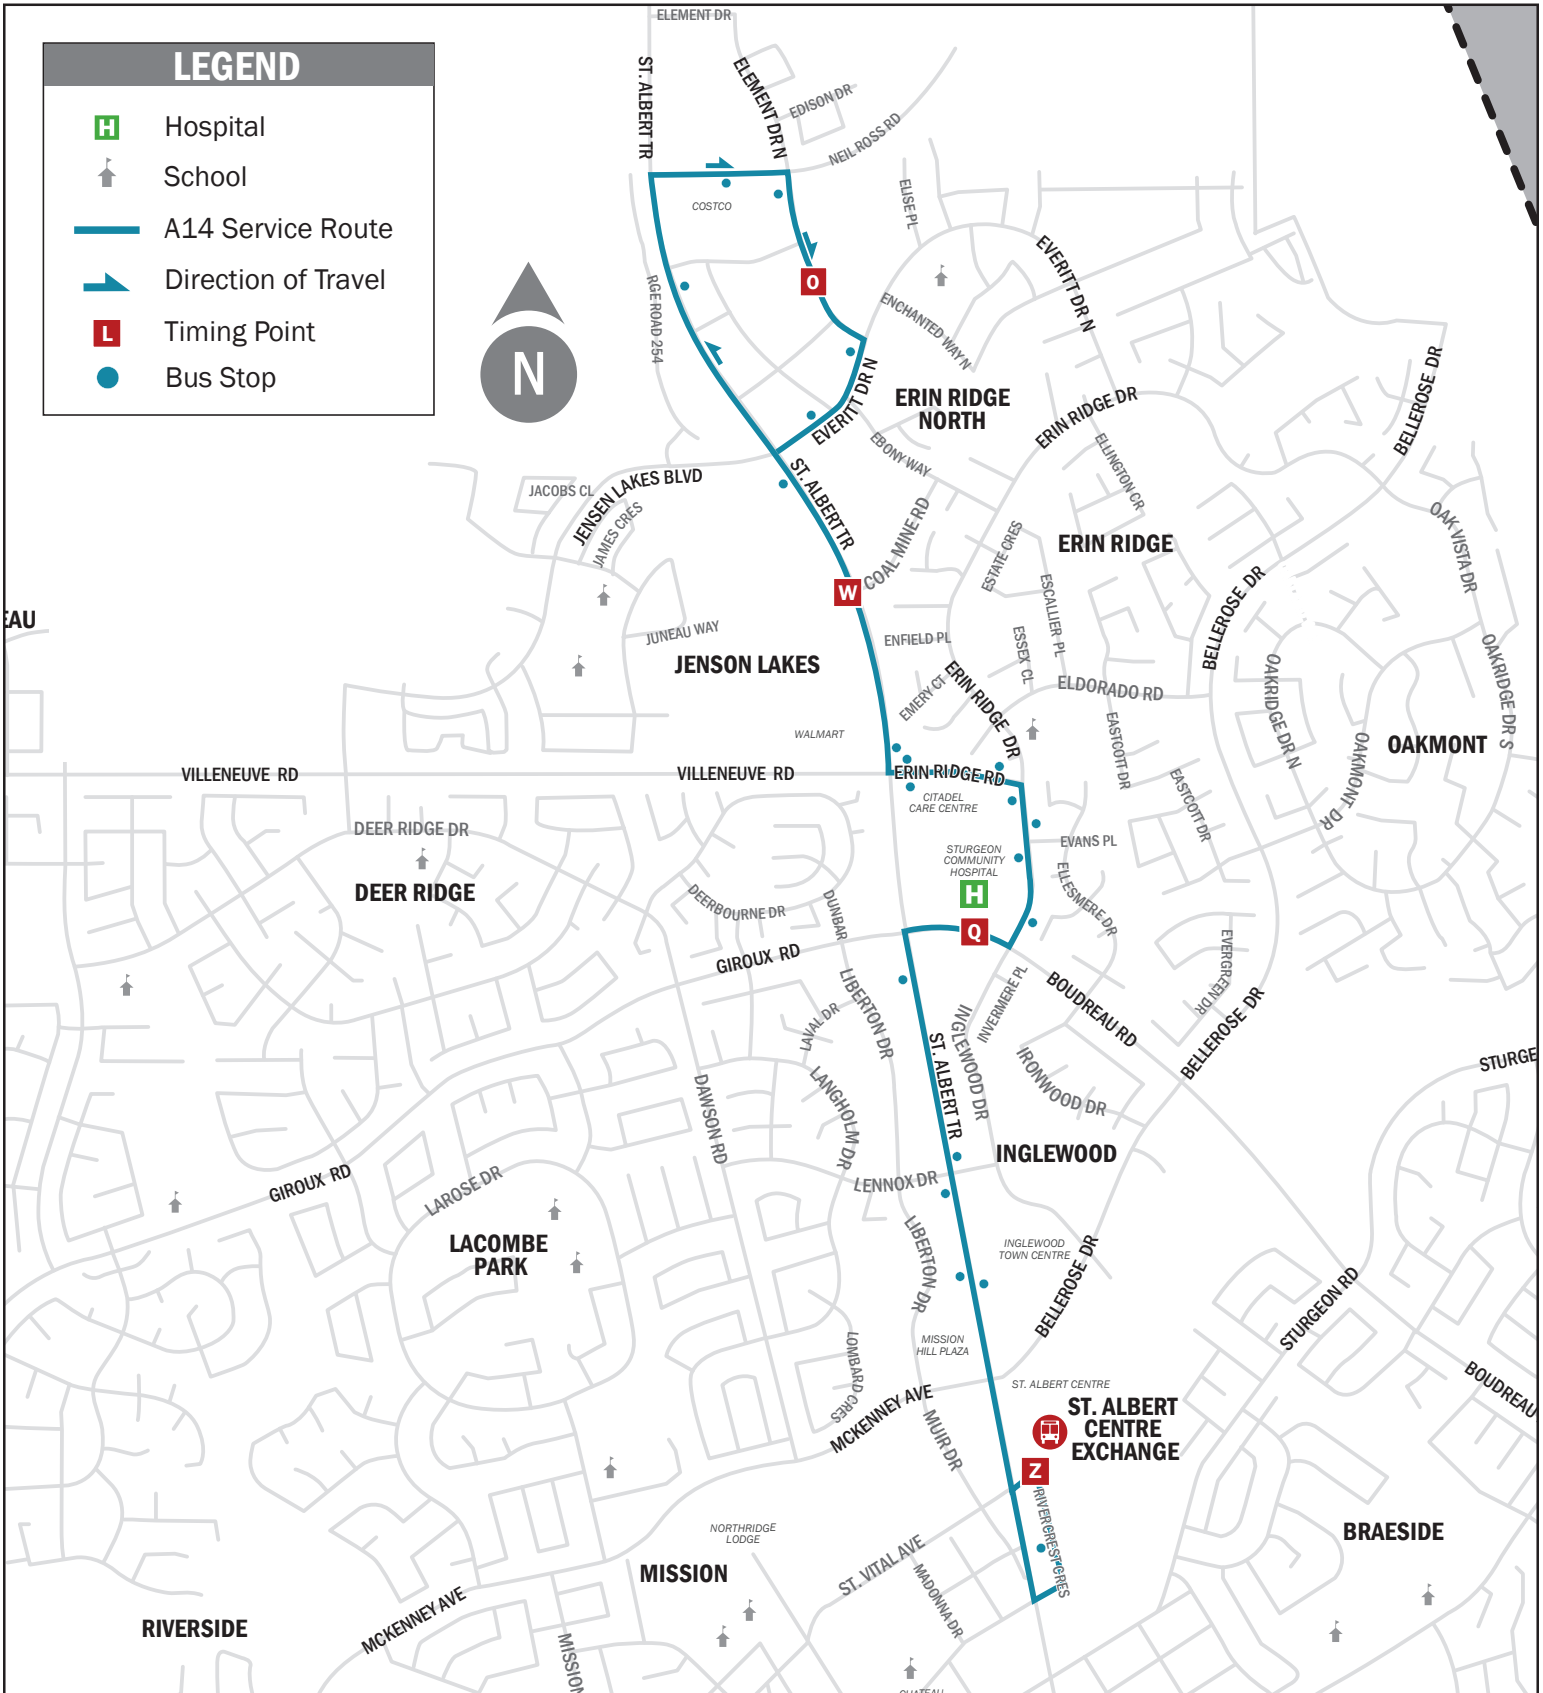

ROUTE A14

St. Albert Centre – Summit Centre – Sturgeon Hospital – Rona

Spring/Summer 2026
Effective April 26, 2026

ROUTE A14 - WEEKDAYS

St. Albert Centre – Summit Centre – Sturgeon Hospital – Rona

Spring/Summer 2026
Effective April 26, 2026

	St. Albert Centre Exchange Departure	Boudreau Rd Summit Centre Eastbound	Rona Element Dr Arrival		Rona Element Dr Departure	St. Albert Trail Save-on-Foods North Southbound	Boudreau Rd Sturgeon Hospital Westbound	St. Albert Centre Exchange Arrival
	Z	Q	O		O	W	Q	Z
AM				AM	5:28	5:30	5:35	5:42
					5:48	5:50	5:55	6:02
					6:08	6:10	6:15	6:22
	6:05	6:08	6:18		6:28	6:30	6:35	6:42
	6:25	6:28	6:38		6:48	6:50	6:55	7:02
	6:45	6:48	6:58		7:08	7:10	7:15	7:22
	7:16	7:19	7:29		7:29	7:31	7:36	7:43
	7:36	7:39	7:49		7:49	7:51	7:56	8:03
	7:56	7:59	8:09		8:09	8:11	8:16	8:23
	8:36	8:39	8:49		8:49	8:51	8:56	9:03
	9:04	9:07	9:17		9:19	9:21	9:26	9:33
	10:04	10:07	10:17		10:19	10:21	10:26	10:33
11:04	11:07	11:17	11:19	11:21	11:26	11:33		
PM	12:04	12:07	12:17	PM	12:19	12:21	12:26	12:33
	1:04	1:07	1:17		1:19	1:21	1:26	1:33
	2:04	2:07	2:17		2:19	2:21	2:26	2:33
	2:57	3:00	3:10		3:10	3:12	3:17	3:26
	3:15	3:18	3:28		3:33	3:35	3:40	3:47
	3:36	3:39	3:49		3:49	3:51	3:56	4:03
	3:56	3:59	4:09		4:09	4:11	4:16	4:23
	4:16	4:19	4:29		4:29	4:31	4:36	4:43
	4:36	4:39	4:49		4:49	4:51	4:56	5:03
	4:56	4:59	5:09		5:09	5:11	5:16	5:23
	5:16	5:19	5:29		5:29	5:31	5:36	5:43
	5:36	5:39	5:49		5:49	5:51	5:56	6:03
	5:56	5:59	6:09		6:09	6:11	6:16	6:23
	6:16	6:19	6:29		6:29	6:31	6:36	6:43
	6:36	6:39	6:49		6:49	6:51	6:56	7:03
	6:57	7:00	7:10		7:10	7:12	7:17	7:24
	7:12	7:15	7:25		7:29	7:31	7:36	7:43
	7:45	7:48	7:58		7:58	8:00	8:05	8:12
8:12	8:15	8:25	8:29	8:31	8:36	8:43		
9:12	9:15	9:25	9:29	9:31	9:36	9:43		
10:12	10:15	10:25	10:29	10:31	10:36	10:43		
11:12	11:15	11:25	11:29	11:31	11:36	11:43		