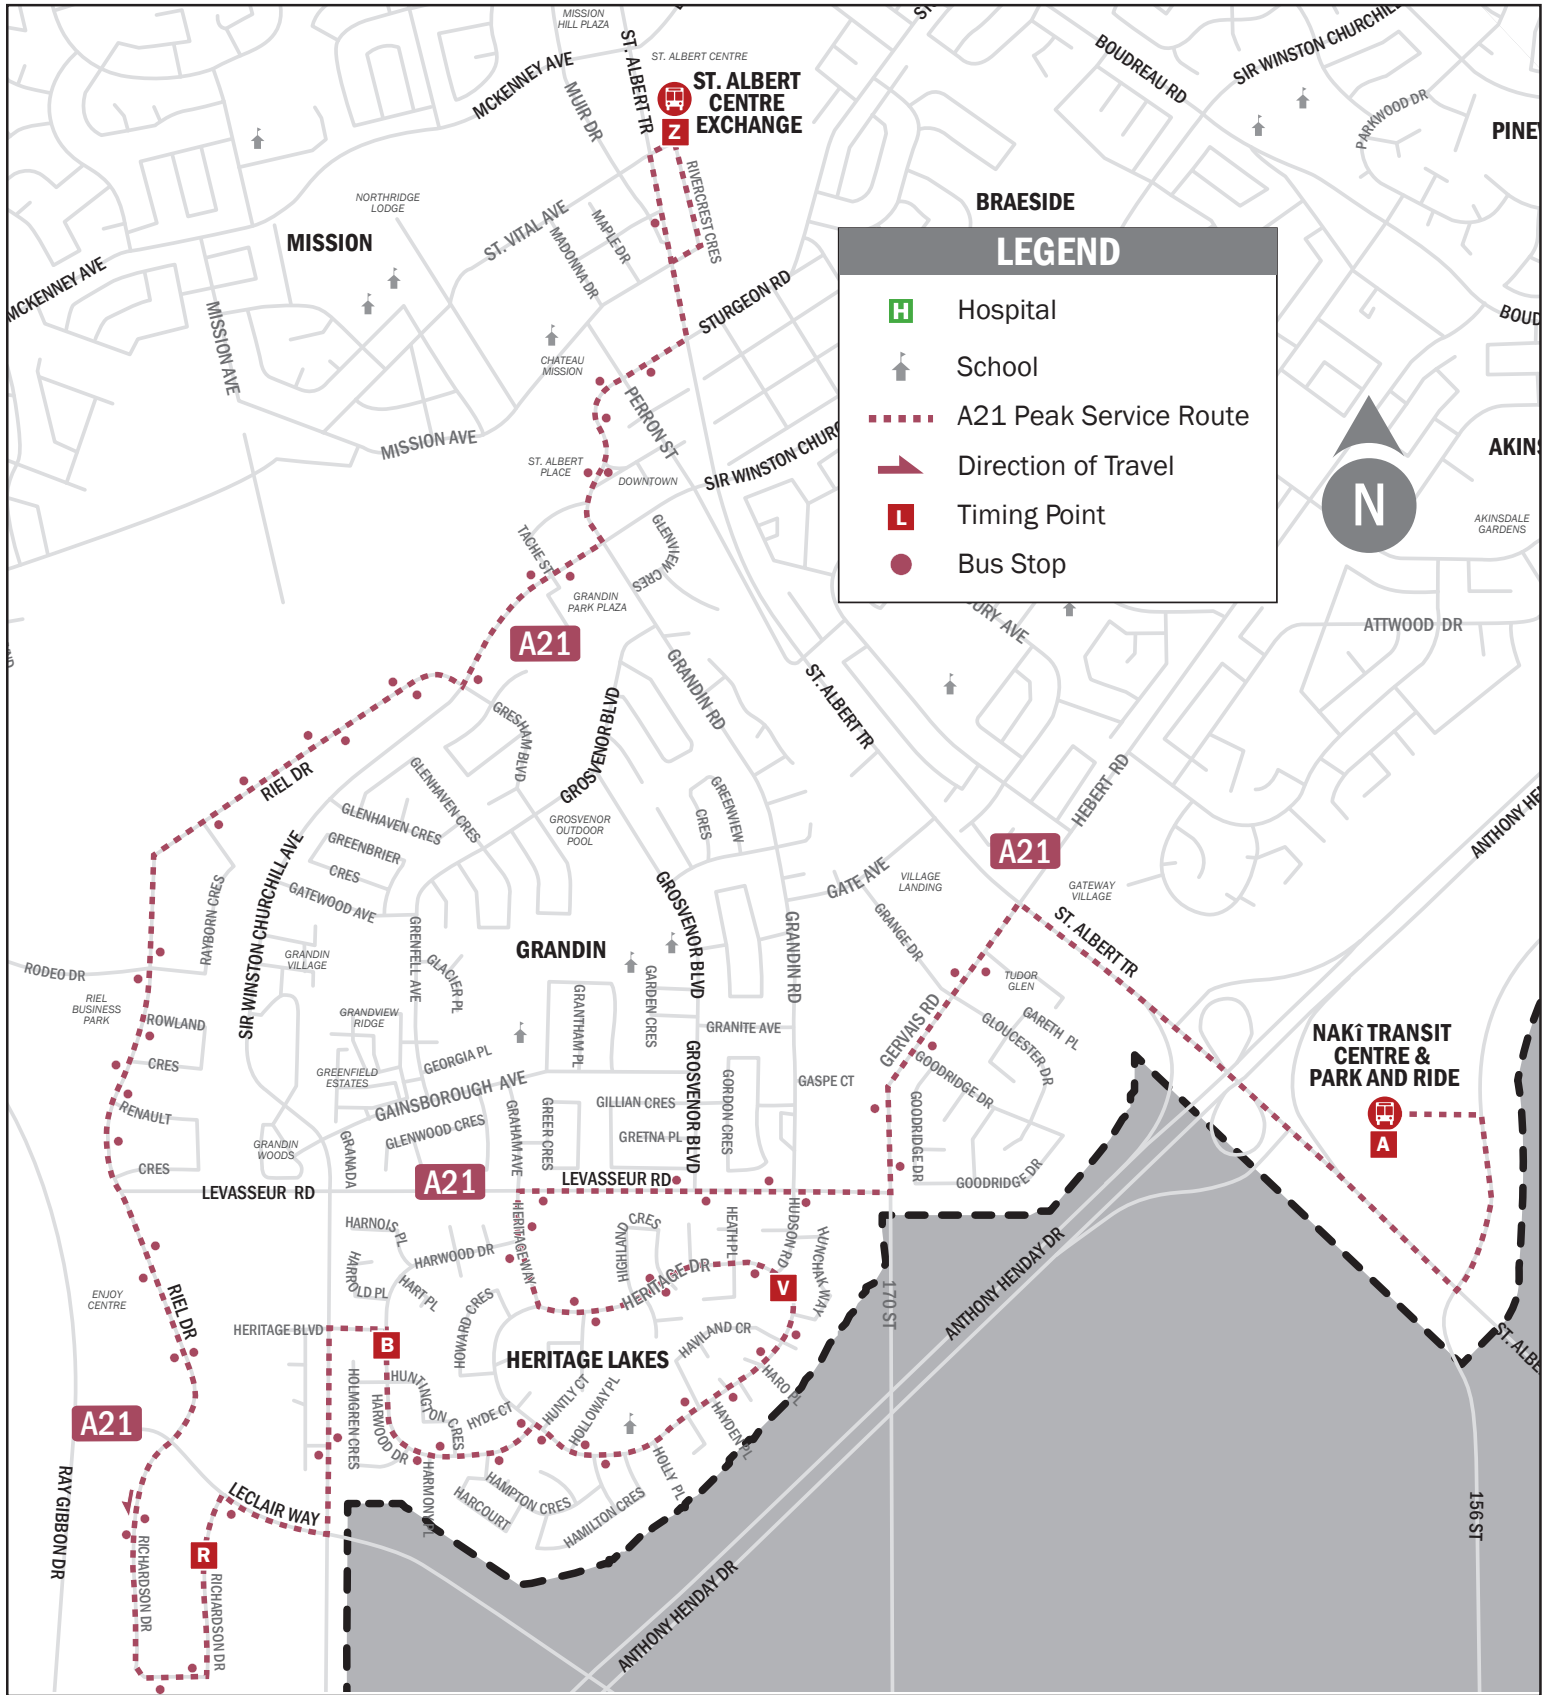

# ROUTE A21

Downtown St. Albert – Riel – Enjoy Centre – Heritage Lakes

## ROUTE A21 - WEEKDAYS

Downtown St. Albert – Riel – Enjoy Centre – Heritage Lakes

	Nakı Transit Centre Departure	Heritage Dr Hudson Rd Eastbound	Harwood Dr Heritage Blvd Northbound	Richardson Dr East Southbound	St Albert Centre Exchange Arrival
	A	V	B	R	Z
AM					
	3:22	3:31	3:34	3:36	3:48
	4:04	4:13	4:16	4:18	4:30
PM	4:44	4:53	4:56	4:58	5:13
	5:24	5:33	5:36	5:38	5:52
	6:05	6:14	6:17	6:19	6:32

	St Albert Centre Exchange Departure	Richardson Dr East Northbound	Harwood Dr Heritage Blvd Southbound	Heritage Dr Hudson Rd Westbound	Nakı Transit Centre Arrival
	Z	R	B	V	A
AM	6:45	6:54	6:56	6:59	7:17
	7:13	7:20	7:22	7:25	7:37
PM					

See Routes **A22** and **A23** for additional trips.