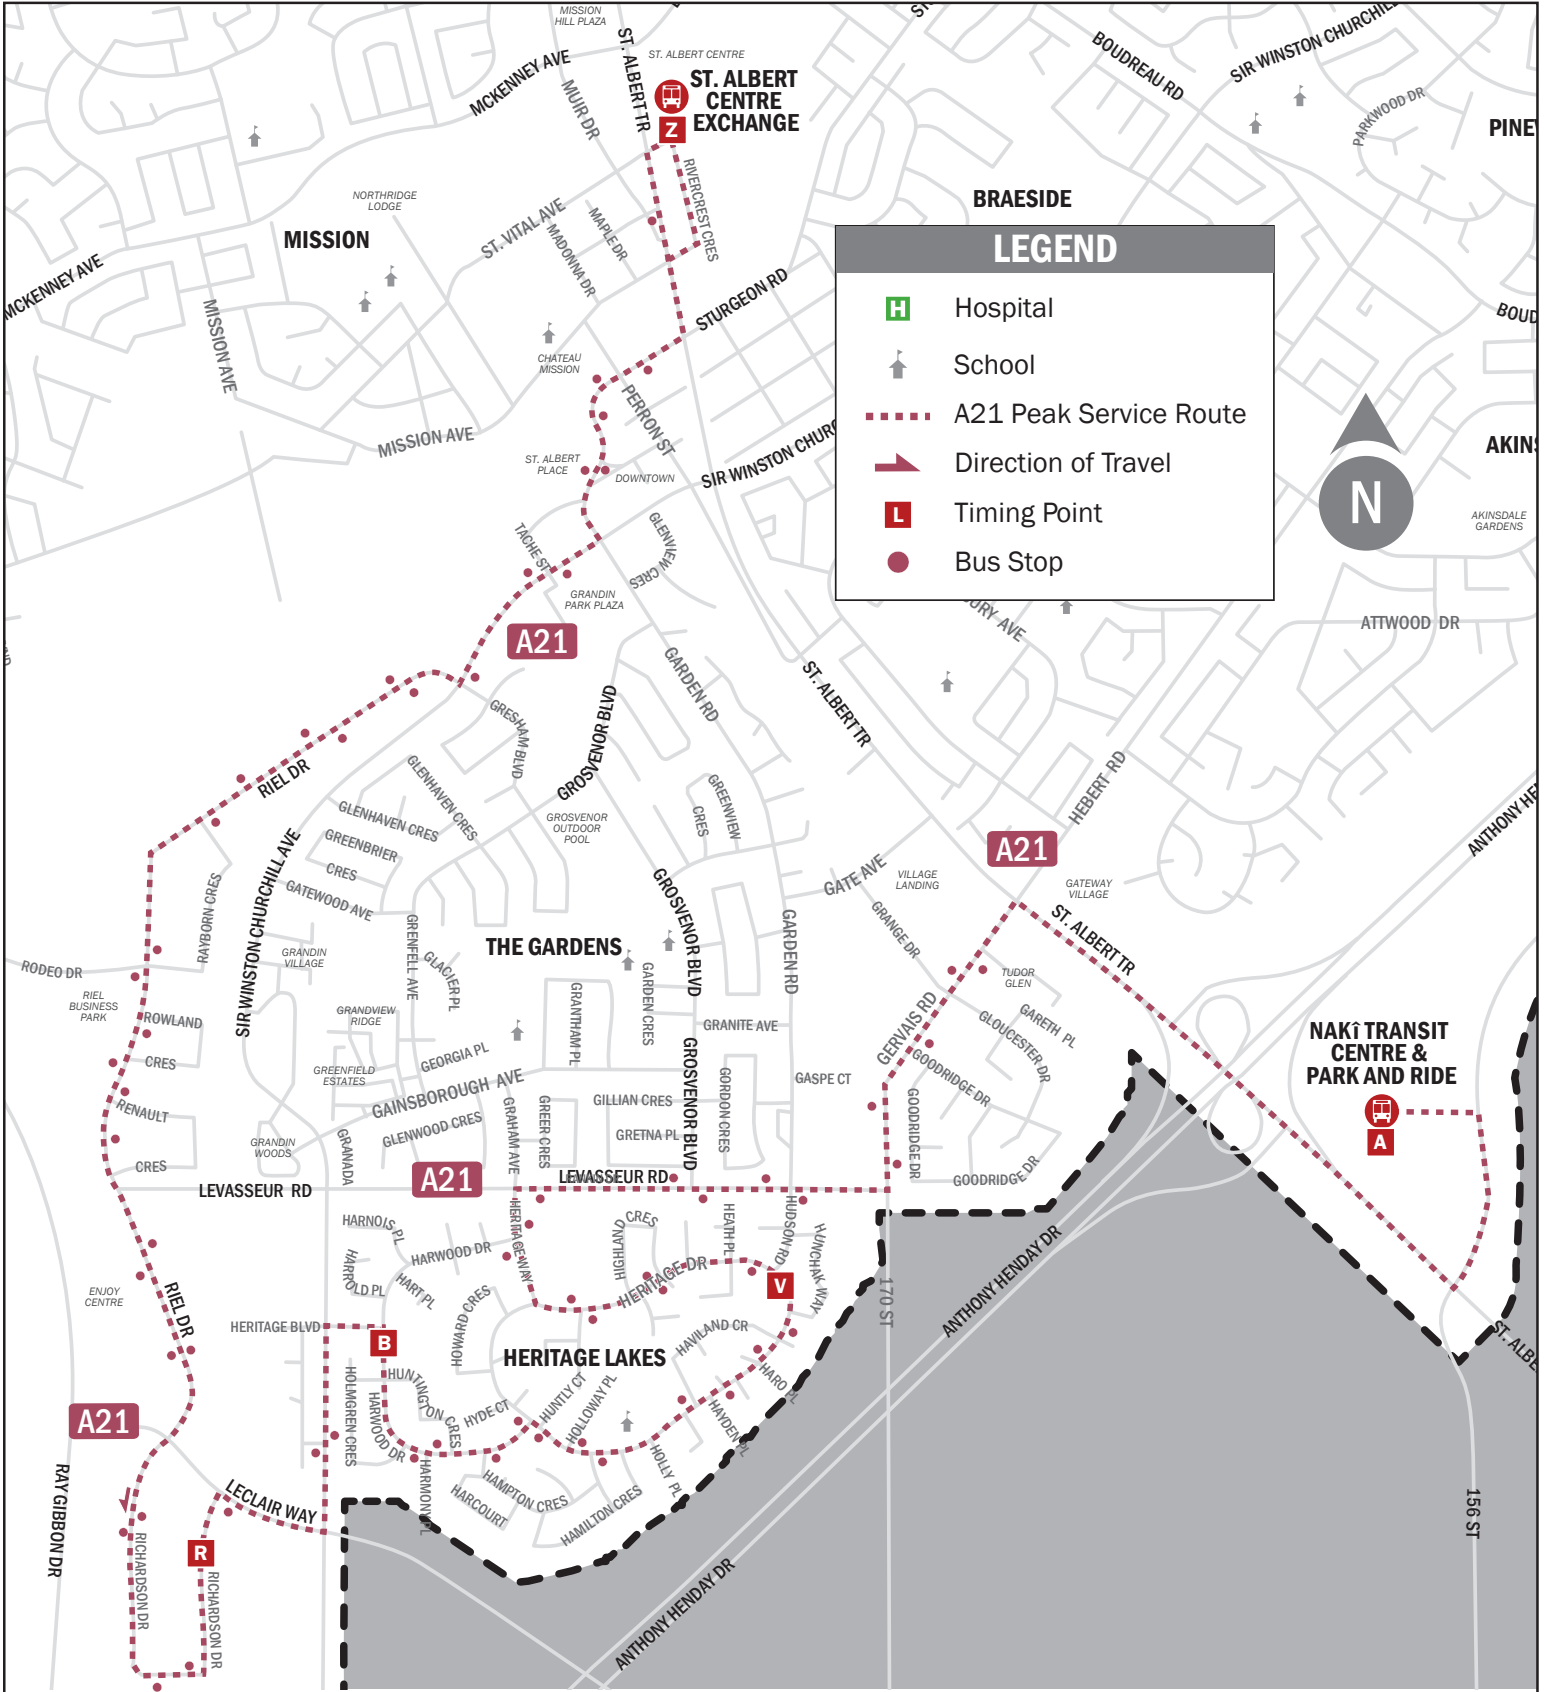

ROUTE A21

Downtown St. Albert – Riel – Enjoy Centre – Heritage Lakes

Spring/Summer 2026
Effective April 26, 2026

ROUTE A21 - WEEKDAYS

Downtown St. Albert – Riel – Enjoy Centre – Heritage Lakes

Spring/Summer 2026
Effective April 26, 2026

	Nakı Transit Centre Departure	Heritage Dr Hudson Rd Eastbound	Harwood Dr Heritage Blvd Northbound	Richardson Dr East Southbound	St. Albert Centre Exchange Arrival
	A	V	B	R	Z
AM					
PM	3:22	3:31	3:34	3:36	3:48
	4:04	4:13	4:16	4:18	4:30
	4:44	4:53	4:56	4:58	5:13
	5:24	5:33	5:36	5:38	5:52
	6:05	6:14	6:17	6:19	6:32

	St. Albert Centre Exchange Departure	Richardson Dr East Northbound	Harwood Dr Heritage Blvd Southbound	Heritage Dr Hudson Rd Westbound	Nakı Transit Centre Arrival
	Z	R	B	V	A
AM	6:45	6:54	6:56	6:59	7:17
	7:09	7:19	7:22	7:25	7:38
	7:28	7:38	7:41	7:44	7:57
PM					

See Routes **A22** and **A23** for additional trips.