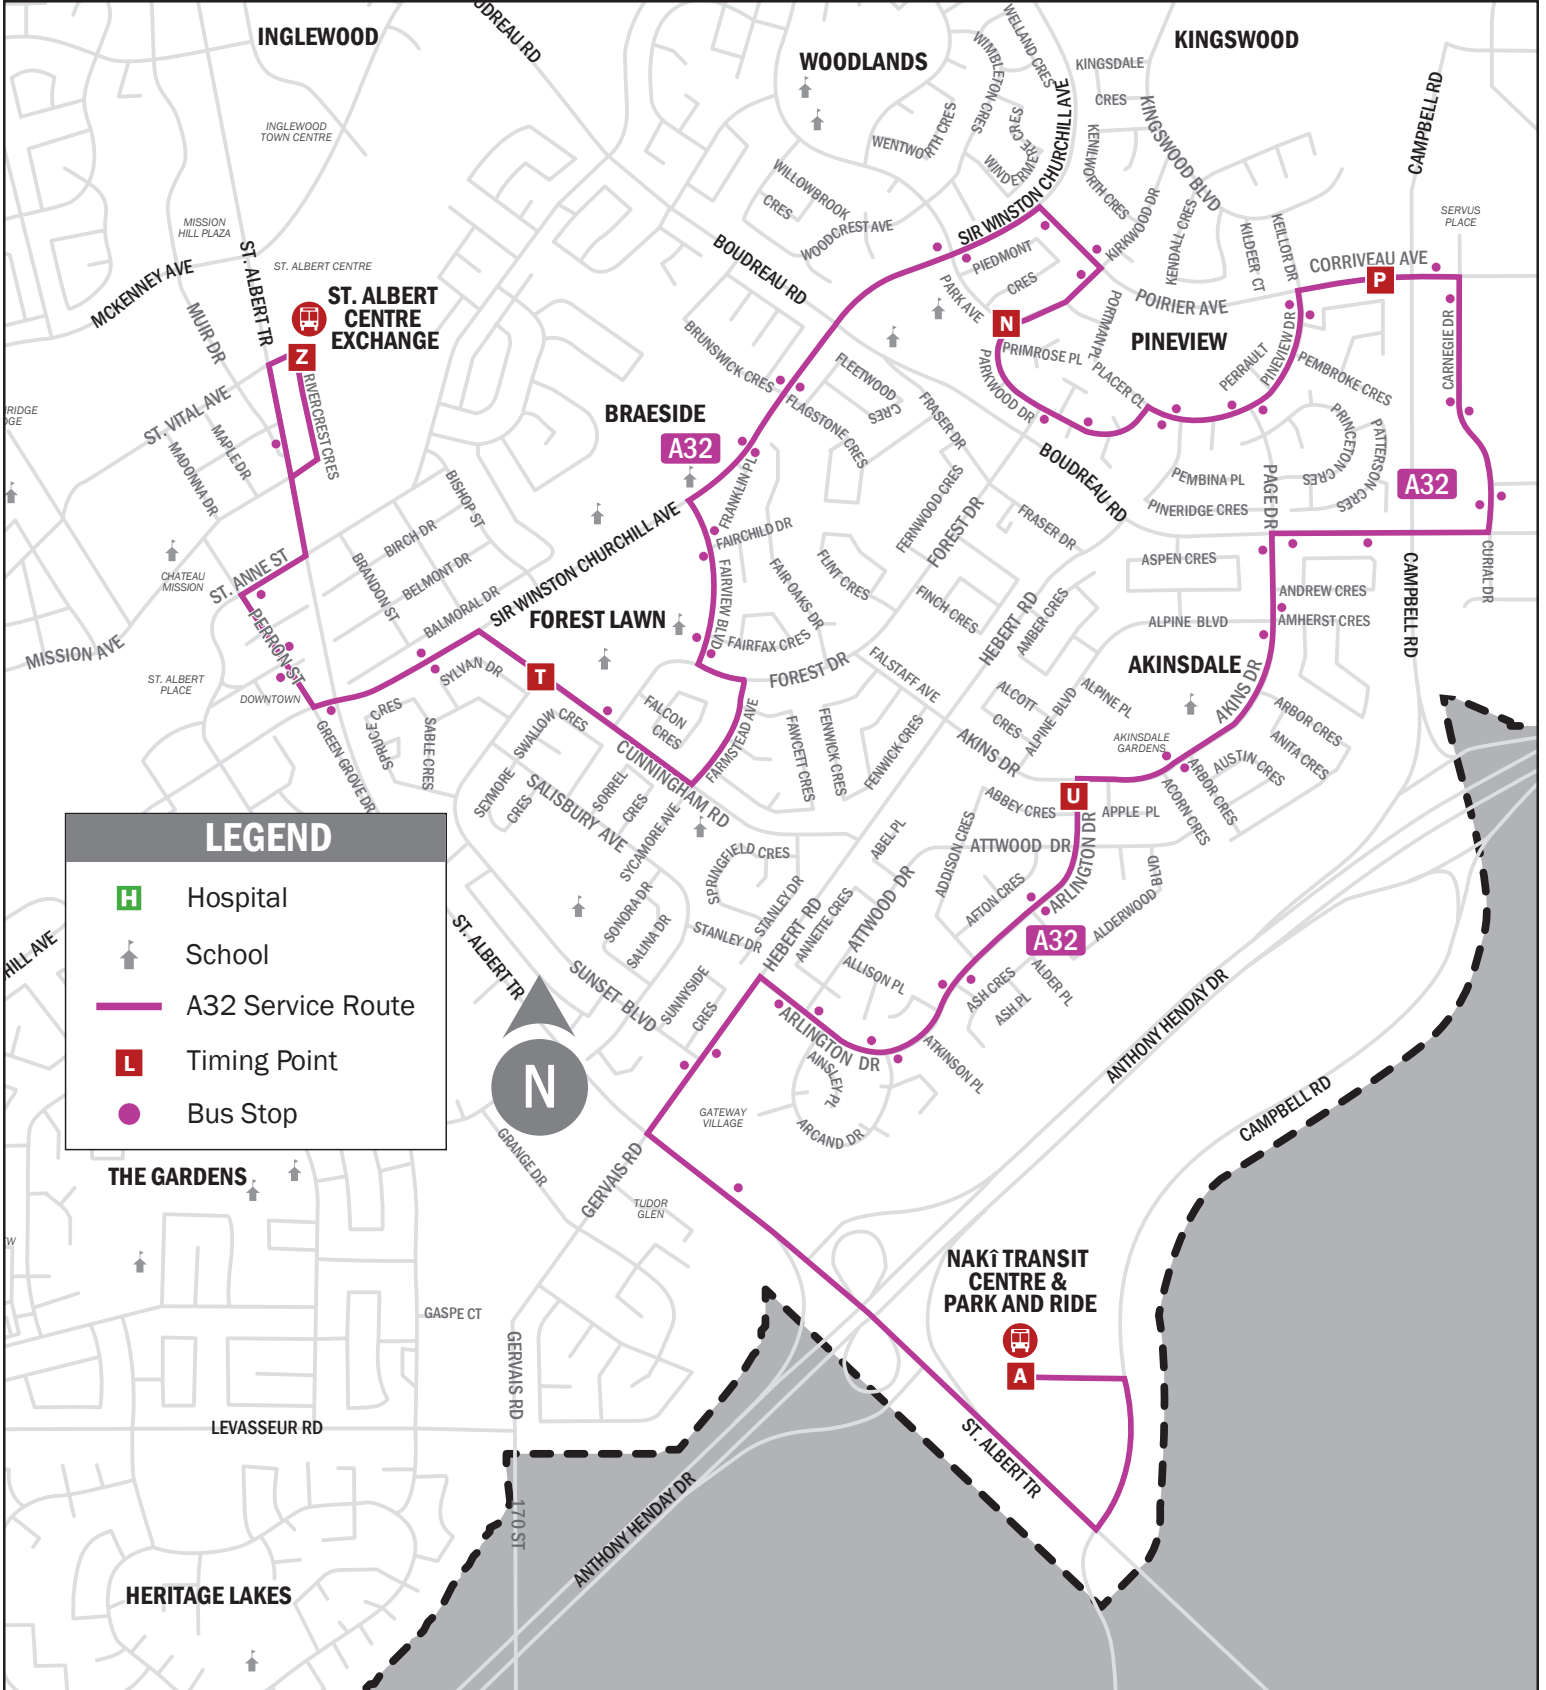

ROUTE A32

Akinsdale – Pineview – Forest Lawn – Campbell Business Park – Downtown St. Albert

Spring/Summer 2026
Effective April 26, 2026

ROUTE A32 - SATURDAYS

Akinsdale – Pineview – Forest Lawn – Campbell Business Park – Downtown St. Albert

Spring/Summer 2026
Effective April 26, 2026

	Nakí Transit Centre Departure	Arlington Dr Akins Dr Northbound	Poirier Ave Campbell Rd Westbound	Parkwood Dr Park Ave Northbound	Cunningham Rd Sunset Blvd Westbound	St. Albert Centre Exchange Arrival		St. Albert Centre Exchange Departure	Cunningham Rd Sunset Blvd Eastbound	Parkwood Dr Park Ave Southbound	Poirier Ave Campbell Rd Eastbound	Arlington Dr Akins Dr Southbound	Nakí Transit Centre Arrival
	A	U	P	N	T	Z		Z	T	N	P	U	A
AM			5:53	5:56	6:01	6:13	AM	6:15	6:19	6:23	6:26	6:30	6:43
	6:45	6:49	6:53	6:56	7:01	7:13		7:15	7:19	7:23	7:26	7:30	7:43
	7:45	7:49	7:53	7:56	8:01	8:13		8:15	8:19	8:23	8:26	8:30	8:43
	8:45	8:49	8:53	8:56	9:01	9:13		9:15	9:19	9:23	9:26	9:30	9:43
	9:45	9:49	9:53	9:56	10:01	10:13		10:15	10:19	10:23	10:26	10:30	10:43
	10:45	10:49	10:53	10:56	11:01	11:13		11:15	11:19	11:23	11:26	11:30	11:43
	11:45	11:49	11:53	11:56	12:01	12:13							
PM	12:45	12:49	12:53	12:56	1:01	1:13							
	1:45	1:49	1:53	1:56	2:01	2:13	12:15	12:19	12:23	12:26	12:30	12:43	
	2:45	2:49	2:53	2:56	3:01	3:13	1:15	1:19	1:23	1:26	1:30	1:43	
	3:45	3:49	3:53	3:56	4:01	4:13	2:15	2:19	2:23	2:26	2:30	2:43	
	4:45	4:49	4:53	4:56	5:01	5:13	3:15	3:19	3:23	3:26	3:30	3:43	
	5:45	5:49	5:53	5:56	6:01	6:13	4:15	4:19	4:23	4:26	4:30	4:43	
								5:15	5:19	5:23	5:26	5:30	5:43
							6:15	6:19	6:23	6:26	6:30	6:43	