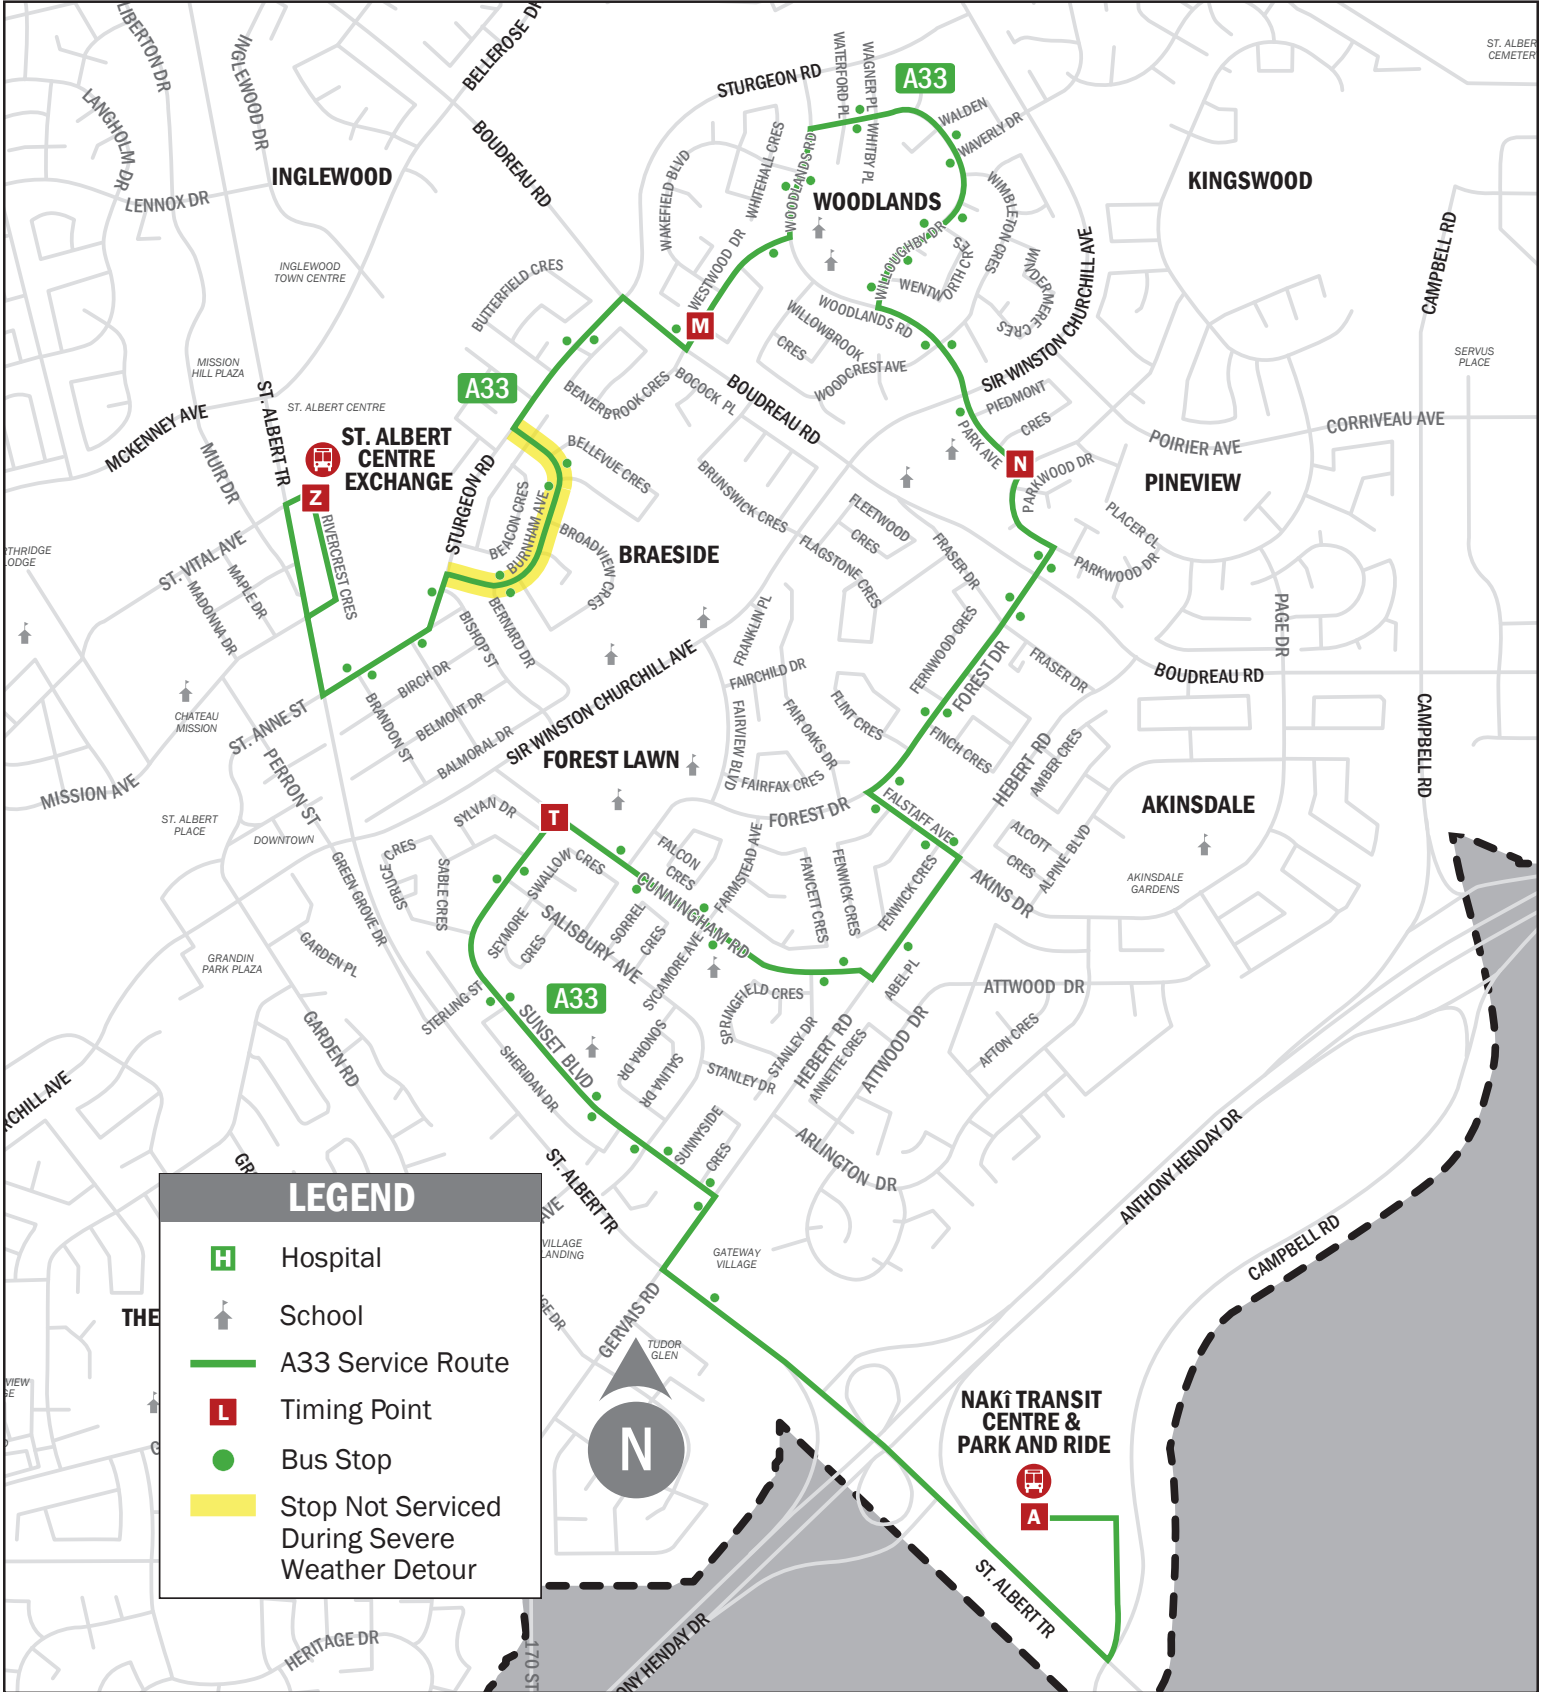

ROUTE A33

Sturgeon - Forest Lawn - Pineview - Woodlands - Braeside

Spring/Summer 2026
Effective April 26, 2026

ROUTE A33 - SATURDAYS

Sturgeon – Forest Lawn – Pineview – Woodlands – Braeside

Spring/Summer 2026
Effective April 26, 2026

	Nakí Transit Centre Departure	Cunningham Rd Sunset Blvd Eastbound	Park Ave Parkwood Dr Westbound	Westwood Dr Wakefield Blvd Southbound	St. Albert Centre Exchange Arrival		St. Albert Centre Exchange Departure	Westwood Dr Windsor Cres Northbound	Parkwood Dr Park Ave Southbound	Sunset Blvd Cunningham Rd Southbound	Nakí Transit Centre Arrival
	A	T	N	M	Z		Z	M	N	T	A
AM			5:54	5:58	6:13	AM	6:15	6:20	6:24	6:30	6:43
	6:45	6:49	6:54	6:58	7:13		7:15	7:20	7:24	7:30	7:43
	7:45	7:49	7:54	7:58	8:13		8:15	8:20	8:24	8:30	8:43
	8:45	8:49	8:54	8:58	9:13		9:15	9:20	9:24	9:30	9:43
	9:45	9:49	9:54	9:58	10:13		10:15	10:20	10:24	10:30	10:43
	10:45	10:49	10:54	10:58	11:13		11:15	11:20	11:24	11:30	11:43
	11:45	11:49	11:54	11:58	12:13		12:15	12:20	12:24	12:30	12:43
	12:45	12:49	12:54	12:58	1:13		1:15	1:20	1:24	1:30	1:43
PM	1:45	1:49	1:54	1:58	2:13	PM	2:15	2:20	2:24	2:30	2:43
	2:45	2:49	2:54	2:58	3:13		3:15	3:20	3:24	3:30	3:43
	3:45	3:49	3:54	3:58	4:13		4:15	4:20	4:24	4:30	4:43
	4:45	4:49	4:54	4:58	5:13		5:15	5:20	5:24	5:30	5:43
	5:45	5:49	5:54	5:58	6:13		6:15	6:20	6:24	6:30	6:43