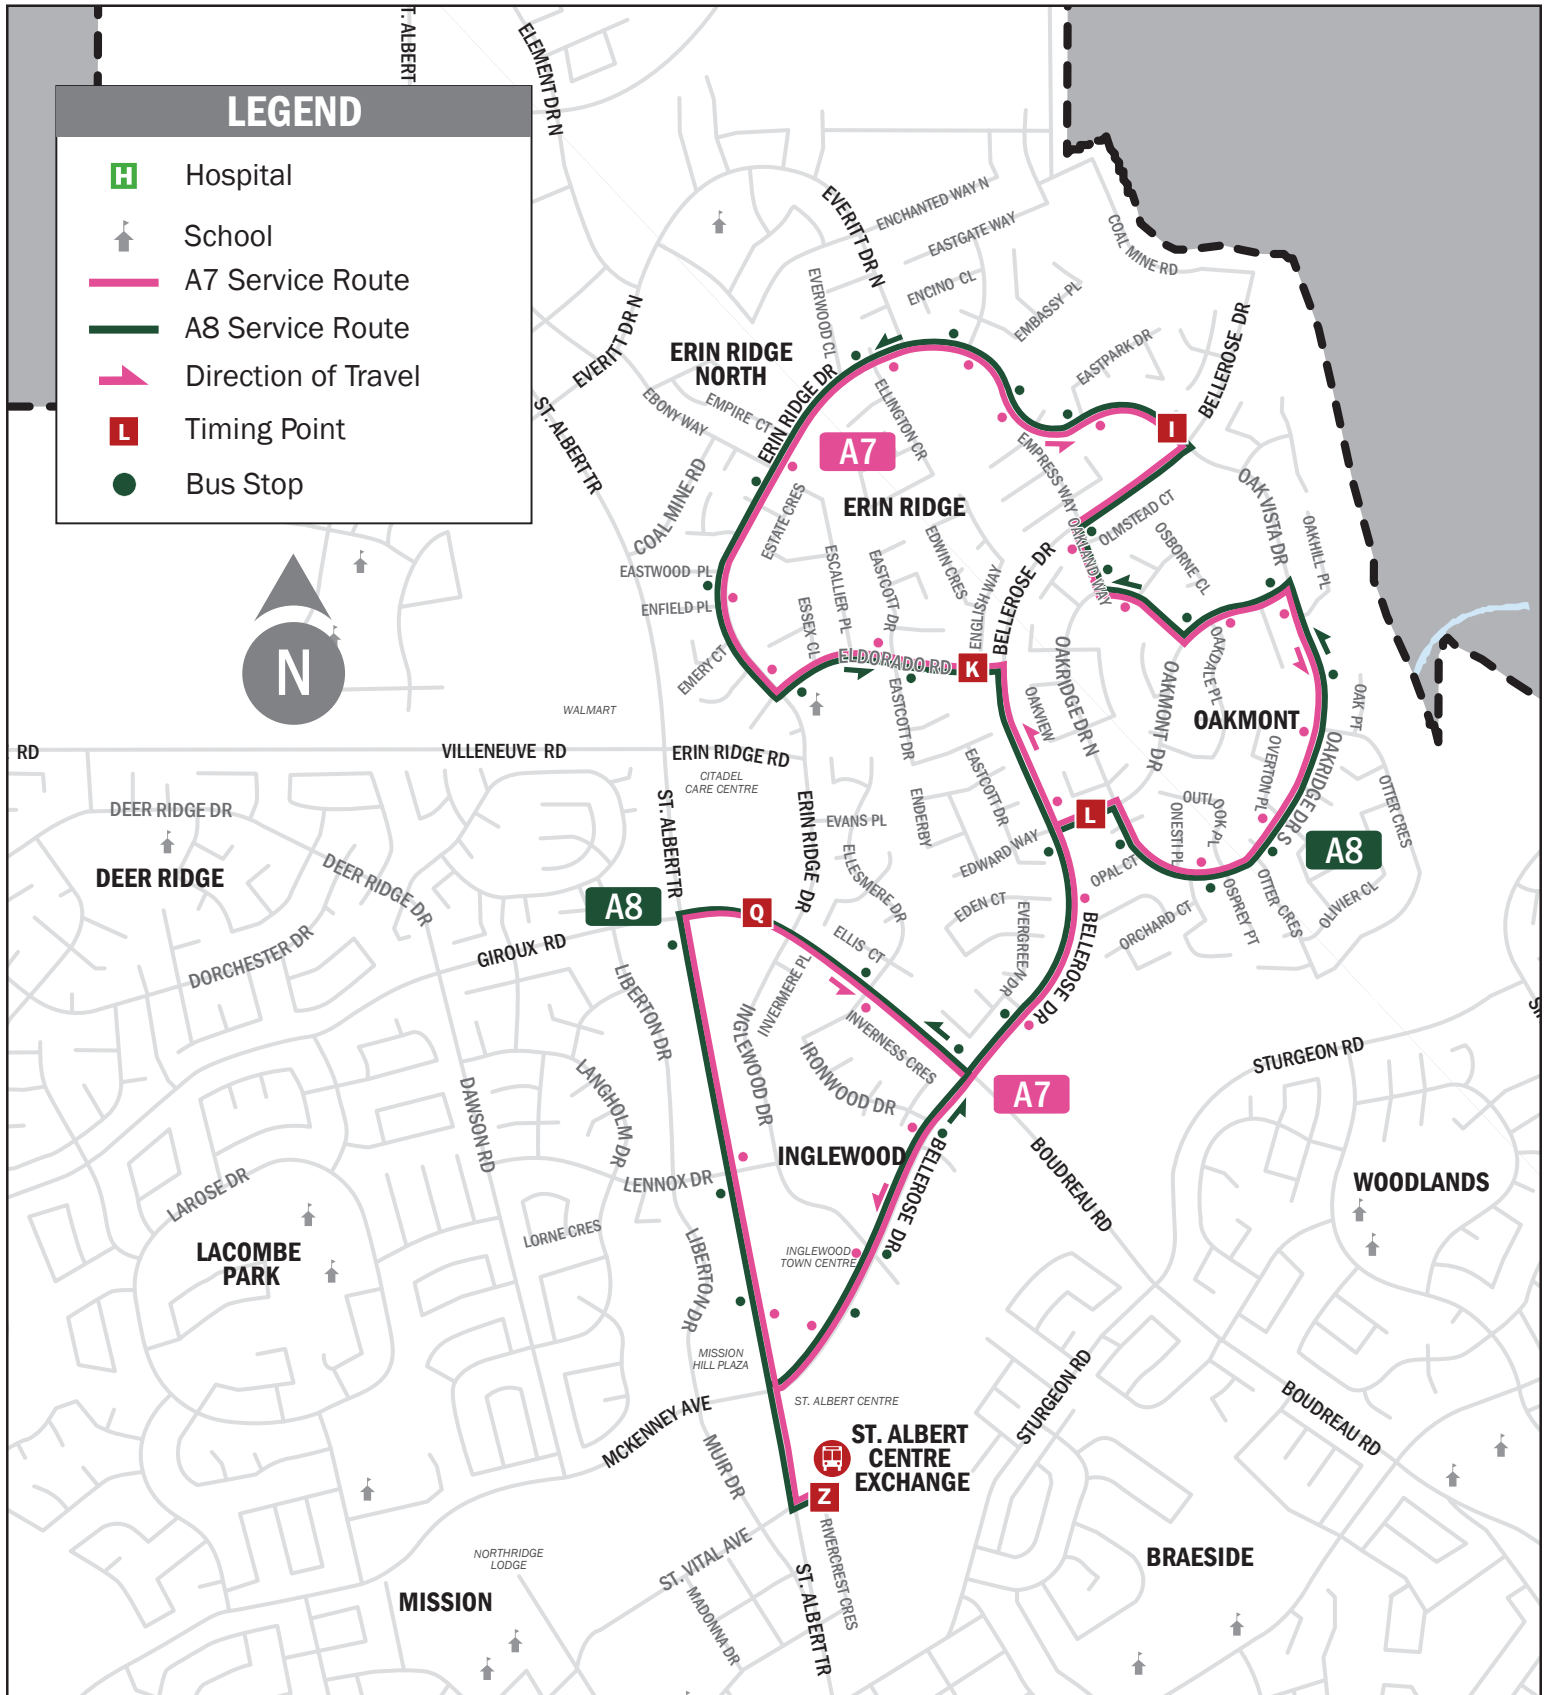

ROUTE A7 | ROUTE A8

Erin Ridge – Oakmont – Sturgeon Hospital

Spring/Summer 2026
Effective April 26, 2026

ROUTE A7 - SATURDAYS

Sturgeon Hospital - Erin Ridge - Oakmont

Spring/Summer 2026 - Effective April 26, 2026

	St. Albert Centre Exchange Departure	Boudreau Rd Summit Centre Eastbound	Eldorado Dr English Way Westbound	Erin Ridge Dr Bellerose Dr Eastbound	Oakmont Dr Oakridge Dr North Westbound	St. Albert Centre Exchange Arrival
	Z	Q	K	I	L	Z
AM			6:04	6:08	6:13	6:28
	6:58	7:01	7:04	7:08	7:13	7:28
	7:58	8:01	8:04	8:08	8:13	8:28
	8:58	9:01	9:04	9:08	9:13	9:28
	9:58	10:01	10:04	10:08	10:13	10:28
	10:58	11:01	11:04	11:08	11:13	11:28
	11:58	12:01	12:04	12:08	12:13	12:28
PM	12:58	1:01	1:04	1:08	1:13	1:28
	1:58	2:01	2:04	2:08	2:13	2:28
	2:58	3:01	3:04	3:08	3:13	3:28
	3:58	4:01	4:04	4:08	4:13	4:28
	4:58	5:01	5:04	5:08	5:13	5:28
	5:58	6:01	6:04	6:08	6:13	6:28

ROUTE A8 - SATURDAYS

Oakmont - Erin Ridge - Sturgeon Hospital

Spring/Summer 2026 - Effective April 26, 2026

	St. Albert Centre Exchange Departure	Oakmont Dr Oakridge Dr Eastbound	Erin Ridge Dr Bellerose Dr Westbound	Eldorado Dr English Way Eastbound	Boudreau Rd Sturgeon Hospital Westbound	St. Albert Centre Exchange Arrival
	Z	L	I	K	Q	Z
AM	6:30	6:34	6:38	6:42	6:45	6:56
	7:30	7:34	7:38	7:42	7:45	7:56
	8:30	8:34	8:38	8:42	8:45	8:56
	9:30	9:34	9:38	9:42	9:45	9:56
	10:30	10:34	10:38	10:42	10:45	10:56
	11:30	11:34	11:38	11:42	11:45	11:56
	PM	12:30	12:34	12:38	12:42	12:45
1:30		1:34	1:38	1:42	1:45	1:56
2:30		2:34	2:38	2:42	2:45	2:56
3:30		3:34	3:38	3:42	3:45	3:56
4:30		4:34	4:38	4:42	4:45	4:56
5:30		5:34	5:38	5:42	5:45	5:56