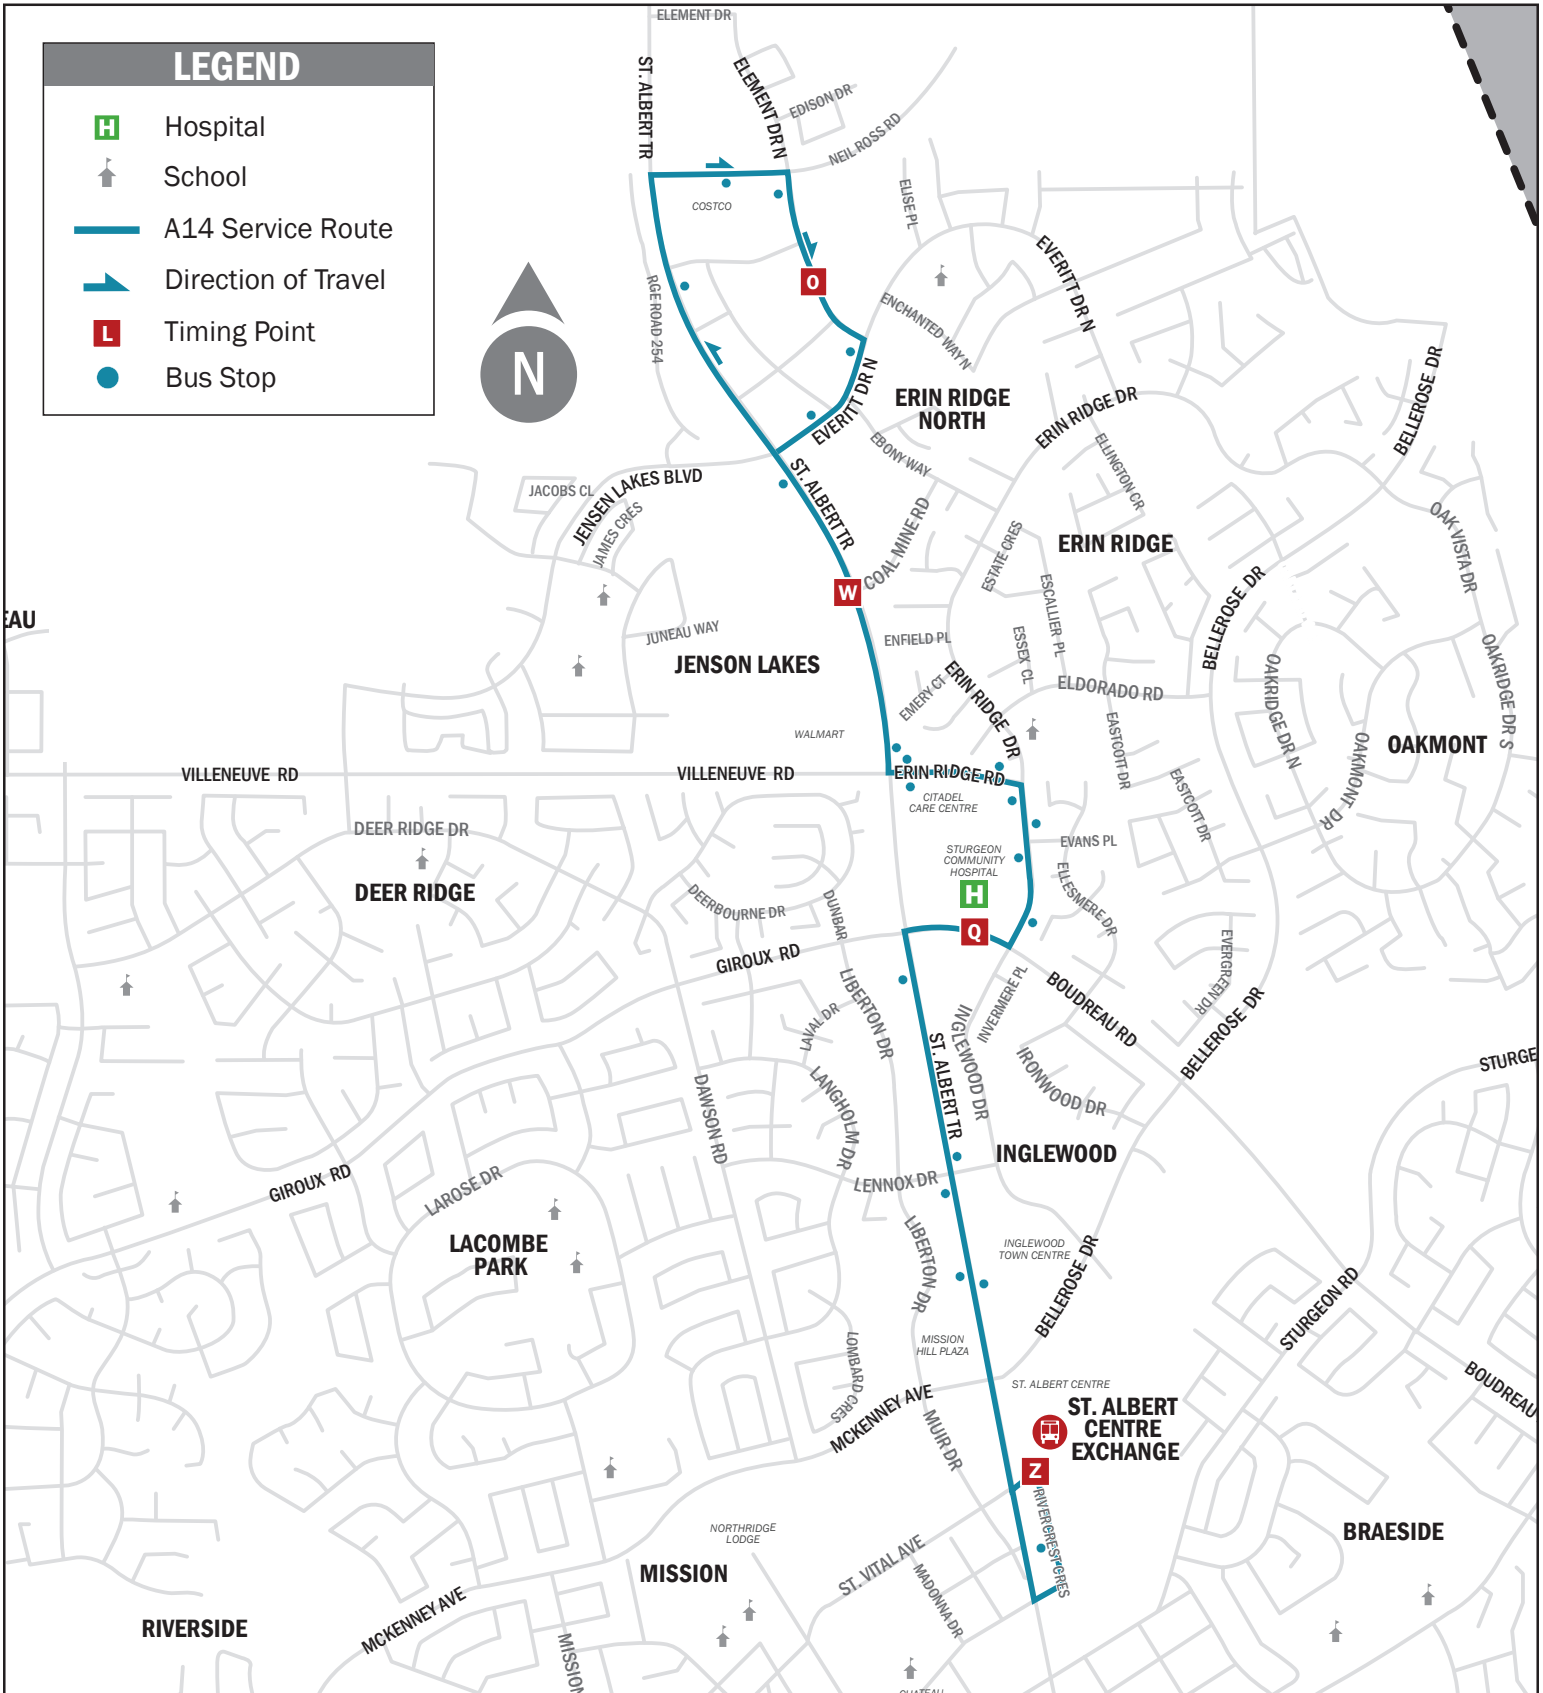

ROUTE A14

St. Albert Centre – Summit Centre – Sturgeon Hospital – Rona

Spring/Summer 2026
Effective April 26, 2026

ROUTE A14 - SATURDAYS

St. Albert Centre – Summit Centre – Sturgeon Hospital – Rona

Spring/Summer 2026
Effective April 26, 2026

	St. Albert Centre Exchange Departure	Boudreau Rd Summit Centre Eastbound	Rona Element Dr Arrival		Rona Element Dr Departure	St. Albert Trail Save-on-Foods North Southbound	Boudreau Rd Sturgeon Hospital Westbound	St. Albert Centre Exchange Arrival
	Z	Q	O		O	W	Q	Z
AM	6:58	7:01	7:11	AM	6:14	6:16	6:23	6:28
	7:58	8:01	8:11		7:14	7:16	7:23	7:28
	8:58	9:01	9:11		8:14	8:16	8:23	8:28
	9:58	10:01	10:11		9:14	9:16	9:23	9:28
	10:58	11:01	11:11		10:14	10:16	10:23	10:28
	11:58	12:01	12:11		11:14	11:16	11:23	11:28
	PM	12:58	1:01		1:11	PM	12:14	12:16
1:58		2:01	2:11	1:14	1:16		1:23	1:28
2:58		3:01	3:11	2:14	2:16		2:23	2:28
3:58		4:01	4:11	3:14	3:16		3:23	3:28
4:58		5:01	5:11	4:14	4:16		4:23	4:28
5:58		6:01	6:11	5:14	5:16		5:23	5:28
6:55		6:58	7:08	6:14	6:16		6:23	6:28
7:55		7:58	8:08	7:14	7:16		7:23	7:28
8:55		8:58	9:08	8:14	8:16		8:23	8:28
9:55		9:58	10:08	9:14	9:16		9:23	9:28
10:55		10:58	11:08	10:14	10:16		10:23	10:28
				11:14	11:16	11:23	11:28	