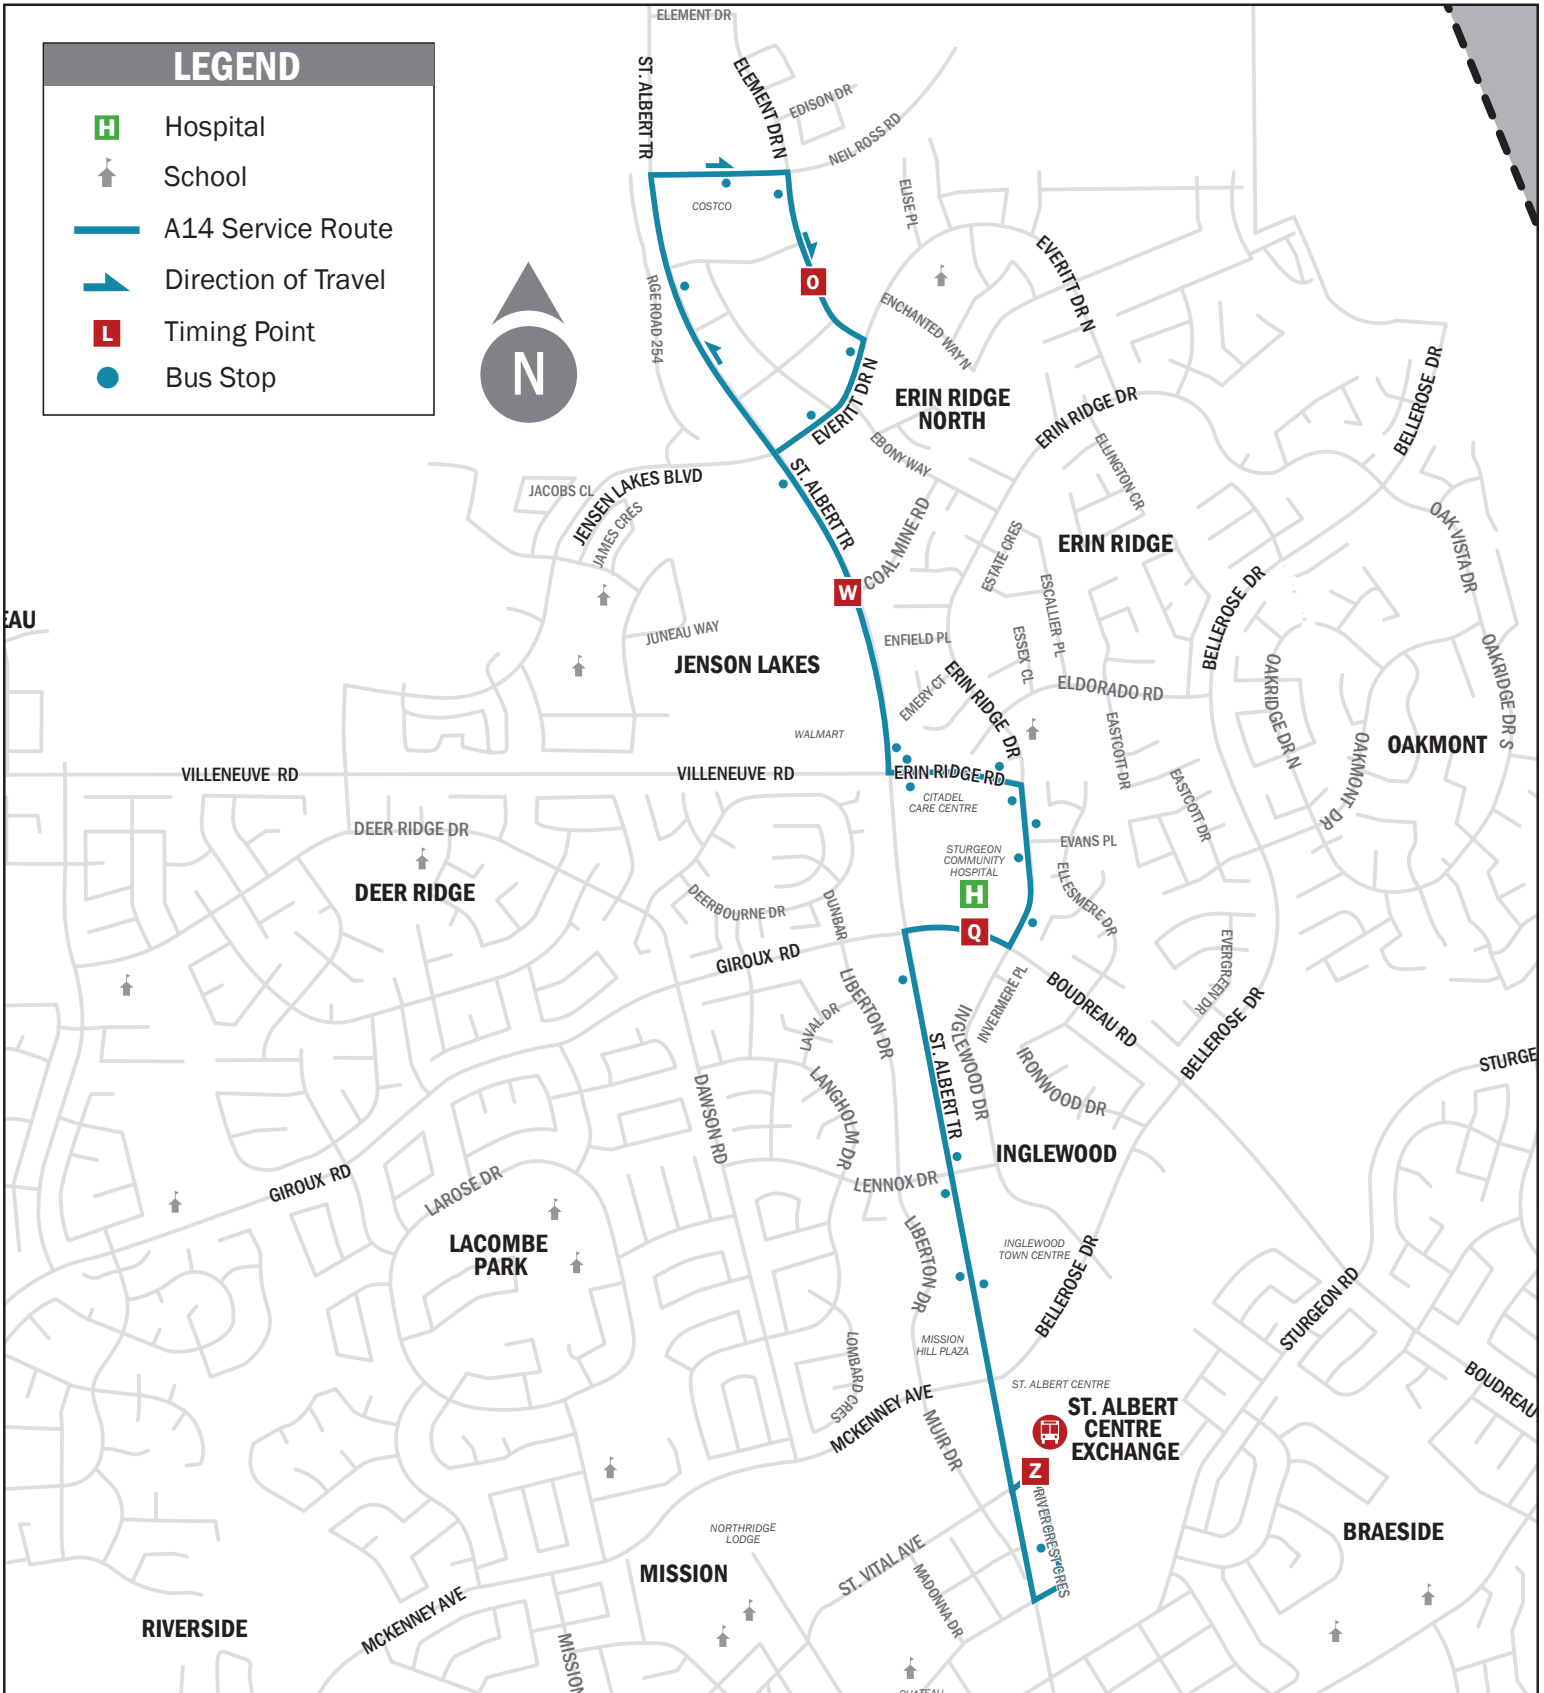

# ROUTE A14

St. Albert Centre – Summit Centre – Sturgeon Hospital – Rona

Spring/Summer 2026  
Effective April 26, 2026

# ROUTE A14 - SUNDAYS

St. Albert Centre – Summit Centre – Sturgeon Hospital – Rona

Spring/Summer 2026  
Effective April 26, 2026

	St. Albert Centre Exchange Departure	Boudreau Rd Summit Centre Eastbound	Rona Element Dr Arrival		Rona Element Dr Departure	St. Albert Trail Save-on-Foods North Southbound	Boudreau Rd Sturgeon Hospital Westbound	St. Albert Centre Exchange Arrival
	Z	Q	O		O	W	Q	Z
AM	6:57	7:00	7:09	AM	6:20	6:22	6:29	6:33
	7:57	8:00	8:09		7:20	7:22	7:29	7:33
	8:57	9:00	9:09		8:20	8:22	8:29	8:33
	9:57	10:00	10:09		9:20	9:22	9:29	9:33
	10:57	11:00	11:09		10:20	10:22	10:29	10:33
	11:57	12:00	12:09		11:20	11:22	11:29	11:33
	PM	12:57	1:00		1:09	PM	12:20	12:22
1:57		2:00	2:09	1:20	1:22		1:29	1:33
2:57		3:00	3:09	2:20	2:22		2:29	2:33
3:57		4:00	4:09	3:20	3:22		3:29	3:33
4:57		5:00	5:09	4:20	4:22		4:29	4:33
5:57		6:00	6:09	5:20	5:22		5:29	5:33
					6:20		6:22	6:29