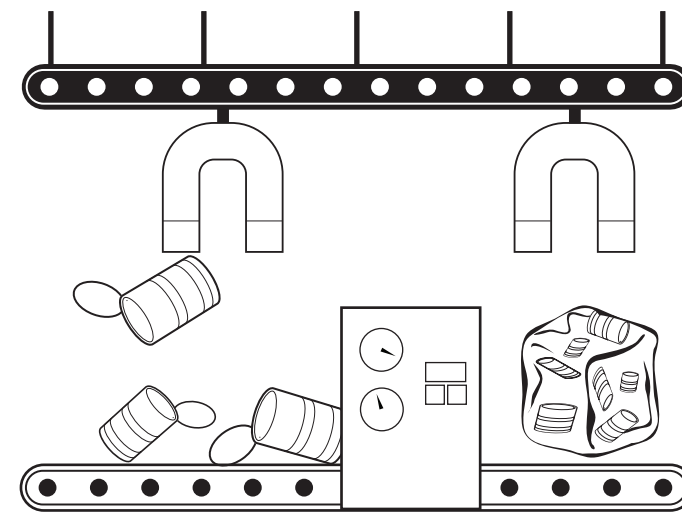

When something is recycled, it is made into something new!

Here is what happens to a soup can when you put it
inside the Blue Recycling Bag.

1 Recyclable items go in the
Blue Recycling Bag.

2 Blue Recycling Bags are picked up by the recycling
truck and brought to the Recycling Centre.

5 Bales are sent to companies to be made into new
things like containers, car and bike parts or steel beams.

3 Inside, recyclables move along conveyor belts and are sorted.
Metal items are separated by large magnets.

4 When all the metals are together, a baler squishes them into a large
cube. This takes out all the air. Then it is ready to be shipped.