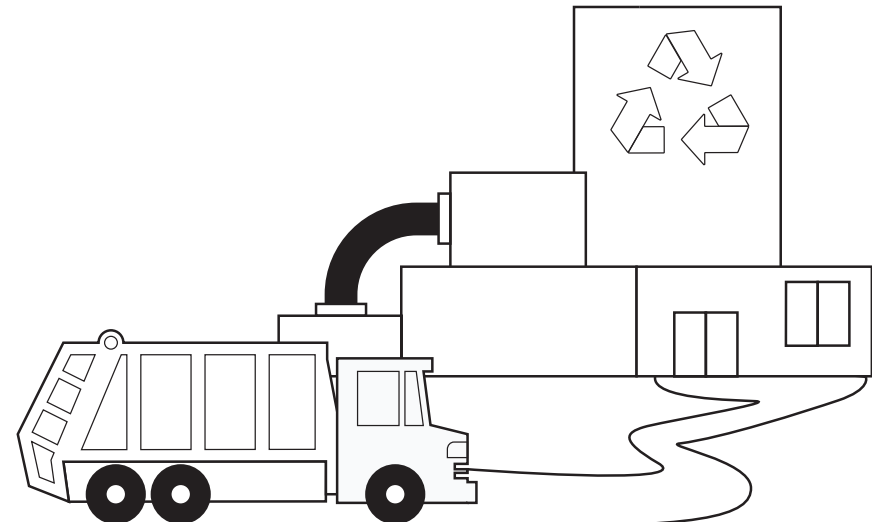

When something is recycled, it is made into something new!

Here is what happens to a soup can when you put it
inside the Blue Recycling Bag.

1 Recyclable items go in the
Blue Recycling Bag.

2 Blue Recycling Bags are picked up by the recycling
truck and brought to the Recycling Centre.

5 Bales are sent to companies to be made into new
things like containers, car and bike parts or steel beams.

3 Inside, recyclables move along conveyor belts and are sorted.
Metal items are separated by large magnets.

4 When all the metals are together, a baler squishes them into a large
cube. This takes out all the air. Then it is ready to be shipped.