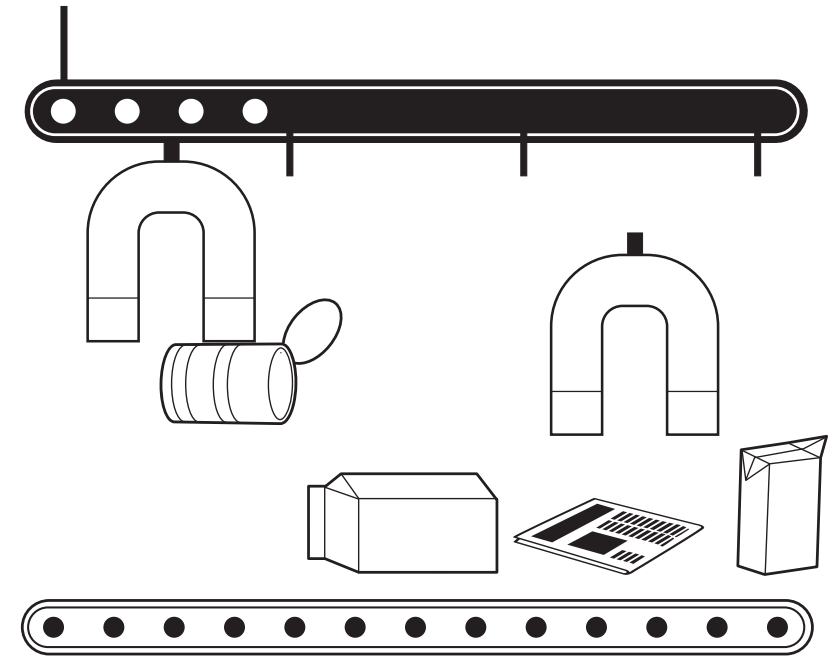

When something is recycled, it is made into something new!

Here is what happens to a soup can when you put it
inside the Blue Recycling Bag.

1 Recyclable items go in the
Blue Recycling Bag.

2 Blue Recycling Bags are picked up by the recycling
truck and brought to the Recycling Centre.

5 Bales are sent to companies to be made into new
things like containers, car and bike parts or steel beams.

3 Inside, recyclables move along conveyor belts and are sorted.
Metal items are separated by large magnets.

4 When all the metals are together, a baler squishes them into a large
cube. This takes out all the air. Then it is ready to be shipped.