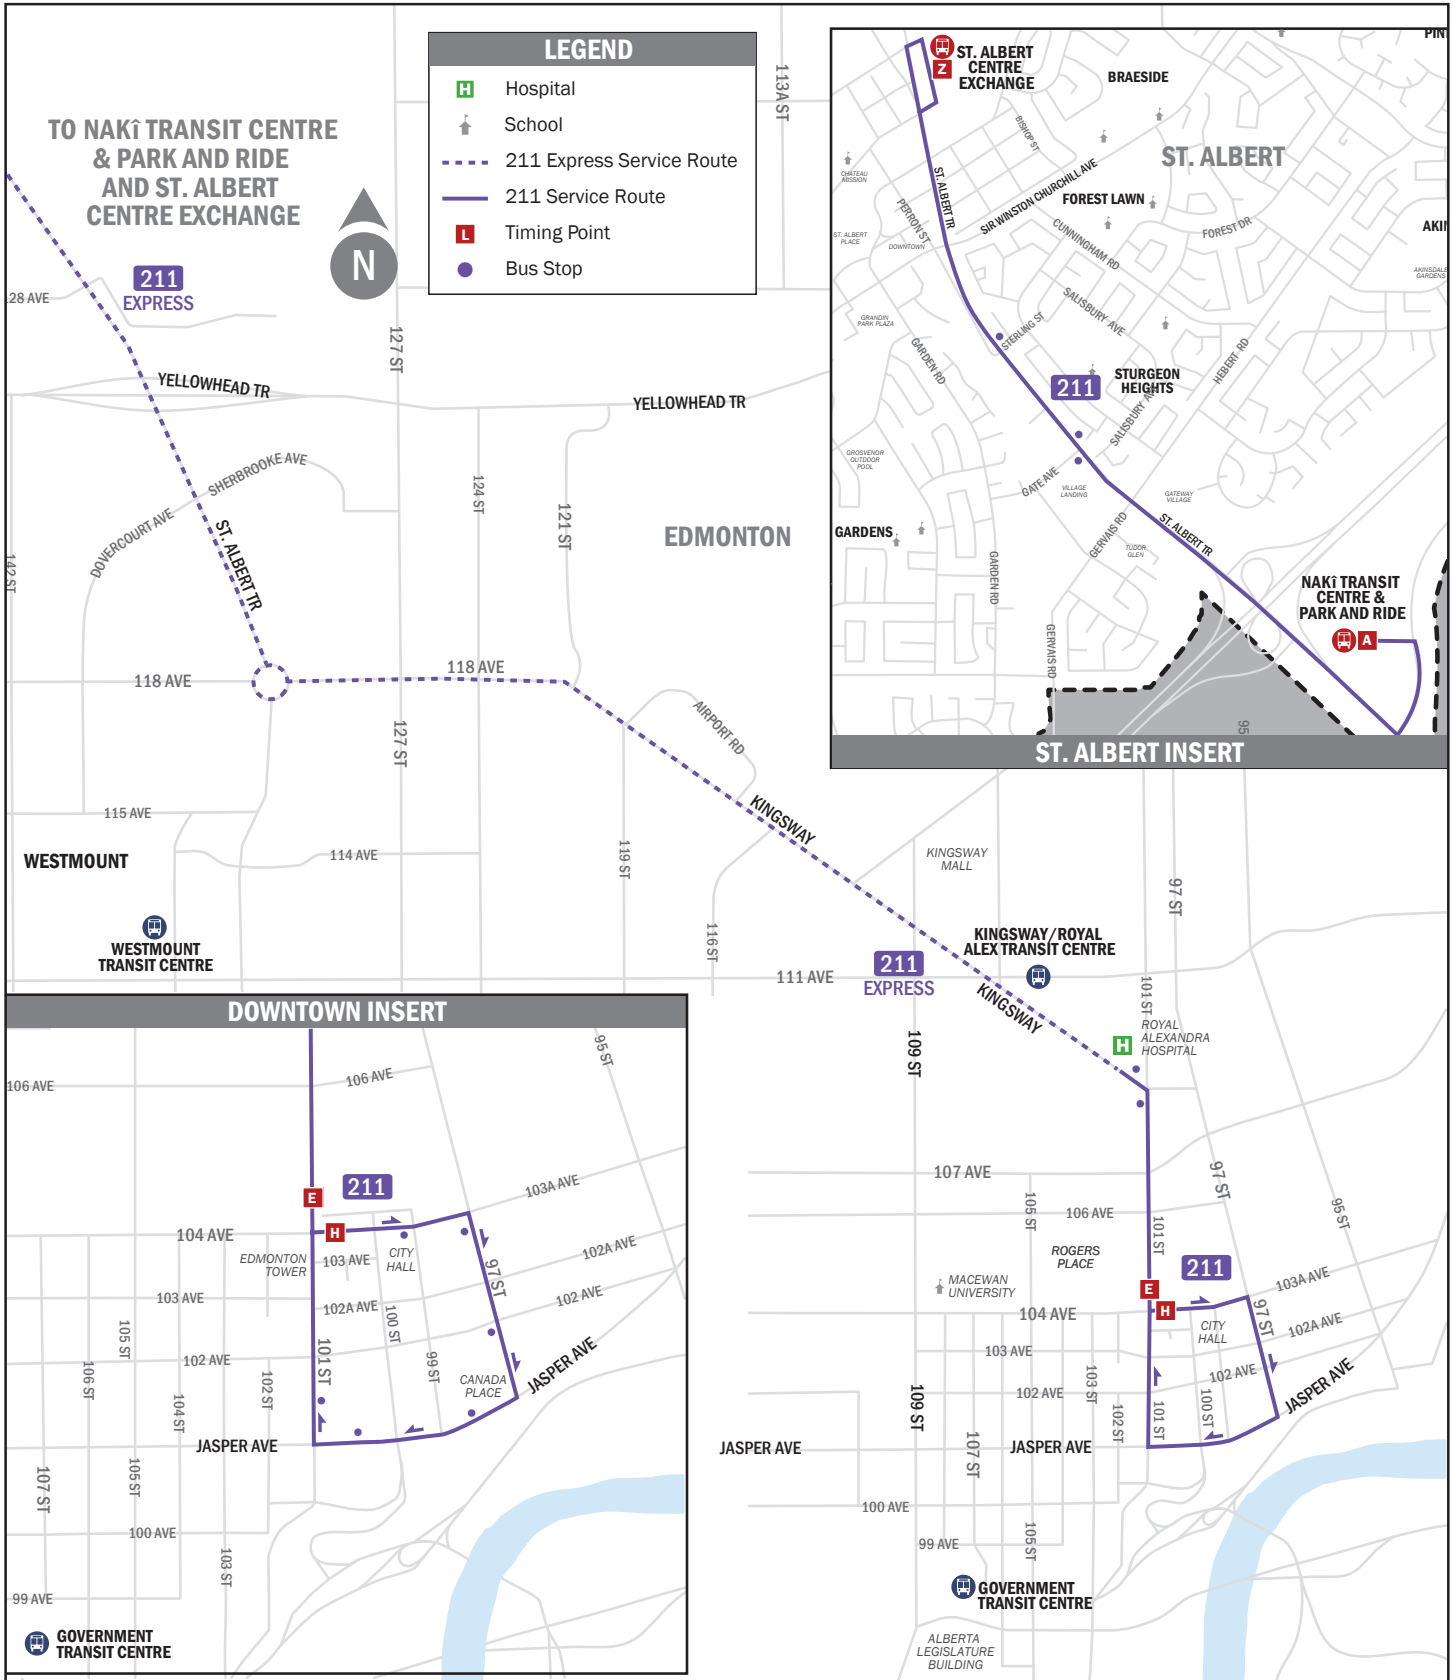

ROUTE 211

St. Albert – Downtown Edmonton

Fall 2025/Winter 2026
Effective November 9, 2025

ROUTE 211 - WEEKDAYS

St. Albert – Downtown Edmonton

Fall 2025/Winter 2026
Effective November 9, 2025

		St. Albert to Edmonton				Edmonton to St. Albert			
		St. Albert Centre Exchange Departure	Nakī Transit Centre Departure	Edmonton Tower 103a Ave./101 St Eastbound	EPCOR Tower 101 St./103A Ave Northbound	Edmonton Tower 103a Ave./101 St Eastbound	EPCOR Tower 101 St./103A Ave Northbound	Nakī Transit Centre Arrival	St. Albert Centre Exchange Arrival
		Z	A	H	E	H	E	A	Z
AM		6:25	6:40	7:04	7:14				
		6:45	7:00	7:23	7:33				
		7:05	7:20	7:48	7:58				
PM						3:27	3:37	4:01	4:13
						4:02	4:12	4:41	4:53
						4:22	4:33	5:01	5:13
						4:36	4:46	5:21	5:33
						5:02	5:12	5:42	5:54