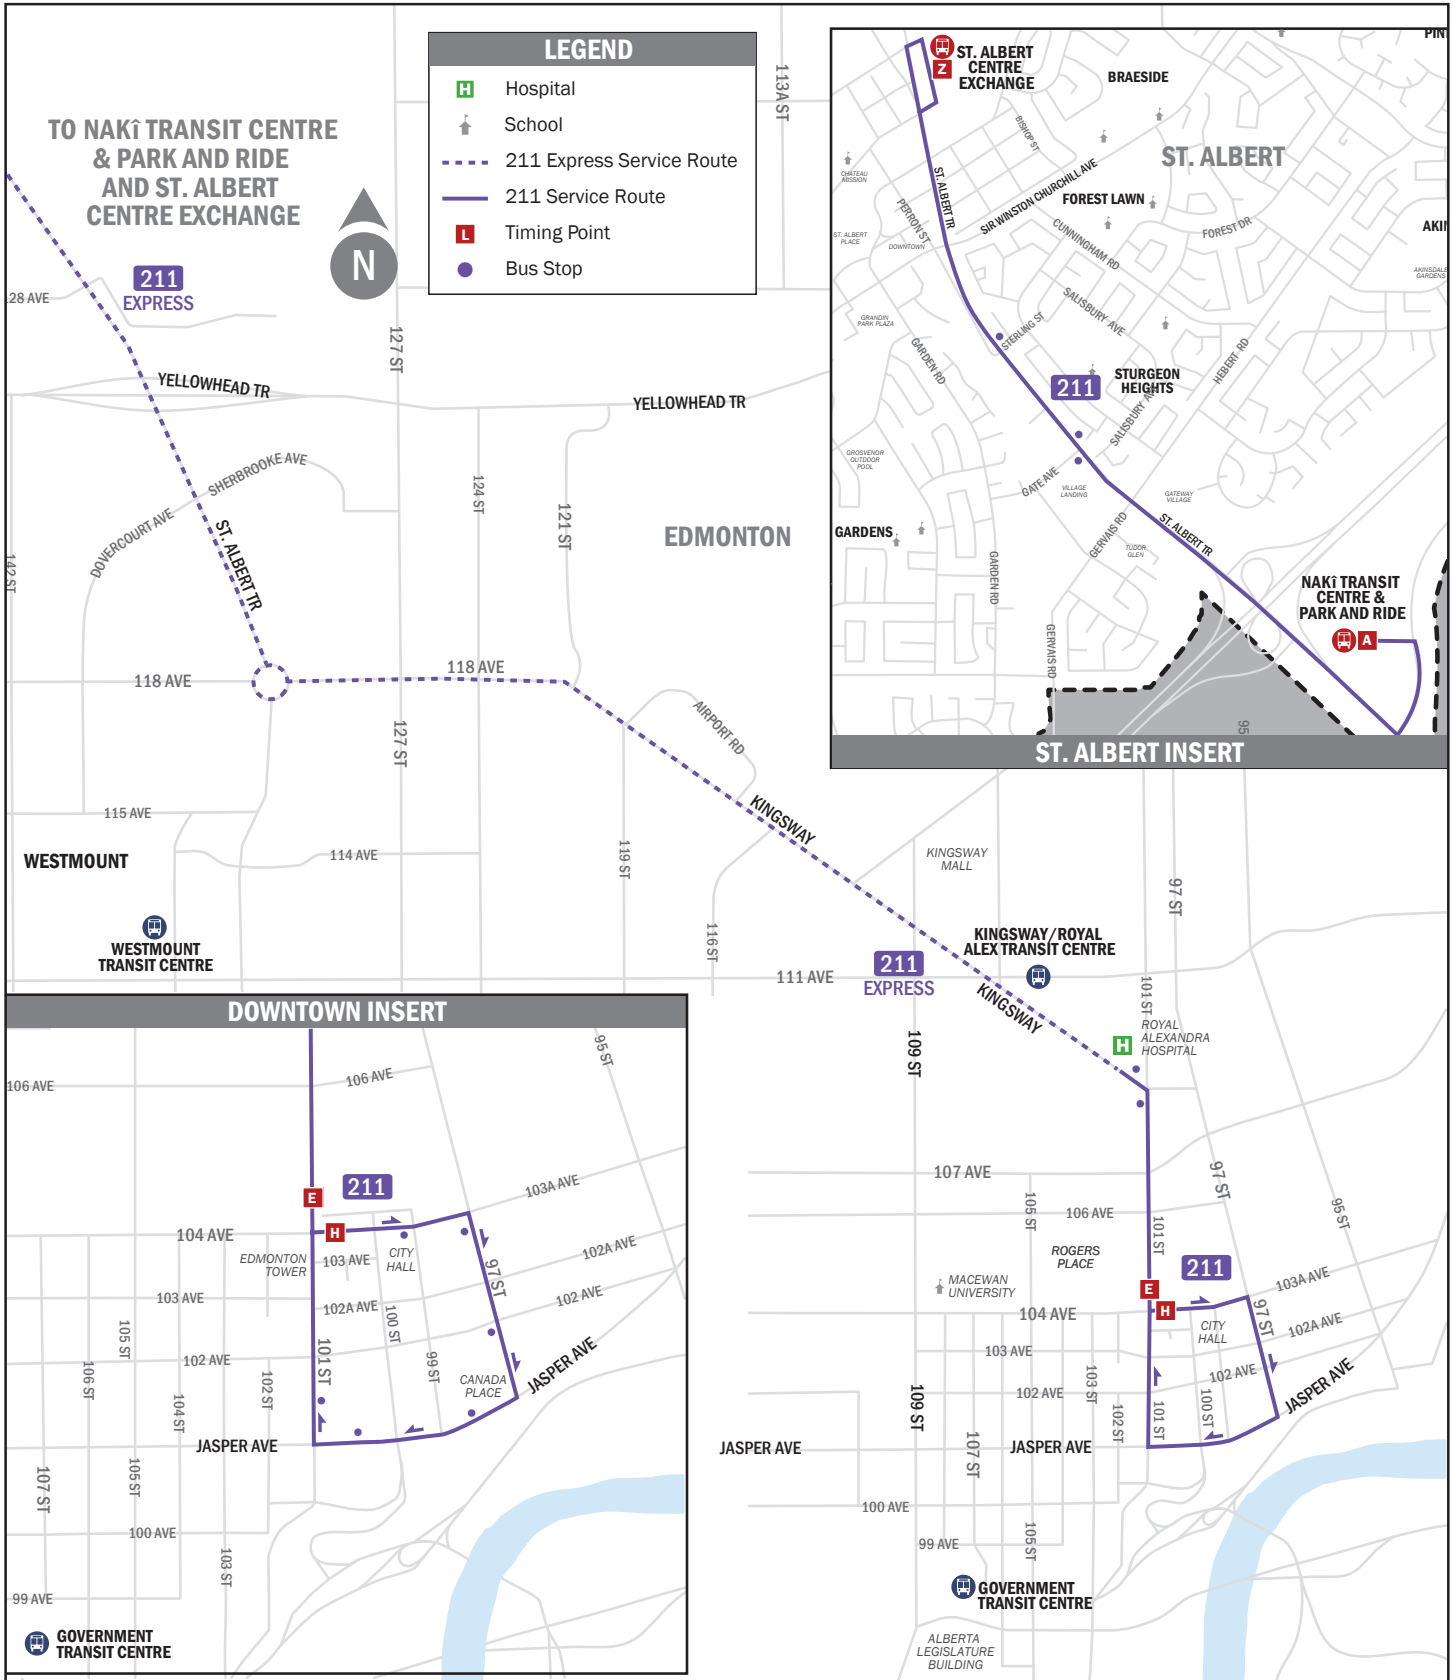

ROUTE 211

St. Albert – Downtown Edmonton

Spring/Summer 2026
Effective April 26, 2026

ROUTE 211 - WEEKDAYS

St. Albert – Downtown Edmonton

Spring/Summer 2026
Effective April 26, 2026

		St. Albert to Edmonton				Edmonton to St. Albert			
		St. Albert Centre Exchange Departure	Nakī Transit Centre Departure	Edmonton Tower 103a Ave./101 St Eastbound	EPCOR Tower 101 St./103A Ave Northbound	Edmonton Tower 103a Ave./101 St Eastbound	EPCOR Tower 101 St./103A Ave Northbound	Nakī Transit Centre Arrival	St. Albert Centre Exchange Arrival
		Z	A	H	E	H	E	A	Z
AM		6:25	6:40	7:04	7:14				
		6:45	7:00	7:23	7:33				
		7:05	7:20	7:48	7:58				
PM						3:22	3:32	4:01	4:13
						4:02	4:12	4:41	4:53
						4:22	4:33	5:01	5:13
						4:36	4:46	5:21	5:33
						5:02	5:12	5:42	5:54