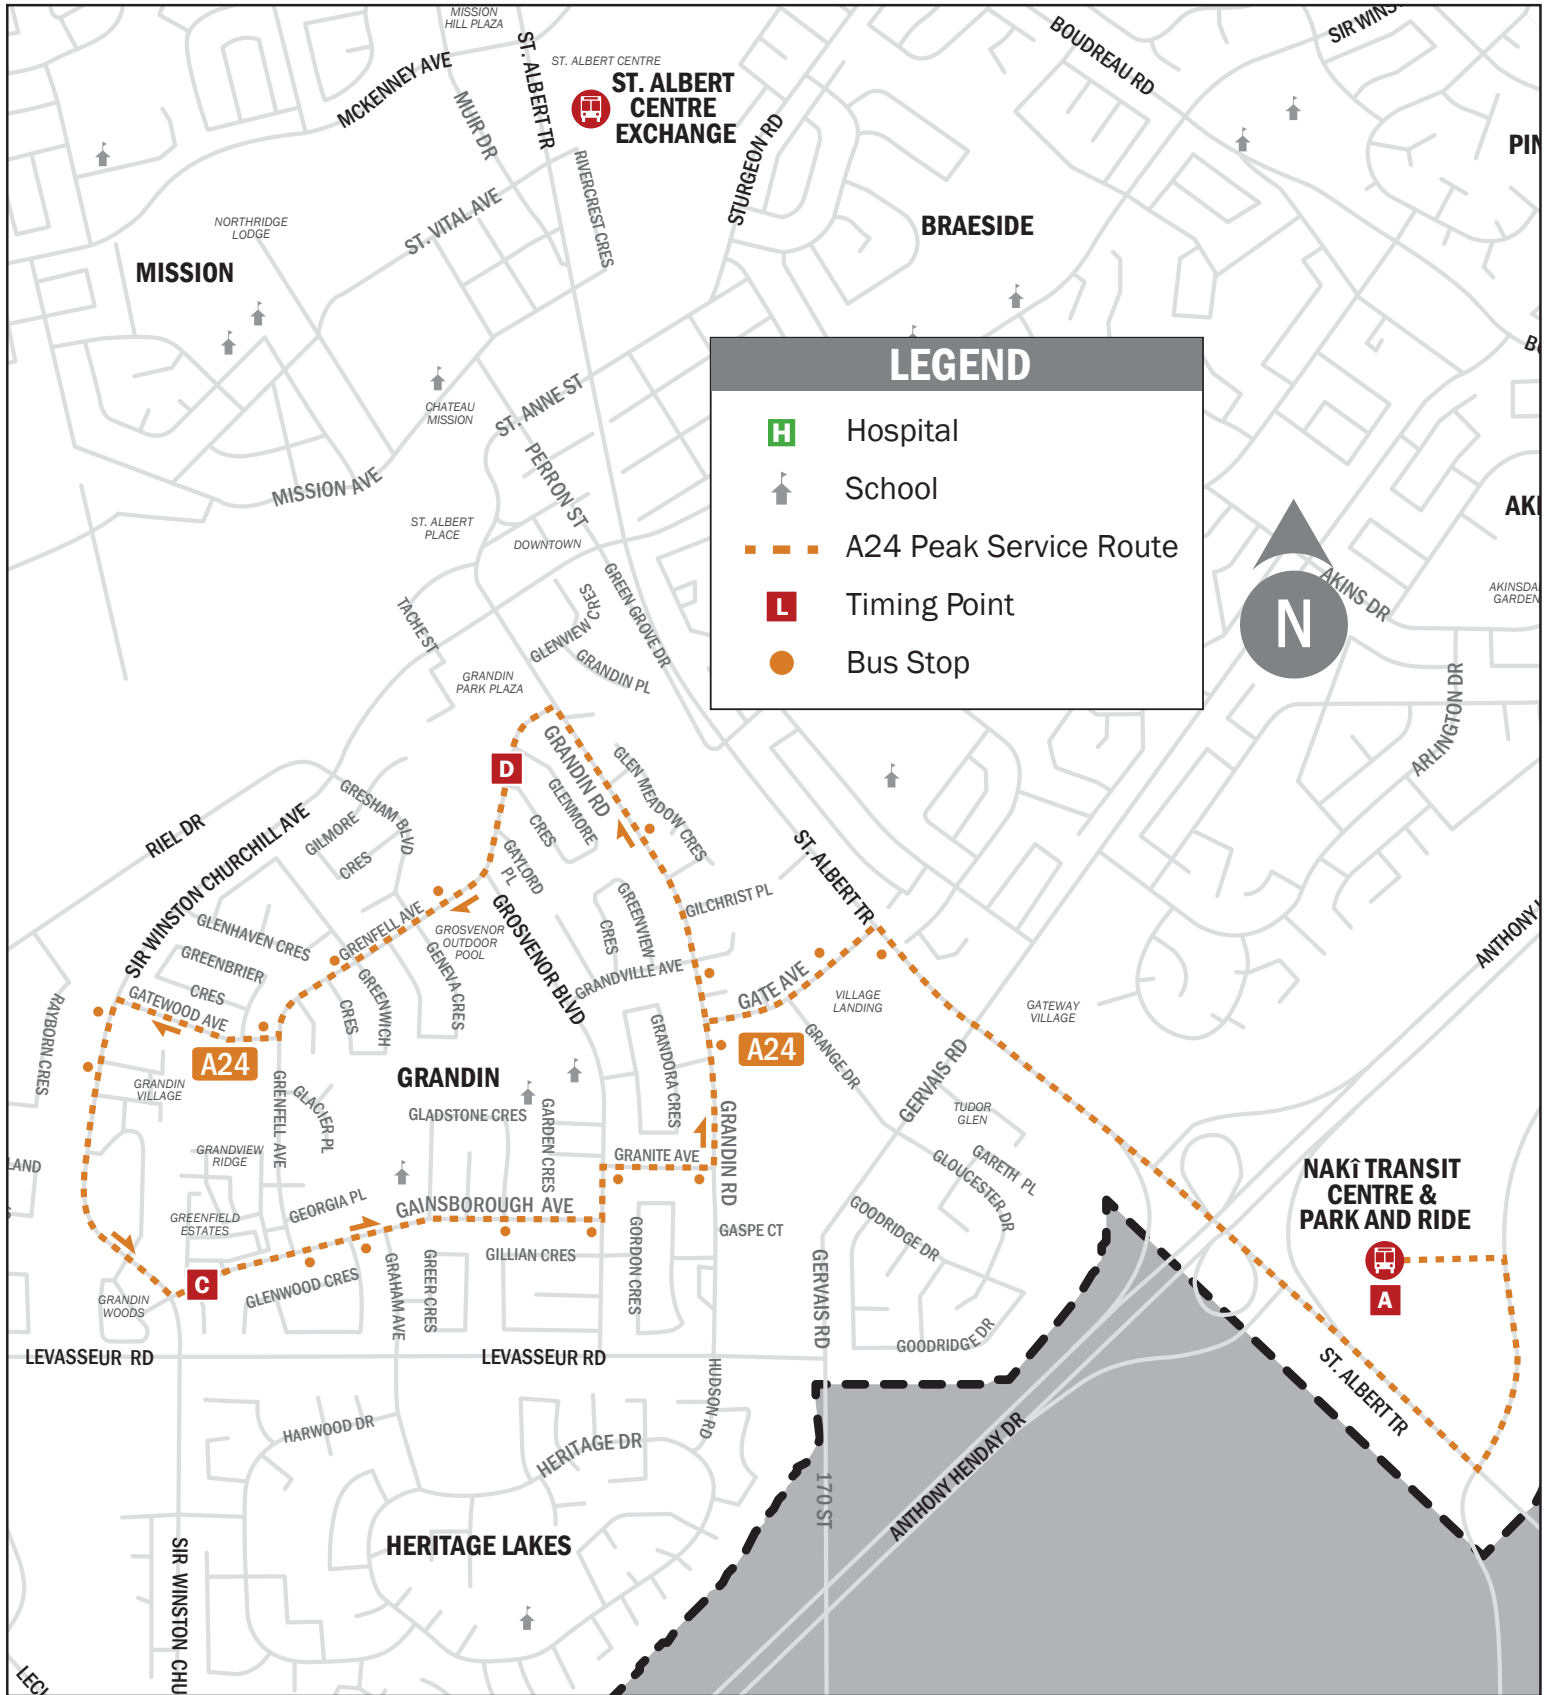

ROUTE A24

Grandin

ROUTE A24 - WEEKDAYS

Grandin

	Naki Transit Centre Departure	Grovenor Blvd Glenmore Cres Westbound	Gainsborough Ave Sir Winston Churchill Ave Eastbound	Naki Transit Centre Arrival
	A	D	C	A
AM		5:44	5:49	5:57
		6:04	6:09	6:17
		6:24	6:29	6:37
	6:32	6:39	6:44	6:57
		7:00	7:05	7:17
	7:12	7:19	7:24	7:37
	7:32	7:39	7:44	7:57
	7:52	7:59	8:04	8:17
	4:04	4:11	4:16	4:37
	4:24	4:31	4:36	4:57
	4:44	4:51	4:56	5:16
	5:04	5:11	5:16	5:37
	5:24	5:31	5:36	5:57
	5:45	5:52	5:57	6:17
	6:06	6:13	6:18	6:37

See Route **A31** for additional trips