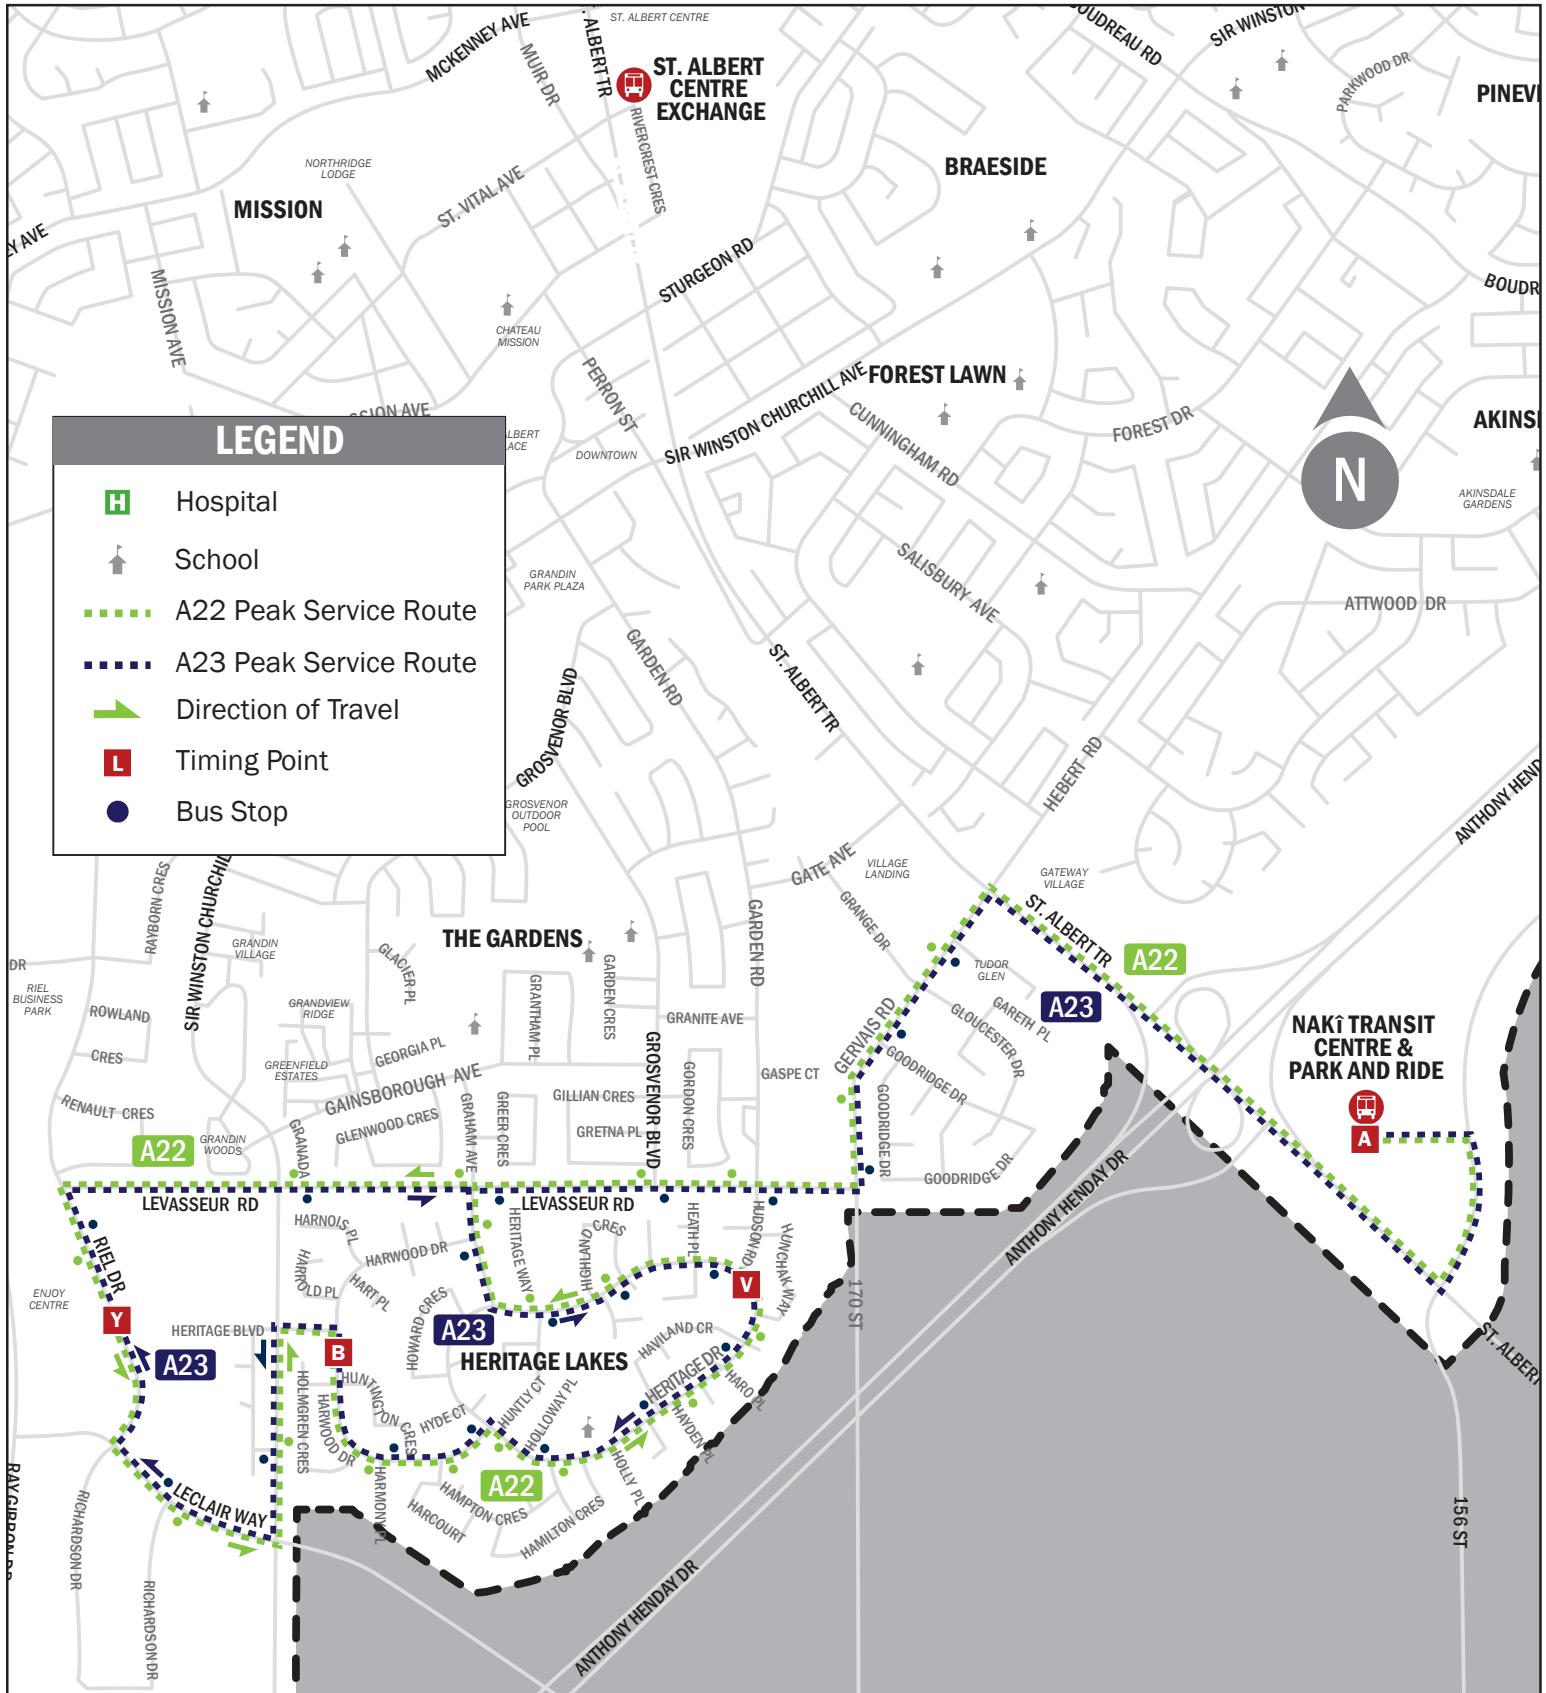

# ROUTE A22 | ROUTE A23

Riel – Enjoy Centre – Heritage Lakes

Spring/Summer 2026  
Effective April 26, 2026

## ROUTE A22 - WEEKDAYS

Riel – Enjoy Centre – Heritage Lakes

Spring/Summer 2026 – Effective April 26, 2026

	Nakí Transit Centre Departure	Riel Dr Enjoy Centre Southbound	Harwood Dr Heritage Blvd Southbound	Heritage Dr Hudson Rd Westbound	Nakí Transit Centre Arrival
	<b>A</b>	<b>Y</b>	<b>B</b>	<b>V</b>	<b>A</b>
AM		5:41	5:44	5:47	5:57
		5:59	6:03	6:06	6:17
		6:19	6:23	6:26	6:37
	6:30	6:40	6:44	6:47	6:57
	7:46	7:56	8:00	8:03	8:17
PM					

See Route **A21** for additional trips

## ROUTE A23 - WEEKDAYS

Heritage Lakes – Enjoy Centre – Riel

Spring/Summer 2026 – Effective April 26, 2026

	Nakí Transit Centre Departure	Heritage Dr Hudson Rd Eastbound	Harwood Dr Heritage Blvd Northbound	Riel Dr Enjoy Centre Northbound	Nakí Transit Centre Arrival
	<b>A</b>	<b>V</b>	<b>B</b>	<b>Y</b>	<b>A</b>
AM					
PM	4:24	4:32	4:35	4:38	4:57
	5:04	5:12	5:15	5:18	5:37
	5:45	5:53	5:56	5:59	6:17