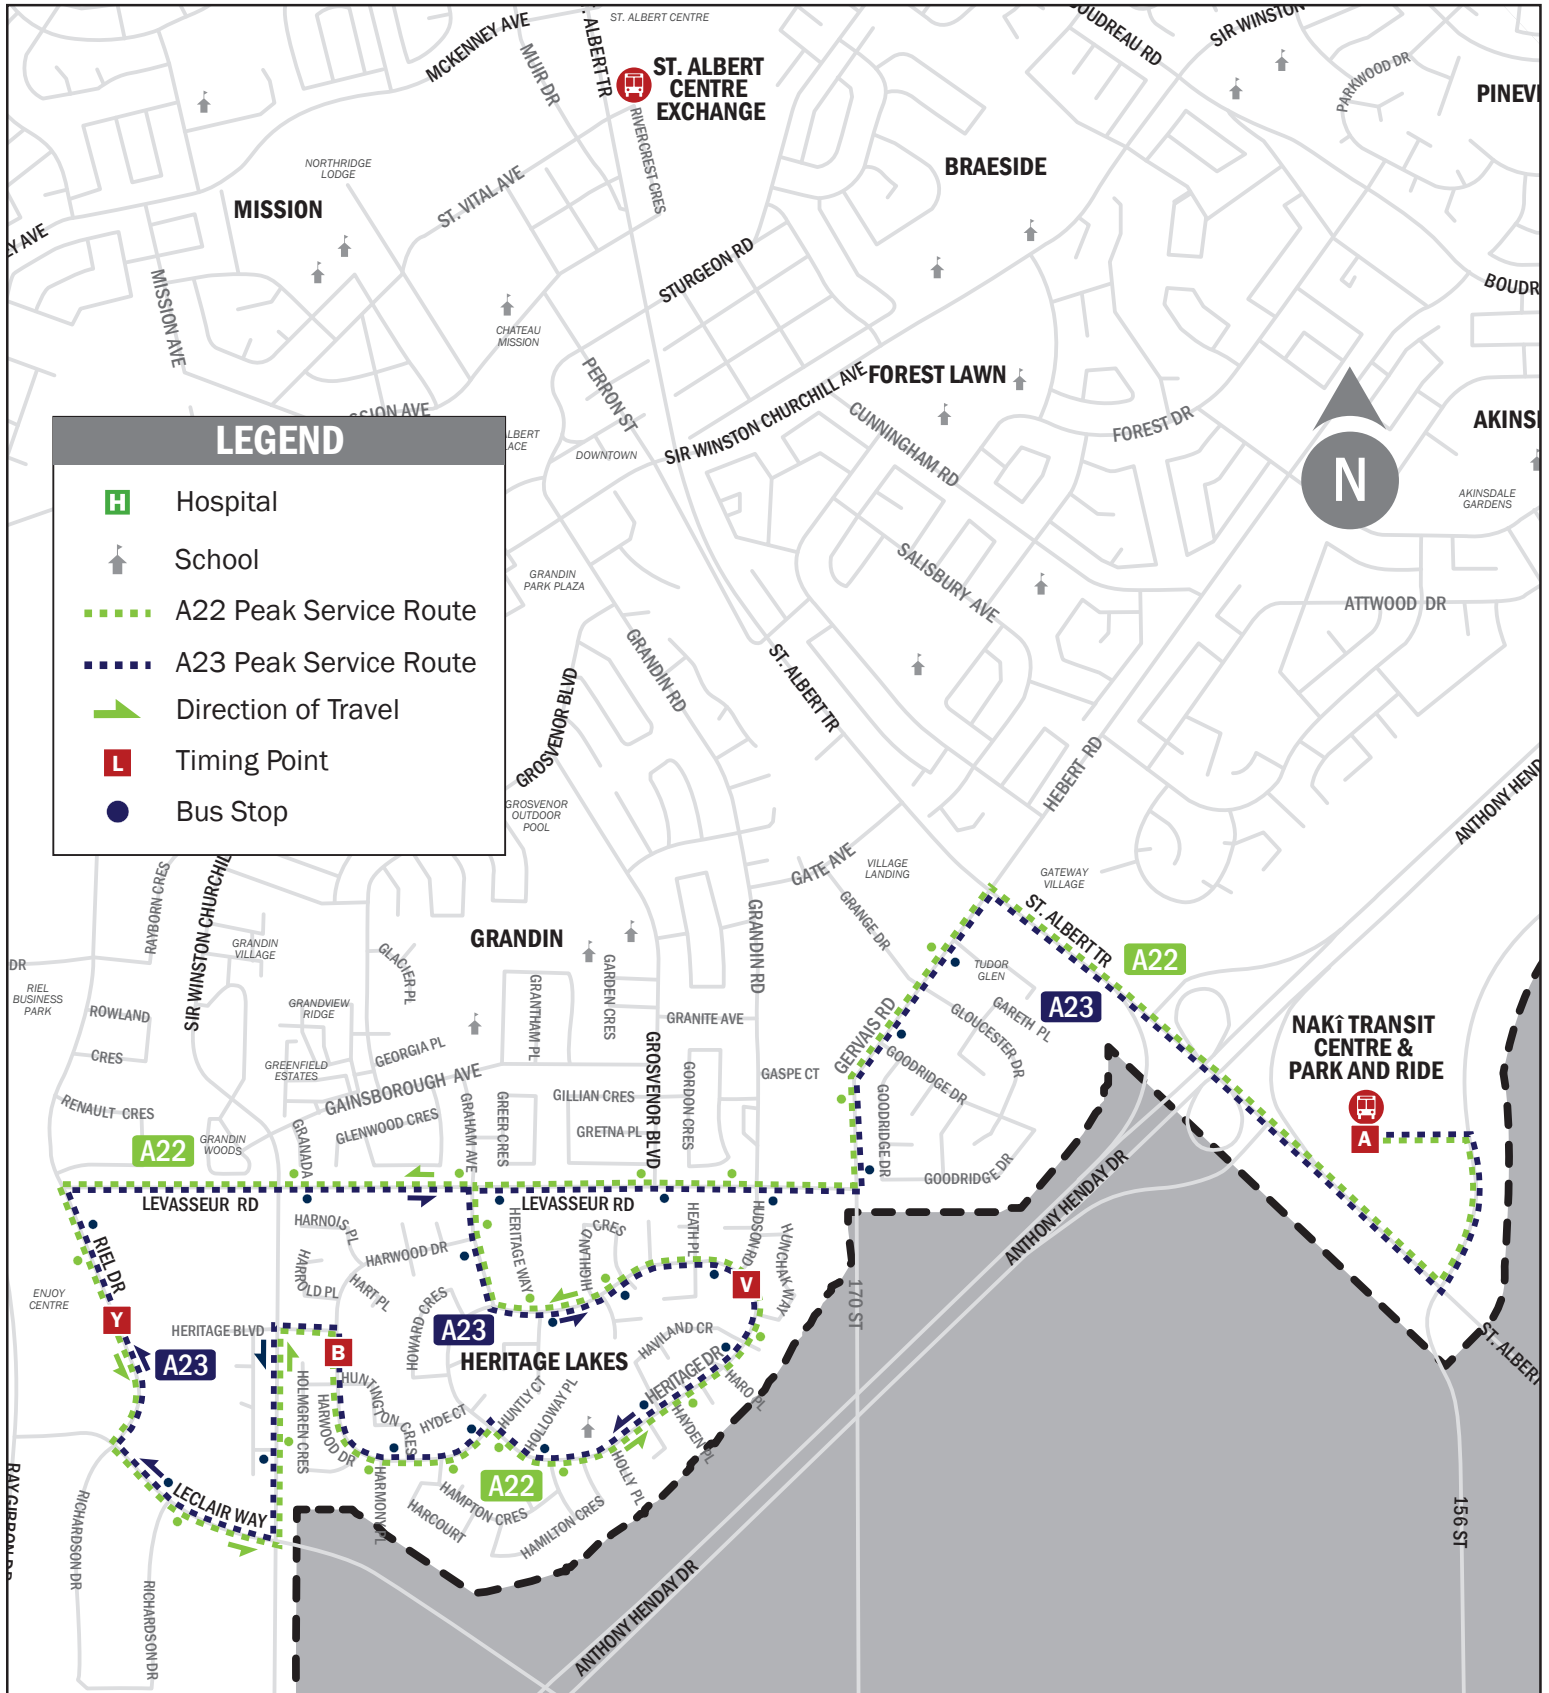

# ROUTE A22 | ROUTE A23

Riel – Enjoy Centre – Heritage Lakes

## ROUTE A22 - WEEKDAYS

Riel – Enjoy Centre – Heritage Lakes

	Naki Transit Centre Departure	Riel Dr Enjoy Centre Southbound	Harwood Dr Heritage Blvd Southbound	Heritage Dr Hudson Rd Westbound	Naki Transit Centre Arrival
	A	Y	B	V	A
AM		5:41	5:45	5:48	5:57
		6:01	6:05	6:08	6:17
		6:21	6:25	6:28	6:37
	6:30	6:36	6:40	6:43	6:57
	7:29	7:36	7:40	7:43	7:57
	7:49	7:56	8:00	8:03	8:17
PM					

See Route **A21** for additional trips

## ROUTE A23 - WEEKDAYS

Heritage Lakes – Enjoy Centre – Riel

	Naki Transit Centre Departure	Heritage Dr Hudson Rd Eastbound	Harwood Dr Heritage Blvd Northbound	Riel Dr Enjoy Centre Northbound	Naki Transit Centre Arrival
	A	V	B	Y	A
AM					
PM	4:24	4:32	4:35	4:38	4:57
	5:04	5:12	5:15	5:18	5:37
	5:45	5:53	5:56	5:59	6:17