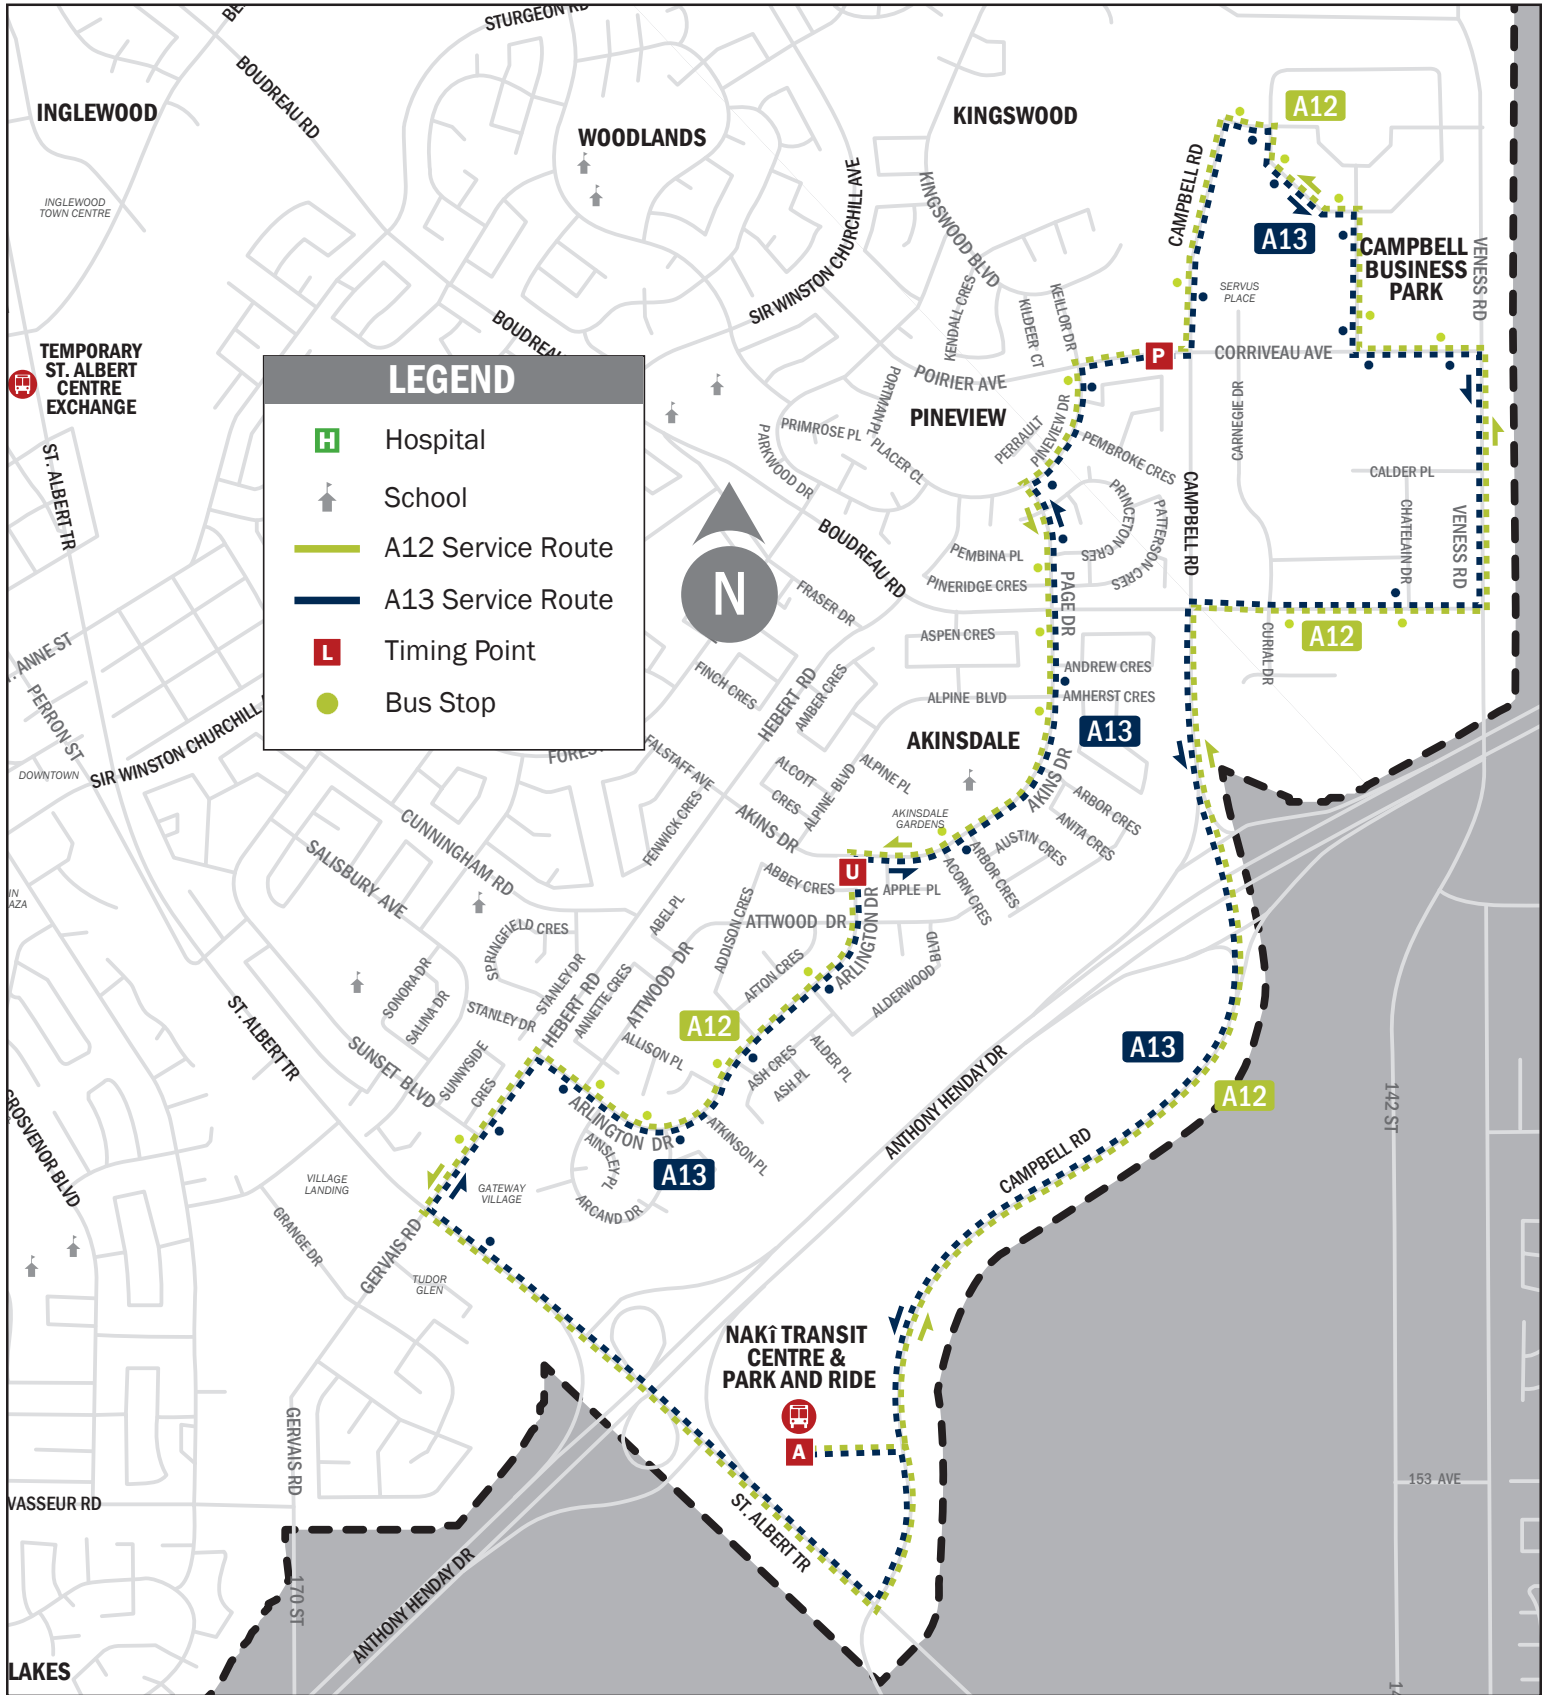

ROUTE A12 | ROUTE A13

Akinsdale - Pineview - Campbell Business Park

Spring/Summer 2024
Effective April 28, 2024

ROUTE A12 - WEEKDAYS

Campbell Business Park - Pineview - Akinsdale

Spring/Summer 2024 – Effective April 28, 2024

	Naki Transit Centre Departure	Poirier Ave Campbell Rd Westbound	Arlington Dr Akins Dr Southbound	Naki Transit Centre Arrival
	A	P	U	A
AM	6:30	6:39	6:44	6:57
	7:10	7:19	7:24	7:37
	7:32	7:41	7:46	7:57
	7:52	8:01	8:06	8:17
	8:06	8:15	8:20	8:37
PM				

See Route **A32** for additional trips

ROUTE A13 - WEEKDAYS

Akinsdale - Pineview - Campbell Business Park

Spring/Summer 2024 – Effective April 28, 2024

	Naki Transit Centre Departure	Arlington Dr Akins Dr Northbound	Poirier Ave Campbell Rd Eastbound	Naki Transit Centre Arrival
	A	U	P	A
AM				
PM	4:04	4:11	4:14	4:28
	4:24	4:31	4:34	4:48
	4:44	4:51	4:54	5:09
	5:04	5:14	5:17	5:31
	5:24	5:34	5:37	5:51
	5:45	5:51	5:54	6:12
	6:06	6:11	6:14	6:33
	6:26	6:31	6:34	6:48