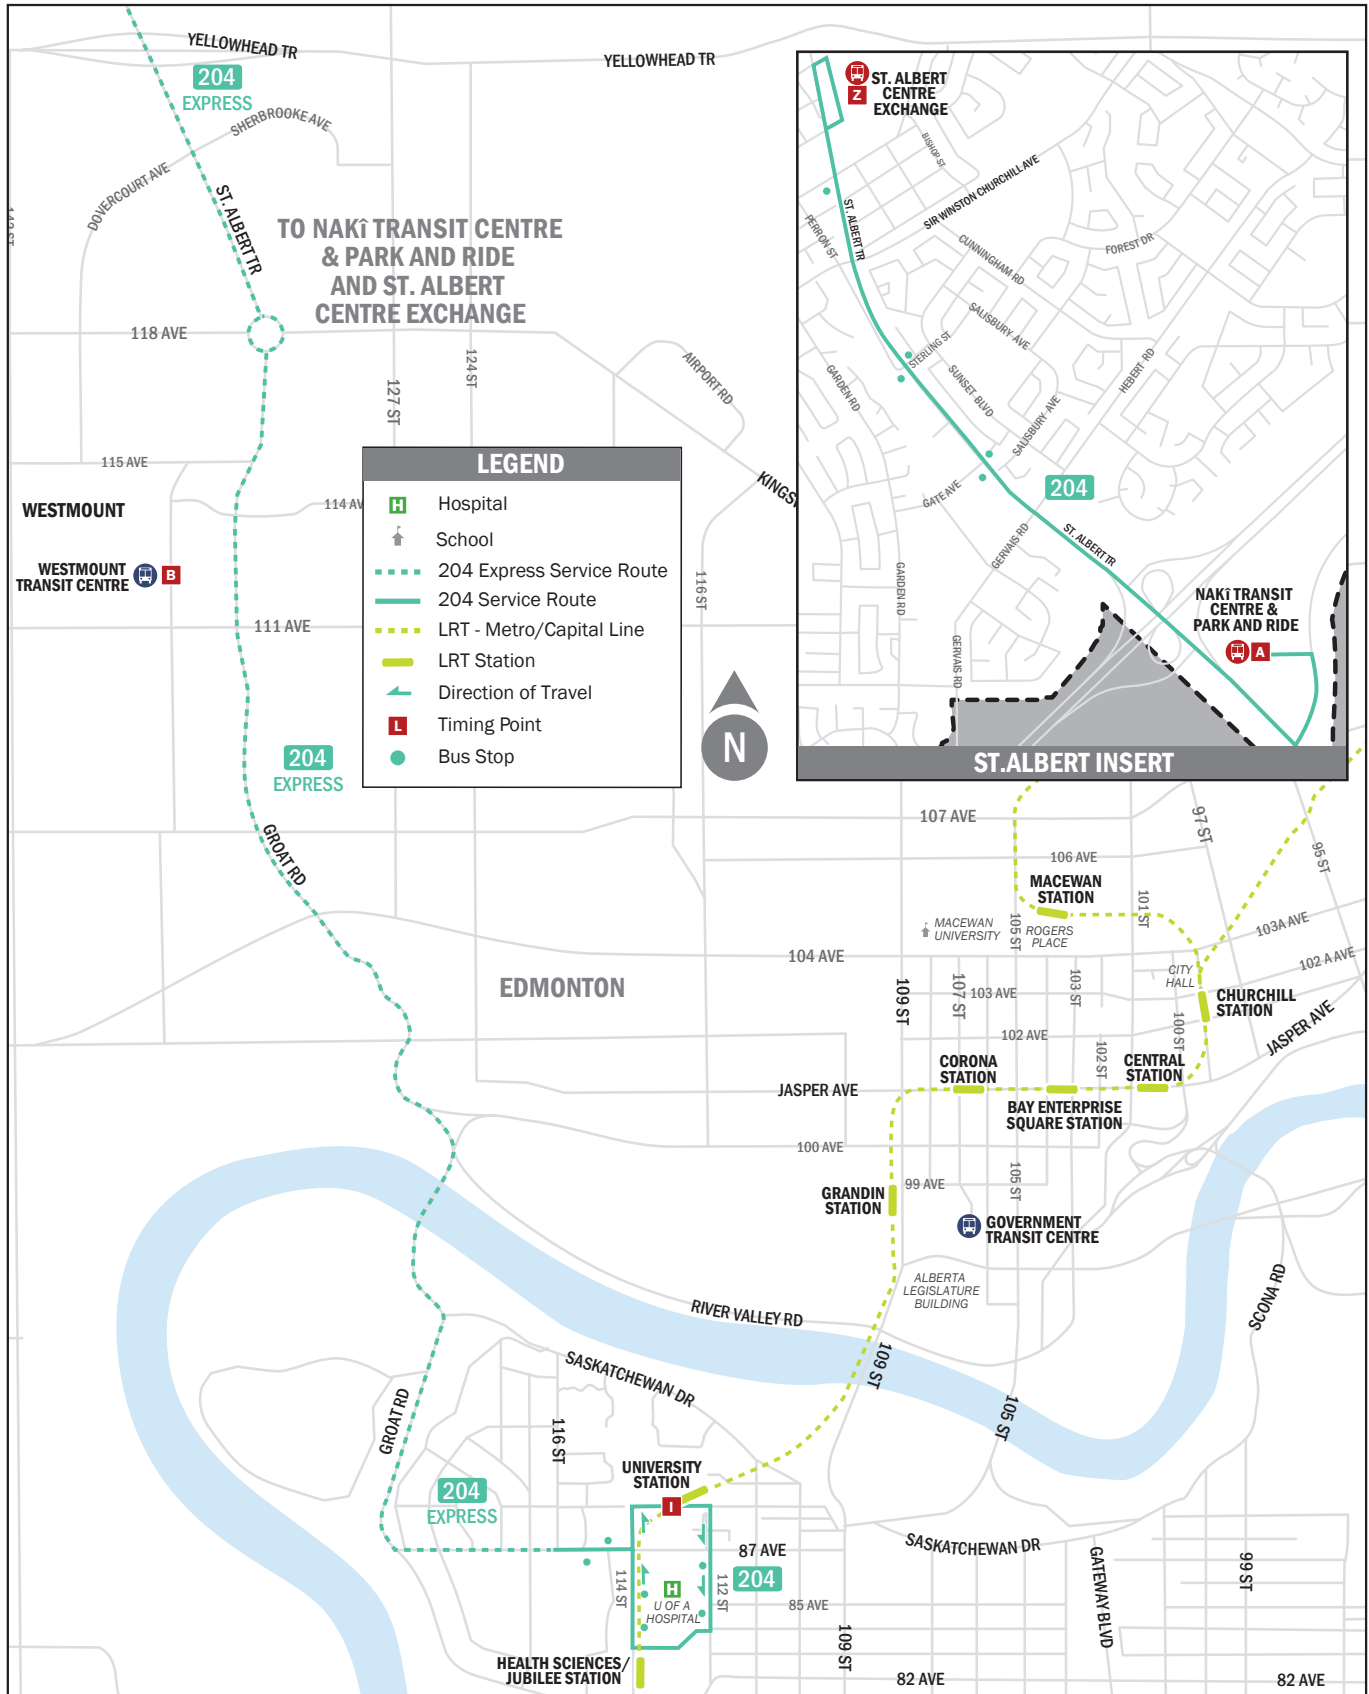

ROUTE 204

St. Albert - University of Alberta

Fall 2025/Winter 2026
Effective November 9, 2025

ROUTE 204 - WEEKDAYS

St. Albert – University of Alberta

Fall 2025/Winter 2026
Effective November 9, 2025

		St. Albert to Edmonton				Edmonton to St. Albert			
		St. Albert Centre Exchange Departure	Nakî Transit Centre Departure	Westmount Transit Centre - Bay I Southbound	University of Alberta Transit Centre Arrival	University of Alberta Transit Centre Departure	Westmount Transit Centre - Bay E Northbound	Nakî Transit Centre Arrival	St. Albert Centre Exchange Arrival
		Z	A	B	I	I	B	A	Z
AM			7:18	->	7:44				
		7:05	7:20	->	7:46				
			8:00	->	8:29				
			8:18	->	8:47				
		8:05	8:20	->	8:49				
			8:22	->	8:51				
			8:38	->	9:07				
		9:03	9:18	->	9:42				
PM			9:20	->	9:44				
			10:20	->	10:44				
PM						12:48	->	1:18	
						1:20	->	1:50#	
						2:03	->	2:33	
						2:57	->	3:33	
						3:05	->	3:41	3:53
						3:49	->	4:23	
						4:03	->	4:43	4:53
						4:19	->	4:57	
					5:10	->	5:41	5:53	
					6:13	->	6:43		

- Trips do not operate **Nov 10 – 14, Dec 9– Jan 2, Feb 16 – 20, & Apr 13 – 24**
- > Route **204** operates express between Nakî Transit Centre and the University of Alberta.
- # Trip does not immediately connect with local buses.