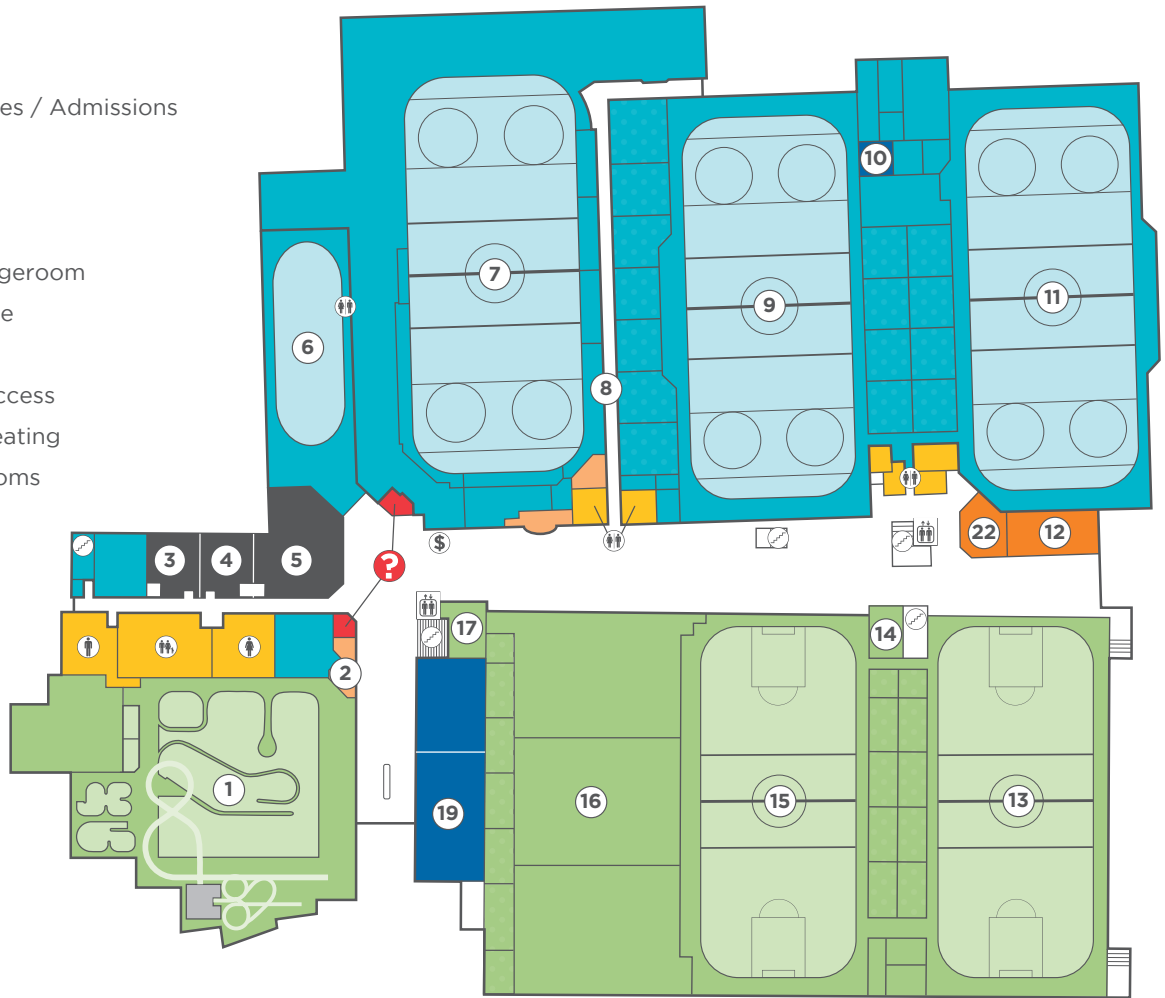

First Floor

-  Guest Services / Admissions
-  Elevator
-  Stairs
-  Washrooms
-  Family Changeroom
-  Bank Machine
-  Concessions
-  Spectator Access
-  Spectator Seating
-  Dressing Rooms

● Recreation/Fitness

Community Gymnasium.....	16
Equipment Room.....	17
Tournament Room.....	14
Landrex Water Play Centre.....	1
Tudor Veterinary Field House.....	13
Bright Dental Field House.....	15

● Ice

Ron Hodgson Leisure Ice.....	6
Mark Messier Arena.....	11
Go Auto Arena.....	7
Troy Murray Arena.....	9

● Children

Childminding.....	3
Program Room.....	4
Ron Hodgson Children's Playground.....	5

● Meeting Rooms

Reliance The Furnace Company Community Room.....	12
--	----

● Food / Beverage

Booster Juice.....	8
Starbucks.....	2

Third Floor

● Recreation/Fitness

Tailor Made Insurance Fitness Studio	21
Christenson Developments Track & Training Centre	30
Tailor Made Insurance Fitness and Wellness Centre	20
Mind Body Studio / Kinesis	26
Active Living Centre	28
Eyeland Optometry Spin Bike Corner	31
Sport Performance Corner	32