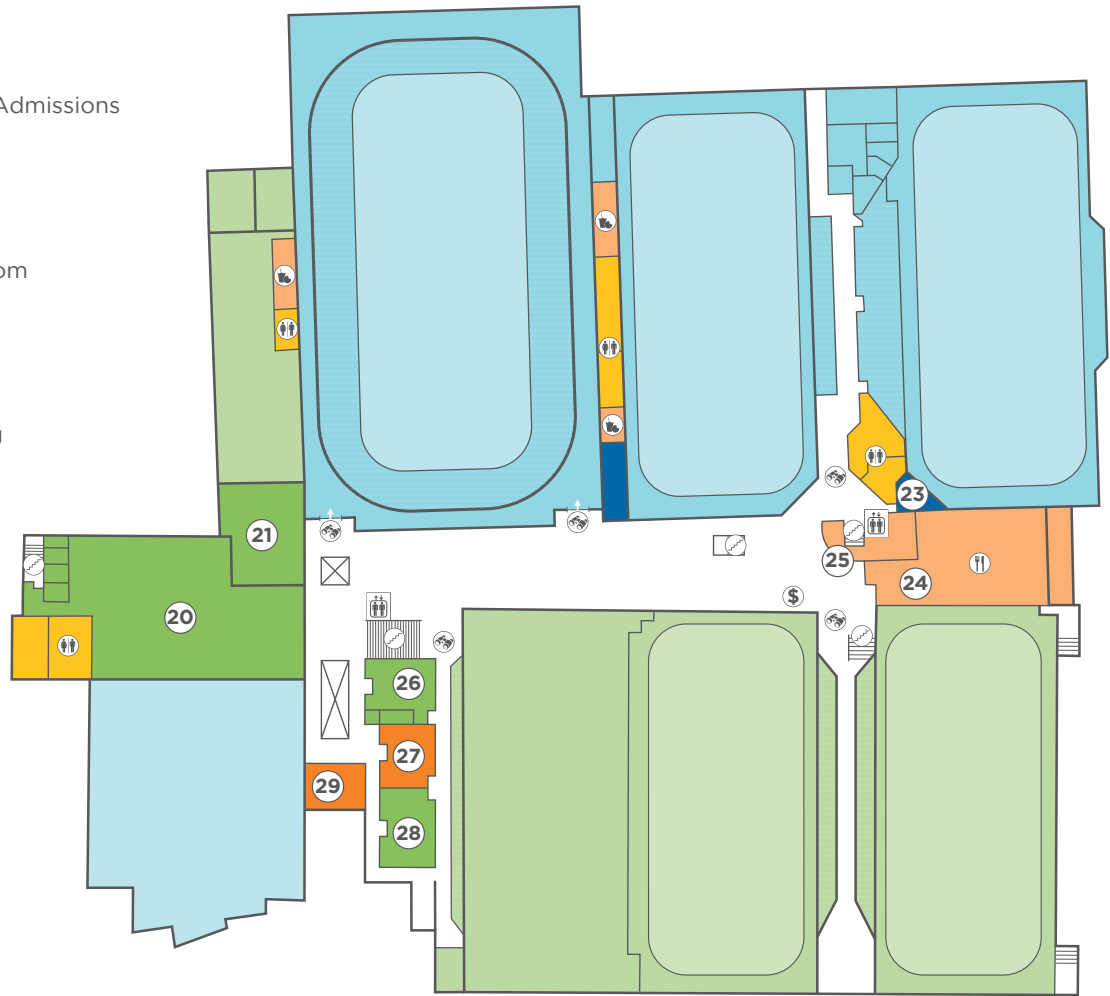

First Floor

-  Guest Services / Admissions
-  Elevator
-  Stairs
-  Washrooms
-  Family Changeroom
-  Bank Machine
-  Concessions
-  Spectator Access
-  Spectator Seating
-  Dressing Rooms

● Recreation/Fitness

Community Gymnasium.....	16
Equipment Room.....	17
Tournament Room.....	14
Landrex Water Play Centre.....	1
Tudor Veterinary Field House.....	13
Bright Dental Field House.....	15

● Ice

Ron Hodgson Leisure Ice.....	6
Mark Messier Arena.....	11
Go Auto Arena.....	7
Troy Murray Arena.....	9

● Children

Childminding.....	3
Program Room.....	4
Ron Hodgson Children's Playground.....	5

● Meeting Rooms

Reliance The Furnace Company Community Room.....	12
--	----

● Food / Beverage

Booster Juice.....	8
Starbucks.....	2

Third Floor

● Recreation/Fitness

Tailor Made Insurance Fitness Studio	21
Christenson Developments Track & Training Centre	30
Tailor Made Insurance Fitness and Wellness Centre	20
Mind Body Studio / Kinesis	26
Active Living Centre	28
Eyeland Optometry Spin Bike Corner	31
Sport Performance Corner	32