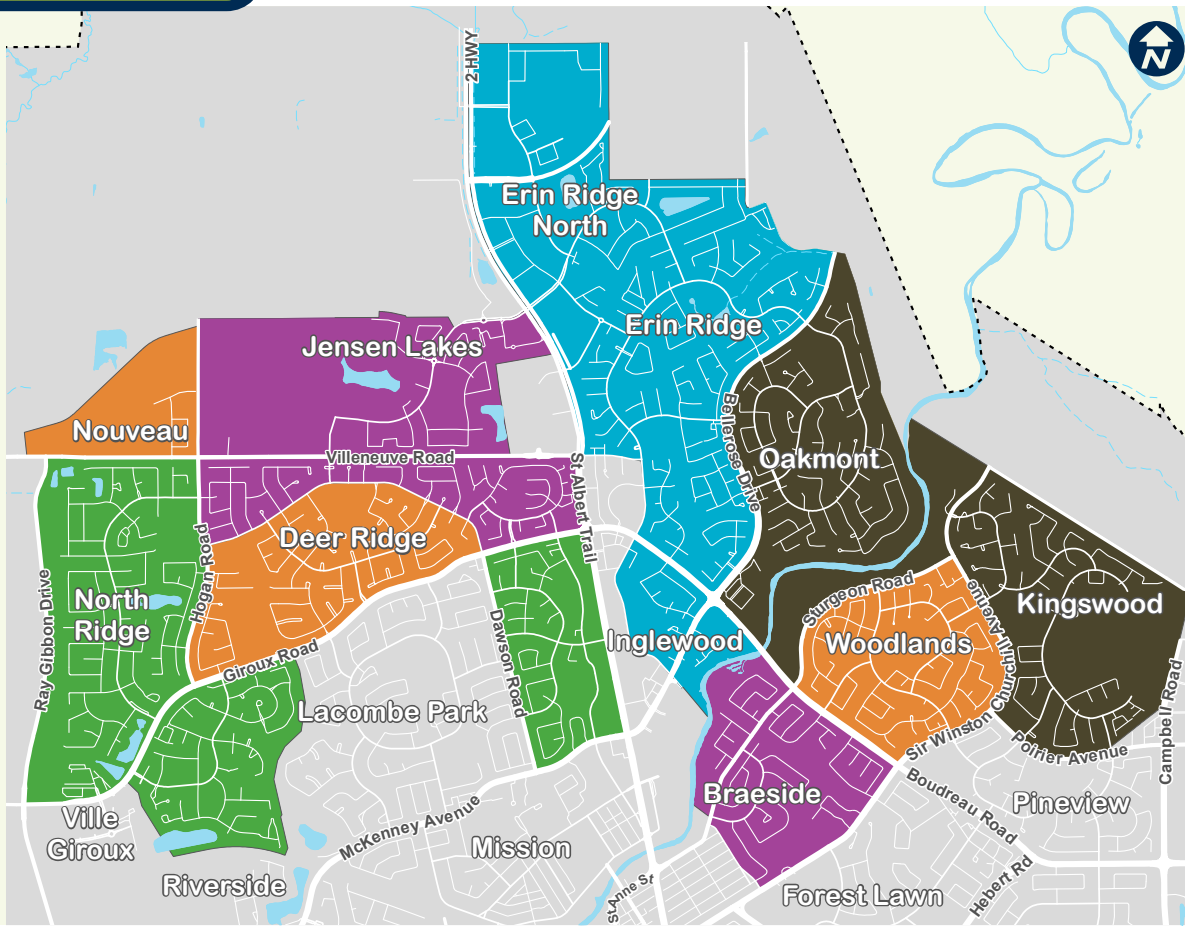

ZONE A

BeWasteWise

2024 WASTE COLLECTION CALENDAR

REMEMBER!

Waste must be out by **7 a.m.**

Ensure **1 m** of clearance on all sides.

For more information, visit stalbert.ca/waste

Never miss your waste collection day again!

Download the App today!

Search **City of St Albert: BeWasteWise**

Note: Starting in 2025, this calendar will only be available online and in the BeWasteWise app.

Legend

- Stat Holiday – No Collection
- Dual Neighbourhood Collection Day
- Garbage Collection
- Organics Collection
- Recycling Collection
- Curbside Leaf Pick-Up
- Curbside Large Item Pick-Up
- Curbside Christmas Tree Pick-Up