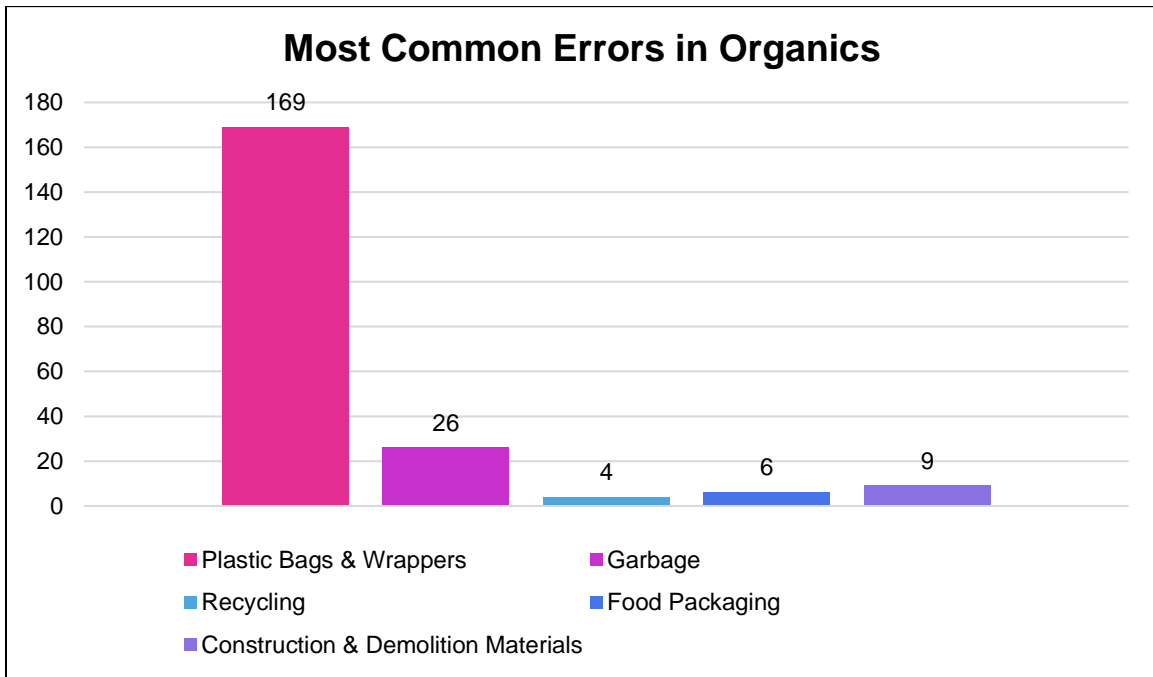

BeWasteWise

Most Common Sorting Errors in Garbage, Organics and Recycling

Note: Garbage is usually bagged, so all contents were not visible.

BeWasteWise

BeWasteWise

Note: Other items included bottle caps, clothes hangers, plastic toys, plastic utensils, and recycling with food residue.