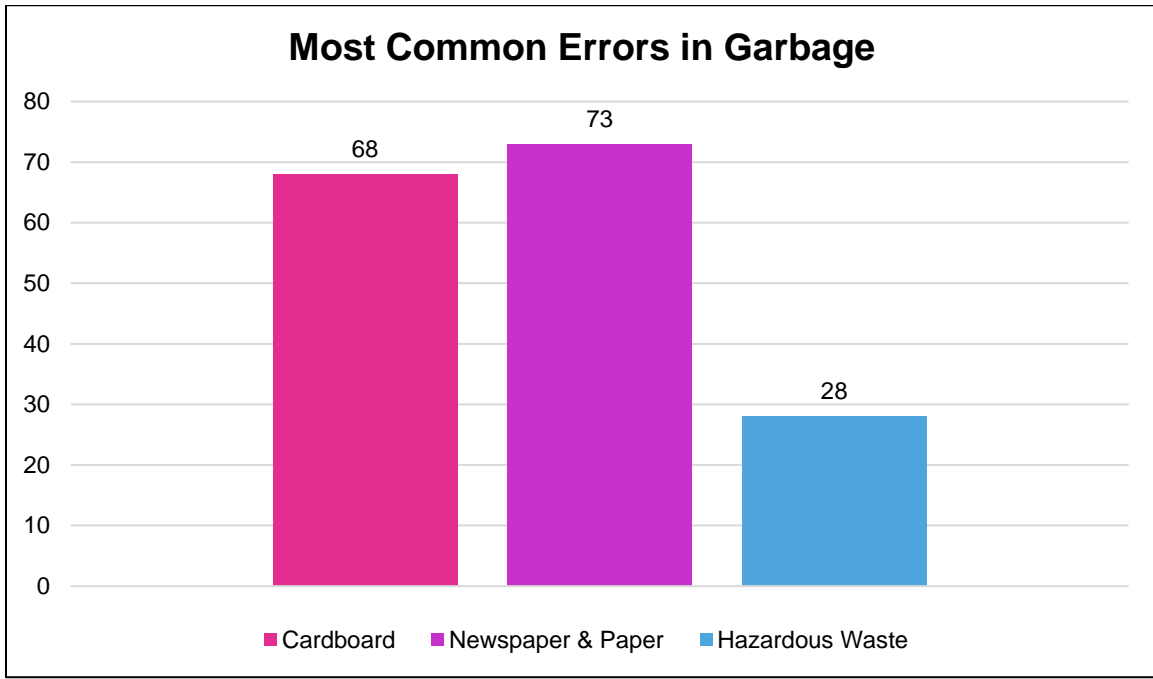

BeWasteWise

Most Common Sorting Errors in Garbage, Organics and Recycling

Note: Garbage is usually bagged, so all contents were not visible.