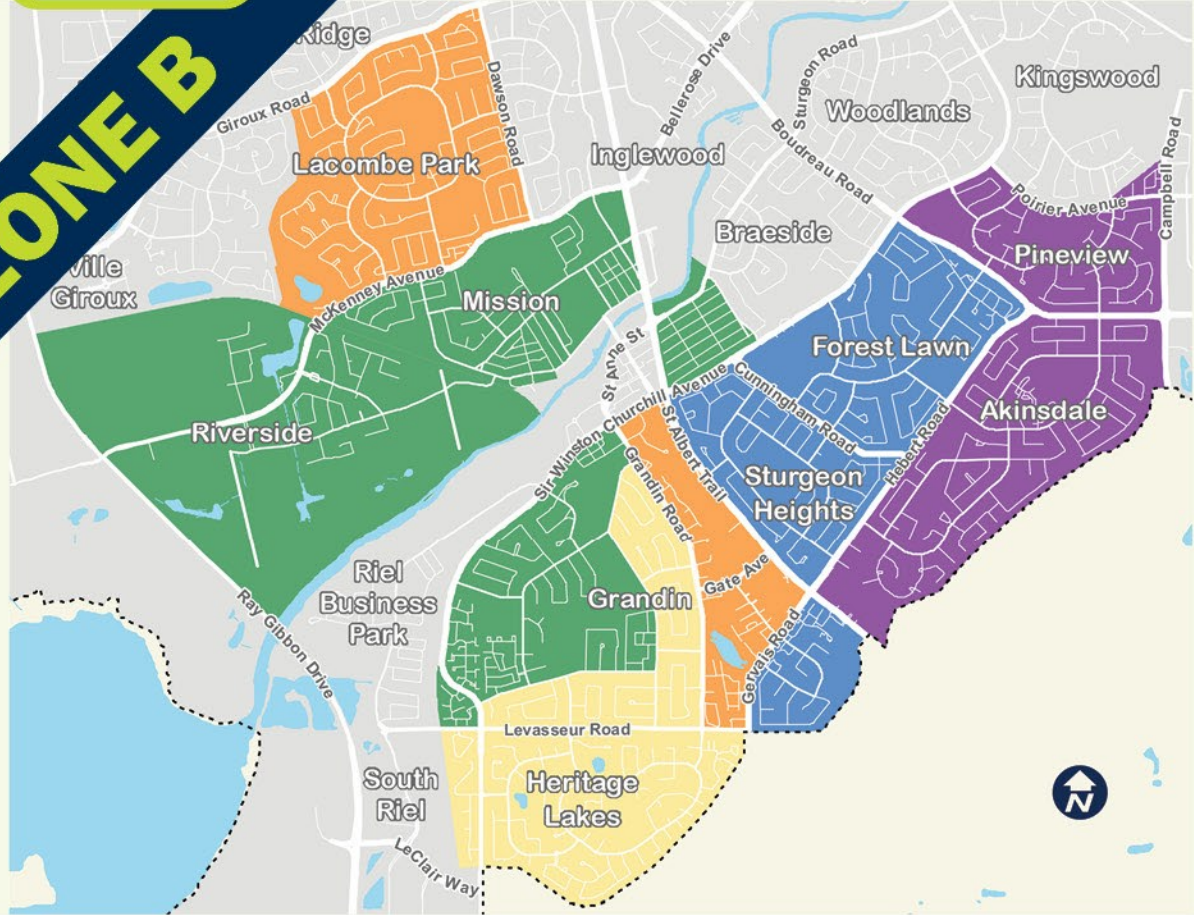

# ZONE B

# 2023 WASTE COLLECTION CALENDAR

**ZONE B**

**Never miss your waste collection day again!**

Get reminders by email, phone call, text message or Twitter and find tips for sorting!  
**Download the App today!**  
 Search **City of St Albert: BeWasteWise**