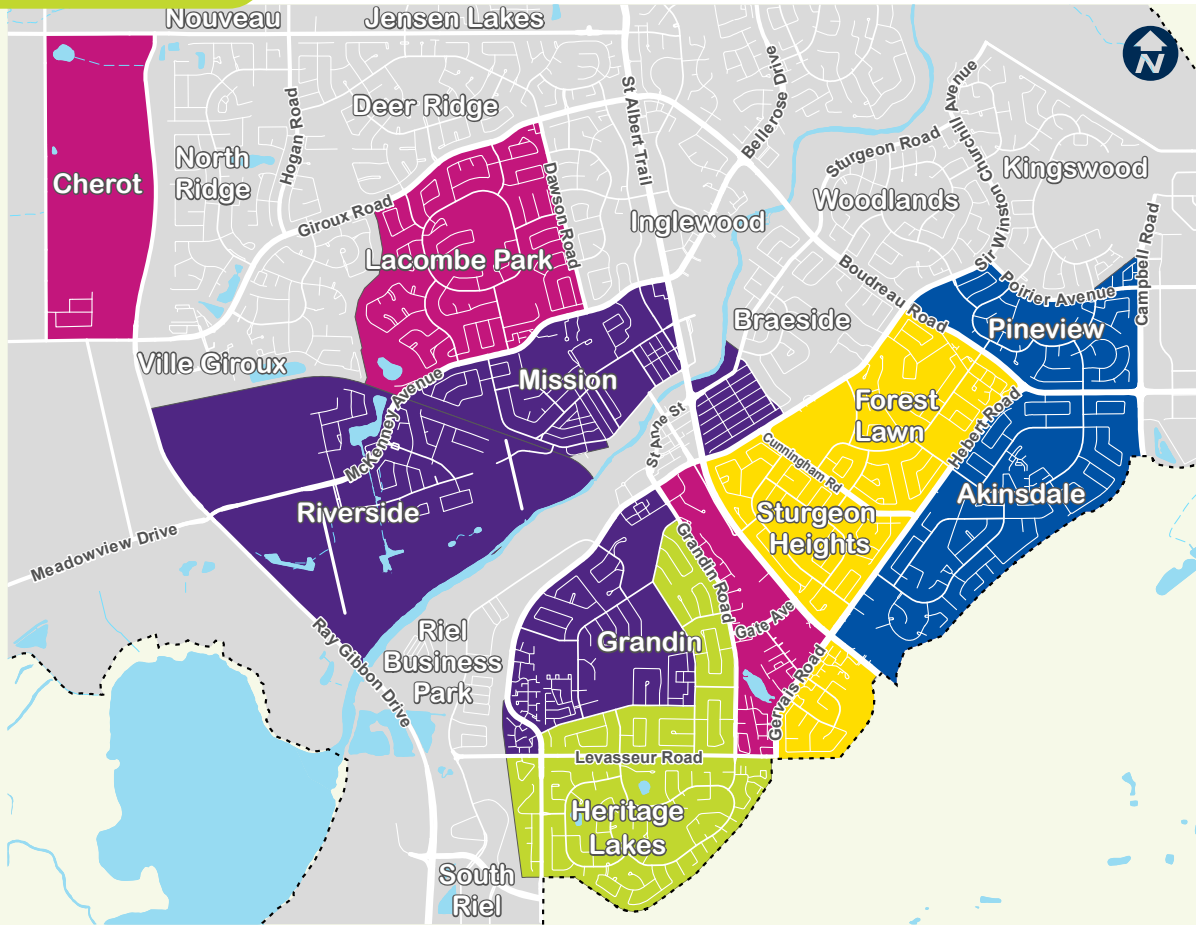

ZONE B

BeWasteWise 2024 WASTE COLLECTION CALENDAR

REMEMBER!

Waste must be out by **7 a.m.**

Ensure **1 m** of clearance on all sides.

For more information, visit stalbert.ca/waste

Never miss your waste collection day again!

Download the App today!

Search **City of St Albert: BeWasteWise**

Note: Starting in 2025, this calendar will only be available online and in the BeWasteWise app.

Legend

- Stat Holiday – No Collection
- Dual Neighbourhood Collection Day
- Garbage Collection
- Organics Collection
- Recycling Collection
- Curbside Leaf Pick-Up
- Curbside Large Item Pick-Up
- Curbside Christmas Tree Pick-Up