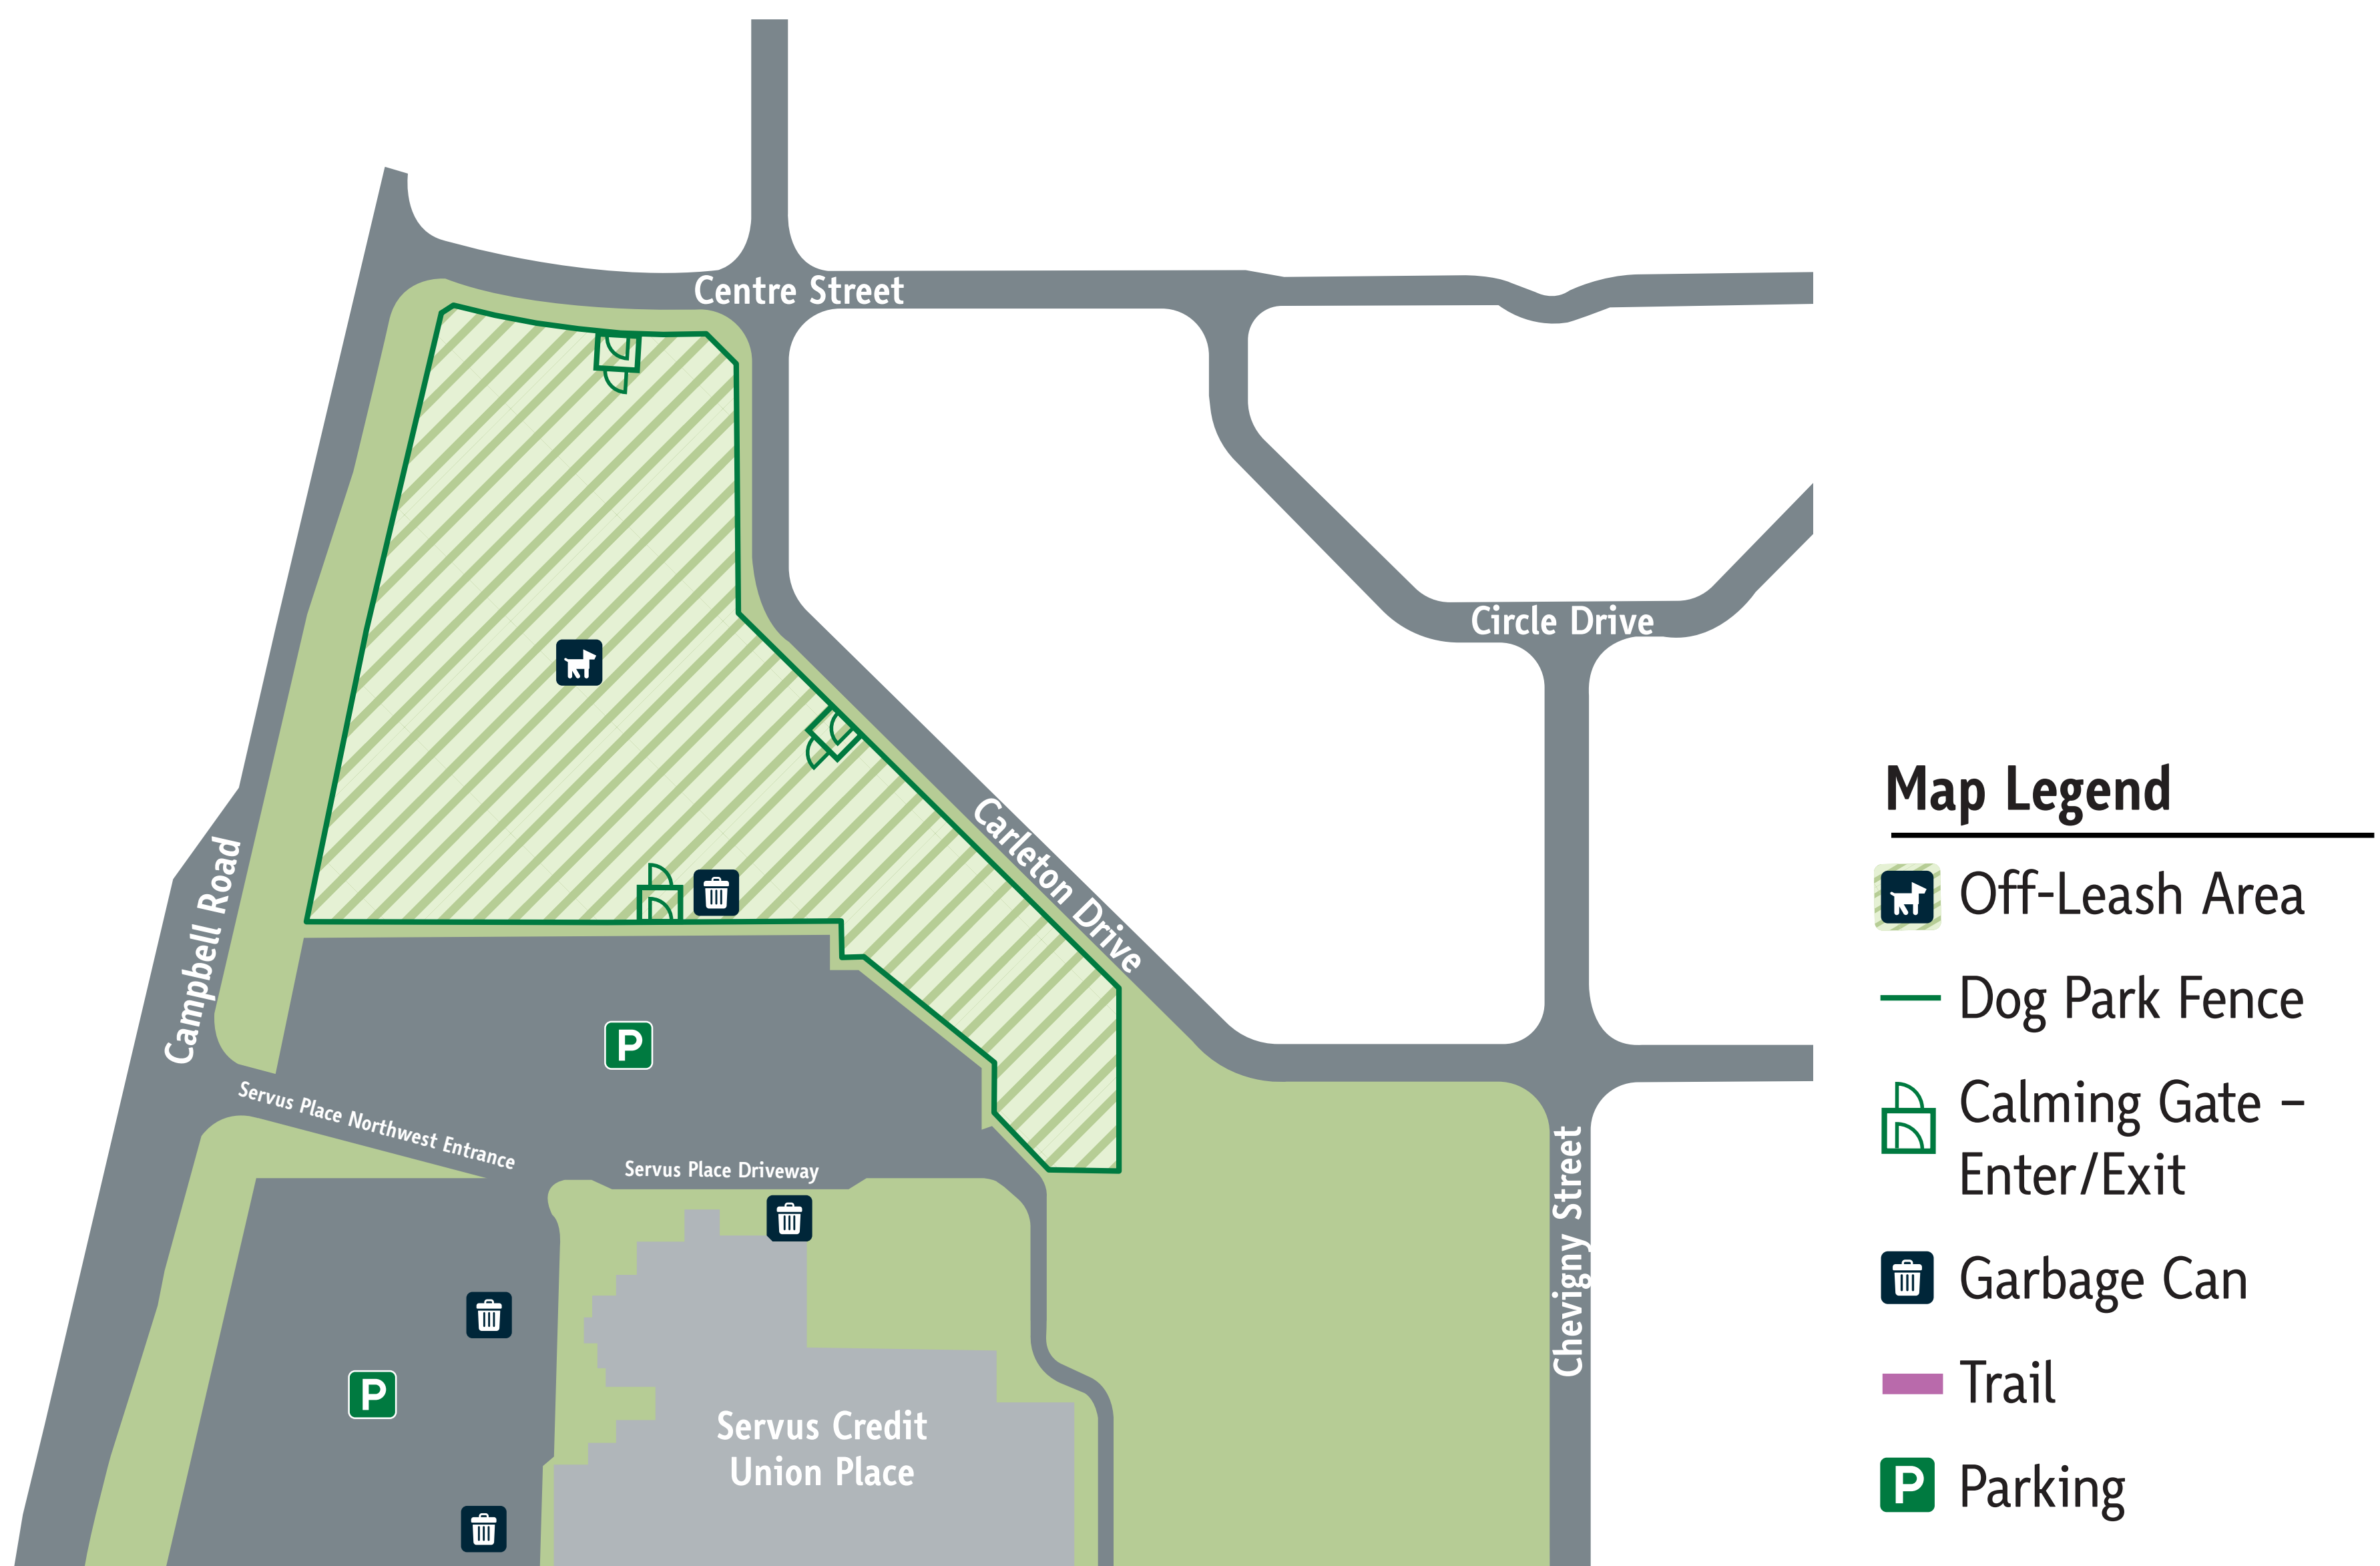

Dodger Dog Park

Some visitors and dogs are not ready for the excitement of off-leash areas. Make sure you know when your dog is feeling uncomfortable or overwhelmed.

To ensure off-leash areas are safe and comfortable for all, please follow these guidelines as per Animal Bylaw 11/2013:

- The behaviour of your dog is your responsibility. Keep your dog under control at all times.
- Owners must pick up poop immediately and always carry a means of picking up after their dog. Fines apply for non-compliance.
- Dogs must be on-leash when on or within one metre of trails, including trails in an off-leash area. Dog walkers must always carry a leash.
- Dogs are prohibited from being in playground areas even when on a leash.
- All areas are on-leash when organized sporting activities are taking place.

St. Albert is an on-leash community, unless in one of the City's designated dog parks or off-leash sites.

Report non-compliance to Municipal Enforcement at 780-458-7700.