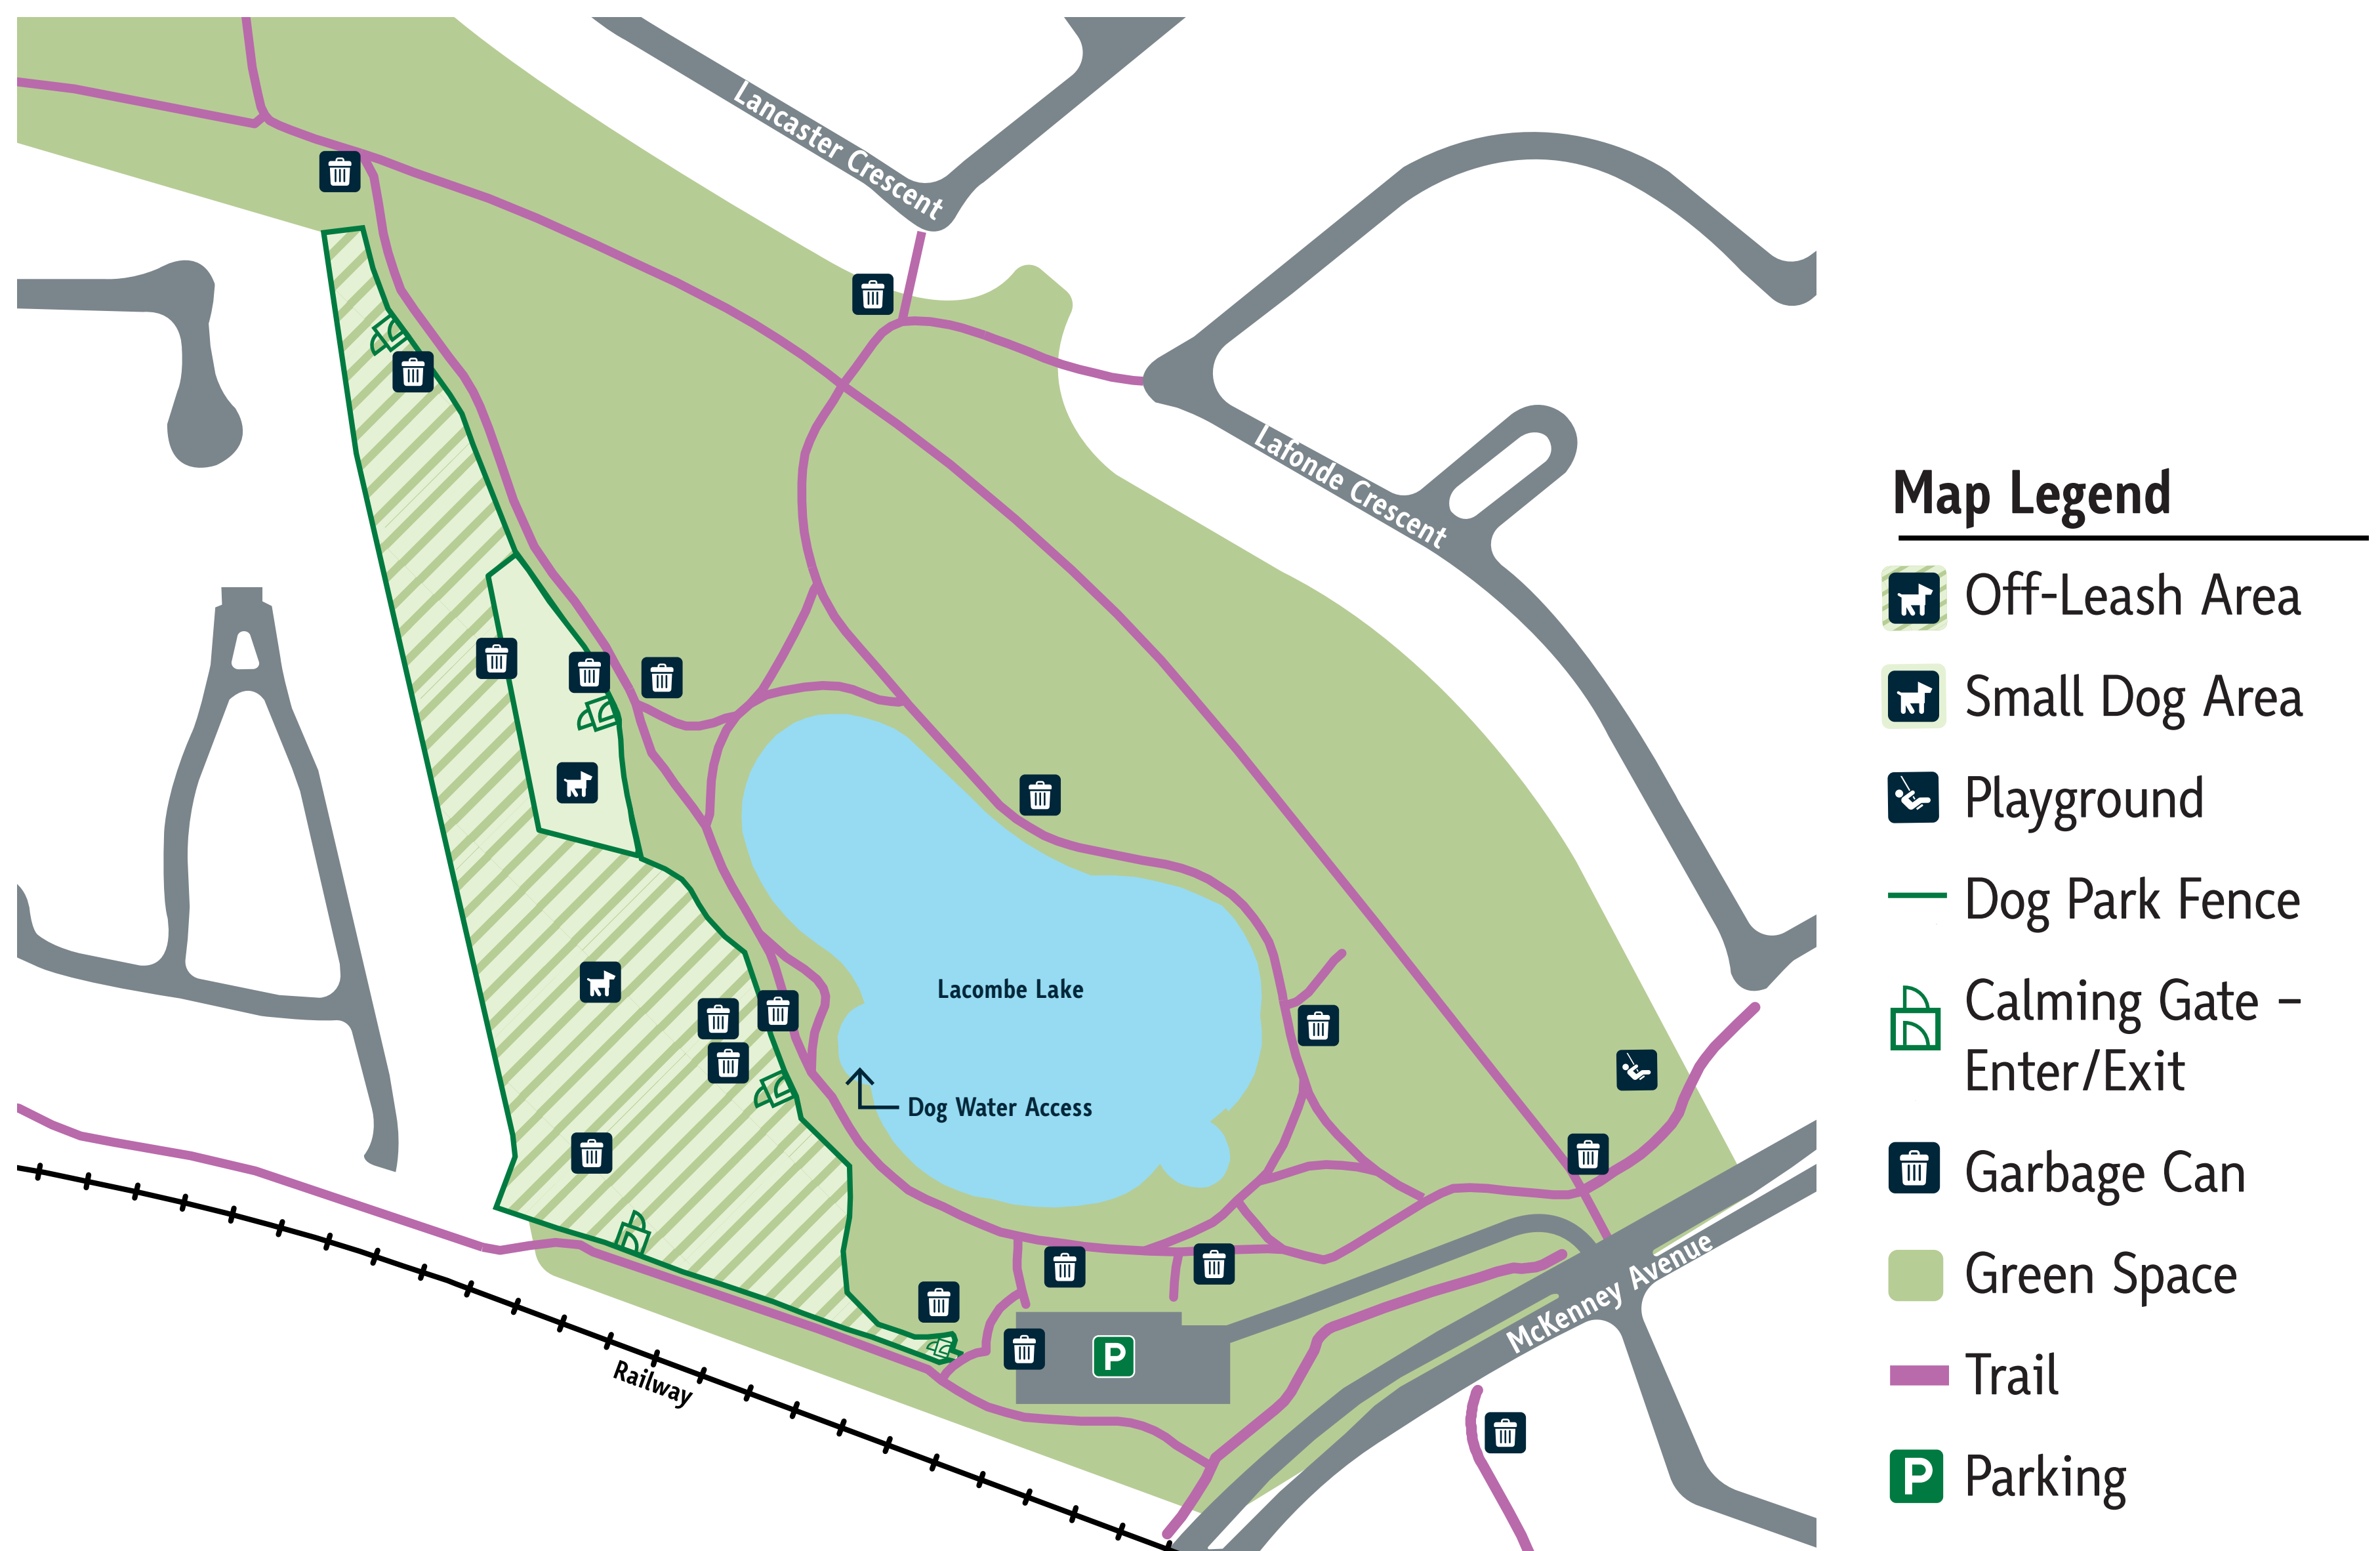

Lacombe Lake Dog Park

Some visitors and dogs are not ready for the excitement of off-leash areas. Make sure you know when your dog is feeling uncomfortable or overwhelmed.

To ensure off-leash areas are safe and comfortable for all, please follow these guidelines as per Animal Bylaw 11/2013:

- The behaviour of your dog is your responsibility. Keep your dog under control at all times.
- Owners must pick up poop immediately and always carry a means of picking up after their dog. Fines apply for non-compliance.
- Dogs must be on-leash when on or within one metre of trails, including trails in an off-leash area. Dog walkers must always carry a leash.
- Dogs are prohibited from being in playground areas even when on a leash.
- All areas are on-leash when organized sporting activities are taking place.

St. Albert is an on-leash community, unless in one of the City's designated dog parks or off-leash sites.

Report non-compliance to Municipal Enforcement at 780-458-7700.