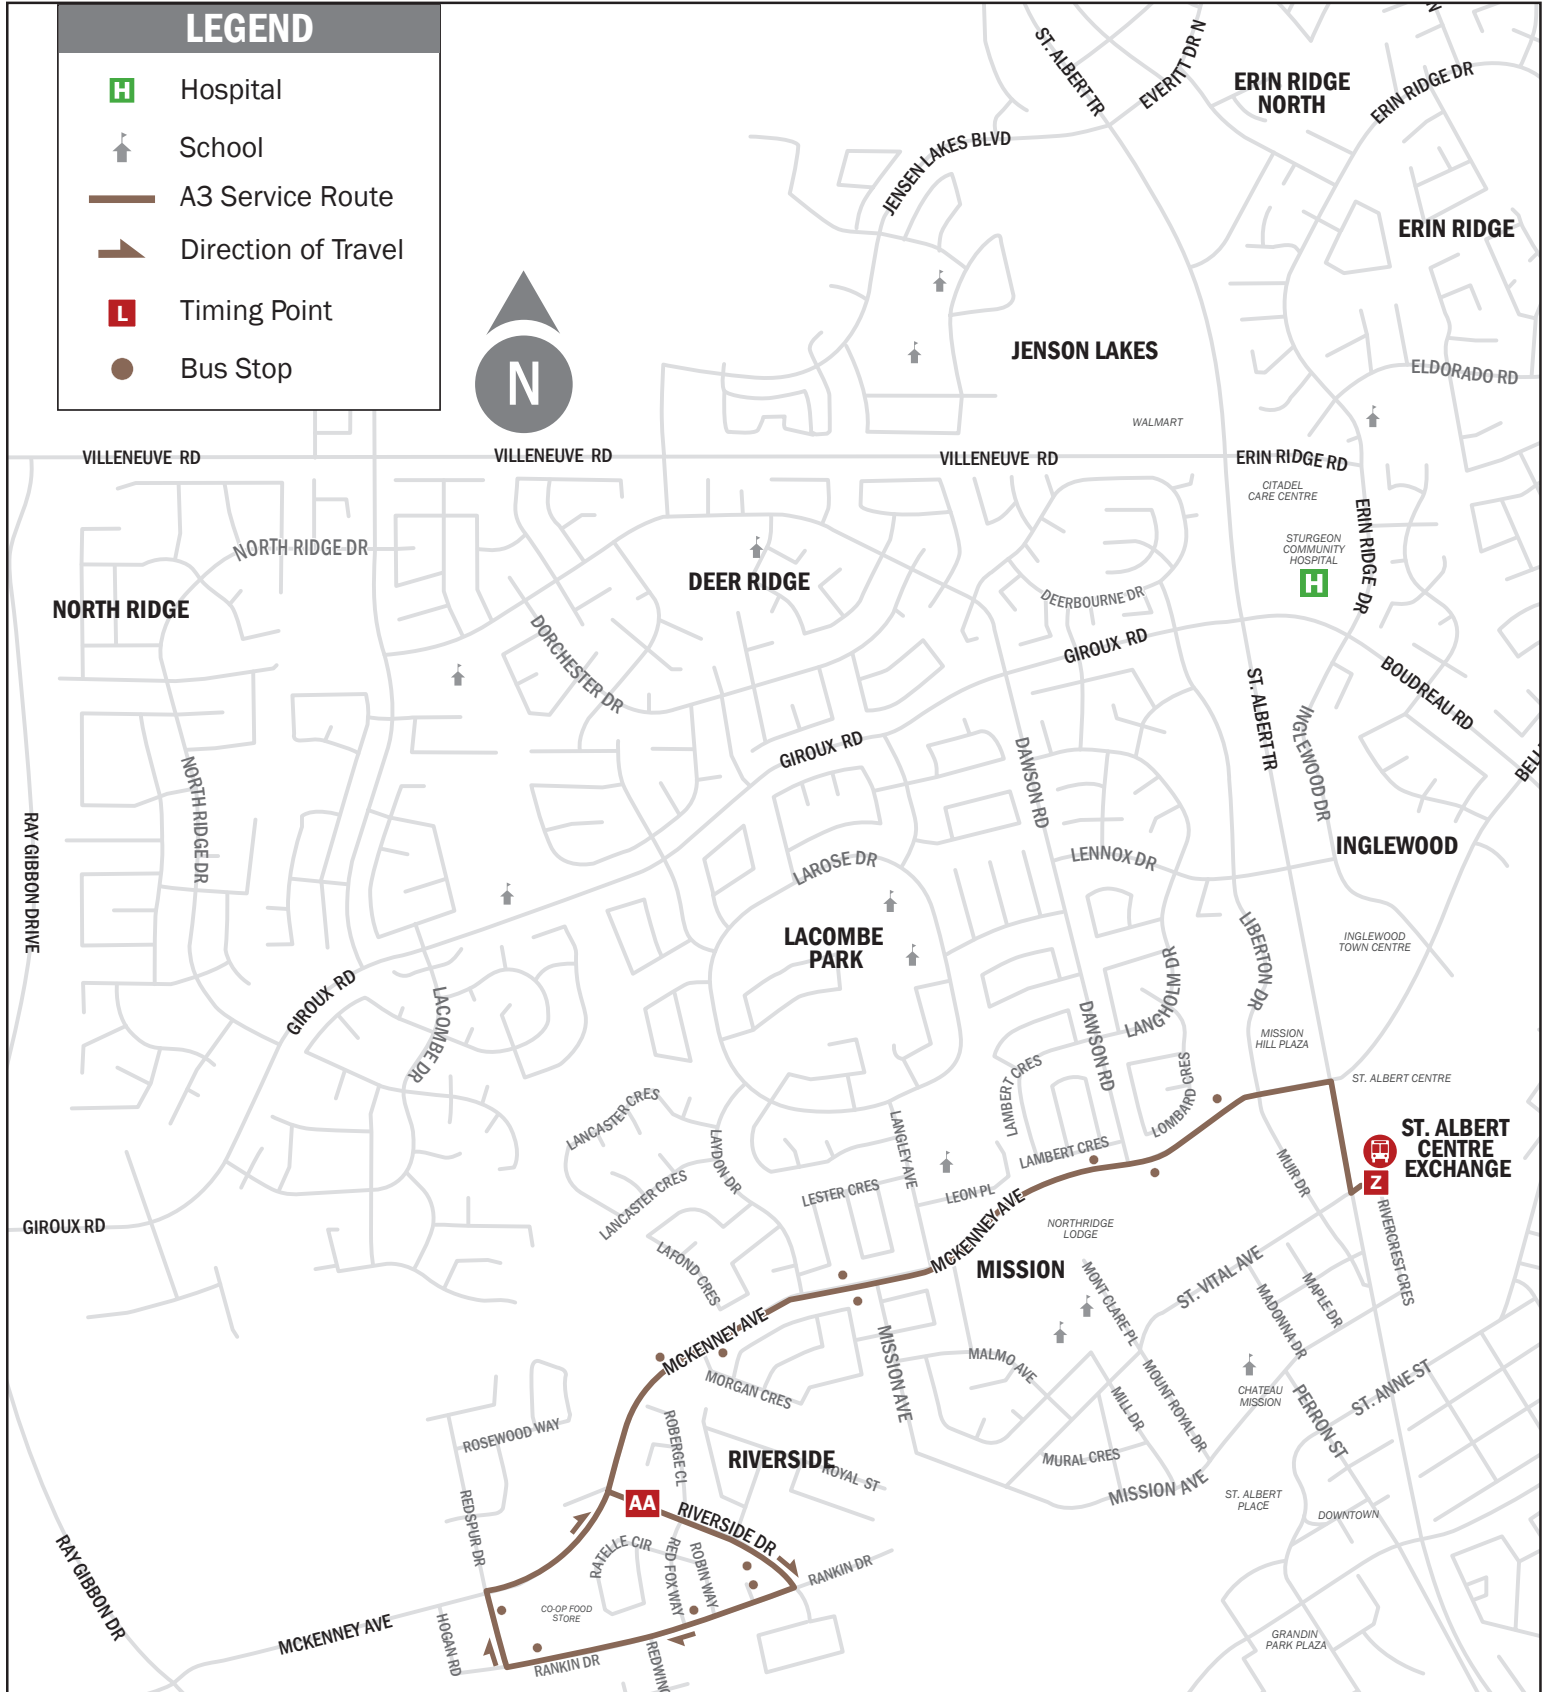

ROUTE A3

Riverside

Spring/Summer 2026
Effective April 26, 2026

ROUTE A3 - WEEKDAYS

Riverside

Spring/Summer 2026
Effective April 26, 2026

	St. Albert Centre Exchange Departure	Red Fox Way Eastbound	St. Albert Centre Exchange Arrival
	Z	AA	Z
AM	5:44	5:50	6:03
	6:04	6:10	6:23
	6:24	6:30	6:43
	6:44	6:50	7:03
	7:04	7:10	7:23
	7:24	7:30	7:43
	7:44	7:50	8:03
	8:04	8:10	8:23
	8:24	8:30	8:43
	8:44	8:50	9:03
PM	3:35	3:41	3:54
	3:55	4:01	4:14
	4:15	4:21	4:34
	4:35	4:41	4:54
	4:55	5:01	5:14
	5:15	5:21	5:34
	5:35	5:41	5:54
	5:55	6:01	6:14
	6:15	6:21	6:34
	6:35	6:41	6:54