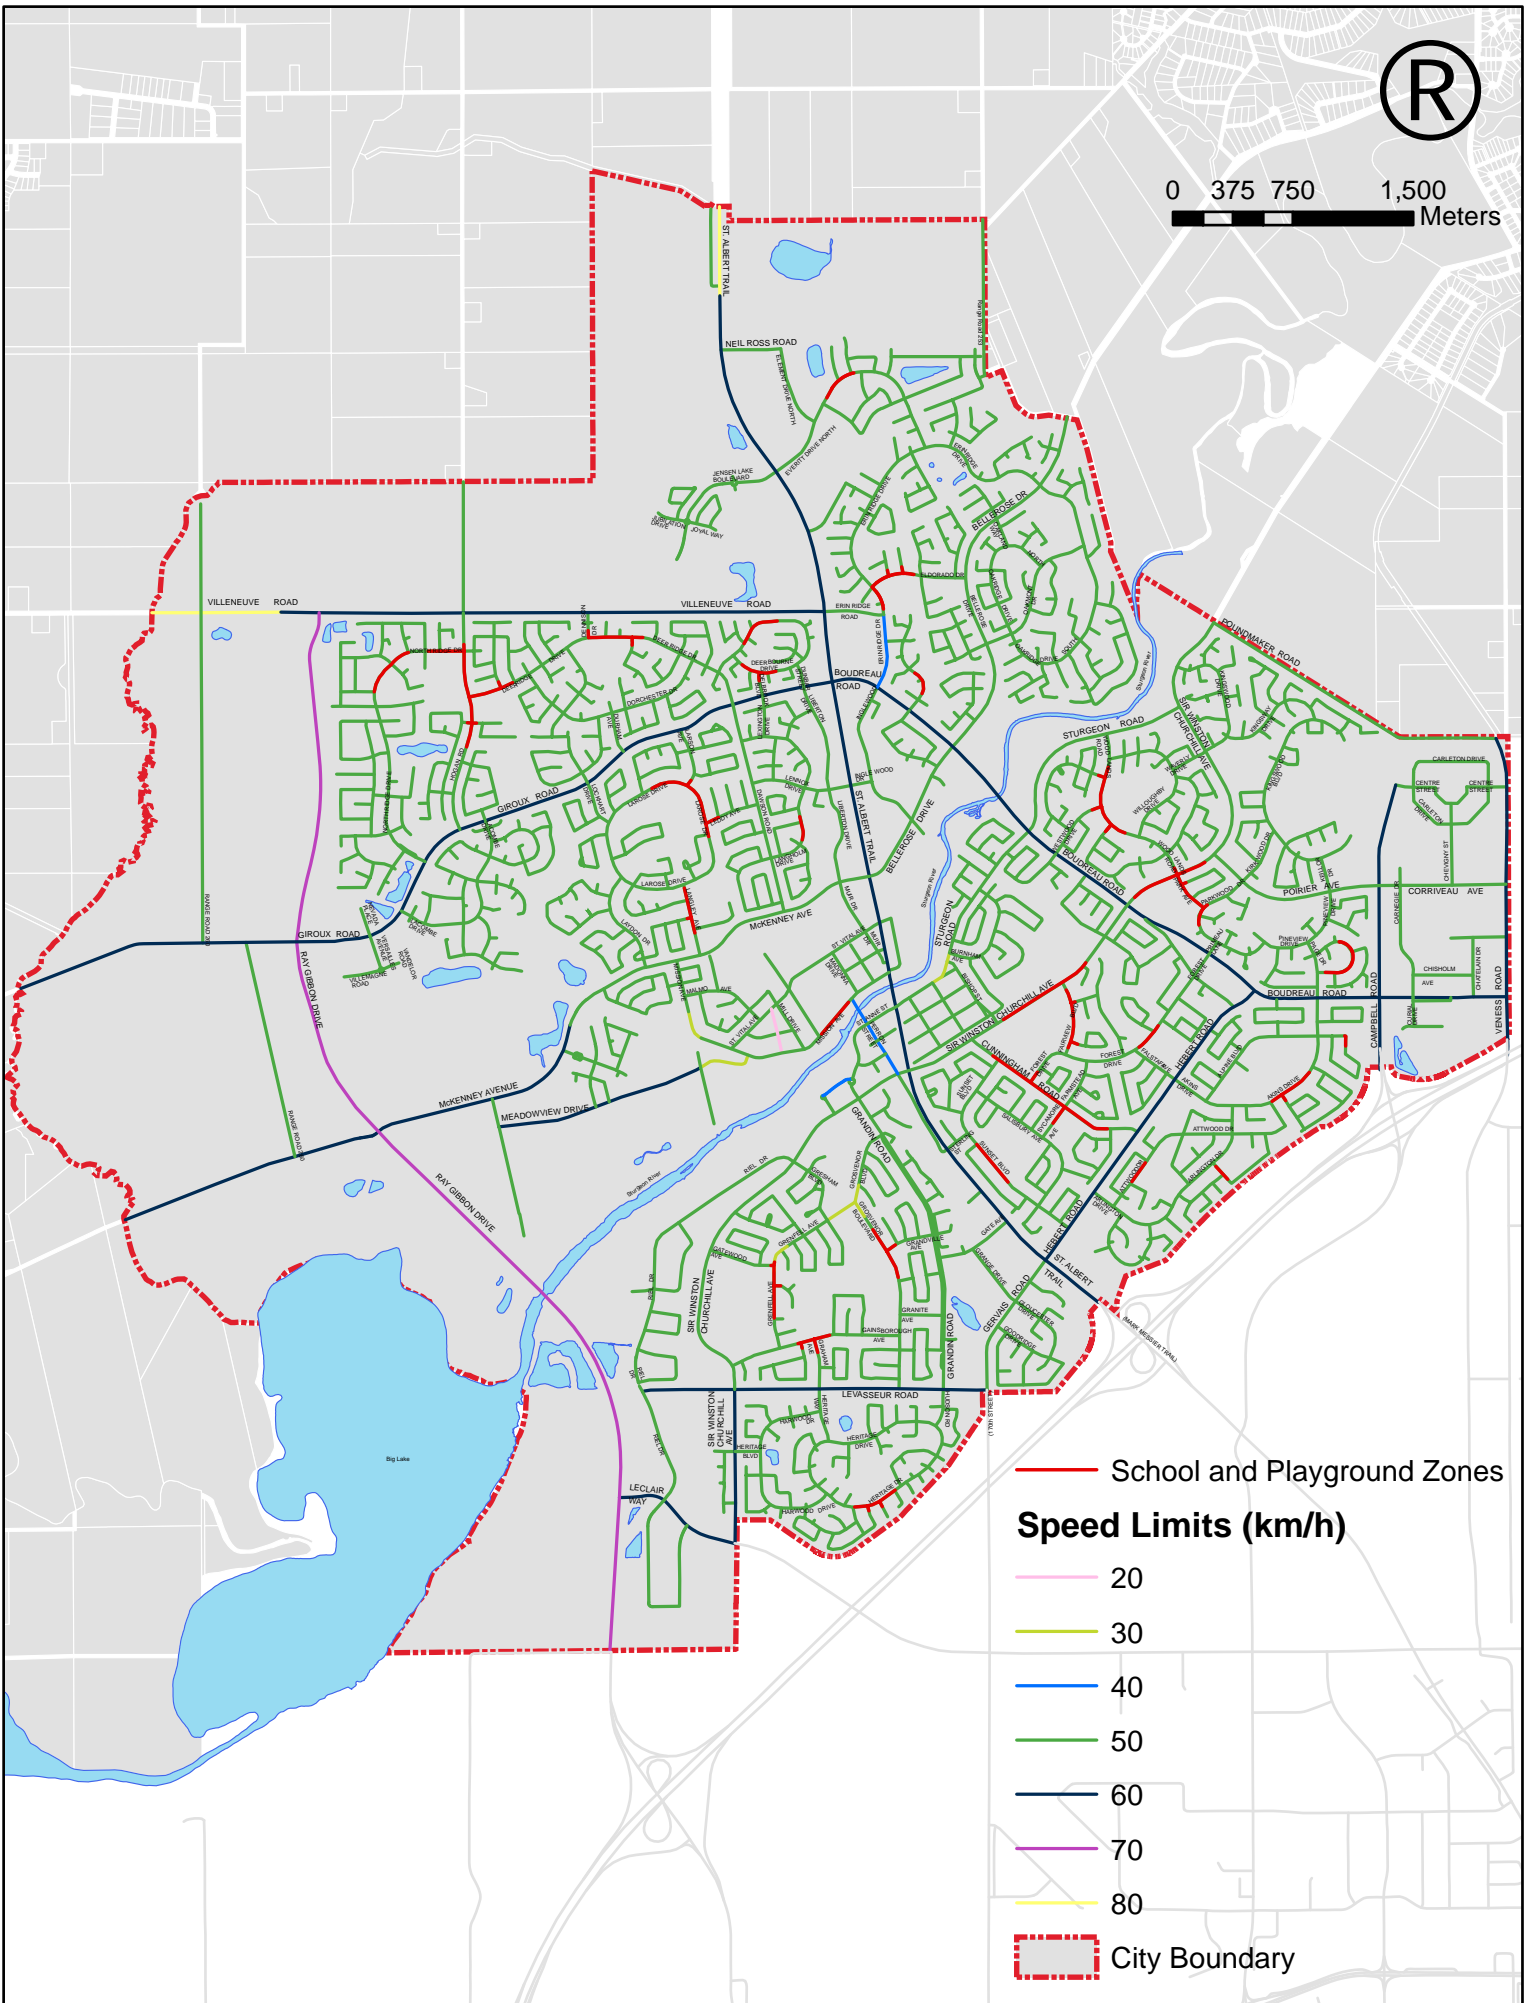

0 375 750 1,500
Meters

School and Playground Zones
Speed Limits (km/h)

20

30

40

50

60

70

80

City Boundary