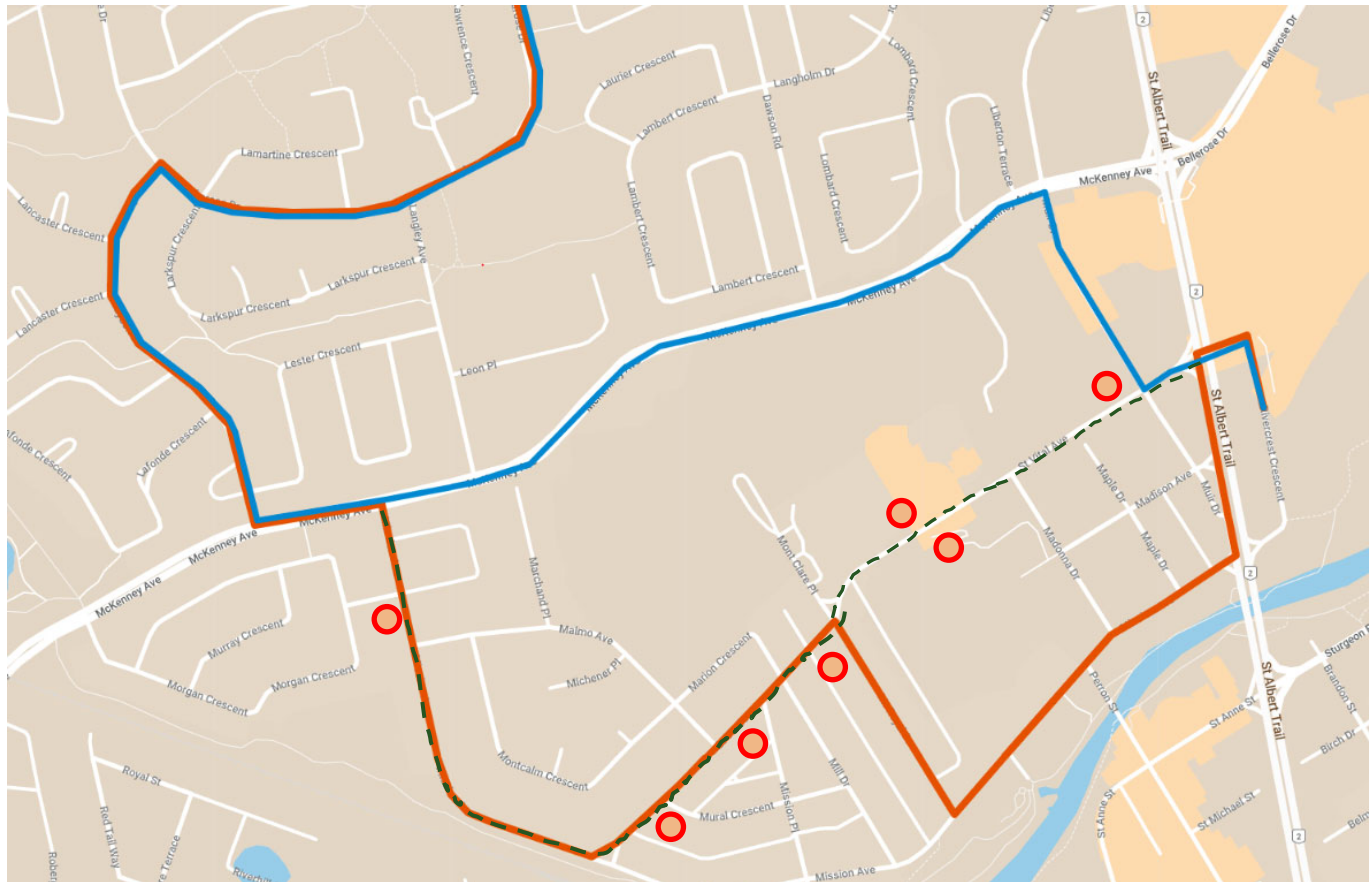

Soap Box Derby Detour

Friday, June 19 @ 4pm to Saturday, June 20 @ 6pm

LEGEND

A4
— (Orange line)

A5
— (Blue line)

MISSED STOPS AND SERVICE

○ — (Dashed green line)

June 19th @ 4pm – June 20th @ 6PM