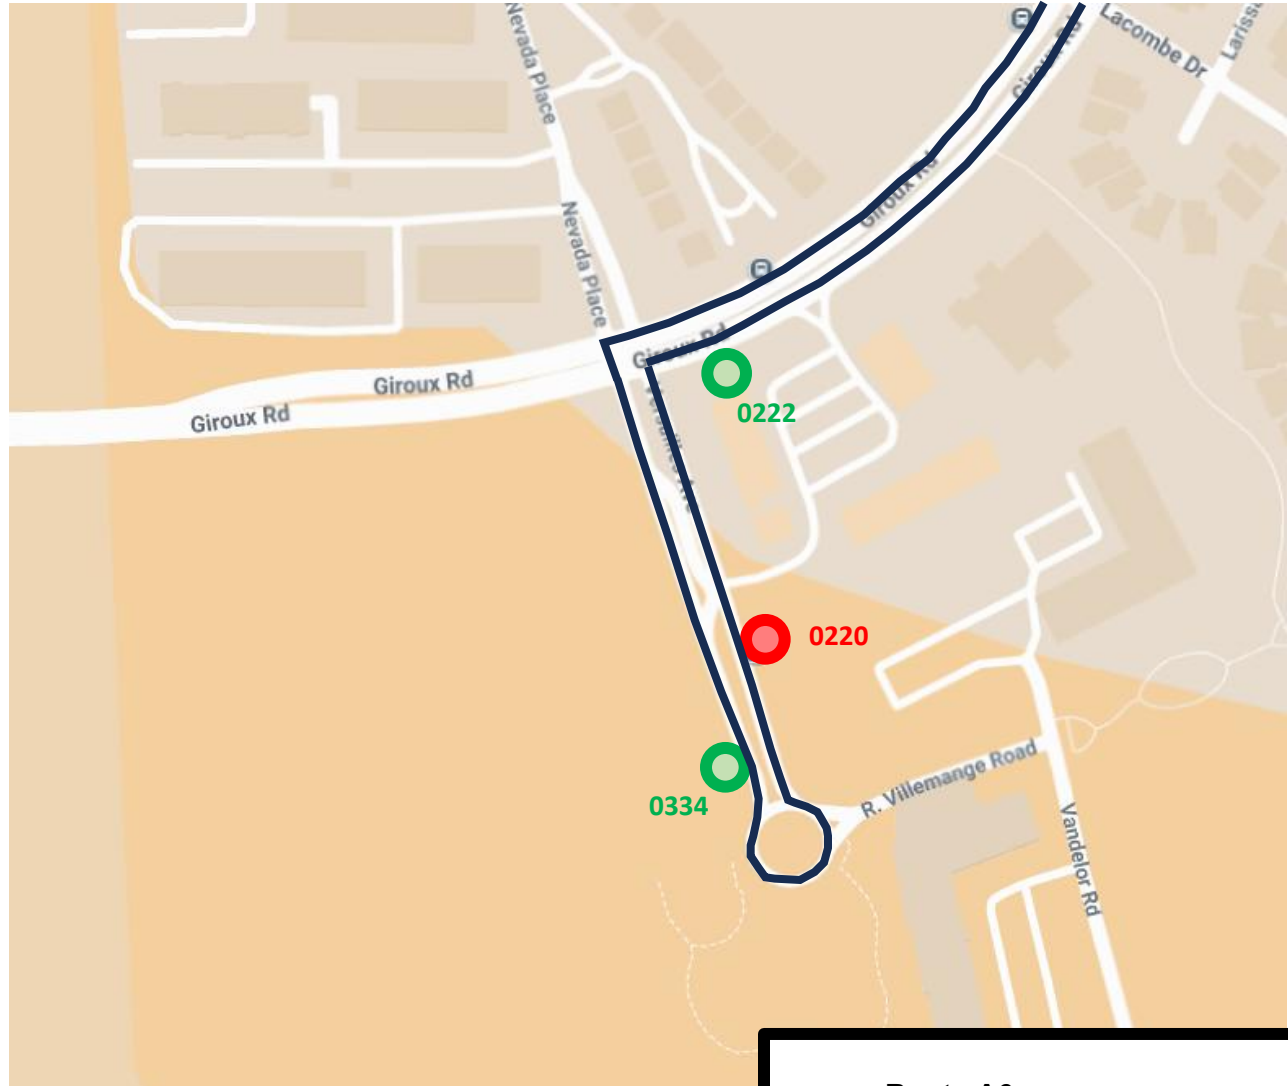

# Severe Weather Detour

## Route A6

### Versailles Avenue – Bus Stop

-  Route A6
-  Closed Stop
-  Alternate Stop