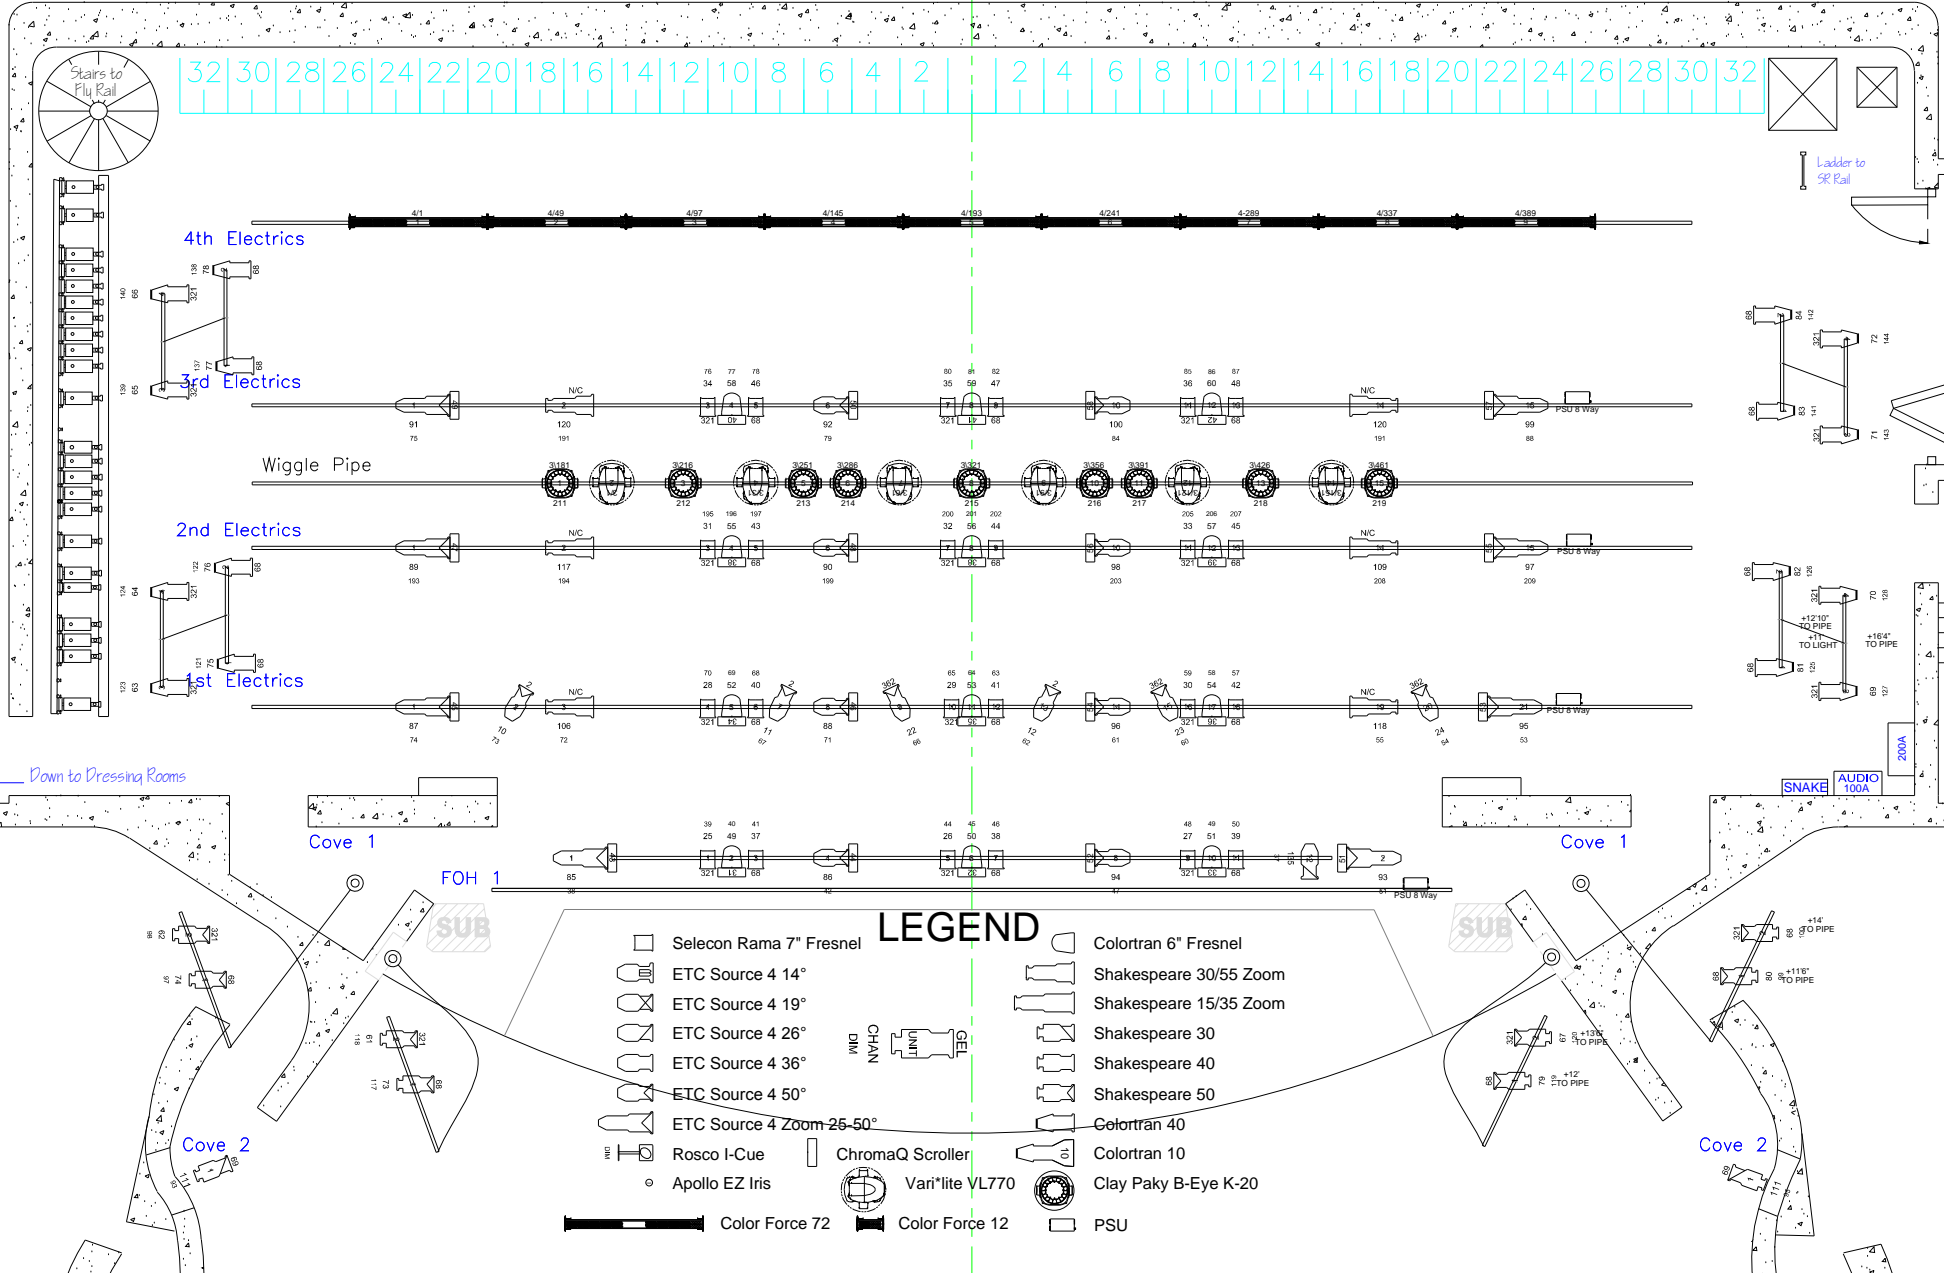

32 30 28 26 24 22 20 18 16 14 12 10 8 6 4 2 | 2 4 6 8 10 12 14 16 18 20 22 24 26 28 30 32

LEGEND

- Selecon Rama 7" Fresnel
- ◐ ETC Source 4 14°
- ◑ ETC Source 4 19°
- ◒ ETC Source 4 26°
- ◓ ETC Source 4 36°
- ◔ ETC Source 4 50°
- ◕ ETC Source 4 Zoom 25-50°
- ◖ Rosco I-Cue
- ◗ Apollo EZ Iris
- ◘ ChromaQ Scroller
- ◙ Vari*lite VL770
- ◚ Color Force 72
- ◛ Color Force 12
- ◜ Colortran 6" Fresnel
- ◝ Shakespeare 30/55 Zoom
- ◞ Shakespeare 15/35 Zoom
- ◟ Shakespeare 30
- ◠ Shakespeare 40
- ◡ Shakespeare 50
- ◢ Colortran 40
- ◣ Colortran 10
- ◤ Clay Paky B-Eye K-20
- ◥ PSU

NOTES:

SCALE: 1/8" = 1'-0"
DRAWING NO.: 8/9

SHOW: ARDEN STOCK
DRAWN BY: ANDREW TUDGE

STAGE LIGHTING PLOT
DATE: 06/20/2013 10:10 AM